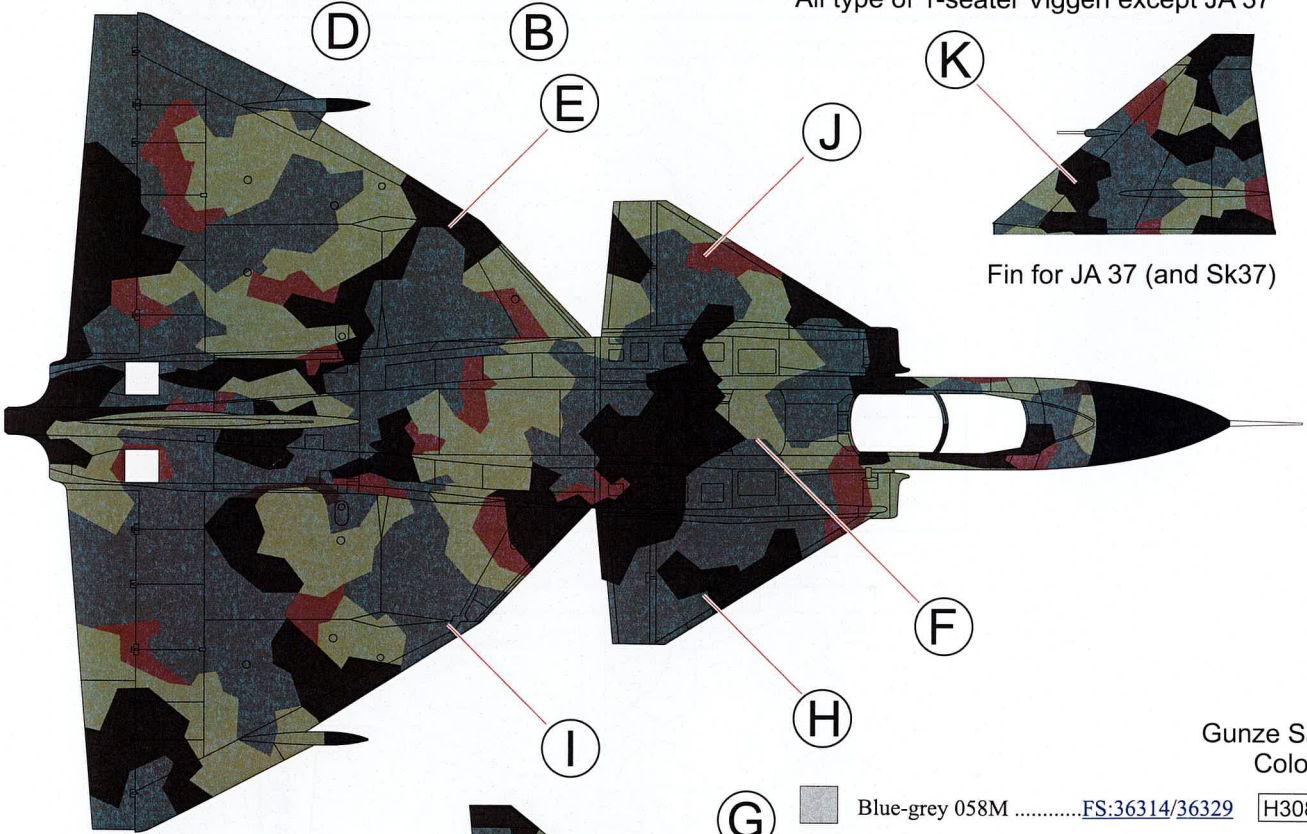

# SAAB 37 Viggen 1-seater splinter camo paint mask 1/48

The die-cut mask for accurate camouflage painting of the  
**Tarangus** scale 1/48 KIT

All type of 1-seater Viggen except JA 37

Fin for JA 37 (and Sk37)

Fin for JA 37 (and Sk37)