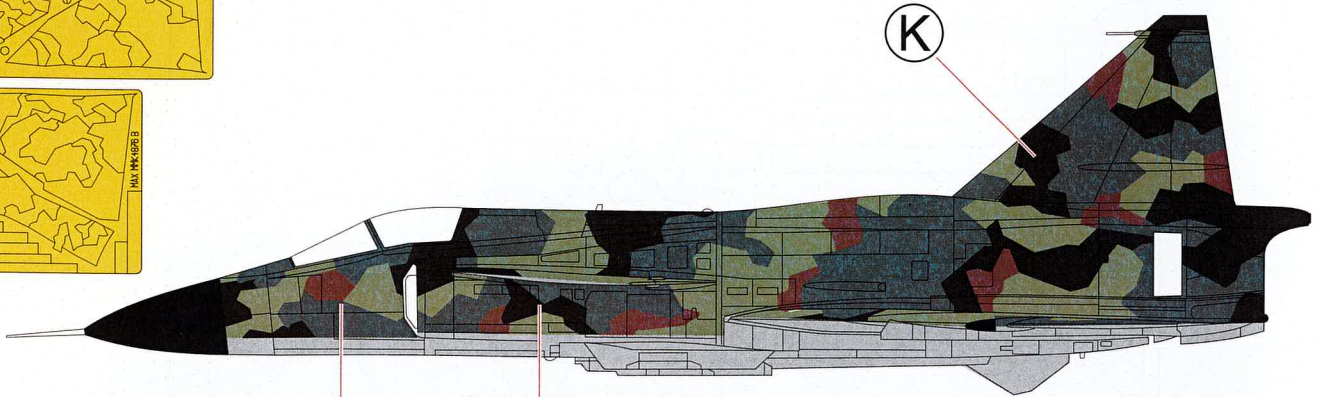

# SAAB 37 Viggen 1-seater splinter camo paint mask 1/48

The die-cut mask for accurate camouflage painting of the  
**Tarangus** scale 1/48 KIT

All type of 1-seater Viggen except JA 37

Fin for JA 37 (and Sk37)

Fin for JA 37 (and Sk37)