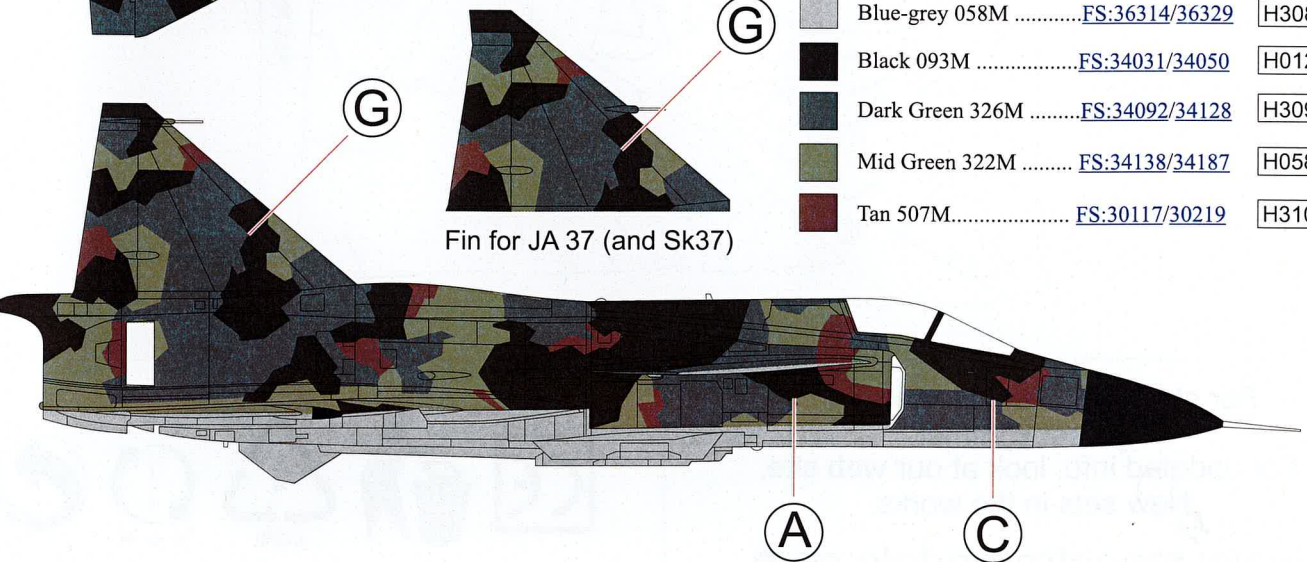

# SAAB 37 Viggen 1-seater splinter camo paint mask 1/48

The die-cut mask for accurate camouflage painting of the  
**Tarangus** scale 1/48 KIT

All type of 1-seater Viggen except JA 37

Fin for JA 37 (and Sk37)