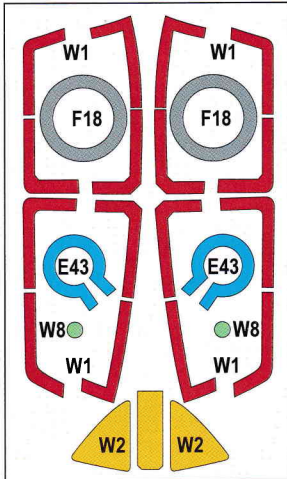

Painting Mask Set

Color Chart		AK Interactive	AMMO	HATAKA	Mr. COLOR	Revell	TAMIYA
Flat Black	A	11029	046	100	033	108	XF-1
Red	B	11092	049	103	327	330	XF-7
Silver	C	11209	195	003	008	190	X-11
Steel	D	11210	191	189	028	191	X-11
Tyre Black	E	11027	033	040	137	106	XF-85
Yellow	F	11044	048	107	329	115	XF-8
Burnt Metal	G	AK485	187	016	061		XF-84
Clear Red	H	11213	093	CC01	047	731	X-27
Clear Blue	I	11214	098	CC02	050	752	X-23
Khaki Green	J	11373	056	064	054	065	XF-51
FS 30219 Sierra Tan	K	11121	202	012	310	381	XF-52
FS 33531 Sand	L	11869	200	090	313	117	XF-57
FS 34227 Pale Green	M	11311	023	091	312		
FS 35622 Duck Egg Blue	N	11880	203	092	314	149	XF-23
FS 17875 Insignia White	O	11868	047	049	316	301	X-2
FS 36231 Dark Gull Gray	P	11884	205	044	317	147	XF-19