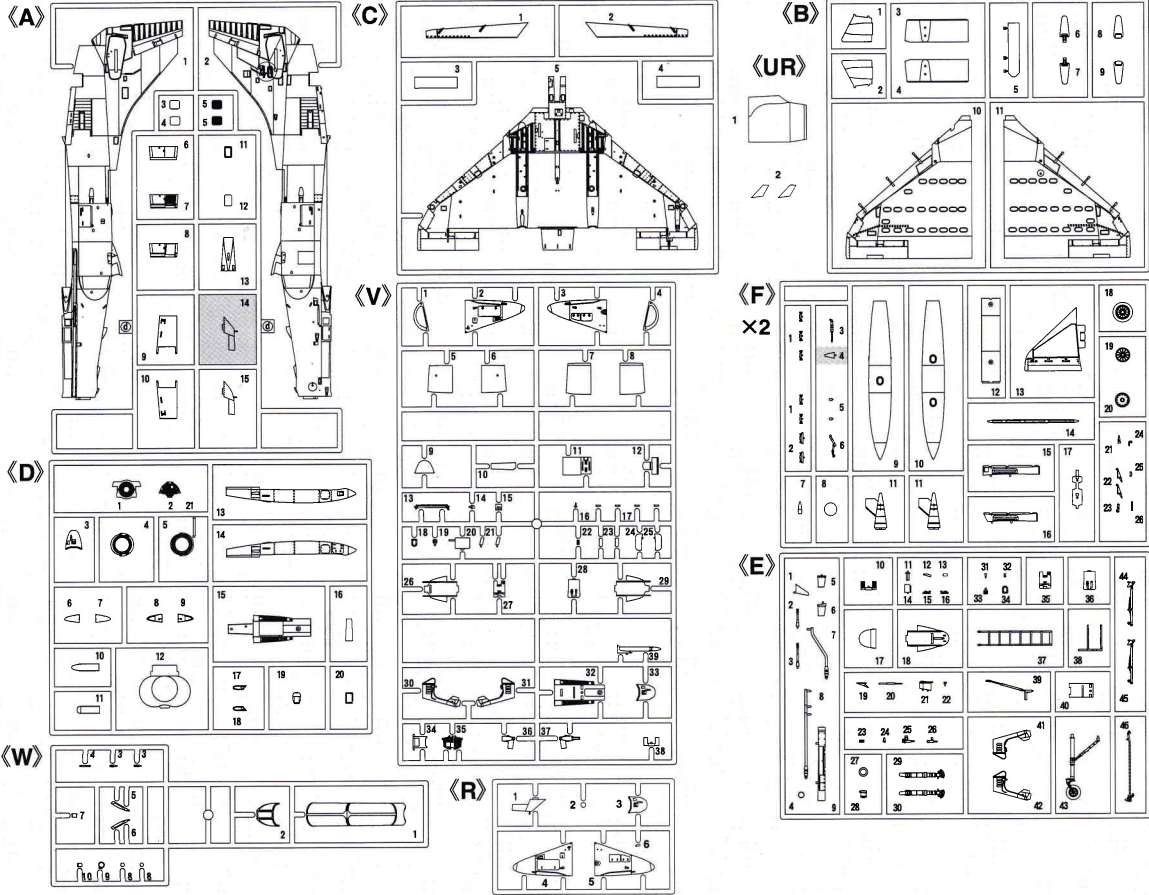

# TA-4H/J Skyhawk IAF

48035

# 12 Drop tank Installation