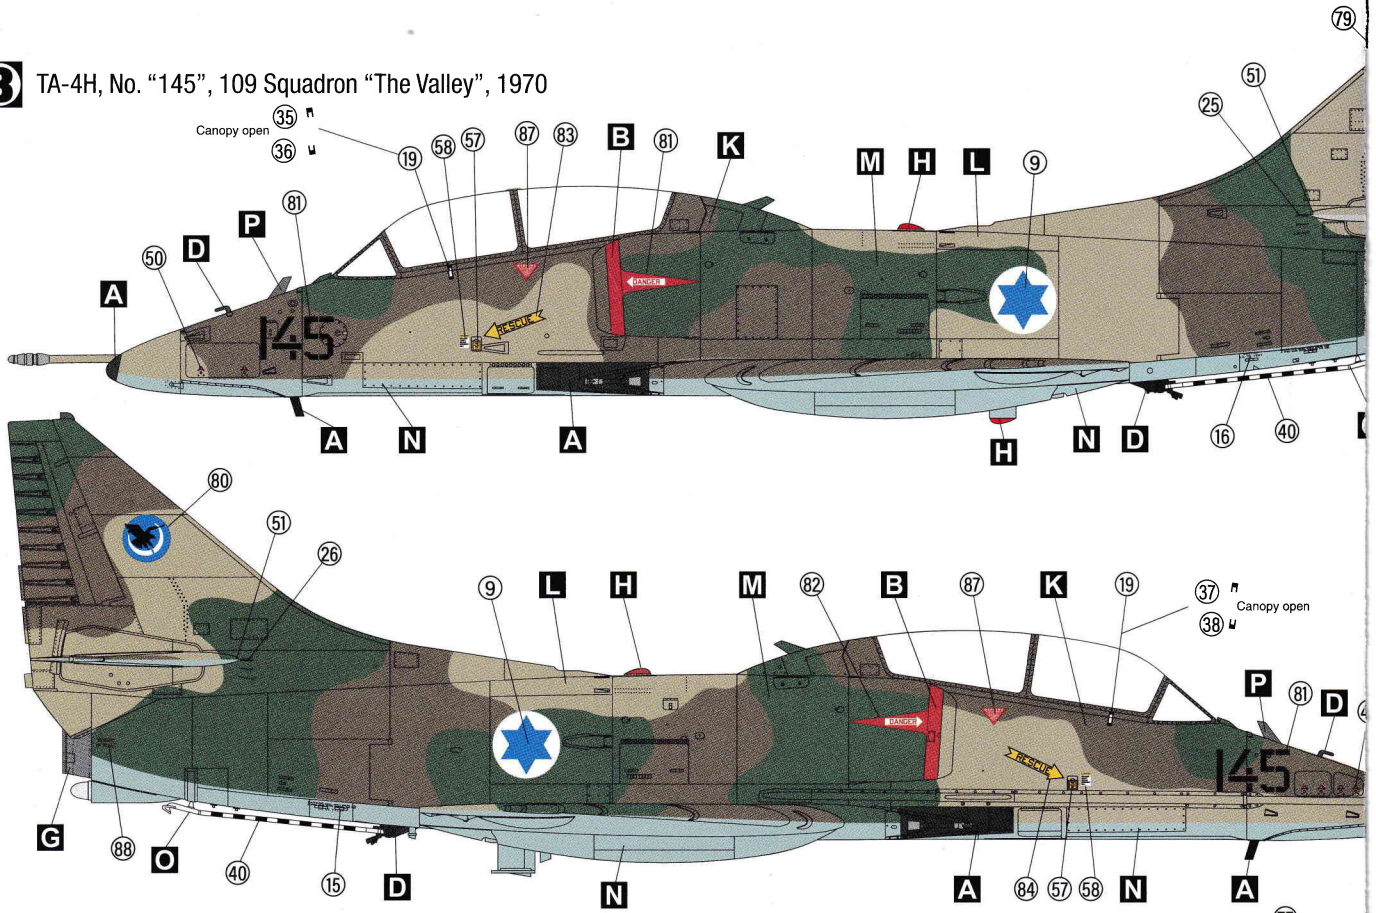

# 13 Final Assembly

**1** Douglas TA-4J Skyhawk, „Flying Tiger” Squadron, Hatzetim, 2007

**2** Douglas TA-4J Skyhawk, 140 „Golden Eagle” Squadron, Etzion, 1973

**3** TA-4H, No. "145", 109 Squadron "The Valley", 1970

**4** TA-4J, No. "726", 115 Squadron "The Flying Dragons", 1970