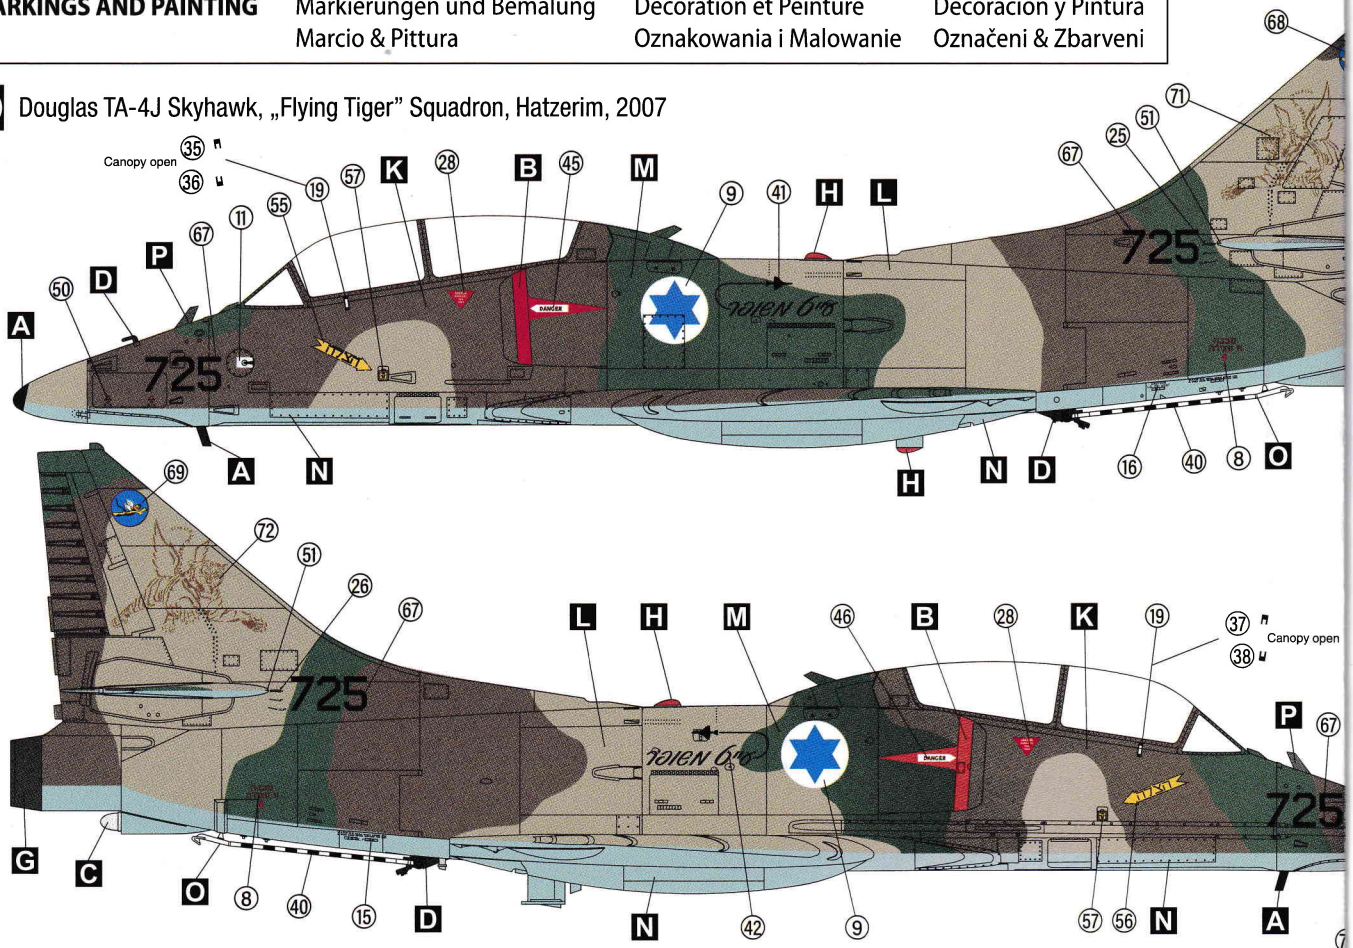

# 12 Drop tank Installation

# 13 Final Assembly

**1** Douglas TA-4J Skyhawk, „Flying Tiger” Squadron, Hatzetim, 2007

**2** Douglas TA-4J Skyhawk, 140 „Golden Eagle” Squadron, Etzion, 1973

**3** TA-4H, No. "145", 109 Squadron "The Valley", 1970

**4** TA-4J, No. "726", 115 Squadron "The Flying Dragons", 1970