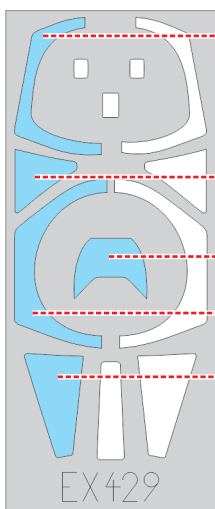

eduard
MASK

EX 429

Alpha Jet 1/48

The die-cut mask for accurate canopy frame painting of the
Kinetic scale 1/48 KIT

3.)
LIQUID MASK