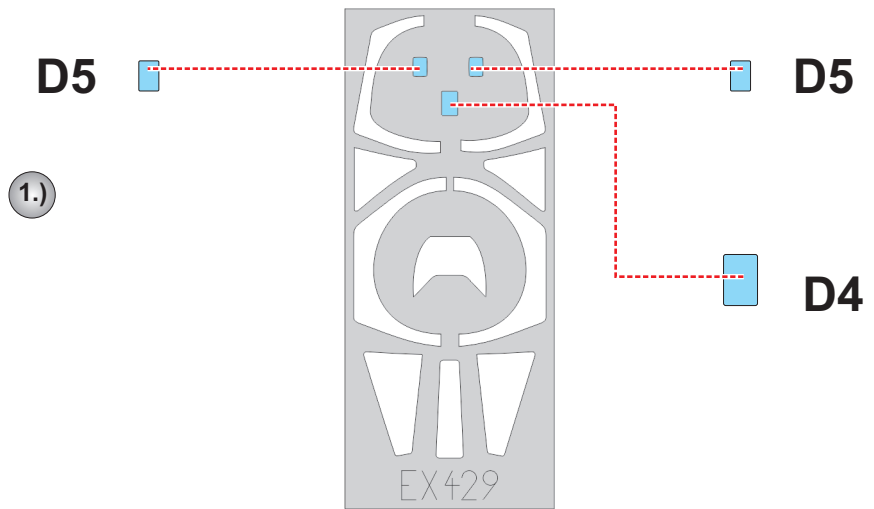

eduard
MASK

EX 429

Alpha Jet 1/48

The die-cut mask for accurate canopy frame painting of the
Kinetic scale 1/48 KIT

3.)
LIQUID MASK