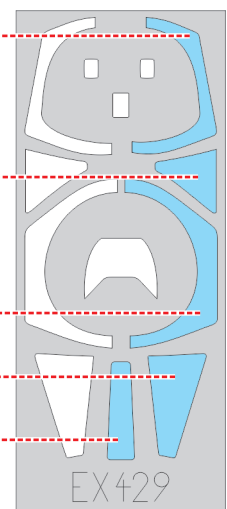

eduard
MASK

EX 429

Alpha Jet 1/48

The die-cut mask for accurate canopy frame painting of the
Kinetic scale 1/48 KIT

3.)
LIQUID MASK