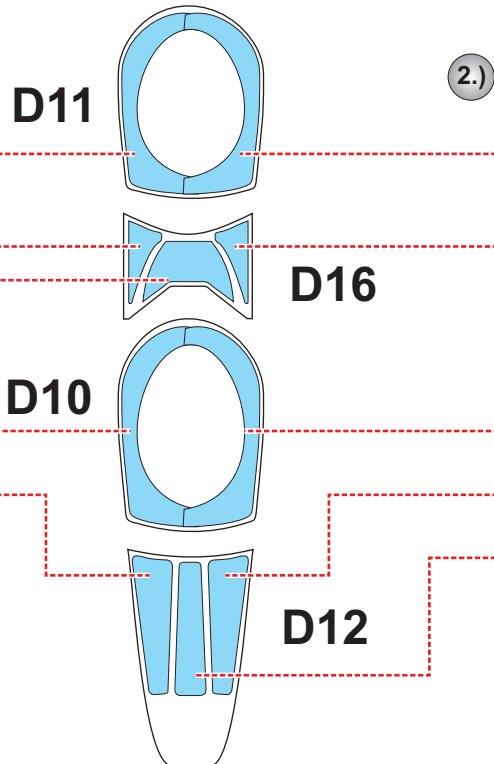

eduard
MASK

EX 429

Alpha Jet 1/48

The die-cut mask for accurate canopy frame painting of the
Kinetic scale 1/48 KIT

3.)
LIQUID MASK