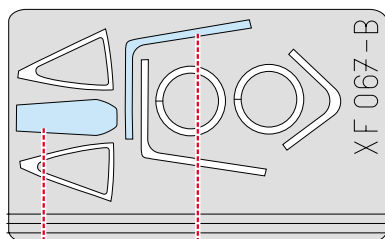

eduard
Express Mask

XF 067

A-10 Thunderbolt II

The die-cut mask for accurate canopy frame painting of the

Tamiya 1/48 KIT

eduard
Express Mask

XF 067

A-10 Thunderbolt II

The die-cut mask for accurate canopy frame painting of the

Tamiya 1/48 KIT