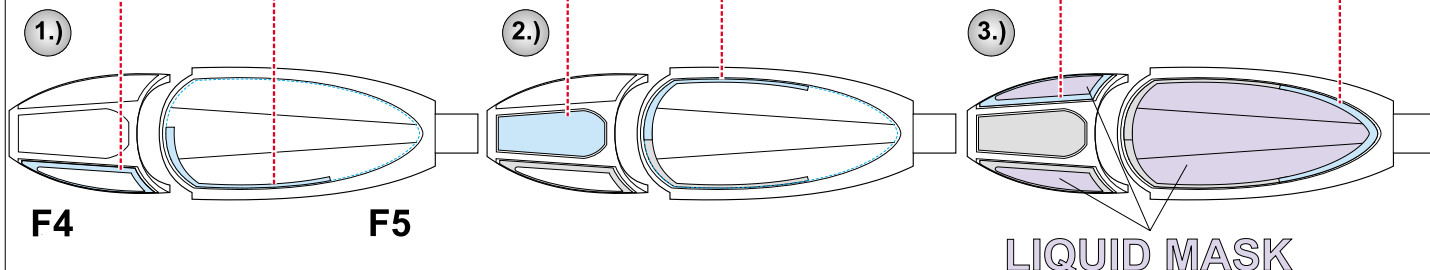

eduard
Express Mask

XF 067

A-10 Thunderbolt II

The die-cut mask for accurate canopy frame painting of the

Tamiya 1/48 KIT

eduard
Express Mask

XF 067

A-10 Thunderbolt II

The die-cut mask for accurate canopy frame painting of the

Tamiya 1/48 KIT