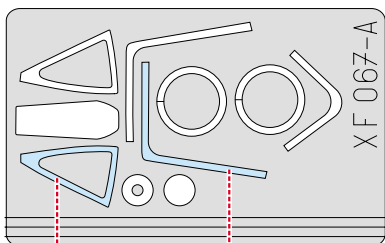

eduard
Express Mask

XF 067

A-10 Thunderbolt II

The die-cut mask for accurate canopy frame painting of the

Tamiya 1/48 KIT

eduard
Express Mask

XF 067

A-10 Thunderbolt II

The die-cut mask for accurate canopy frame painting of the

Tamiya 1/48 KIT