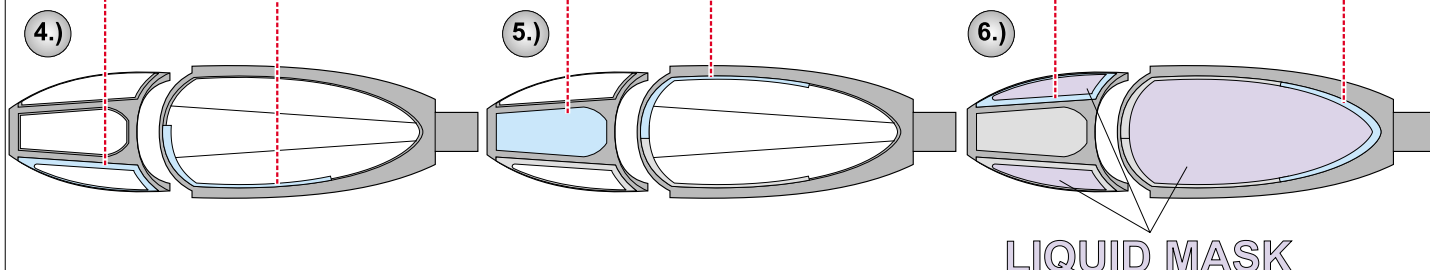

eduard
Express Mask

XF 067

A-10 Thunderbolt II

The die-cut mask for accurate canopy frame painting of the

Tamiya 1/48 KIT

eduard
Express Mask

XF 067

A-10 Thunderbolt II

The die-cut mask for accurate canopy frame painting of the

Tamiya 1/48 KIT