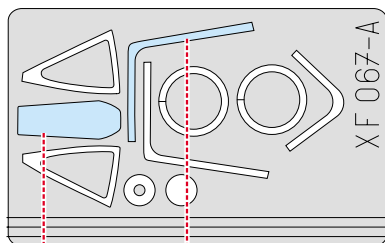

eduard
Express Mask

XF 067

A-10 Thunderbolt II

The die-cut mask for accurate canopy frame painting of the

Tamiya 1/48 KIT

eduard
Express Mask

XF 067

A-10 Thunderbolt II

The die-cut mask for accurate canopy frame painting of the

Tamiya 1/48 KIT