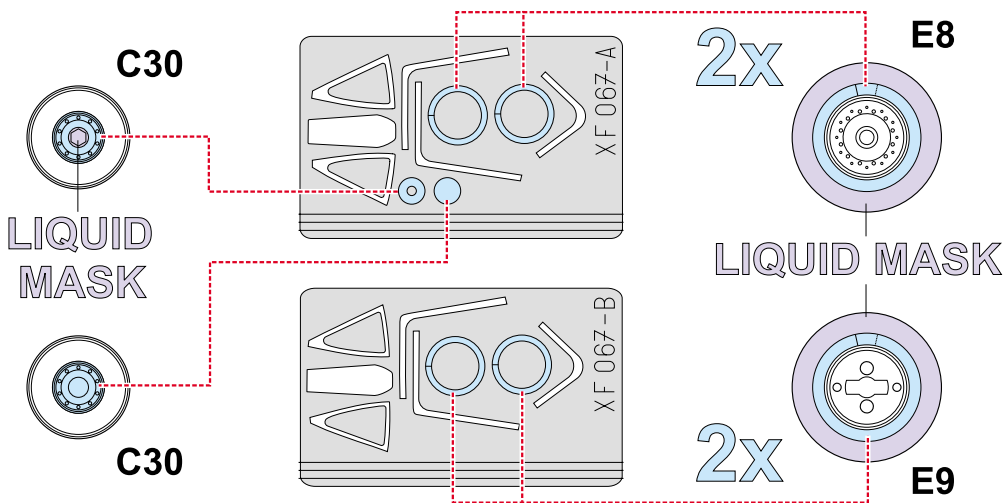

eduard
Express Mask

XF 067

A-10 Thunderbolt II

The die-cut mask for accurate canopy frame painting of the

Tamiya 1/48 KIT

eduard
Express Mask

XF 067

A-10 Thunderbolt II

The die-cut mask for accurate canopy frame painting of the

Tamiya 1/48 KIT