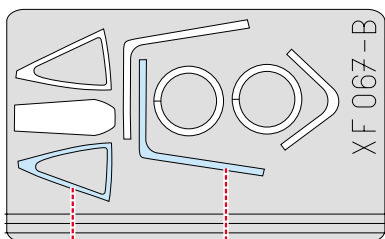

eduard
Express Mask

XF 067

A-10 Thunderbolt II

The die-cut mask for accurate canopy frame painting of the

Tamiya 1/48 KIT

eduard
Express Mask

XF 067

A-10 Thunderbolt II

The die-cut mask for accurate canopy frame painting of the

Tamiya 1/48 KIT