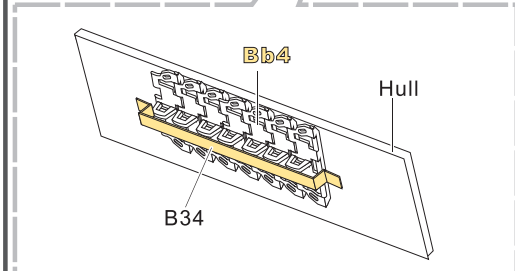

1/35 MILITARY MINIATURE VEHICLE UPGRADE SERIES PE351044

VOYAGERMODEL® 无微不至 精益求精

Recommended item

PE 35747	WWII German Jagdpanzer IV L/70(V) basic
PE 35257	WWII German Berge-Panther mit aufgesetztem Pz.Kpfw.IV turret
PE 35327	WWII German Panzer.IV Ausf.H late/J early/Mid version basic
PE 35247	WWII German Pz.Kpfw.IV Ausf.G (LAH Division Kharkov 1943)
PE 35141	WWII German Pz.Kpfw.IV Ausf.F2/G basic
PE 35780	WWII German Pz.Kpfw.IV Ausf.A Up Armoured Basic
PE 35210	WWII German Pz.Kpfw.IV Ausf.H
PE 35211	WWII German Pz.Kpfw.IV Ausf.J
PE 35108	WWII German Pz.Kpfw.IV Ausf.B/C Fenders
PE 35150	WWII German 10.5cm K.Pz.Sfl.IVa "Dicker Max" Basic
PE 35159	WWII German 10.5cm K.Pz.Sfl.IVa "Dicker Max" Basic
PE 35184	WWII German StuG.IV Late Production
PE 35186	WWII German Jagdpanzer IV/70(A) ZWISCHEN LOSUNG
PE 35187	WWII German Pz.Kpfw.IV Series Fenders
PE 35803	WWII German Pz.Kpfw.IV Ausf.J (mit Panther F turret)