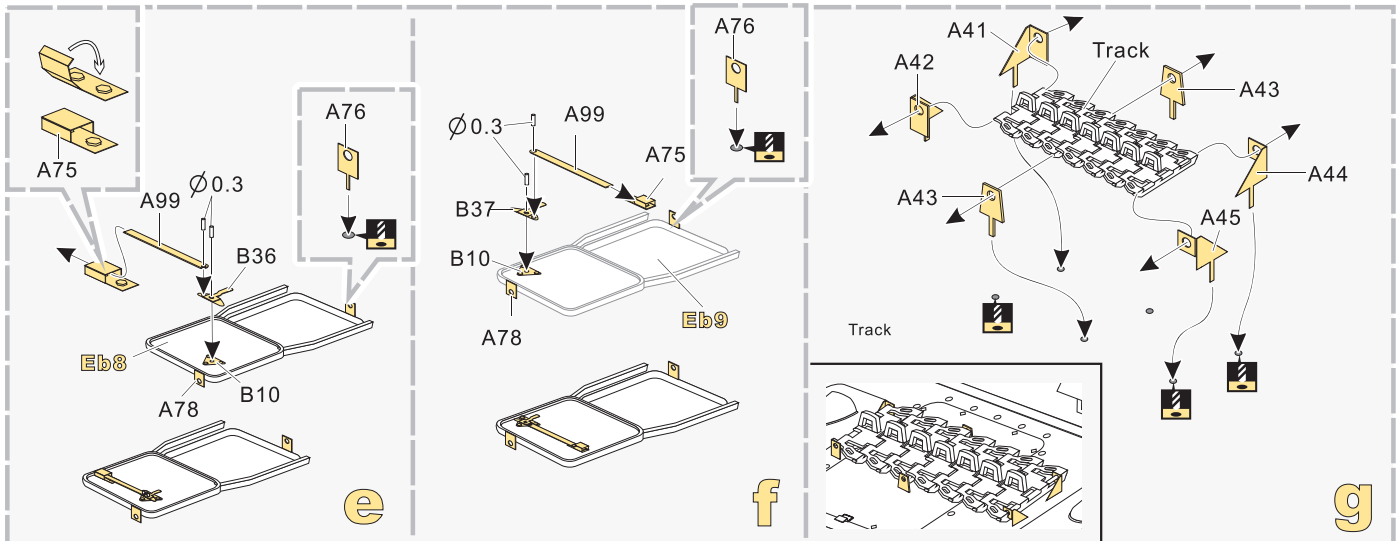

### 推荐使用工具 RECOMMENDED TOOLS

-   
**安装**  
install
  -   
**折叠**  
bend
  - A1**  
改造件零件编号  
PE/resin part number
  - B12**  
原零件编号  
kit part number
  - C22**  
被替换的原零件编号  
replaced kit part number
  -   
 另一侧相同制作  
repeat on opposite side
- 
-   
**切除**  
remove
  -   
**打磨**  
grind off
  -   
**弧度卷曲**  
radial bending
  - x2**  
制作若干组  
multiple assembly
  -   
**选择安装**  
alternative
  -   
**钻孔**  
drill
  -   
**用胶棒制作**  
make from plastic rod

  
用尖端在凹槽处冲压  
use penpoint to press on the dent

独刻片零件内侧面向上  
Put the part upside down

用笔尖在凹槽处刺  
Use penpoint to press on the dent

1/35 MILITARY MINIATURE VEHICLE UPGRADE SERIES PE351044

1/35 MILITARY MINIATURE VEHICLE UPGRADE SERIES PE351044