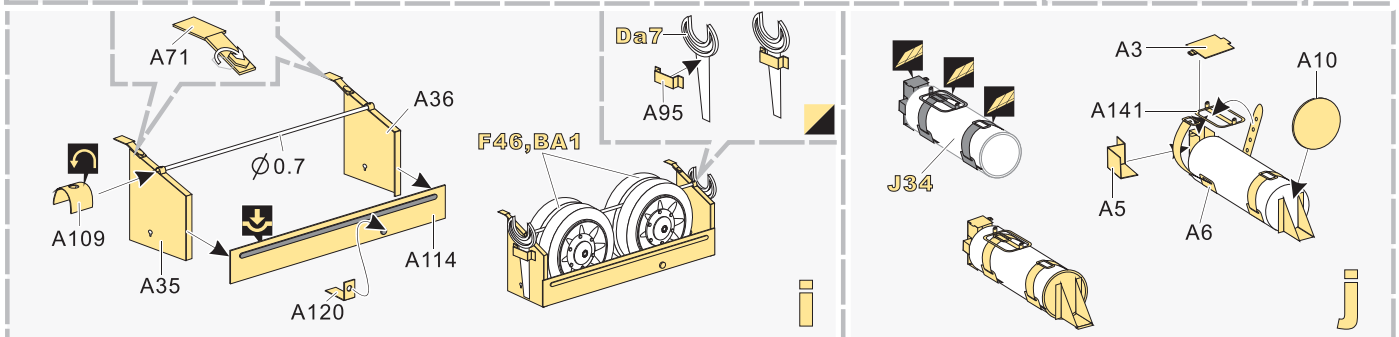

  
用尖端在凹槽处冲压  
use penpoint to press on the dent

独刻片零件内侧面向上  
Put the part upside down

用笔尖在凹槽处刺  
Use penpoint to press on the dent

1/35 MILITARY MINIATURE VEHICLE UPGRADE SERIES PE351044

1/35 MILITARY MINIATURE VEHICLE UPGRADE SERIES PE351044