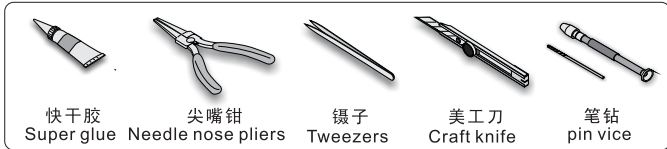

1/35 MILITARY MINIATURE VEHICLE UPGRADE SERIES PE351044

WWII German Pz.Kpfw.IV Ausf.J (Late Production) Basic

二战德军IV号坦克J型后期批次基本改造件

[For Border BT-008]

推荐使用工具 RECOMMENDED TOOLS

1. **安装**
     install
   - **折叠**
     bend
   - **A1**
     改造件零件编号
     PE/resin part number
   - **B12**
     原零件编号
     kit part number
   - **C22**
     被替换的原零件编号
     replaced kit part number
   - 另一侧相同制作
     repeat on opposite side
3. **切除**
     remove
   - **打磨**
     grind off
   - **弧度卷曲**
     radial bending
   - **x2**
     制作若干组
     multiple assembly
   - **选择安装**
     alternative
   - **钻孔**
     drill
   - **用胶棒制作**
     make from plastic rod

用尖端在凹槽处冲压
use penpoint to press on the dent

独刻片零件内侧面向上
Put the part upside down

用笔尖在凹槽处刺
Use penpoint to press on the dent