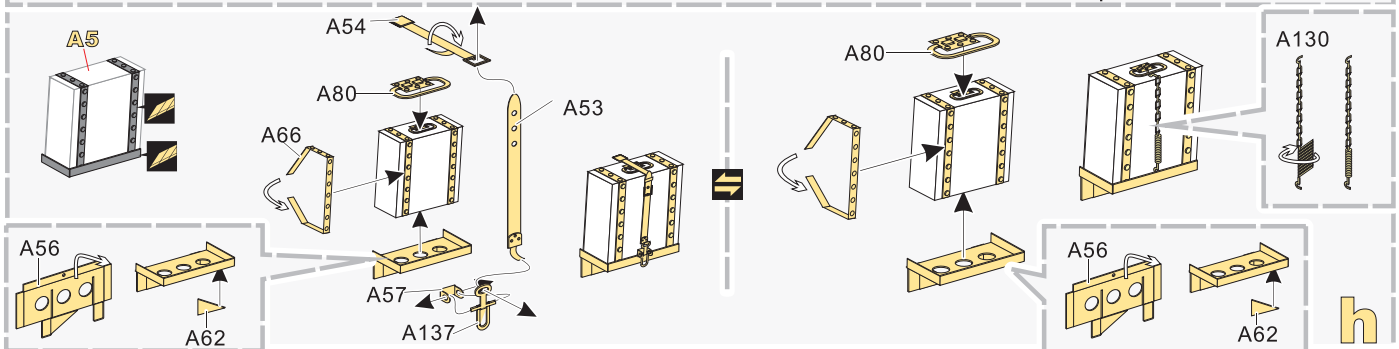

### 推荐使用工具 RECOMMENDED TOOLS

-   
**安装**  
install
  -   
**折叠**  
bend
  - A1**  
改造件零件编号  
PE/resin part number
  - B12**  
原零件编号  
kit part number
  - C22**  
被替换的原零件编号  
replaced kit part number
  -   
 另一侧相同制作  
repeat on opposite side
- 
-   
**切除**  
remove
  -   
**打磨**  
grind off
  -   
**弧度卷曲**  
radial bending
  - x2**  
制作若干组  
multiple assembly
  -   
**选择安装**  
alternative
  -   
**钻孔**  
drill
  -   
**用胶棒制作**  
make from plastic rod

  
用尖端在凹槽处冲压  
use penpoint to press on the dent

独刻片零件内侧面向上  
Put the part upside down

用笔尖在凹槽处刺  
Use penpoint to press on the dent

1/35 MILITARY MINIATURE VEHICLE UPGRADE SERIES PE351044

1/35 MILITARY MINIATURE VEHICLE UPGRADE SERIES PE351044