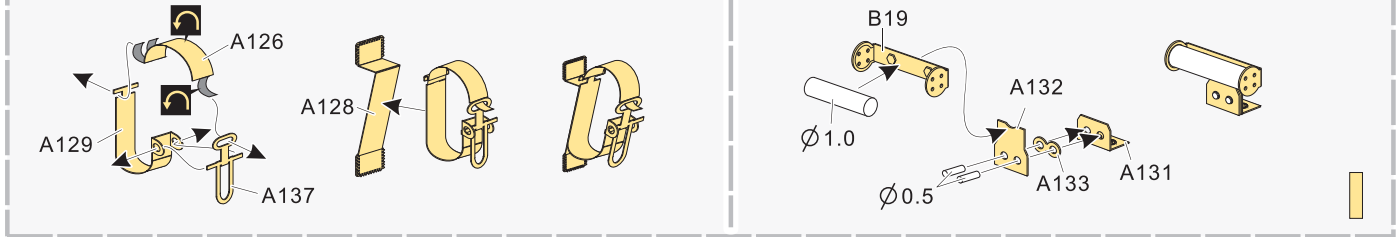

  
用尖端在凹槽处冲压  
use penpoint to press on the dent

独刻片零件内侧面向上  
Put the part upside down

用笔尖在凹槽处刺  
Use penpoint to press on the dent

1/35 MILITARY MINIATURE VEHICLE UPGRADE SERIES PE351044

1/35 MILITARY MINIATURE VEHICLE UPGRADE SERIES PE351044