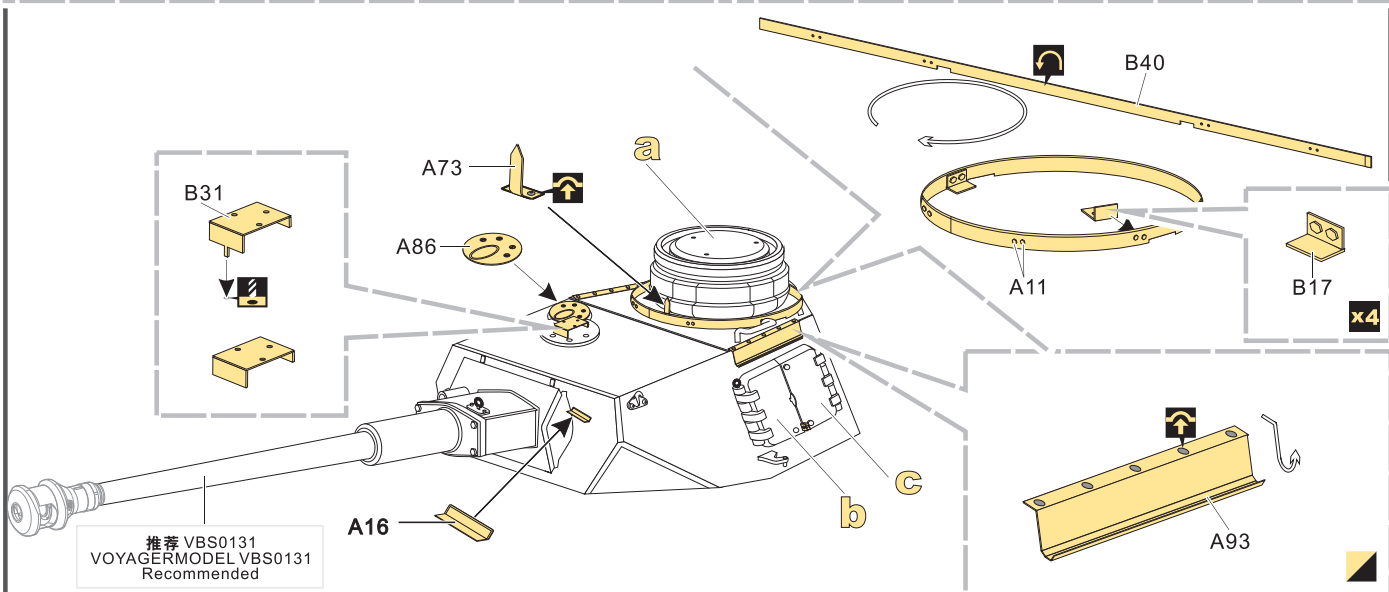

### 推荐使用工具 RECOMMENDED TOOLS

-   
**安装**  
install
  -   
**折叠**  
bend
  - A1**  
改造件零件编号  
PE/resin part number
  - B12**  
原零件编号  
kit part number
  - C22**  
被替换的原零件编号  
replaced kit part number
  -   
 另一侧相同制作  
repeat on opposite side
- 
-   
**切除**  
remove
  -   
**打磨**  
grind off
  -   
**弧度卷曲**  
radial bending
  - x2**  
制作若干组  
multiple assembly
  -   
**选择安装**  
alternative
  -   
**钻孔**  
drill
  -   
**用胶棒制作**  
make from plastic rod

  
用尖端在凹槽处冲压  
use penpoint to press on the dent

独刻片零件内侧面向上  
Put the part upside down

用笔尖在凹槽处刺  
Use penpoint to press on the dent

1/35 MILITARY MINIATURE VEHICLE UPGRADE SERIES PE351044

1/35 MILITARY MINIATURE VEHICLE UPGRADE SERIES PE351044