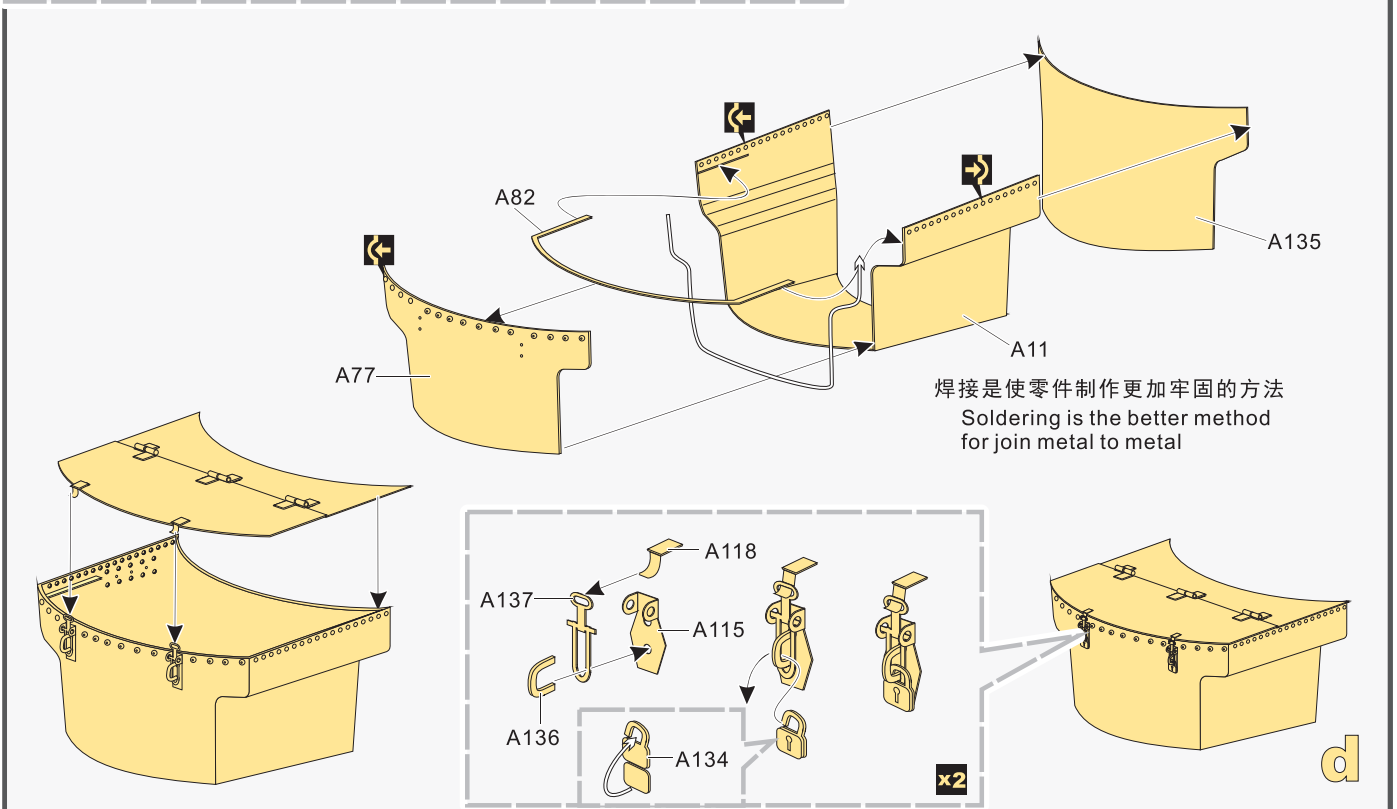

### 推荐使用工具 RECOMMENDED TOOLS

-   
**安装**  
install
  -   
**折叠**  
bend
  - A1**  
改造件零件编号  
PE/resin part number
  - B12**  
原零件编号  
kit part number
  - C22**  
被替换的原零件编号  
replaced kit part number
  -   
 另一侧相同制作  
repeat on opposite side
- 
-   
**切除**  
remove
  -   
**打磨**  
grind off
  -   
**弧度卷曲**  
radial bending
  - x2**  
制作若干组  
multiple assembly
  -   
**选择安装**  
alternative
  -   
**钻孔**  
drill
  -   
**用胶棒制作**  
make from plastic rod

  
用尖端在凹槽处冲压  
use penpoint to press on the dent

独刻片零件内侧面向上  
Put the part upside down

用笔尖在凹槽处刺  
Use penpoint to press on the dent

1/35 MILITARY MINIATURE VEHICLE UPGRADE SERIES PE351044

1/35 MILITARY MINIATURE VEHICLE UPGRADE SERIES PE351044