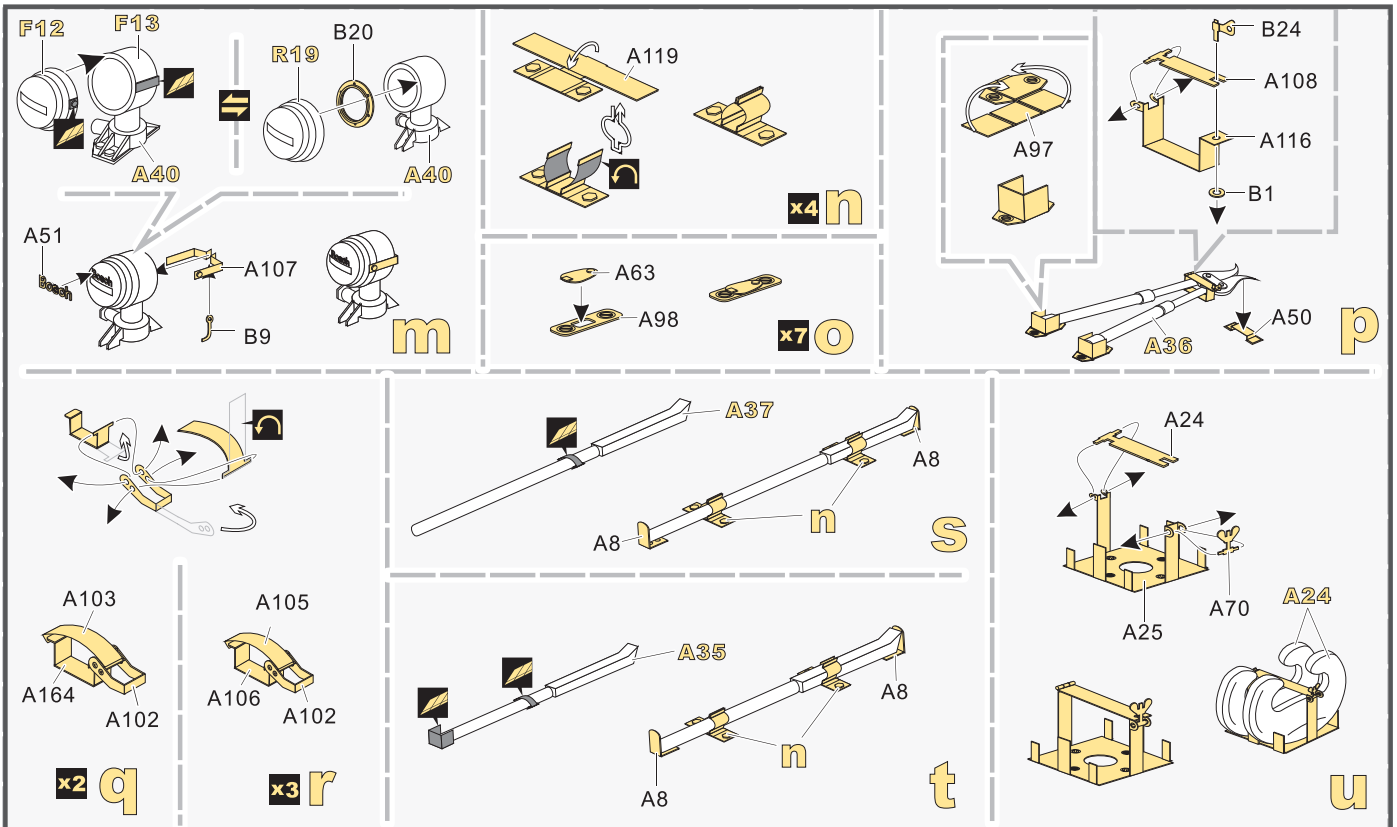

1/35 MILITARY MINIATURE VEHICLE UPGRADE SERIES PE351044

VOYAGERMODEL® 无微不至 精益求精

Recommended item

PE 35747	WWII German Jagdpanzer IV L/70(V) basic
PE 35257	WWII German Berge-Panther mit aufgesetztem Pz.Kpfw.IV turret
PE 35327	WWII German Panzer.IV Ausf.H late/J early/Mid version basic
PE 35247	WWII German Pz.Kpfw.IV Ausf.G (LAH Division Kharkov 1943)
PE 35141	WWII German Pz.Kpfw.IV Ausf.F2/G basic
PE 35780	WWII German Pz.Kpfw.IV Ausf.A Up Armoured Basic
PE 35210	WWII German Pz.Kpfw.IV Ausf.H
PE 35211	WWII German Pz.Kpfw.IV Ausf.J
PE 35108	WWII German Pz.Kpfw.IV Ausf.B/C Fenders
PE 35150	WWII German 10.5cm K.Pz.Sfl.IVa "Dicker Max" Basic
PE 35159	WWII German 10.5cm K.Pz.Sfl.IVa "Dicker Max" Basic
PE 35184	WWII German StuG.IV Late Production
PE 35186	WWII German Jagdpanzer IV/70(A) ZWISCHEN LOSUNG
PE 35187	WWII German Pz.Kpfw.IV Series Fenders
PE 35803	WWII German Pz.Kpfw.IV Ausf.J (mit Panther F turret)