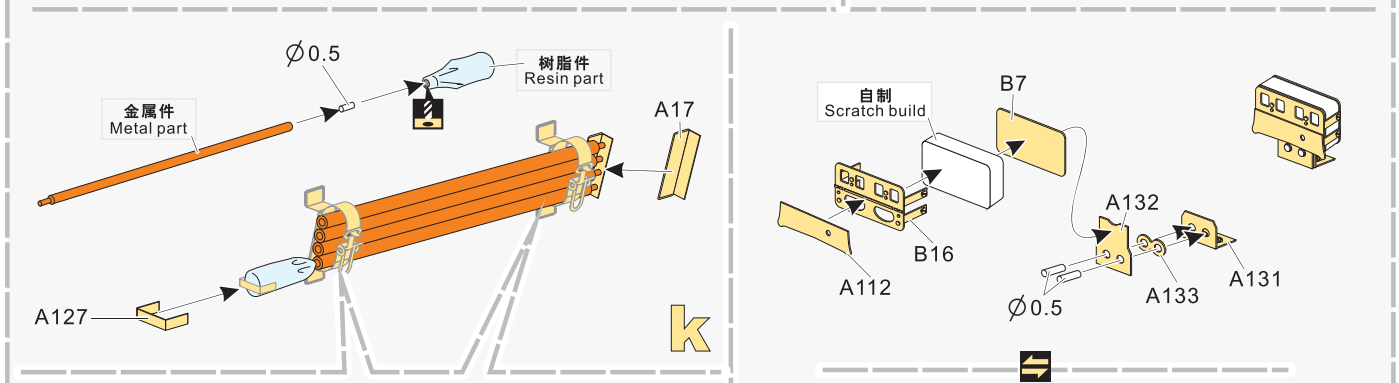

## 二战德军IV号坦克J型后期批次基本改造件

[For Border BT-008]

  
用尖端在凹槽处冲压  
use penpoint to press on the dent

独刻片零件内侧面向上  
Put the part upside down

用笔尖在凹槽处刺  
Use penpoint to press on the dent

1/35 MILITARY MINIATURE VEHICLE UPGRADE SERIES PE351044

1/35 MILITARY MINIATURE VEHICLE UPGRADE SERIES PE351044