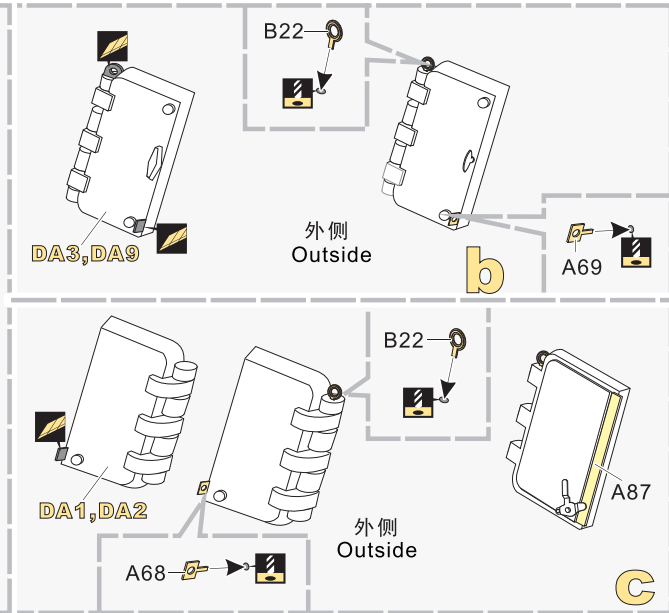

### 推荐使用工具 RECOMMENDED TOOLS

-   
**安装**  
install
  -   
**折叠**  
bend
  - A1**  
改造件零件编号  
PE/resin part number
  - B12**  
原零件编号  
kit part number
  - C22**  
被替换的原零件编号  
replaced kit part number
  -   
 另一侧相同制作  
repeat on opposite side
- 
-   
**切除**  
remove
  -   
**打磨**  
grind off
  -   
**弧度卷曲**  
radial bending
  - x2**  
制作若干组  
multiple assembly
  -   
**选择安装**  
alternative
  -   
**钻孔**  
drill
  -   
**用胶棒制作**  
make from plastic rod

  
用尖端在凹槽处冲压  
use penpoint to press on the dent

独刻片零件内侧面向上  
Put the part upside down

用笔尖在凹槽处刺  
Use penpoint to press on the dent

1/35 MILITARY MINIATURE VEHICLE UPGRADE SERIES PE351044

1/35 MILITARY MINIATURE VEHICLE UPGRADE SERIES PE351044