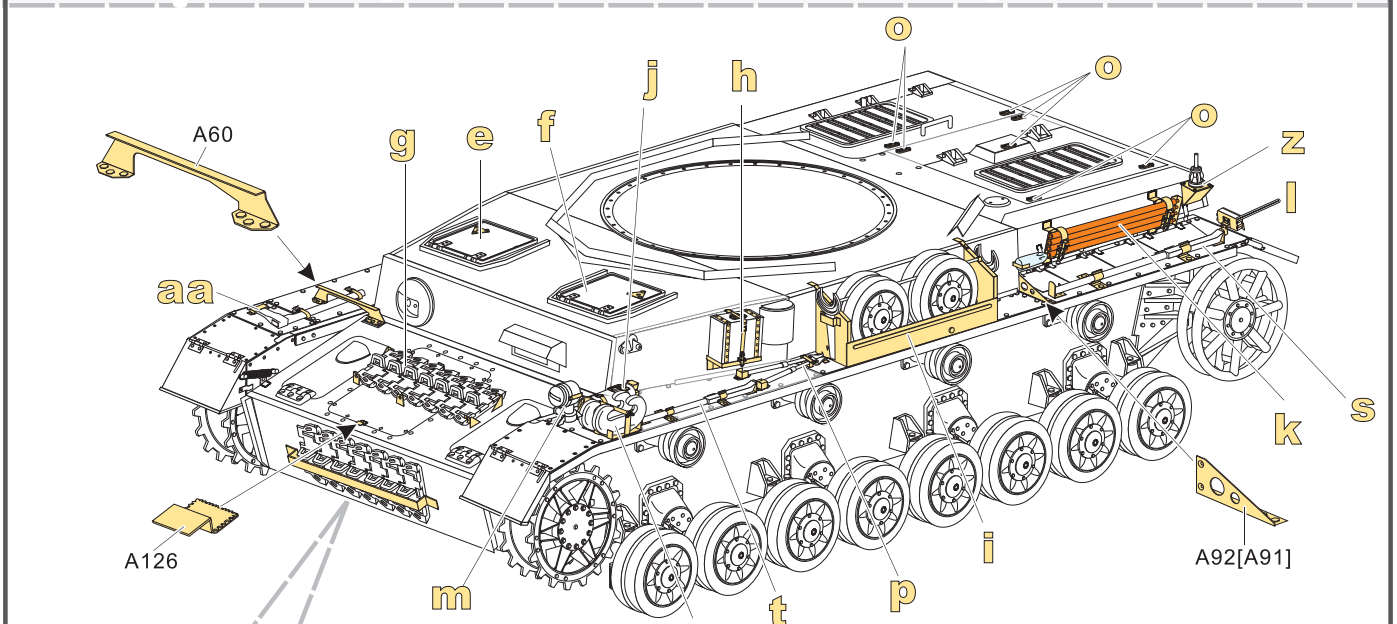

1/35 MILITARY MINIATURE VEHICLE UPGRADE SERIES PE351044

VOYAGERMODEL® 无微不至 精益求精

Recommended item

PE 35747	WWII German Jagdpanzer IV L/70(V) basic
PE 35257	WWII German Berge-Panther mit aufgesetztem Pz.Kpfw.IV turret
PE 35327	WWII German Panzer.IV Ausf.H late/J early/Mid version basic
PE 35247	WWII German Pz.Kpfw.IV Ausf.G (LAH Division Kharkov 1943)
PE 35141	WWII German Pz.Kpfw.IV Ausf.F2/G basic
PE 35780	WWII German Pz.Kpfw.IV Ausf.A Up Armoured Basic
PE 35210	WWII German Pz.Kpfw.IV Ausf.H
PE 35211	WWII German Pz.Kpfw.IV Ausf.J
PE 35108	WWII German Pz.Kpfw.IV Ausf.B/C Fenders
PE 35150	WWII German 10.5cm K.Pz.Sfl.IVa "Dicker Max" Basic
PE 35159	WWII German 10.5cm K.Pz.Sfl.IVa "Dicker Max" Basic
PE 35184	WWII German StuG.IV Late Production
PE 35186	WWII German Jagdpanzer IV/70(A) ZWISCHEN LOSUNG
PE 35187	WWII German Pz.Kpfw.IV Series Fenders
PE 35803	WWII German Pz.Kpfw.IV Ausf.J (mit Panther F turret)