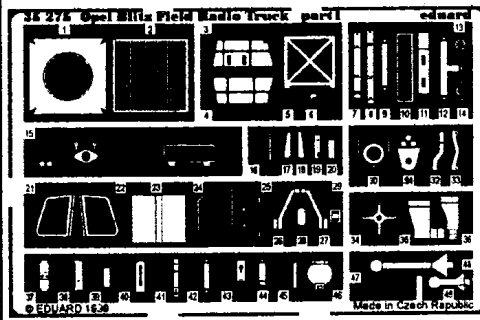

# Opel Blitz Field Radio Truck

1/35 scale detail set for Italeri kit

35 275

2x

- OPPOSITE SIDE
- REMOVE
- REPLACE
- GRIND
- BEND