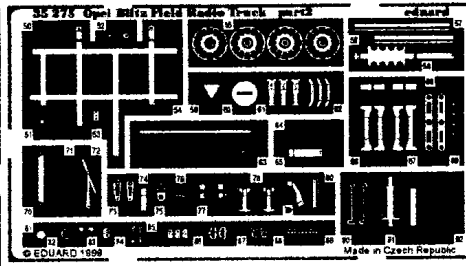

# Opel Blitz Field Radio Truck

1/35 scale detail set for Italeri kit

35 275

2x

- OPPOSITE SIDE
- REMOVE
- REPLACE
- GRIND
- BEND