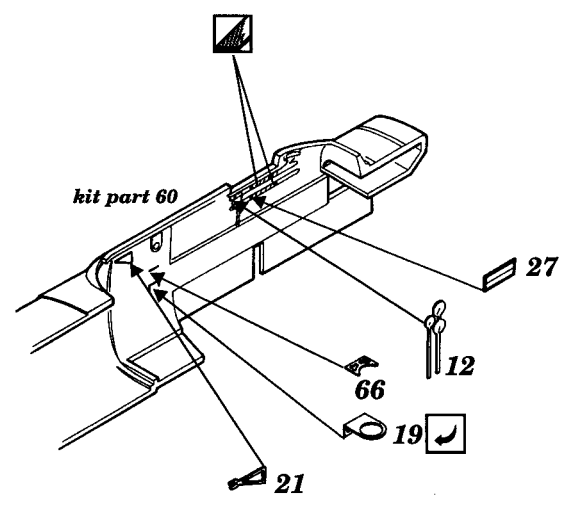

Il-2m3 Stormovik

1/48 scale detail set for Accurate Miniatures kit

- OPPOSITE SIDE
- REMOVE
- BEND
- REPLACE
- GRIND
- OPTION

A COCKPIT

early version

late version

B GUNNER STATION

C OIL COOLER RADIATOR

D UNDERCARRIAGE

E CANOPY

F EXTERIOR PARTS