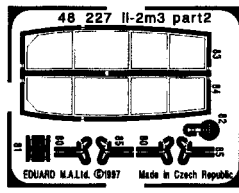

Il-2m3 Stormovik

1/48 scale detail set for Accurate Miniatures kit

- OPPOSITE SIDE
- REMOVE
- BEND
- REPLACE
- GRIND
- OPTION

A COCKPIT

early version

late version

B GUNNER STATION

C OIL COOLER RADIATOR