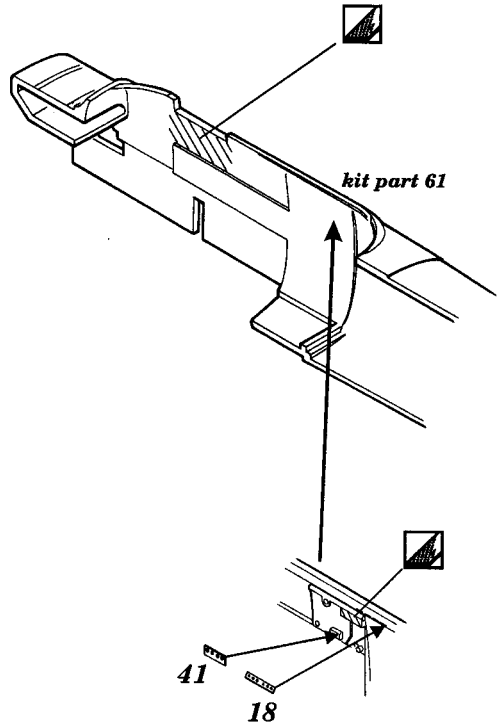

Il-2m3 Stormovik

1/48 scale detail set for Accurate Miniatures kit

- OPPOSITE SIDE
- REMOVE
- BEND
- REPLACE
- GRIND
- OPTION

A COCKPIT

early version

late version

B GUNNER STATION

C OIL COOLER RADIATOR