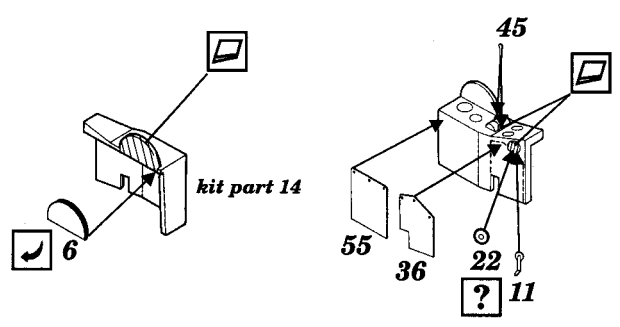

Il-2m3 Stormovik

1/48 scale detail set for Accurate Miniatures kit

- OPPOSITE SIDE
- REMOVE
- BEND
- REPLACE
- GRIND
- OPTION

A COCKPIT

early version

late version

B GUNNER STATION

C OIL COOLER RADIATOR