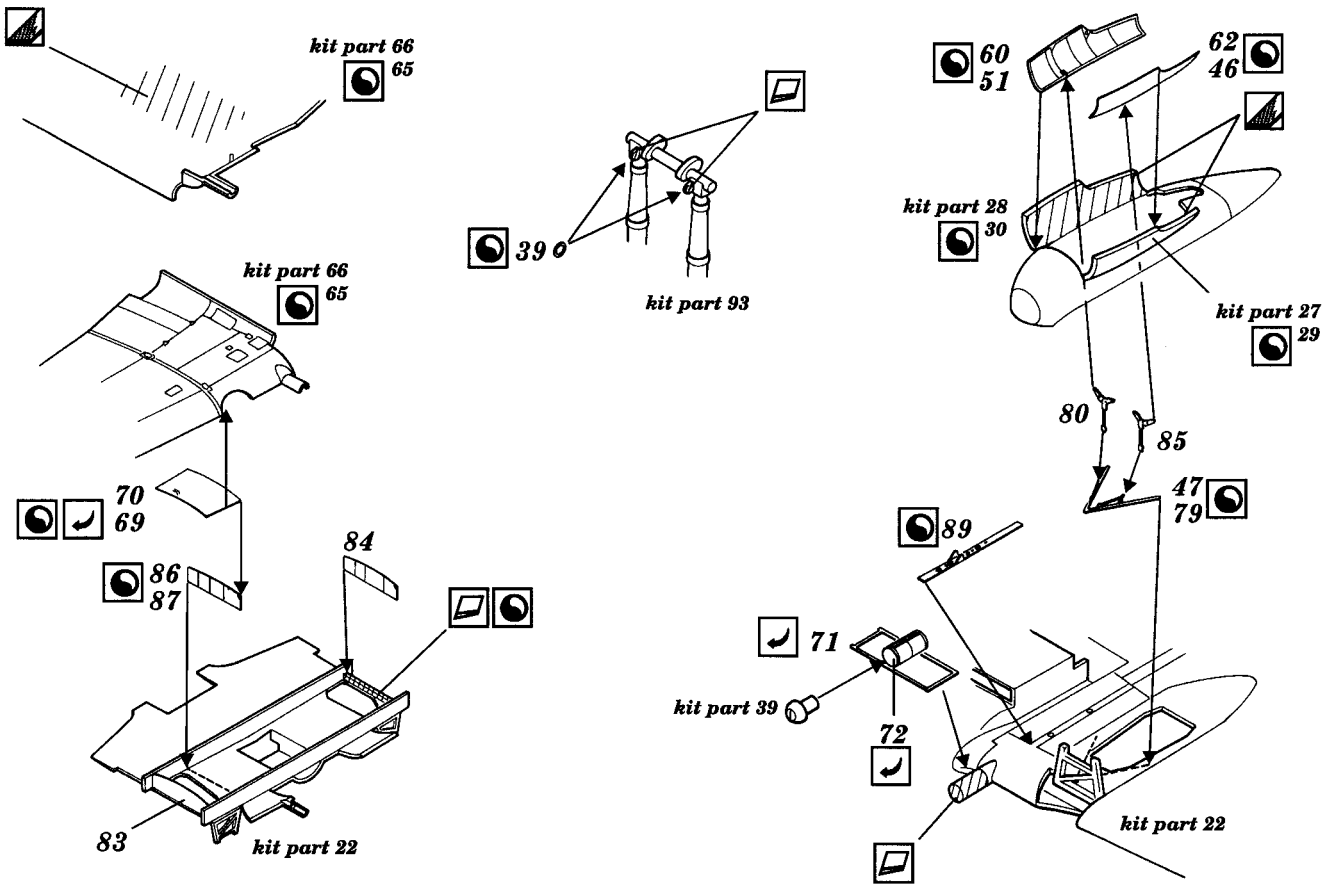

Il-2m3 Stormovik

1/48 scale detail set for Accurate Miniatures kit

- OPPOSITE SIDE
- REMOVE
- BEND
- REPLACE
- GRIND
- OPTION

A COCKPIT

early version

late version

B GUNNER STATION

C OIL COOLER RADIATOR

D UNDERCARRIAGE

E CANOPY

F EXTERIOR PARTS