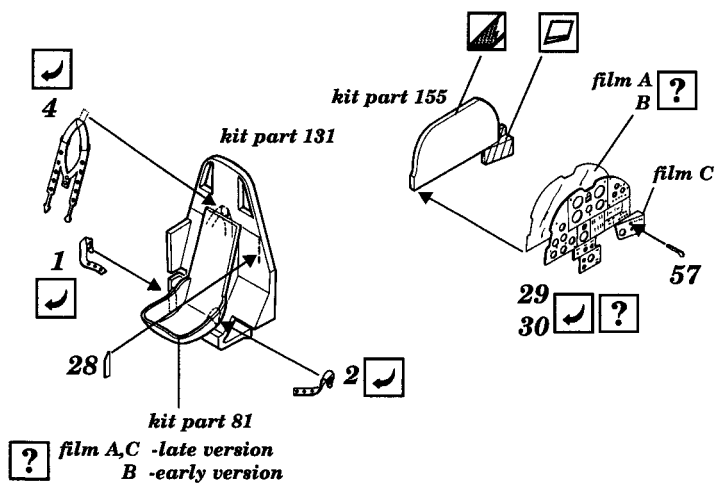

Il-2m3 Stormovik

1/48 scale detail set for Accurate Miniatures kit

- OPPOSITE SIDE
- REMOVE
- BEND
- REPLACE
- GRIND
- OPTION

A COCKPIT

early version

late version

B GUNNER STATION

C OIL COOLER RADIATOR

D UNDERCARRIAGE

E CANOPY

F EXTERIOR PARTS