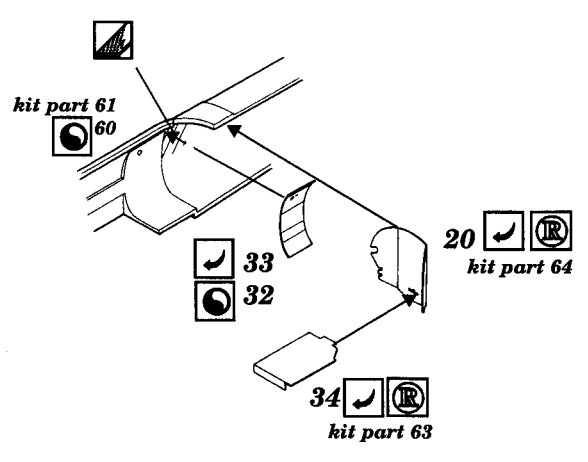

Il-2m3 Stormovik

1/48 scale detail set for Accurate Miniatures kit

- OPPOSITE SIDE
- REMOVE
- BEND
- REPLACE
- GRIND
- OPTION

A COCKPIT

early version

late version

B GUNNER STATION

C OIL COOLER RADIATOR

D UNDERCARRIAGE

E CANOPY

F EXTERIOR PARTS