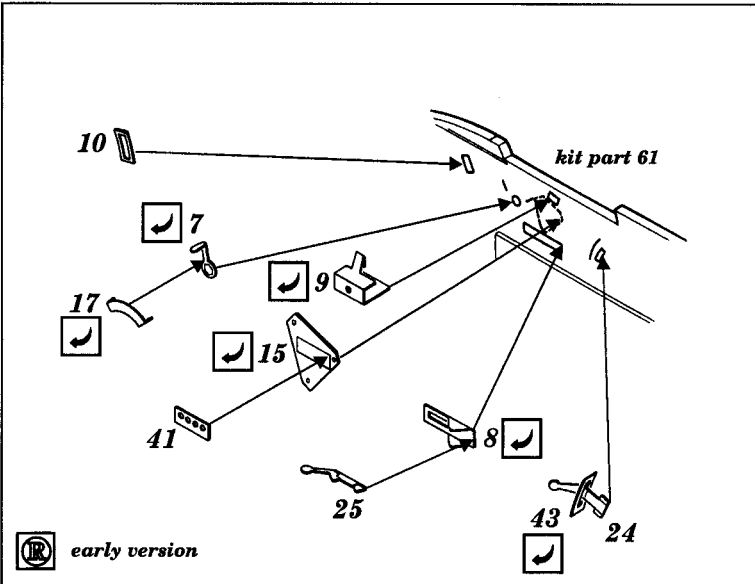

Il-2m3 Stormovik

1/48 scale detail set for Accurate Miniatures kit

- OPPOSITE SIDE
- REMOVE
- BEND
- REPLACE
- GRIND
- OPTION

A COCKPIT

early version

late version

B GUNNER STATION

C OIL COOLER RADIATOR

D UNDERCARRIAGE

E CANOPY

F EXTERIOR PARTS