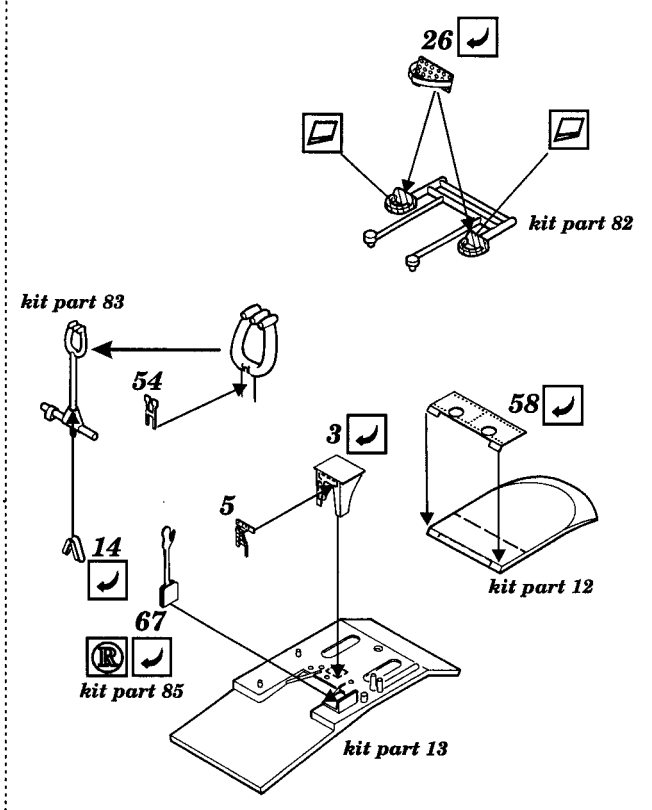

Il-2m3 Stormovik

1/48 scale detail set for Accurate Miniatures kit

- OPPOSITE SIDE
- REMOVE
- BEND
- REPLACE
- GRIND
- OPTION

A COCKPIT

early version

late version

B GUNNER STATION

C OIL COOLER RADIATOR

D UNDERCARRIAGE

E CANOPY

F EXTERIOR PARTS