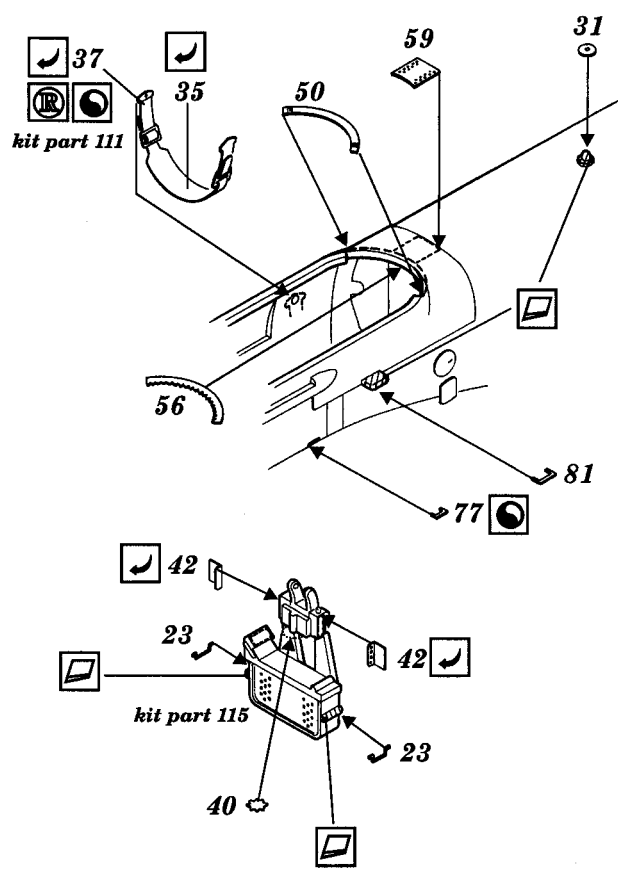

Il-2m3 Stormovik

1/48 scale detail set for Accurate Miniatures kit

- OPPOSITE SIDE
- REMOVE
- BEND
- REPLACE
- GRIND
- OPTION

A COCKPIT

early version

late version

B GUNNER STATION

C OIL COOLER RADIATOR

D UNDERCARRIAGE

E CANOPY

F EXTERIOR PARTS