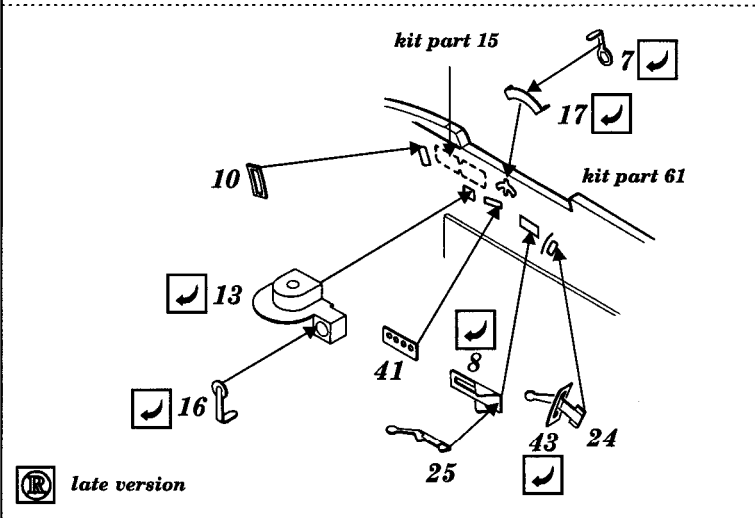

Il-2m3 Stormovik

1/48 scale detail set for Accurate Miniatures kit

- OPPOSITE SIDE
- REMOVE
- BEND
- REPLACE
- GRIND
- OPTION

A COCKPIT

early version

late version

B GUNNER STATION

C OIL COOLER RADIATOR

D UNDERCARRIAGE

E CANOPY

F EXTERIOR PARTS