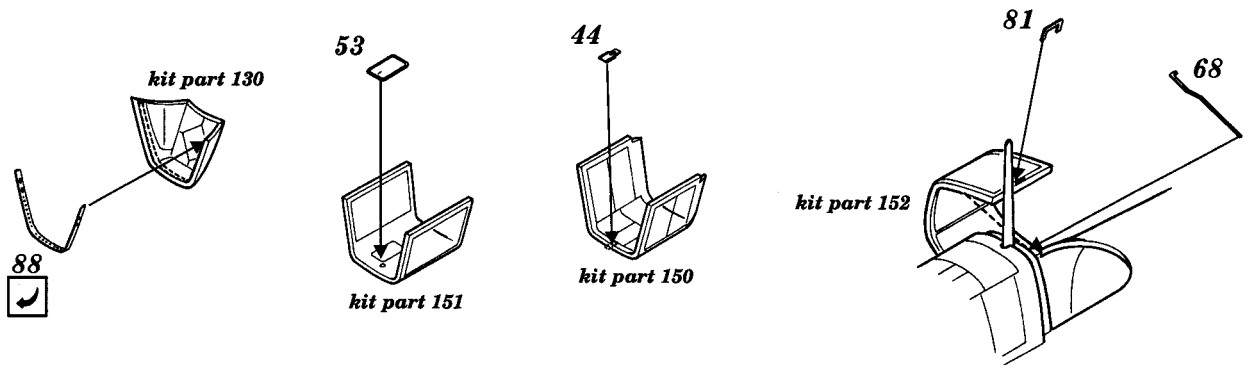

Il-2m3 Stormovik

1/48 scale detail set for Accurate Miniatures kit

- OPPOSITE SIDE
- REMOVE
- BEND
- REPLACE
- GRIND
- OPTION

A COCKPIT

early version

late version

B GUNNER STATION

C OIL COOLER RADIATOR

D UNDERCARRIAGE

E CANOPY

F EXTERIOR PARTS