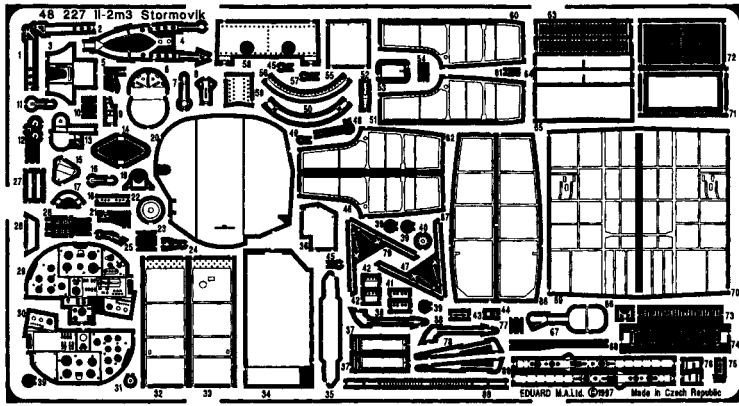

Il-2m3 Stormovik

1/48 scale detail set for Accurate Miniatures kit

- OPPOSITE SIDE
- REMOVE
- BEND
- REPLACE
- GRIND
- OPTION

A COCKPIT

early version

late version

B GUNNER STATION

C OIL COOLER RADIATOR

D UNDERCARRIAGE

E CANOPY

F EXTERIOR PARTS