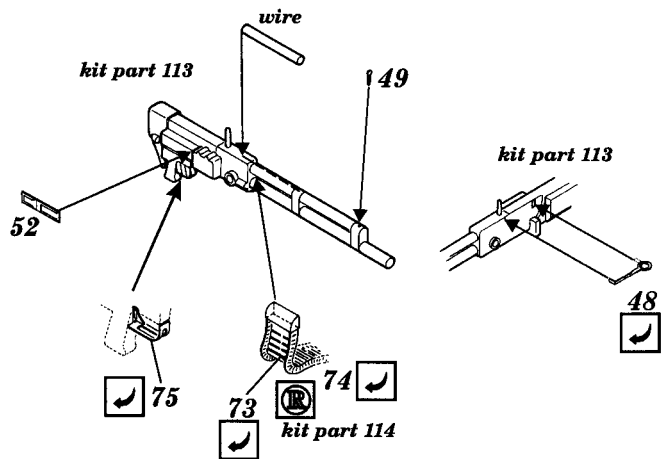

Il-2m3 Stormovik

1/48 scale detail set for Accurate Miniatures kit

- OPPOSITE SIDE
- REMOVE
- BEND
- REPLACE
- GRIND
- OPTION

A COCKPIT

early version

late version

B GUNNER STATION

C OIL COOLER RADIATOR

D UNDERCARRIAGE

E CANOPY

F EXTERIOR PARTS