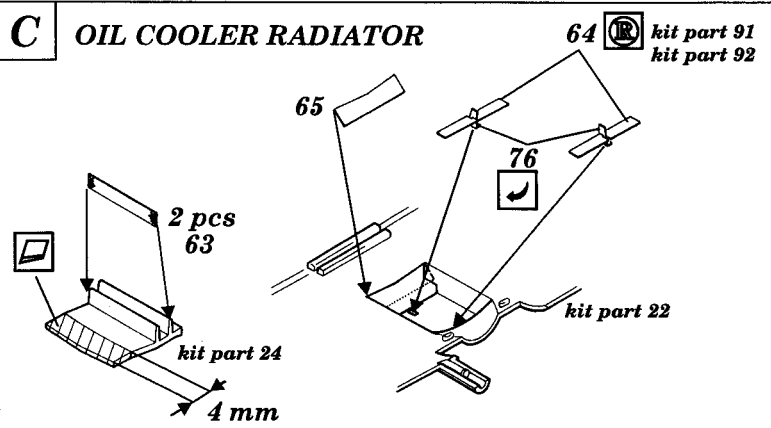

Il-2m3 Stormovik

1/48 scale detail set for Accurate Miniatures kit

- OPPOSITE SIDE
- REMOVE
- BEND
- REPLACE
- GRIND
- OPTION

A COCKPIT

early version

late version

B GUNNER STATION

C OIL COOLER RADIATOR