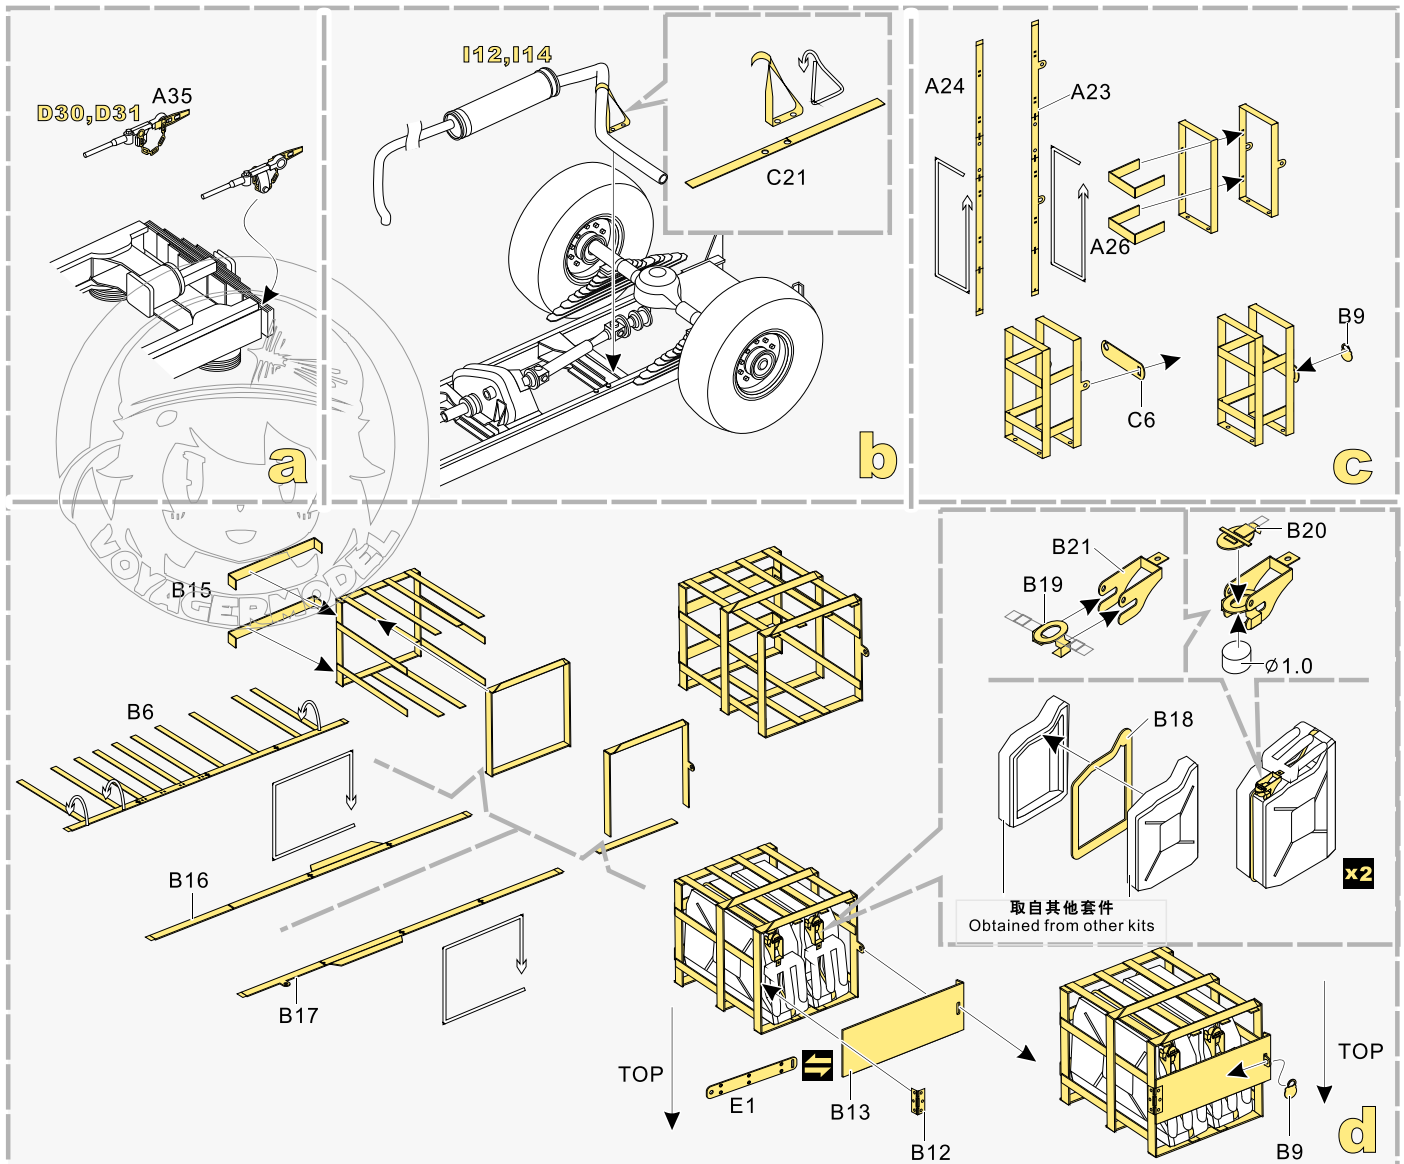

1/35 MILITARY MINIATURE VEHICLE UPGRADE SERIES PE35735

WWII British AEC Matador truck model vision

二战英军 AEC “斗牛士” 卡车中期型 基本改造件

[For AFV CLUB Af35239]

■ 推荐使用工具 RECOMMENDED TOOLS

- ↑ 安装
install
- ↩ 折叠
bend
- A1**
改造件零件编号
PE/resin part number
- B12**
原零件编号
kit part number
- C22**
被替换的原零件编号
replaced kit part number
- 另一侧相同制作
repeat on opposite side
- ✂ 切除
remove
- 🔪 打磨
grind off
- 📐 弧度卷曲
radial bending
- ✖**x2**
制作若干组
multiple assembly
- ⇄ 选择安装
alternative
- 🔧 钻孔
drill
- 📌 用胶棒制作
make from plastic rod

用尖端在凹槽处冲压
use penpoint to press on the dent

刻划片零件内侧面向上
Put the part upside down

用笔尖在凹槽处刺
Use penpoint to press on the dent

1/35 MILITARY MINIATURE VEHICLE UPGRADE SERIES PE35735

1/35 MILITARY MINIATURE VEHICLE UPGRADE SERIES PE35735

<http://www.voyagermodel.com/productdetails.asp?itemid=PE35735>

**VOYAGER
MODEL**

更多PE35735样品照片参考请扫一扫
MORE PICTUER OF PE 35735
REFERENCE SCAN HERE

1/35 MILITARY MINIATURE VEHICLE UPGRADE SERIES PE35735

1/35 MILITARY MINIATURE VEHICLE UPGRADE SERIES PE35735

VOYAGERMODEL® 无微不至 极尽享受
Recommended item
PE 35649 WWII British AEC 4x4 Armored Command Vehicle "Dorchester"
PE 35734 WWII British AEC Matador truck early vision