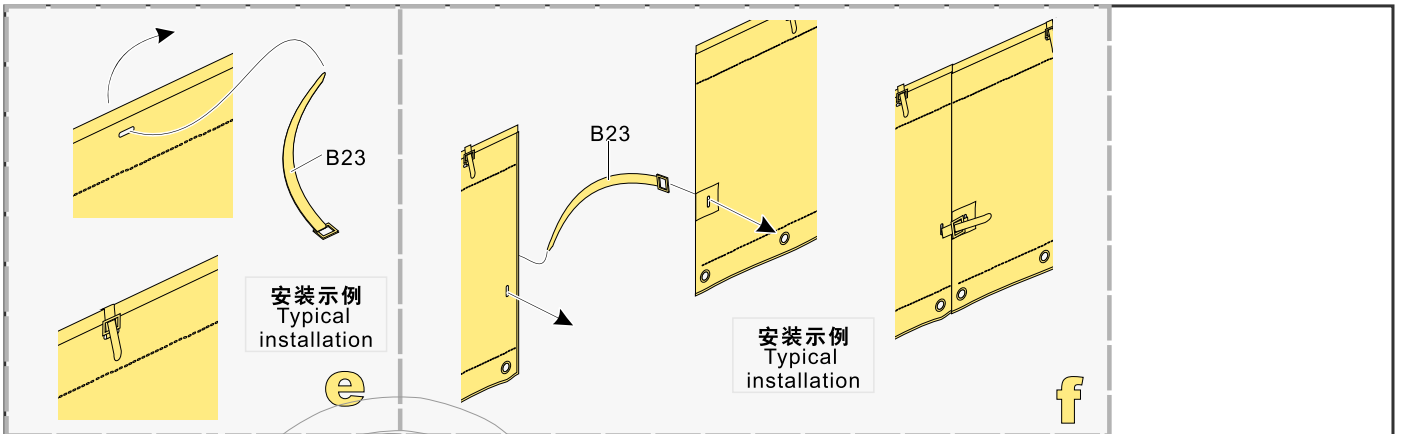

1/35 MILITARY MINIATURE VEHICLE UPGRADE SERIES PE35735

WWII British AEC Matador truck model vision

二战英军 AEC “斗牛士” 卡车中期型 基本改造件

[For AFV CLUB Af35239]

■ 推荐使用工具 RECOMMENDED TOOLS

- ↑ 安装
install
- ↩ 折叠
bend
- A1**
改造件零件编号
PE/resin part number
- B12**
原零件编号
kit part number
- C22**
被替换的原零件编号
replaced kit part number
- 另一侧相同制作
repeat on opposite side
- ✂ 切除
remove
- 🔪 打磨
grind off
- 📐 弧度卷曲
radial bending
- ✖**x2**
制作若干组
multiple assembly
- ⇄ 选择安装
alternative
- 🔧 钻孔
drill
- 📌 用胶棒制作
make from plastic rod

用尖端在凹槽处冲压
use penpoint to press on the dent

刻划片零件内侧面向上
Put the part upside down

用笔尖在凹槽处刺
Use penpoint to press on the dent

1/35 MILITARY MINIATURE VEHICLE UPGRADE SERIES PE35735

1/35 MILITARY MINIATURE VEHICLE UPGRADE SERIES PE35735