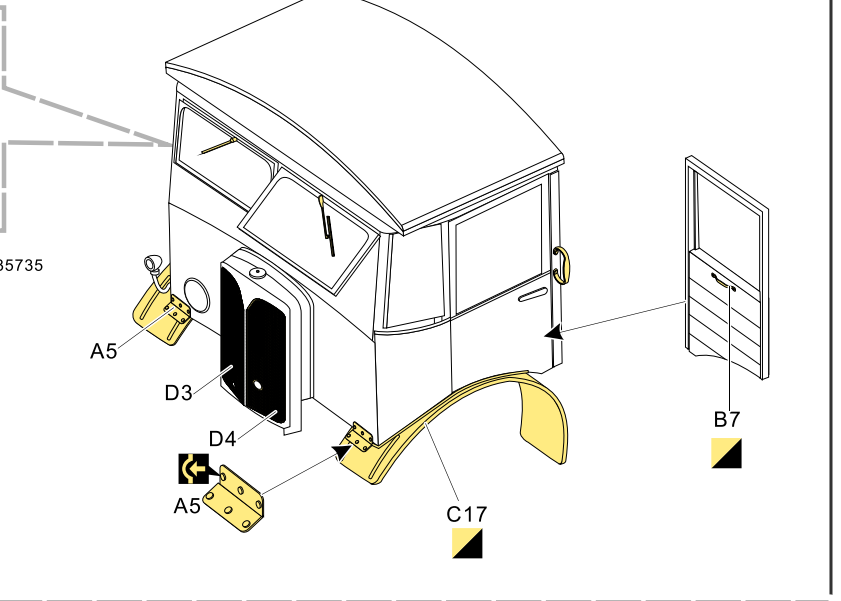

用尖端在凹槽处冲压
use penpoint to press on the dent

刻划片零件内侧面向上
Put the part upside down

用笔尖在凹槽处刺
Use penpoint to press on the dent

1/35 MILITARY MINIATURE VEHICLE UPGRADE SERIES PE35735

1/35 MILITARY MINIATURE VEHICLE UPGRADE SERIES PE35735