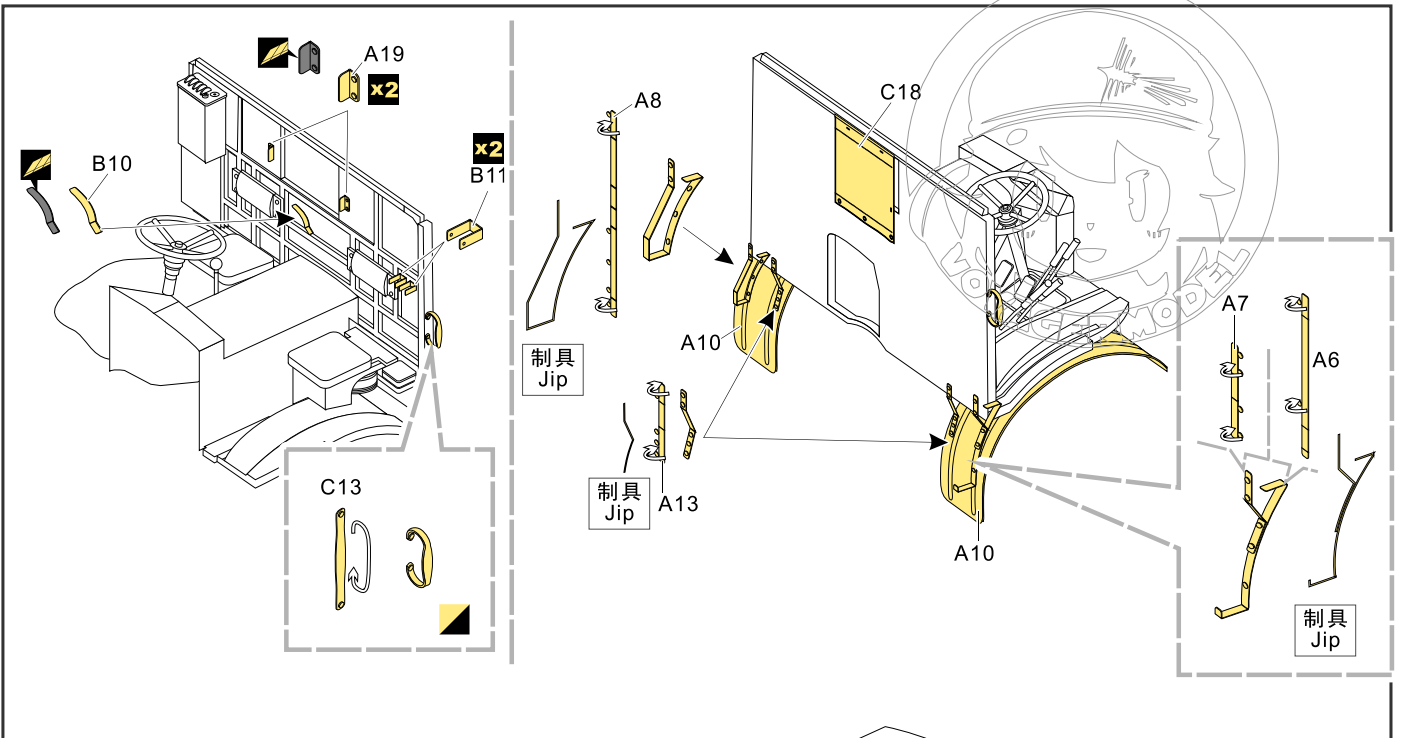

用尖端在凹槽处冲压
use penpoint to press on the dent

刻划片零件内侧面向上
Put the part upside down

用笔尖在凹槽处刺
Use penpoint to press on the dent

1/35 MILITARY MINIATURE VEHICLE UPGRADE SERIES PE35735

1/35 MILITARY MINIATURE VEHICLE UPGRADE SERIES PE35735