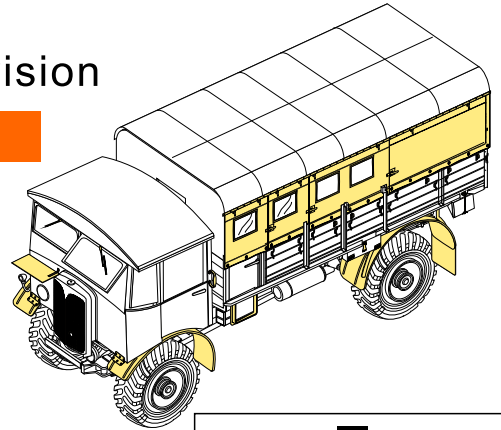

1/35 MILITARY MINIATURE VEHICLE UPGRADE SERIES PE35735

WWII British AEC Matador truck model vision

二战英军 AEC “斗牛士” 卡车中期型 基本改造件

[For AFV CLUB Af35239]

■ 推荐使用工具 RECOMMENDED TOOLS

- ↑ 安装
install
- ↩ 折叠
bend
- A1**
改造件零件编号
PE/resin part number
- B12**
原零件编号
kit part number
- C22**
被替换的原零件编号
replaced kit part number
- 另一侧相同制作
repeat on opposite side
- ✂ 切除
remove
- 🔪 打磨
grind off
- 📐 弧度卷曲
radial bending
- ✖**x2**
制作若干组
multiple assembly
- ⇄ 选择安装
alternative
- 🔧 钻孔
drill
- 📌 用胶棒制作
make from plastic rod

用尖端在凹槽处冲压
use penpoint to press on the dent

刻划片零件内侧面向上
Put the part upside down

用笔尖在凹槽处刺
Use penpoint to press on the dent

1/35 MILITARY MINIATURE VEHICLE UPGRADE SERIES PE35735

1/35 MILITARY MINIATURE VEHICLE UPGRADE SERIES PE35735