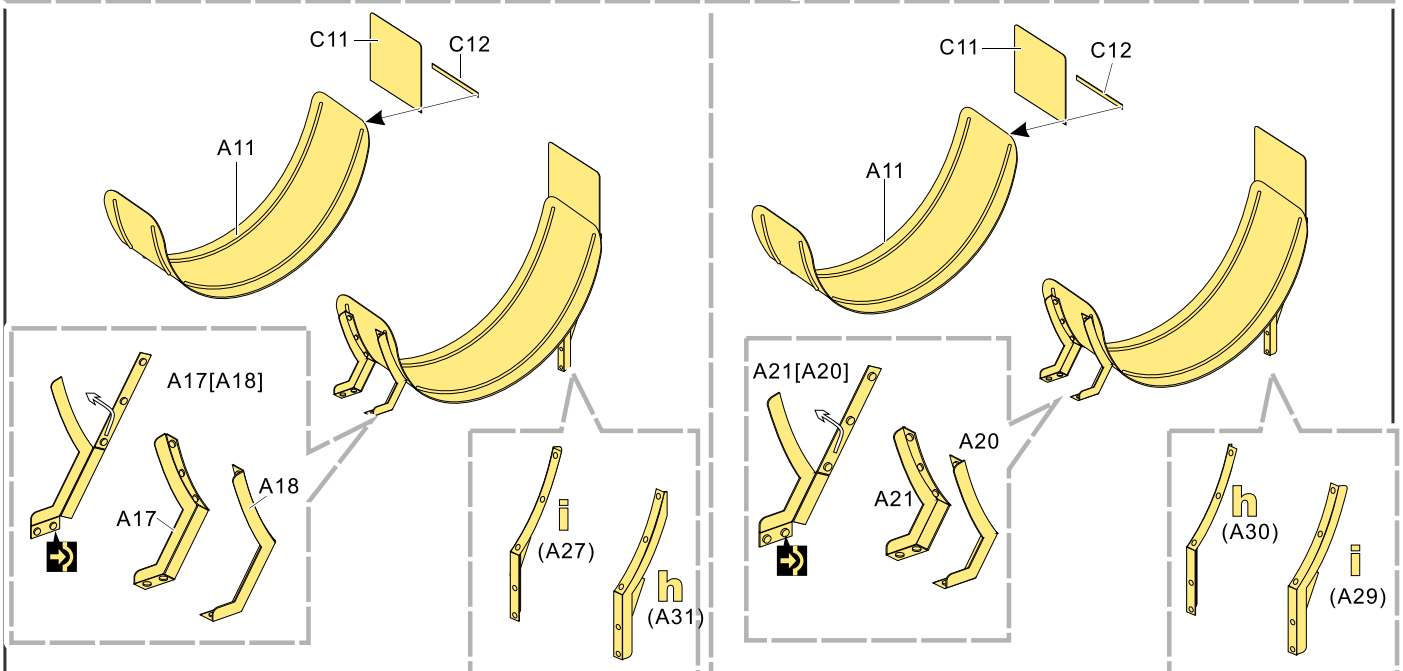

用尖端在凹槽处冲压
use penpoint to press on the dent

刻划片零件内侧面向上
Put the part upside down

用笔尖在凹槽处刺
Use penpoint to press on the dent

1/35 MILITARY MINIATURE VEHICLE UPGRADE SERIES PE35735

1/35 MILITARY MINIATURE VEHICLE UPGRADE SERIES PE35735

<http://www.voyagermodel.com/productdetails.asp?itemid=PE35735>

**VOYAGER
MODEL**

更多PE35735样品照片参考请扫一扫
MORE PICTUER OF PE 35735
REFERENCE SCAN HERE

1/35 MILITARY MINIATURE VEHICLE UPGRADE SERIES PE35735

1/35 MILITARY MINIATURE VEHICLE UPGRADE SERIES PE35735