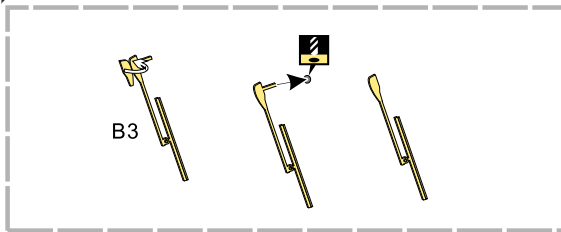

用尖端在凹槽处冲压
use penpoint to press on the dent

刻划片零件内侧面向上
Put the part upside down

用笔尖在凹槽处刺
Use penpoint to press on the dent

1/35 MILITARY MINIATURE VEHICLE UPGRADE SERIES PE35735

1/35 MILITARY MINIATURE VEHICLE UPGRADE SERIES PE35735