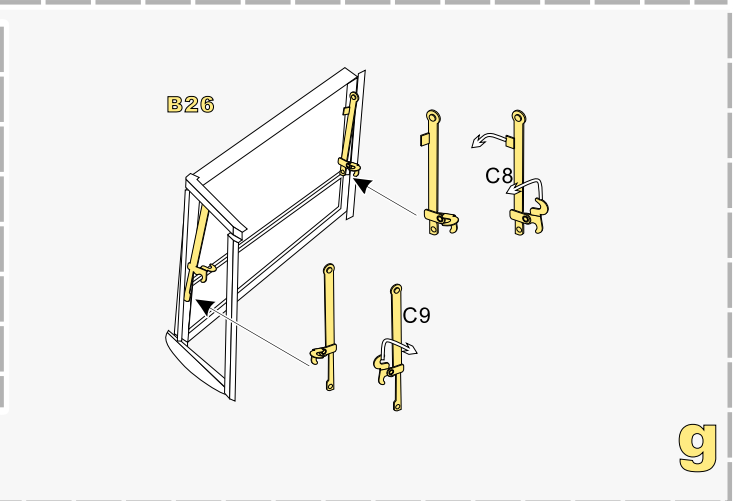

1/35 MILITARY MINIATURE VEHICLE UPGRADE SERIES PE35735

<http://www.voyagermodel.com/productdetails.asp?itemid=PE35735>

**VOYAGER
MODEL**

更多PE35735样品照片参考请扫一扫
MORE PICTUER OF PE 35735
REFERENCE SCAN HERE