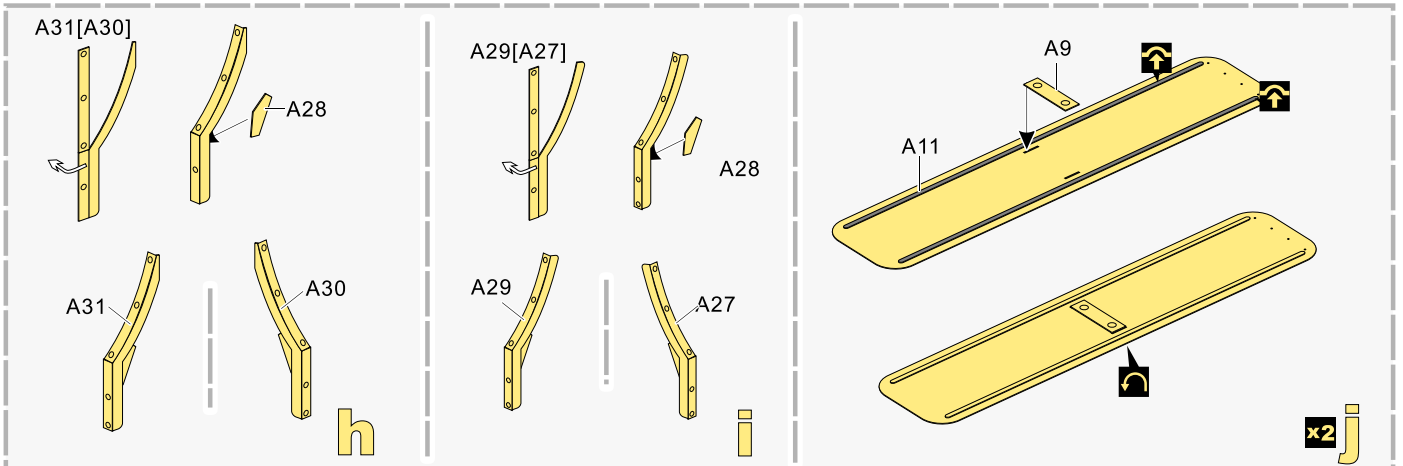

1/35 MILITARY MINIATURE VEHICLE UPGRADE SERIES PE35735