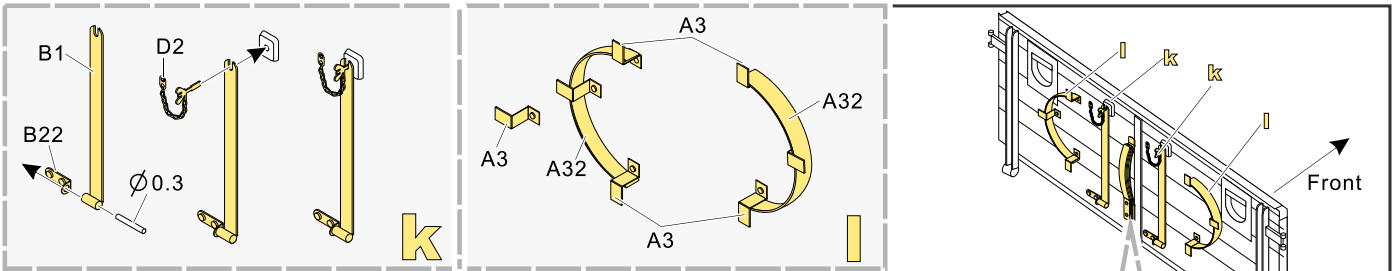

1/35 MILITARY MINIATURE VEHICLE UPGRADE SERIES PE35735

VOYAGERMODEL® 无微不至 极尽享受
Recommended item
PE 35649 WWII British AEC 4x4 Armored Command Vehicle "Dorchester"
PE 35734 WWII British AEC Matador truck early vision