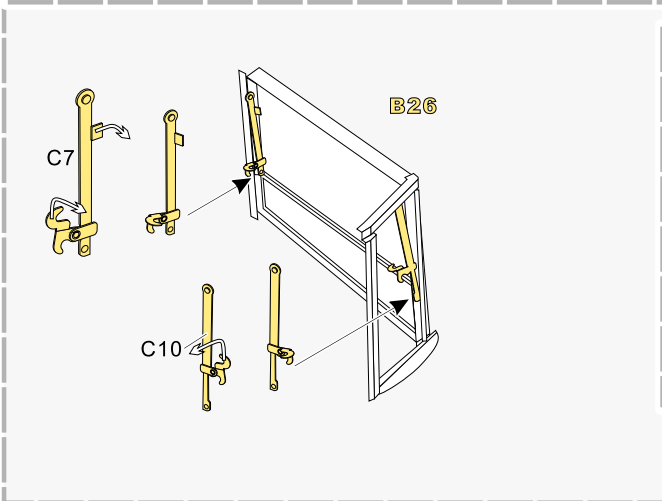

1/35 MILITARY MINIATURE VEHICLE UPGRADE SERIES PE35735

<http://www.voyagermodel.com/productdetails.asp?itemid=PE35735>

**VOYAGER
MODEL**

更多PE35735样品照片参考请扫一扫
MORE PICTUER OF PE 35735
REFERENCE SCAN HERE