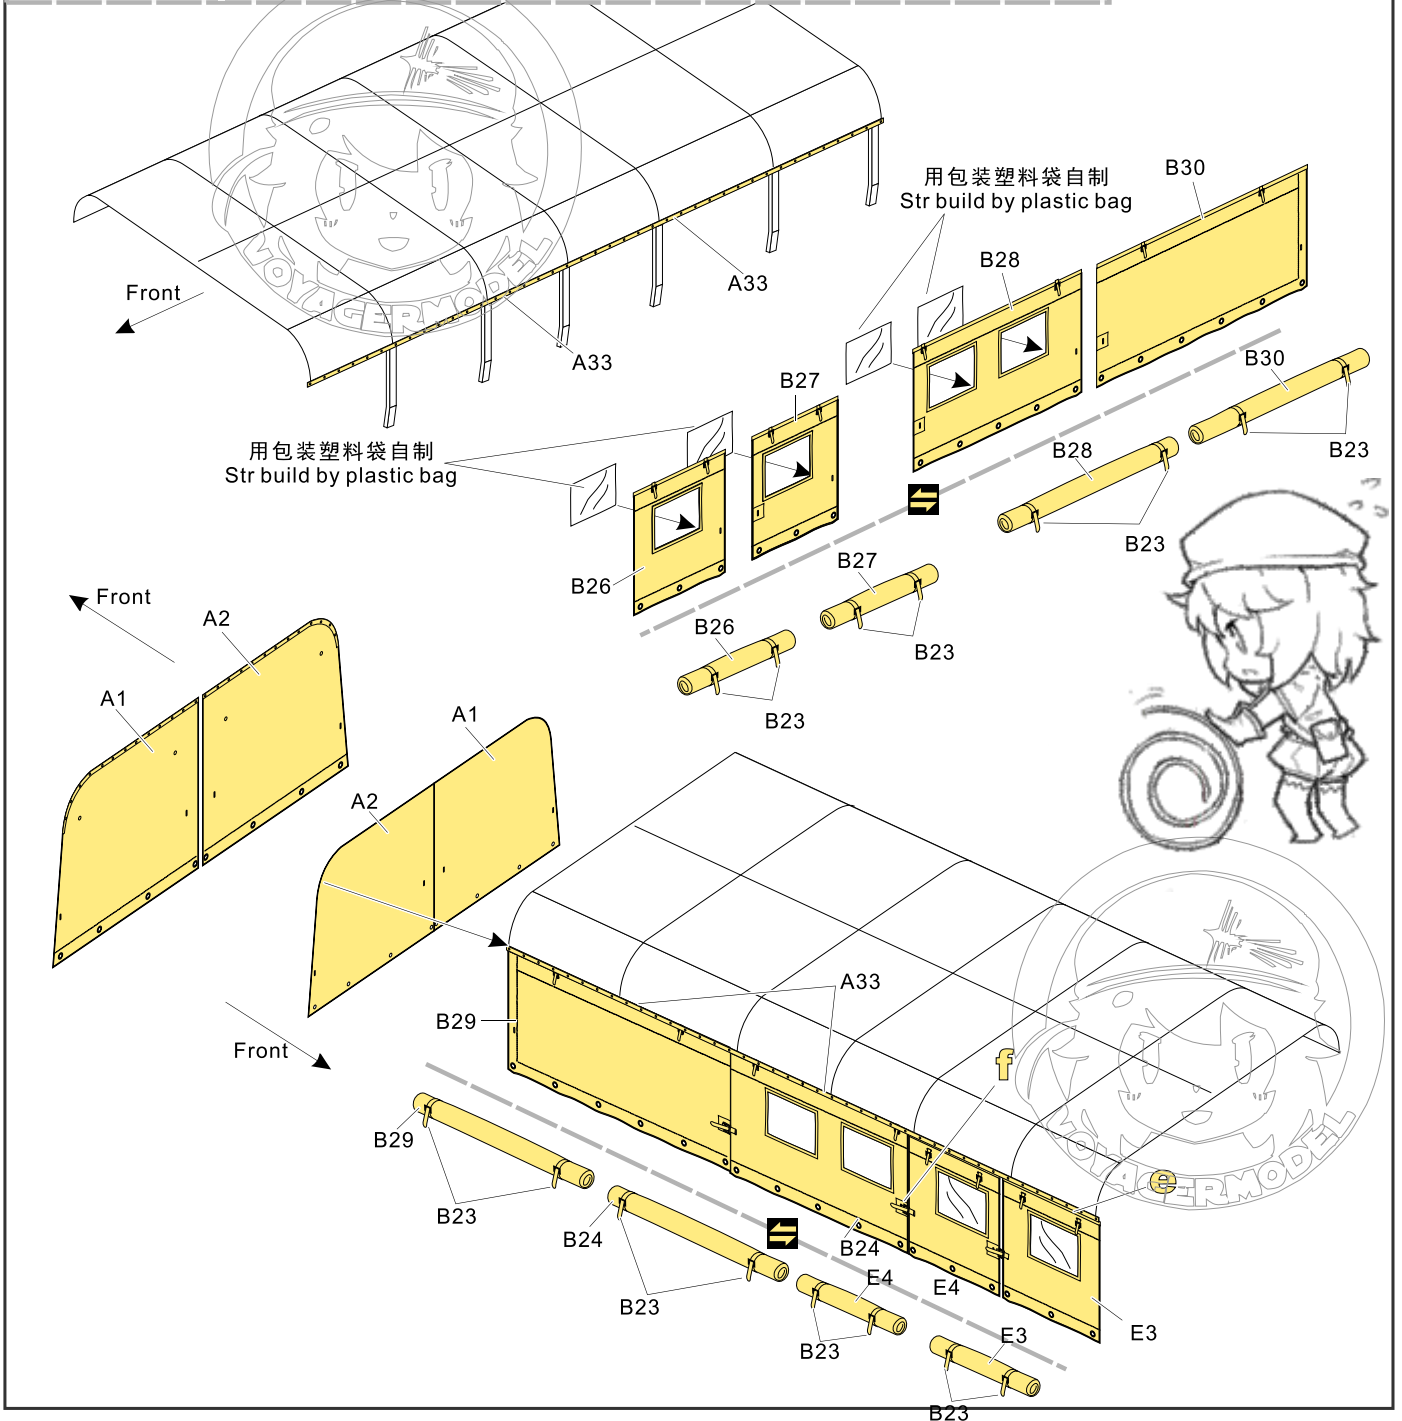

1/35 MILITARY MINIATURE VEHICLE UPGRADE SERIES PE35735

WWII British AEC Matador truck model vision

二战英军 AEC “斗牛士” 卡车中期型 基本改造件

[For AFV CLUB Af35239]

■ 推荐使用工具 RECOMMENDED TOOLS

- ↑ 安装
install
- ↩ 折叠
bend
- A1**
改造件零件编号
PE/resin part number
- B12**
原零件编号
kit part number
- C22**
被替换的原零件编号
replaced kit part number
- 另一侧相同制作
repeat on opposite side
- ✂ 切除
remove
- 🔪 打磨
grind off
- 📐 弧度卷曲
radial bending
- ✖**x2**
制作若干组
multiple assembly
- ⇄ 选择安装
alternative
- 🔧 钻孔
drill
- 📌 用胶棒制作
make from plastic rod

用尖端在凹槽处冲压
use penpoint to press on the dent

刻划片零件内侧面向上
Put the part upside down

用笔尖在凹槽处刺
Use penpoint to press on the dent

1/35 MILITARY MINIATURE VEHICLE UPGRADE SERIES PE35735

1/35 MILITARY MINIATURE VEHICLE UPGRADE SERIES PE35735

<http://www.voyagermodel.com/productdetails.asp?itemid=PE35735>

**VOYAGER
MODEL**

更多PE35735样品照片参考请扫一扫
MORE PICTUER OF PE 35735
REFERENCE SCAN HERE

1/35 MILITARY MINIATURE VEHICLE UPGRADE SERIES PE35735

1/35 MILITARY MINIATURE VEHICLE UPGRADE SERIES PE35735

VOYAGERMODEL® 无微不至 极尽享受
Recommended item
PE 35649 WWII British AEC 4x4 Armored Command Vehicle "Dorchester"
PE 35734 WWII British AEC Matador truck early vision