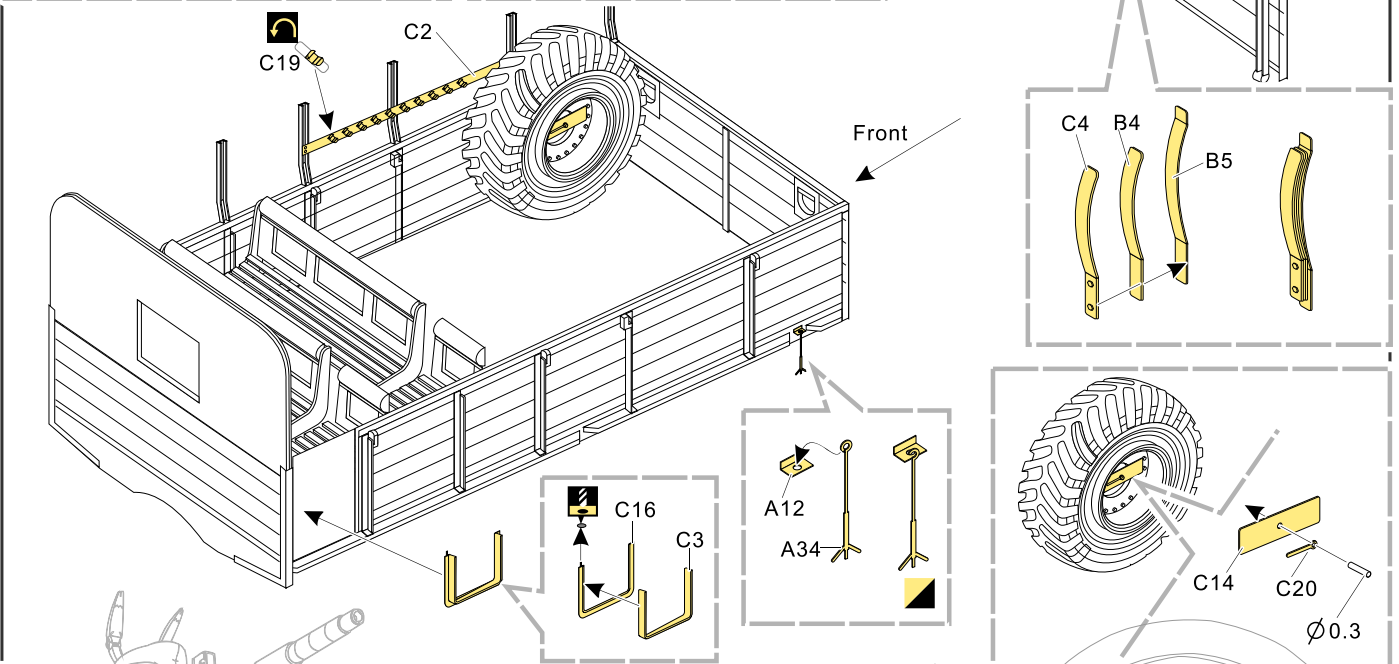

用尖端在凹槽处冲压
use penpoint to press on the dent

刻划片零件内侧面向上
Put the part upside down

用笔尖在凹槽处刺
Use penpoint to press on the dent

1/35 MILITARY MINIATURE VEHICLE UPGRADE SERIES PE35735

1/35 MILITARY MINIATURE VEHICLE UPGRADE SERIES PE35735

<http://www.voyagermodel.com/productdetails.asp?itemid=PE35735>

**VOYAGER
MODEL**

更多PE35735样品照片参考请扫一扫
MORE PICTUER OF PE 35735
REFERENCE SCAN HERE

1/35 MILITARY MINIATURE VEHICLE UPGRADE SERIES PE35735

1/35 MILITARY MINIATURE VEHICLE UPGRADE SERIES PE35735