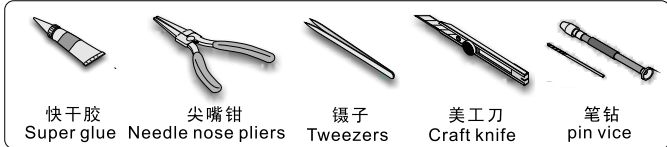

1/35 MILITARY MINIATURE VEHICLE UPGRADE SERIES PE35735

WWII British AEC Matador truck model vision

二战英军 AEC “斗牛士” 卡车中期型 基本改造件

[For AFV CLUB Af35239]

■ 推荐使用工具 RECOMMENDED TOOLS

- ↑ 安装
install
- ↩ 折叠
bend
- A1**
改造件零件编号
PE/resin part number
- B12**
原零件编号
kit part number
- C22**
被替换的原零件编号
replaced kit part number
- 另一侧相同制作
repeat on opposite side
- ✂ 切除
remove
- 🔪 打磨
grind off
- 📐 弧度卷曲
radial bending
- ✖**x2**
制作若干组
multiple assembly
- ⇄ 选择安装
alternative
- 🔧 钻孔
drill
- 📌 用胶棒制作
make from plastic rod

用尖端在凹槽处冲压
use penpoint to press on the dent

刻划片零件内侧面向上
Put the part upside down

用笔尖在凹槽处刺
Use penpoint to press on the dent

1/35 MILITARY MINIATURE VEHICLE UPGRADE SERIES PE35735

1/35 MILITARY MINIATURE VEHICLE UPGRADE SERIES PE35735