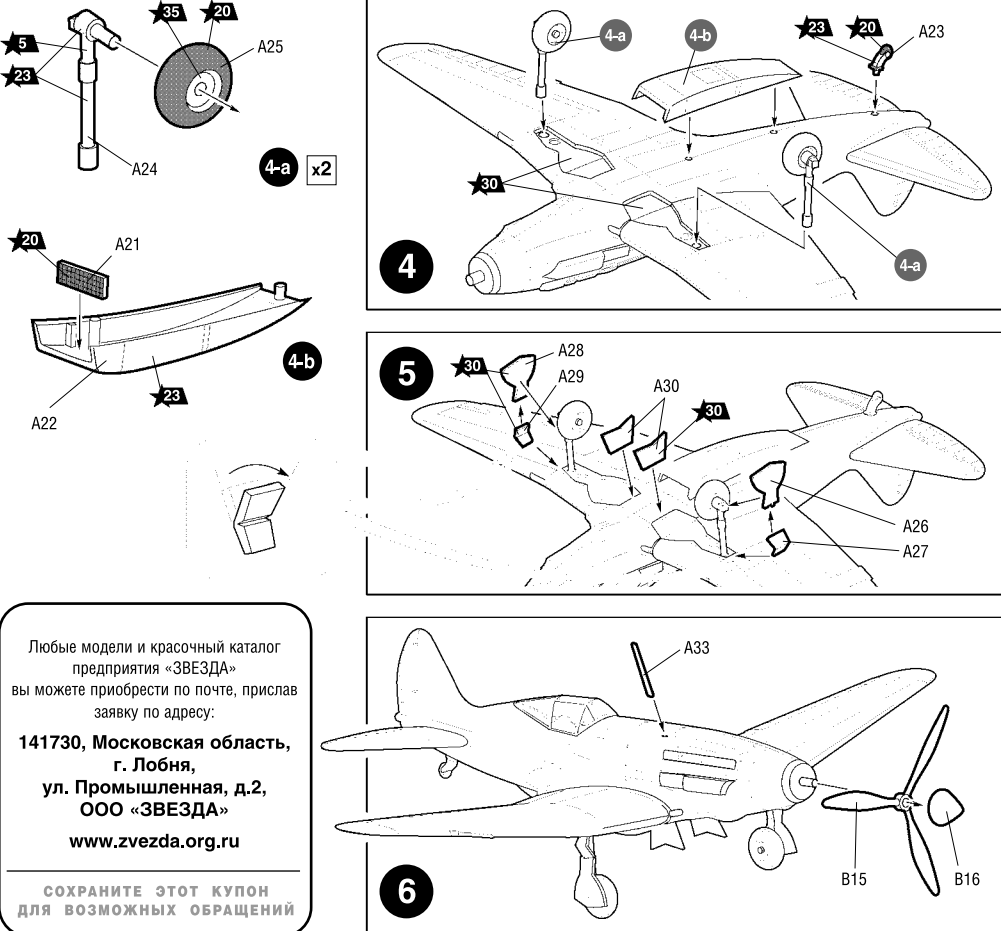

Любые модели и красочный каталог предприятия «ЗВЕЗДА» вы можете приобрести по почте, прислав заявку по адресу:
141730, Московская область, г. Лобня, ул. Промышленная, д.2, ООО «ЗВЕЗДА»
www.zvezda.org.ru
СОХРАНИТЕ ЭТОТ КУПОН ДЛЯ ВОЗМОЖНЫХ ОБРАЩЕНИЙ

3ВЕЗДА

Number	Color
191	chrome silver
113	rust
60	scarlett
34	white
33	black
65	aircraft blue
117	US light green
116	dark green
186	brown