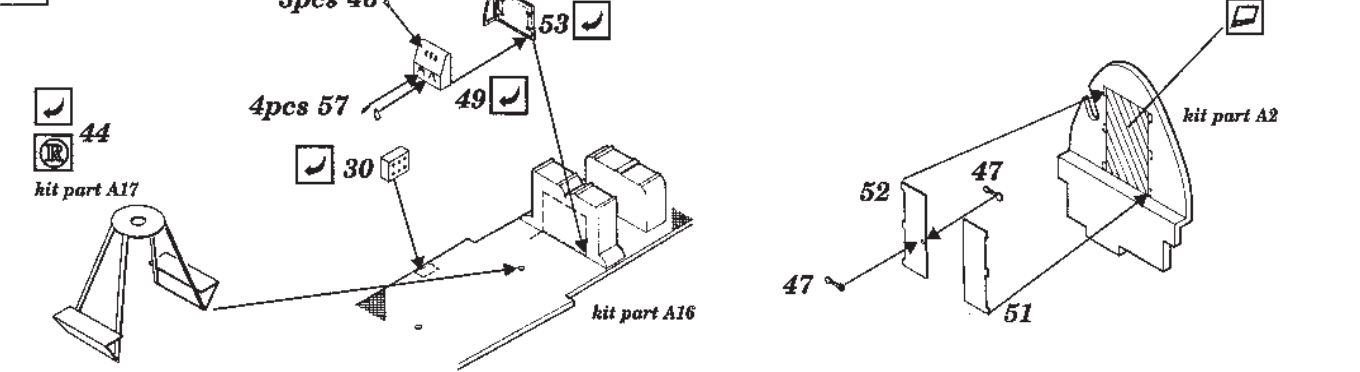

Beaufighter Mk.VI

1/48 scale detail set for Tamiya kit

48 215

- OPPOSITE SIDE
- REMOVE
- BEND
- REPLACE
- GRIND
- OPTION

A COCKPIT

B INTERIOR