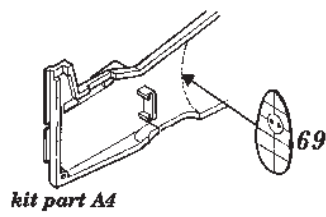

C ENGINE & GRILLS

D WHEEL WELL DOORS