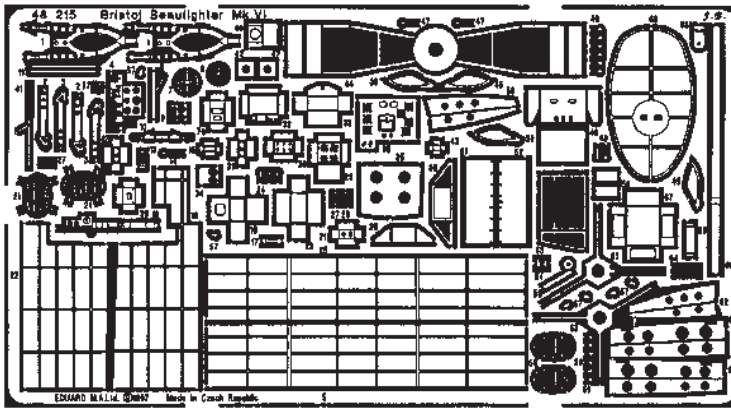

# Beaufighter Mk.VI

1/48 scale detail set for Tamiya kit

48 215

- OPPOSITE SIDE
- REMOVE
- BEND
- REPLACE
- GRIND
- OPTION

## A COCKPIT