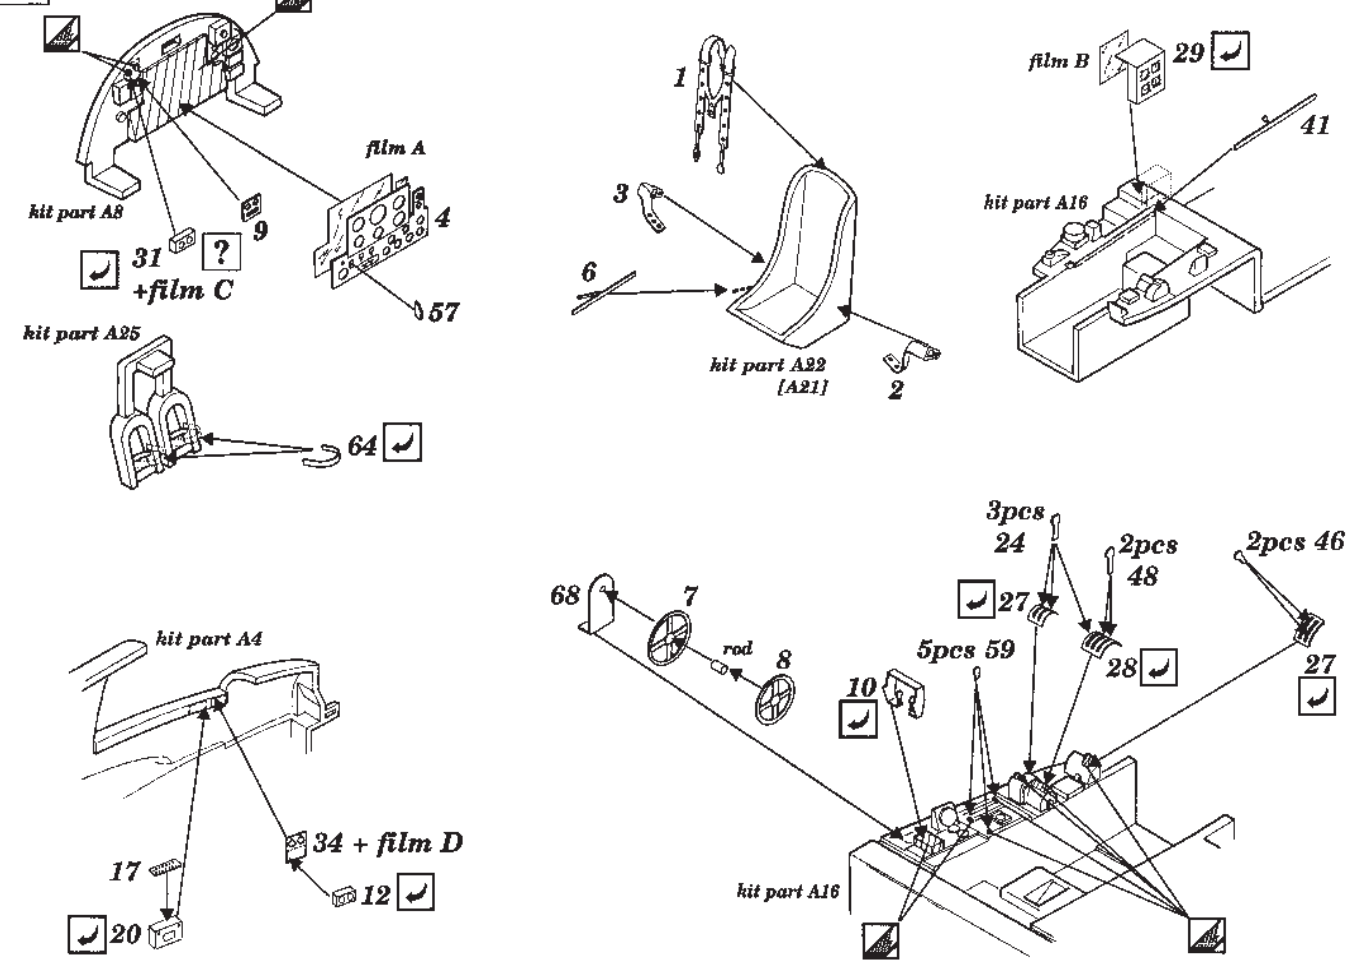

Beaufighter Mk.VI

1/48 scale detail set for Tamiya kit

48 215

- OPPOSITE SIDE
- REMOVE
- BEND
- REPLACE
- GRIND
- OPTION

A COCKPIT

B INTERIOR