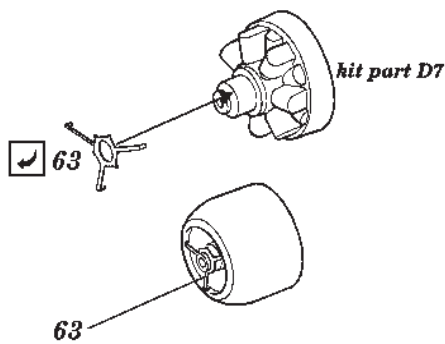

C ENGINE & GRILLS