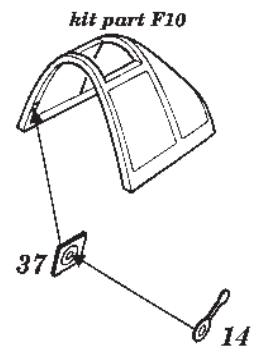

C ENGINE & GRILLS

D WHEEL WELL DOORS