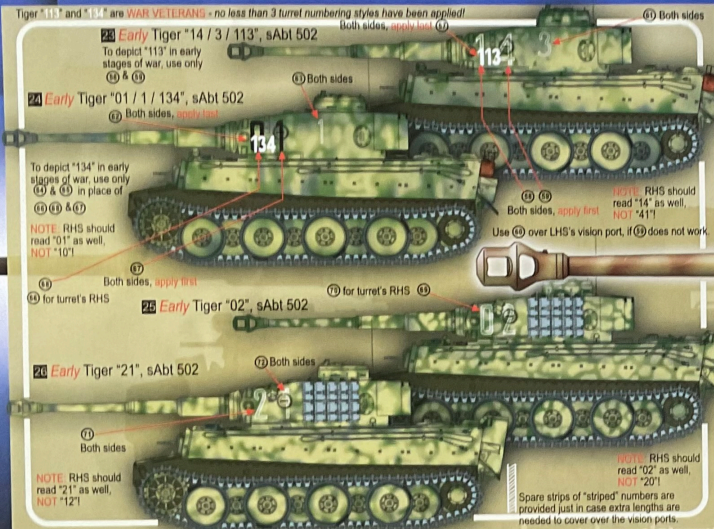

Markings provided for 26 specific vehicles, covering *Initial, Early* and *Mid* production Tiger Is.

References:

1. Tigers in Combat I, Wolfgang Schneider, J.J. Fedorowicz Publishing
2. Germany's Tiger Tanks D.W. to Tiger I, Thomas L. Jentz & Hilary L. Doyle, Schiffer Publishing Ltd
3. Germany's Tiger Tanks Tiger I & II Combat Tactics, Thomas L. Jentz & Hilary L. Doyle, Schiffer Publishing Ltd
4. Ground Power No. 026, Galileo Publishing Co.
5. Ground Power No. 026, Galileo Publishing Co.
6. Ground Power No. 029, Galileo Publishing Co.
7. Ground Power No. 036, Galileo Publishing Co.
8. Tiger I on the Eastern Front, Jean Reystayn, Histoire & Collections
9. Panzer Colors III, Bruce Culver, Squadron/Signal Publications
10. Tiger in action, Bruce Culver, Don Greer & Perry Manley, Squadron/Signal Publications
11. Tiger I & Tiger II, Horst Scheibert, Schiffer Military/Aviation History
12. Tiger I, Horst Scheibert, Schiffer Military/Aviation History
13. The Tiger Family, Horst Scheibert, Schiffer Military/Aviation History
14. Der Panzerkampfwagen Tiger an der Front Bildband und Tiger Fibel im Bild, Tomioka Yoshikatsu, Kobayashi Motofumi, Dai-Nippon Kaiga
15. Achtung Panzer! No. 6, Panzerkampfwagen Tiger, Mitsuuro Blioth, Dai-Nippon Kaiga

Markings of Schw.Pz.Abt. 502 & Schw.Pz.Kp. Meyer
(Initial, Early & Mid versions)

ECHOLON™
Fine Details

2005 © All rights reserved.

IMPORTANT: while the larger decals are connected together by clear films, it is always better to separate them for ease of application.