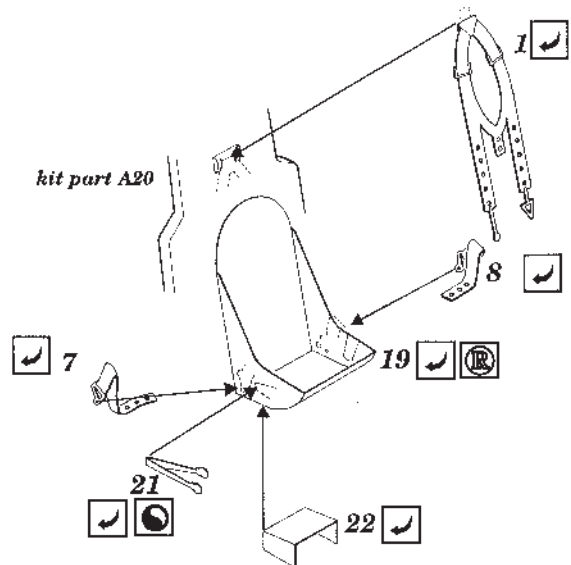

48 211

Meteor F.1

1/48 scale detail set for Tamiya kit

-  OPPOSITE SIDE
-  REMOVE
-  BEND
-  REPLACE
-  GRIND
-  OPTION

A COCKPIT

B INSTRUMENT PANEL

C SEAT

D COCKPIT FINAL ASSEMBLY