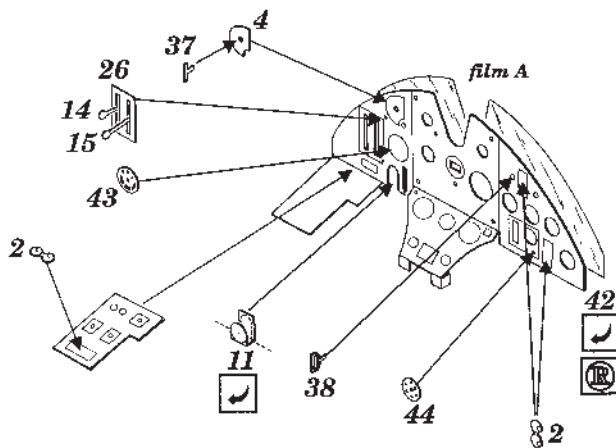

48 211

Meteor F.1

1/48 scale detail set for Tamiya kit

-  OPPOSITE SIDE
-  REMOVE
-  BEND
-  REPLACE
-  GRIND
-  OPTION

A COCKPIT

B INSTRUMENT PANEL

C SEAT

D COCKPIT FINAL ASSEMBLY