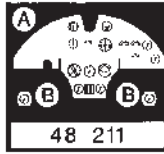

48 211

Meteor F.1

1/48 scale detail set for Tamiya kit

-  OPPOSITE SIDE
-  REMOVE
-  BEND
-  REPLACE
-  GRIND
-  OPTION

A COCKPIT

B INSTRUMENT PANEL

C SEAT

D COCKPIT FINAL ASSEMBLY