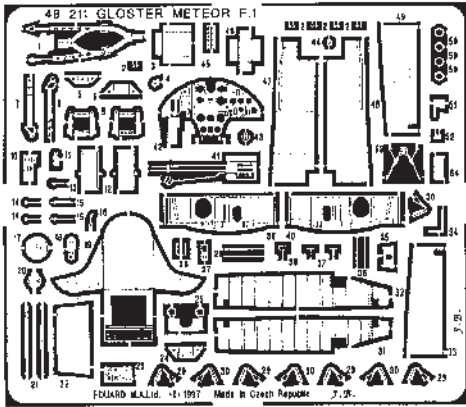

48 211

Meteor F.1

1/48 scale detail set for Tamiya kit

-  OPPOSITE SIDE
-  REMOVE
-  BEND
-  REPLACE
-  GRIND
-  OPTION

A COCKPIT

B INSTRUMENT PANEL

C SEAT

D COCKPIT FINAL ASSEMBLY

E AIR BRAKES

F UNDERCARRIAGE