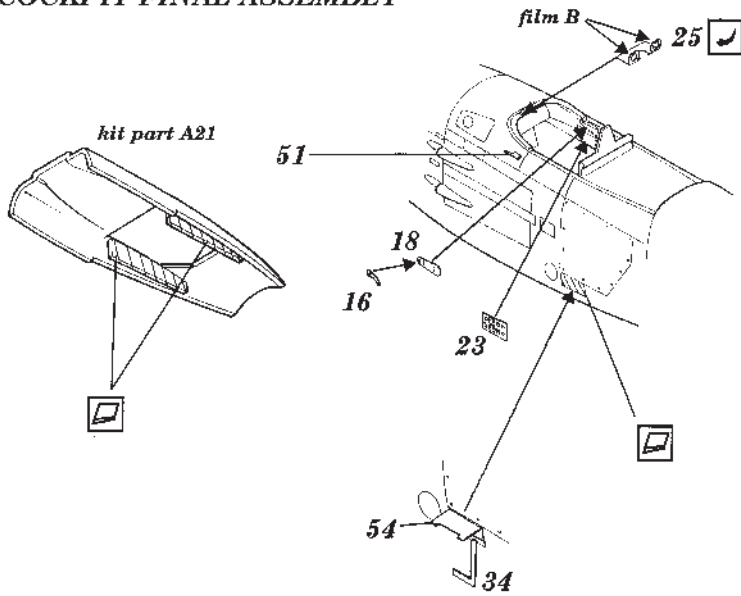

48 211

Meteor F.1

1/48 scale detail set for Tamiya kit

-  OPPOSITE SIDE
-  REMOVE
-  BEND
-  REPLACE
-  GRIND
-  OPTION

A COCKPIT

B INSTRUMENT PANEL

C SEAT

D COCKPIT FINAL ASSEMBLY

E AIR BRAKES

F UNDERCARRIAGE