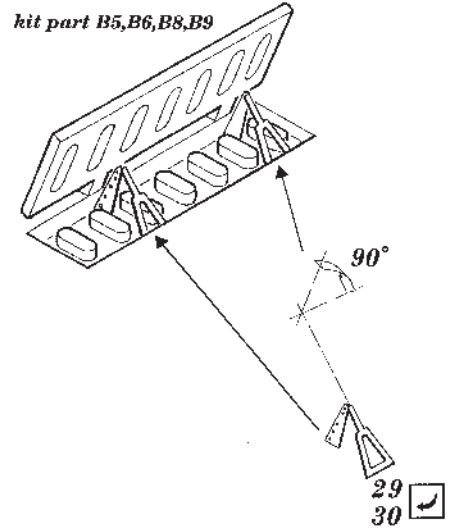

E AIR BRAKES