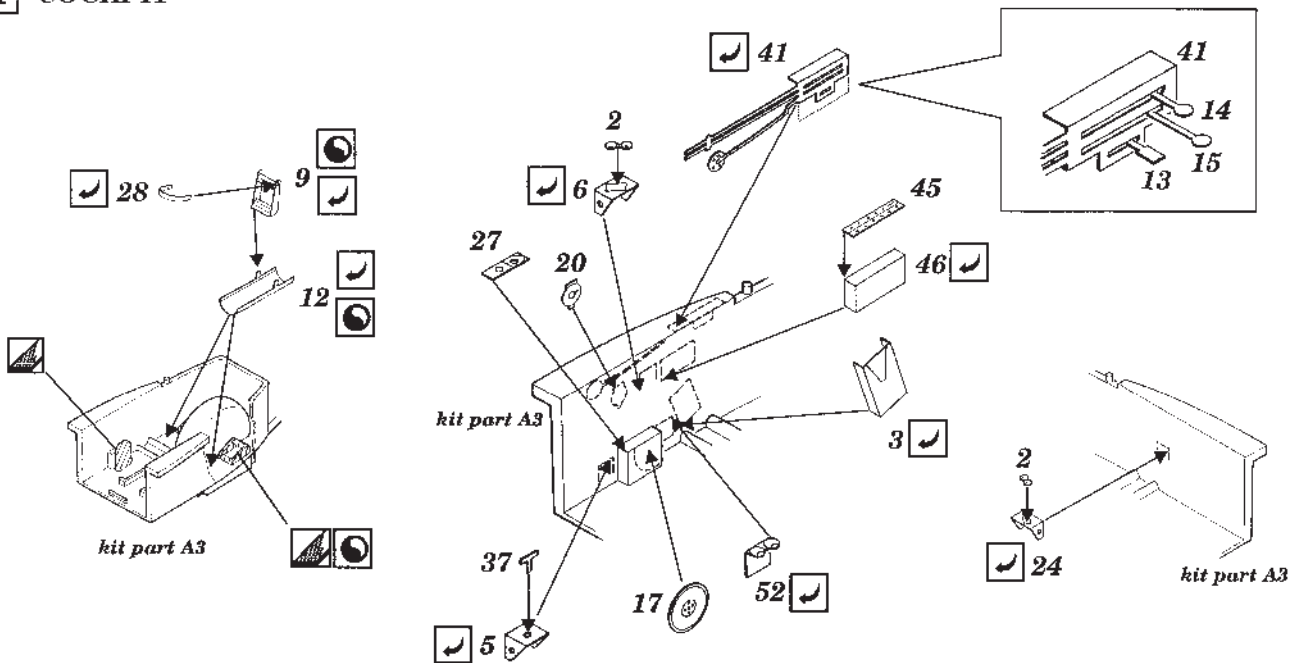

48 211

Meteor F.1

1/48 scale detail set for Tamiya kit

-  OPPOSITE SIDE
-  REMOVE
-  BEND
-  REPLACE
-  GRIND
-  OPTION

A COCKPIT

B INSTRUMENT PANEL

C SEAT

D COCKPIT FINAL ASSEMBLY

E AIR BRAKES

F UNDERCARRIAGE