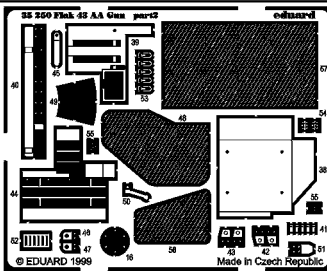

# Flak 43 AA Gun

1/35 scale detail set for Italeri kit

35 250

- OPPOSITE SIDE
- REMOVE
- REPLACE
- GRIND