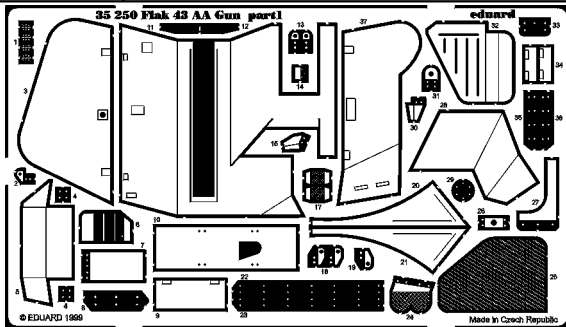

# Flak 43 AA Gun

1/35 scale detail set for Italeri kit

35 250

- OPPOSITE SIDE
- REMOVE
- REPLACE
- GRIND