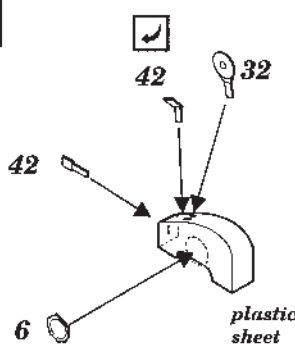

Tempest Mk.V

1/48 scale detail set for EDUARD kit

- OPPOSITE SIDE
- REMOVE
- BEND
- REPLACE
- GRIND

COCKPIT LEFT SIDE

COCKPIT RIGHT SIDE

FLOOR

A

B

C

RUDDER PEDALS

etched part 11

D