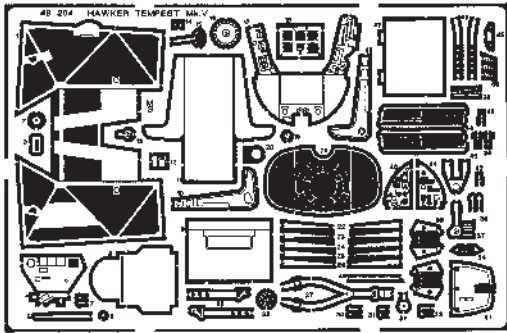

# Tempest Mk.V

1/48 scale detail set for EDUARD kit

-  OPPOSITE SIDE
-  REMOVE
-  BEND
-  REPLACE
-  GRIND

### COCKPIT LEFT SIDE

### COCKPIT RIGHT SIDE