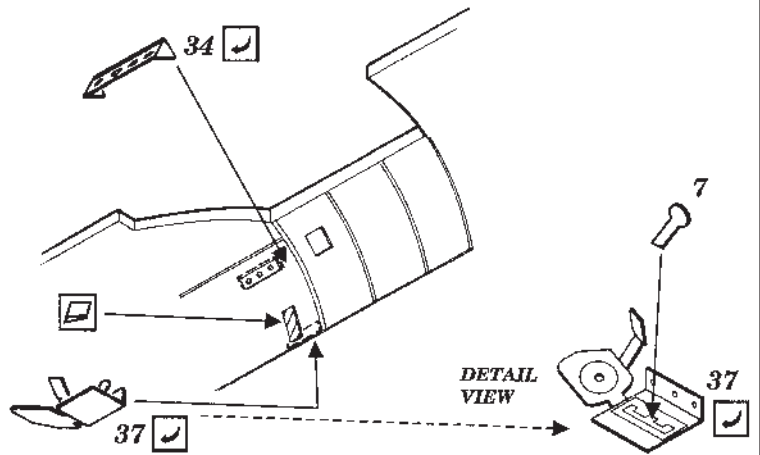

COCKPIT RIGHT SIDE