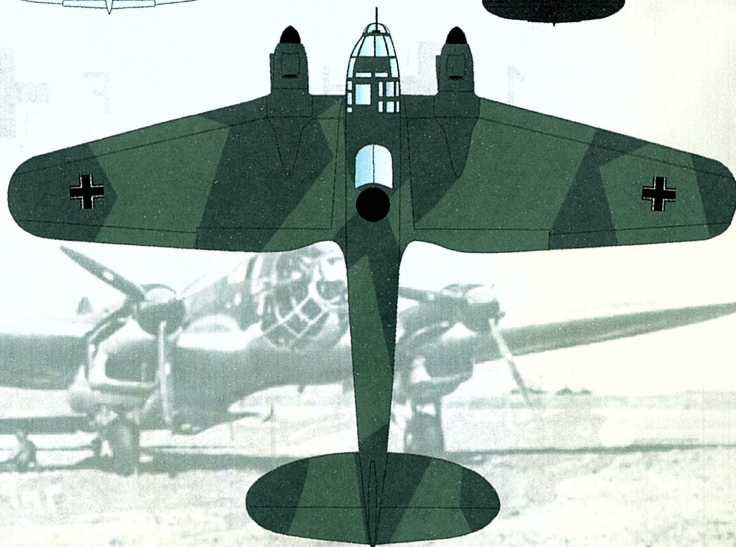

RLM-71 RLM-70 RLM-65
RLM 04 RLM 23 RLM 21
RLM 22

Heinkel He 111 Part-3
H-4 H-5 & H-6 Bombers

CATN° 72-185

PRINT & SCALE

INFO: PRINTSCALE@BK.RU

SCALE 1/72

- 1 **He 111 H-4 Unit/Location:** 2./KG 28, Sestschinskaya/Russia, Winter 1941/42
Code: 1T+HK