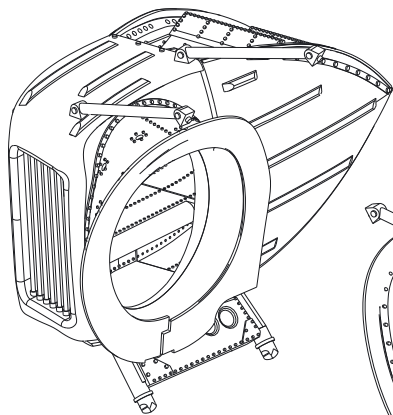

RESIN PARTS
FOR SCALE PLASTIC KITS

INSTRUCTION **RSU48-147**

YOU CAN FIND INSTRUCTIONS
IN PDF FORMAT ON THE WEBSITE

ENGINE EFFLUX SCREEN (EES) SYSTEM FOR MI-24V/VP ZVEZDA KIT

general issues: info@reskit.com.ua / claim resolution: claims@reskit.com.ua

4

5

RIGHT ENGINE EFFLUX SCREEN

1

2

3

4

5