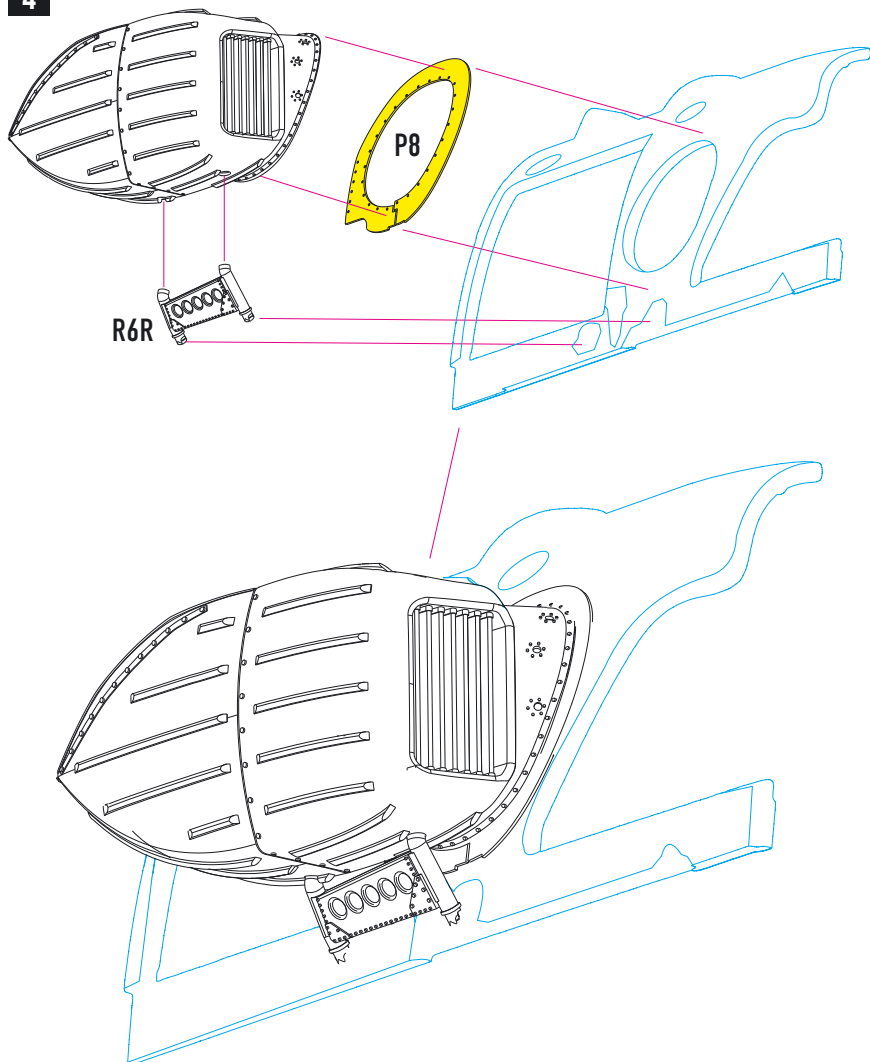

RESIN PARTS
FOR SCALE PLASTIC KITS

INSTRUCTION **RSU48-147**

YOU CAN FIND INSTRUCTIONS
IN PDF FORMAT ON THE WEBSITE

ENGINE EFFLUX SCREEN (EES) SYSTEM FOR MI-24V/VP ZVEZDA KIT

general issues: info@reskit.com.ua / claim resolution: claims@reskit.com.ua

4

5

RIGHT ENGINE EFFLUX SCREEN

1

2

3

4

5