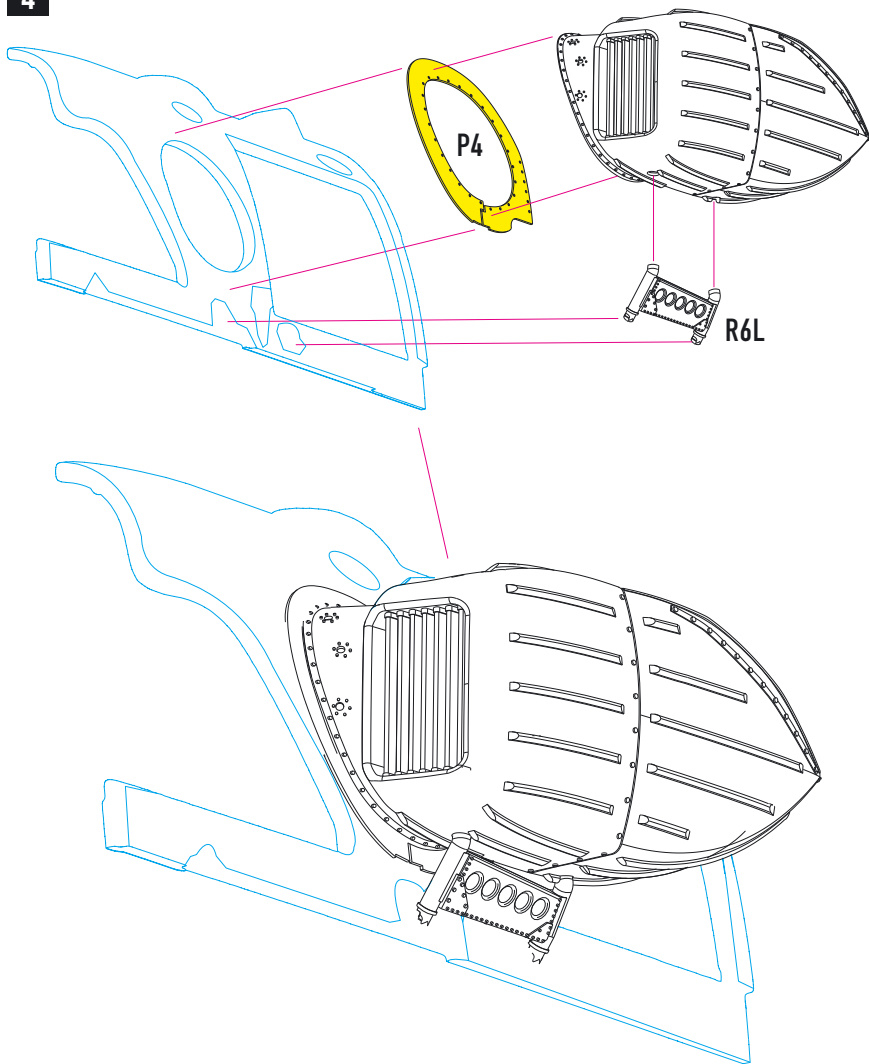

RESIN PARTS
FOR SCALE PLASTIC KITS

INSTRUCTION **RSU48-147**

YOU CAN FIND INSTRUCTIONS
IN PDF FORMAT ON THE WEBSITE

ENGINE EFFLUX SCREEN (EES) SYSTEM FOR MI-24V/VP ZVEZDA KIT

general issues: info@reskit.com.ua / claim resolution: claims@reskit.com.ua

WWW.RESKIT.COM.UA

[www.fb.com/reskit.official](https://www.facebook.com/reskit.official)

www.instagram.com/reskit_official

www.pinterest.com/reskit_official

LEFT ENGINE EFFLUX SCREEN

1

2

3

4

5

RIGHT ENGINE EFFLUX SCREEN

1

2

3

4

5