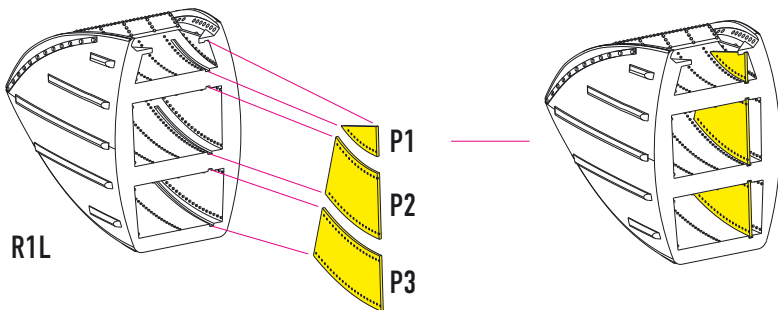

LEFT ENGINE EFFLUX SCREEN

1