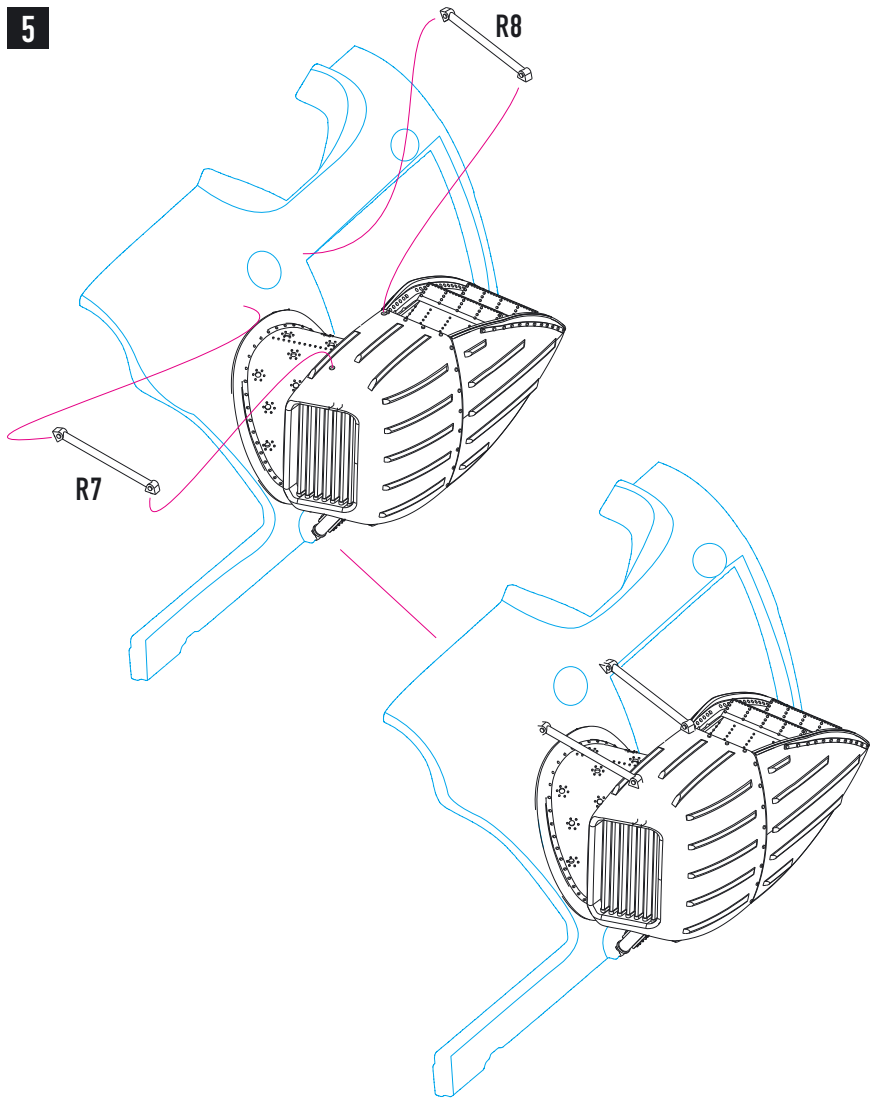

RESIN PARTS
FOR SCALE PLASTIC KITS

INSTRUCTION **RSU48-147**

YOU CAN FIND INSTRUCTIONS
IN PDF FORMAT ON THE WEBSITE

ENGINE EFFLUX SCREEN (EES) SYSTEM FOR MI-24V/VP ZVEZDA KIT

general issues: info@reskit.com.ua / claim resolution: claims@reskit.com.ua

WWW.RESKIT.COM.UA

[www.fb.com/reskit.official](https://www.facebook.com/reskit.official)

www.instagram.com/reskit_official

www.pinterest.com/reskit_official

LEFT ENGINE EFFLUX SCREEN

1

2

3

4

5

RIGHT ENGINE EFFLUX SCREEN

1

2

3

4

5