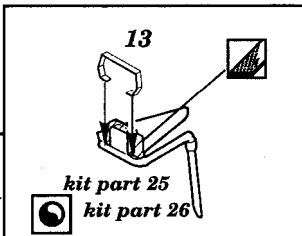

# TPz 1 FUCHS

1/35 scale detail set for Revell kit

35 244

- OPPOSITE SIDE
- REMOVE
- REPLACE
- GRIND

DECAL No.5,17,33,36