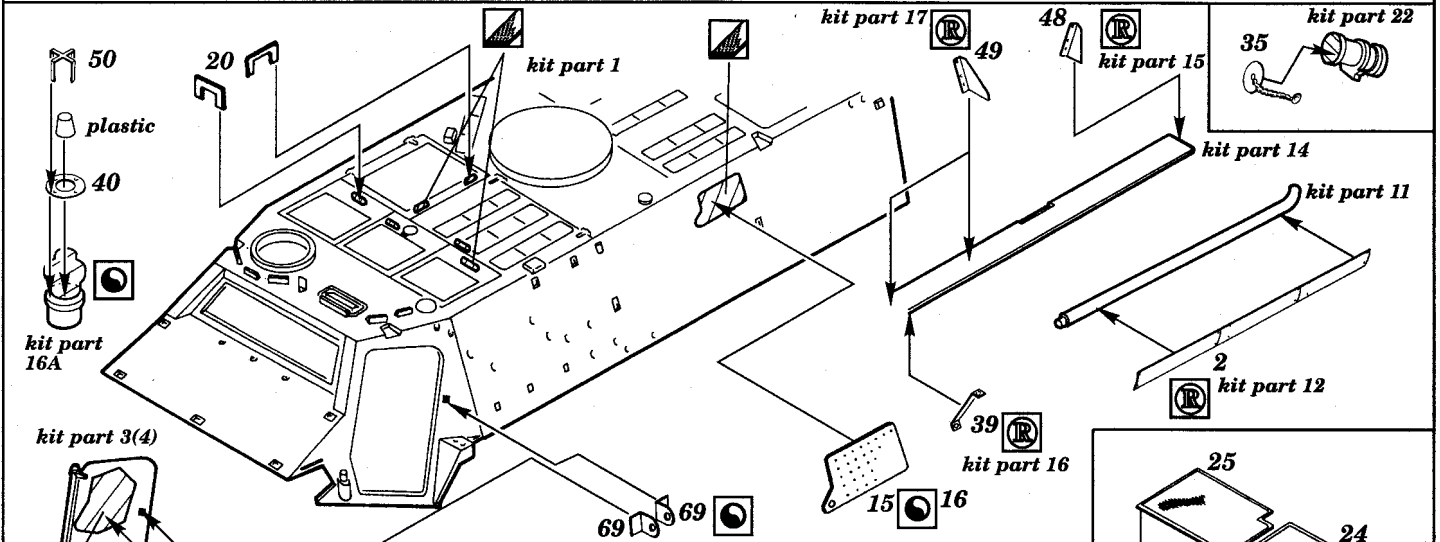

# TPz 1 FUCHS

1/35 scale detail set for Revell kit

35 244

- OPPOSITE SIDE
- REMOVE
- REPLACE
- GRIND

DECAL No.5,17,33,36