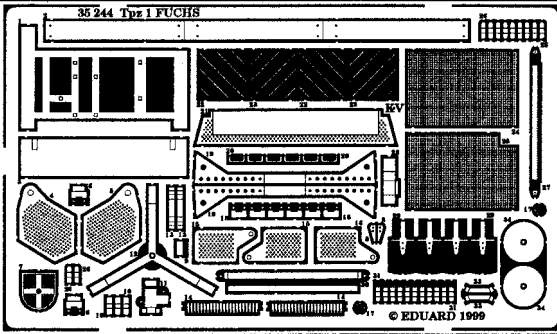

# TPz 1 FUCHS

1/35 scale detail set for Revell kit

35 244

- OPPOSITE SIDE
- REMOVE
- REPLACE
- GRIND

DECAL No.5,17,33,36