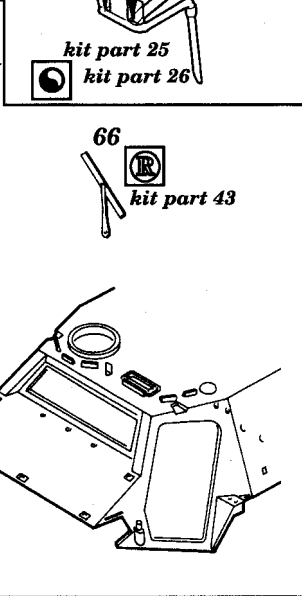

# TPz 1 FUCHS

1/35 scale detail set for Revell kit

35 244

- OPPOSITE SIDE
- REMOVE
- REPLACE
- GRIND

DECAL No.5,17,33,36