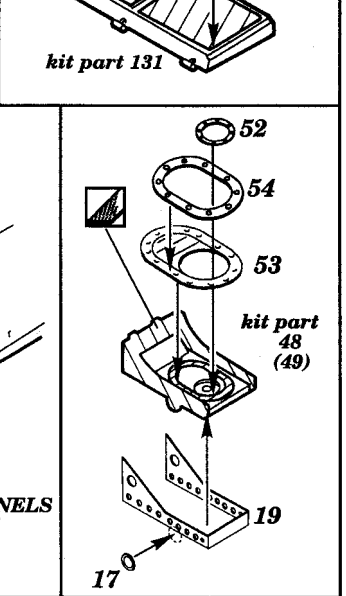

# TPz 1 FUCHS

1/35 scale detail set for Revell kit

35 244

- OPPOSITE SIDE
- REMOVE
- REPLACE
- GRIND

DECAL No.5,17,33,36