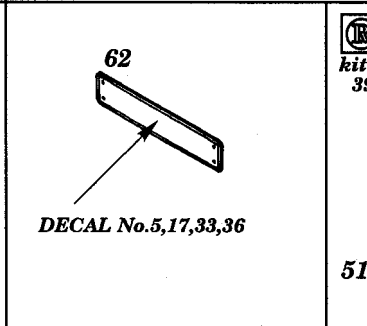

# TPz 1 FUCHS

1/35 scale detail set for Revell kit

35 244

- OPPOSITE SIDE
- REMOVE
- REPLACE
- GRIND

DECAL No.5,17,33,36