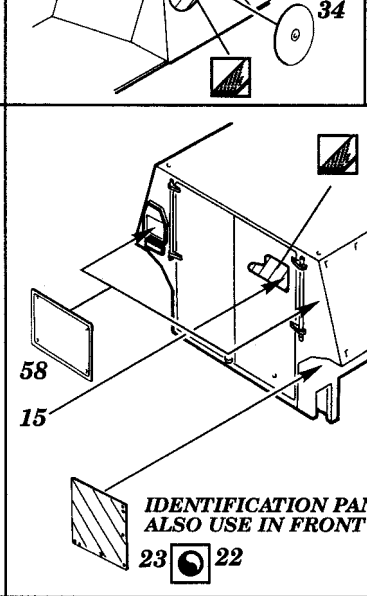

# TPz 1 FUCHS

1/35 scale detail set for Revell kit

35 244

- OPPOSITE SIDE
- REMOVE
- REPLACE
- GRIND

DECAL No.5,17,33,36