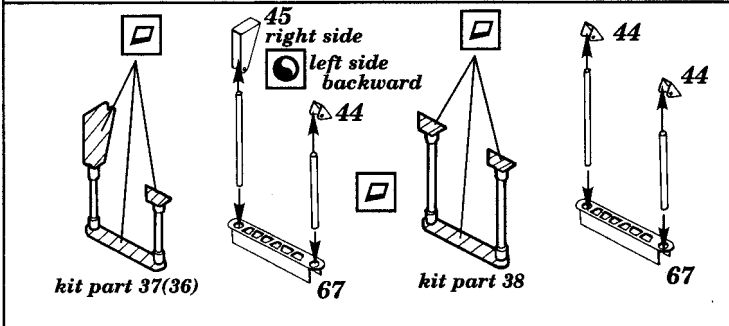

# TPz 1 FUCHS

1/35 scale detail set for Revell kit

35 244

- OPPOSITE SIDE
- REMOVE
- REPLACE
- GRIND

DECAL No.5,17,33,36