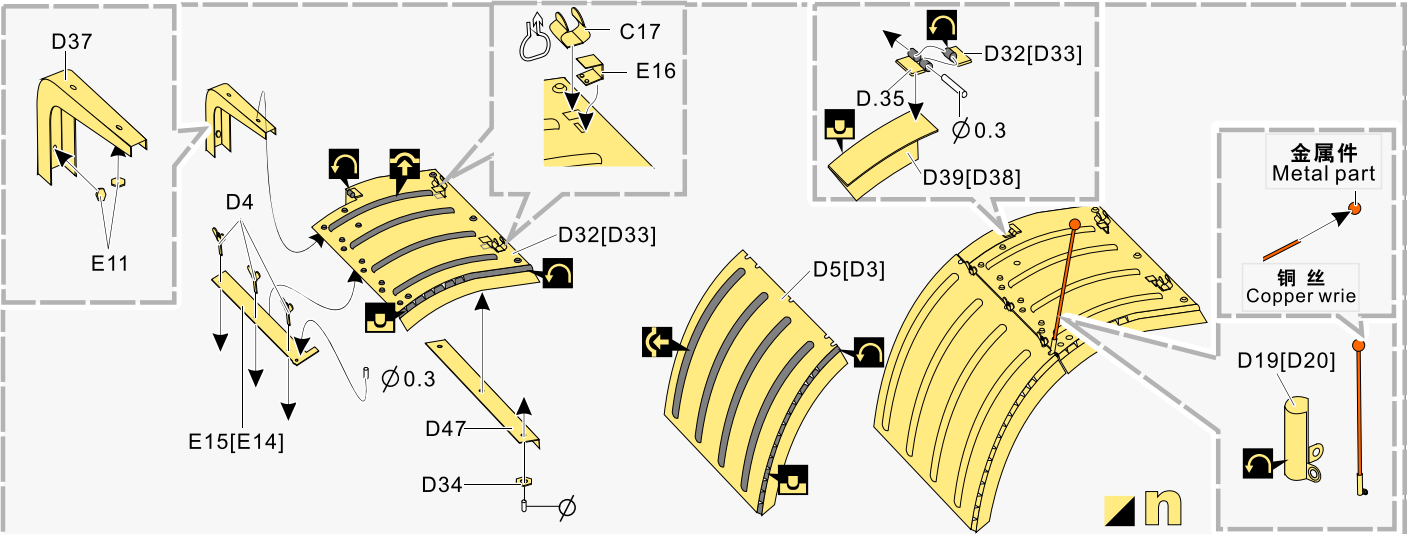

1/35 MILITARY MINIATURE VEHICLE UPGRADE SERIES PE35998