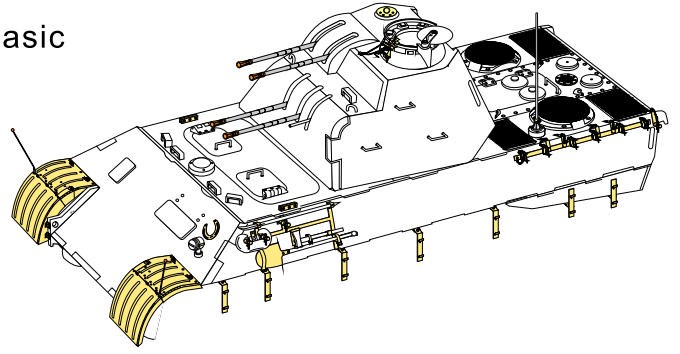

1/35 MILITARY MINIATURE VEHICLE UPGRADE SERIES PE35998

WWII German Panther D Tank Late version Basic

二战德军豹D型坦克后期生产型基本改造件

[For TAKOM 2104]

推荐使用工具 RECOMMENDED TOOLS

- 安装
install
- 折叠
bend
- A1**

改造件零件编号
PE/resin part number
- B12**

原零件编号
kit part number
- C22**

被替换的原零件编号
replaced kit part number
- 另一侧相同制作
repeat on opposite side
- 切除
remove
- 打磨
grind off
- 弧度卷曲
radial bending
- x2**

制作若干组
multiple assembly
- 选择安装
alternative
- 钻孔
drill
- 用胶棒制作
make from plastic rod

用尖端在凹槽处冲压
use penpoint to press on the dent

蚀刻片零件内侧面向上
Put the part upside down
用笔尖在凹槽处刺
Use penpoint to press on the dent

1/35 MILITARY MINIATURE VEHICLE UPGRADE SERIES PE35998

b **x2 c** **x8 d** **e** **f**