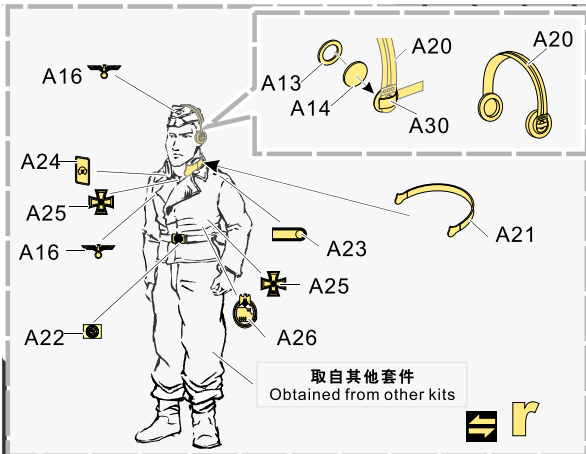

x2 g **x6 h** **i**

j **x2 k**

x2 l **m**

1/35 MILITARY MINIATURE VEHICLE UPGRADE SERIES PE35998

1/35 MILITARY MINIATURE VEHICLE UPGRADE SERIES PE35998

Recommended item

VBS0165	WWII German 37mm FLAK43/1 L/60 Barrel (Double set)
VBS0163	Modern US M256 120mm M1 Abrams Gun Barrel w/smoke discharger
VBS0319	WWII German Magazines & Ammo Boxes for 37mm FlaK43
VBS0320	WWII German 37mm FlaK43 Ammunition cartridge
PEA 428	WWII German Panther D AntiAircraft Armor
PEA 429	WWII German Panther A/D Schurzen