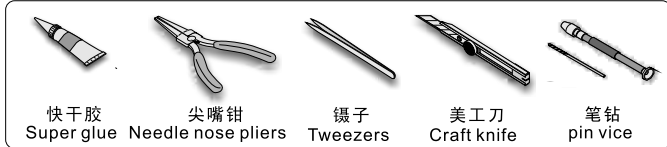

1/35 MILITARY MINIATURE VEHICLE UPGRADE SERIES PE35998

WWII German Panther D Tank Late version Basic

二战德军豹D型坦克后期生产型基本改造件

[For TAKOM 2104]

推荐使用工具 RECOMMENDED TOOLS