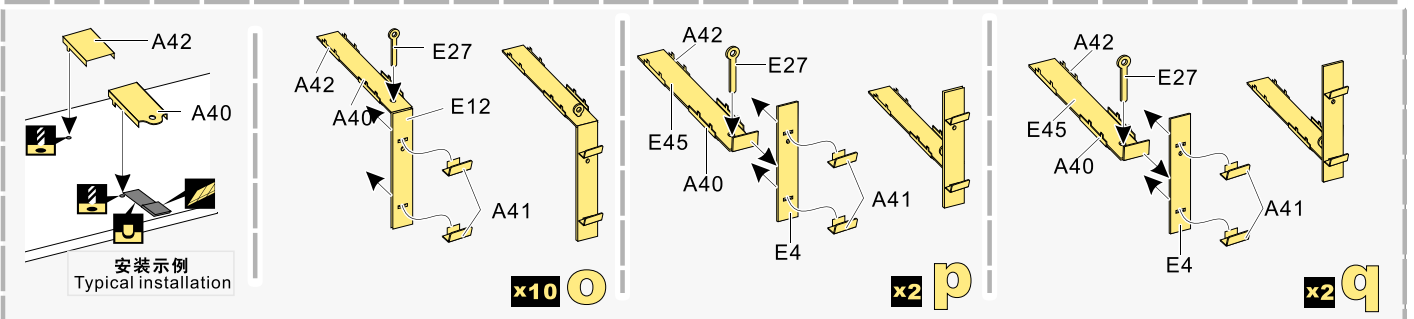

1/35 MILITARY MINIATURE VEHICLE UPGRADE SERIES PE35998