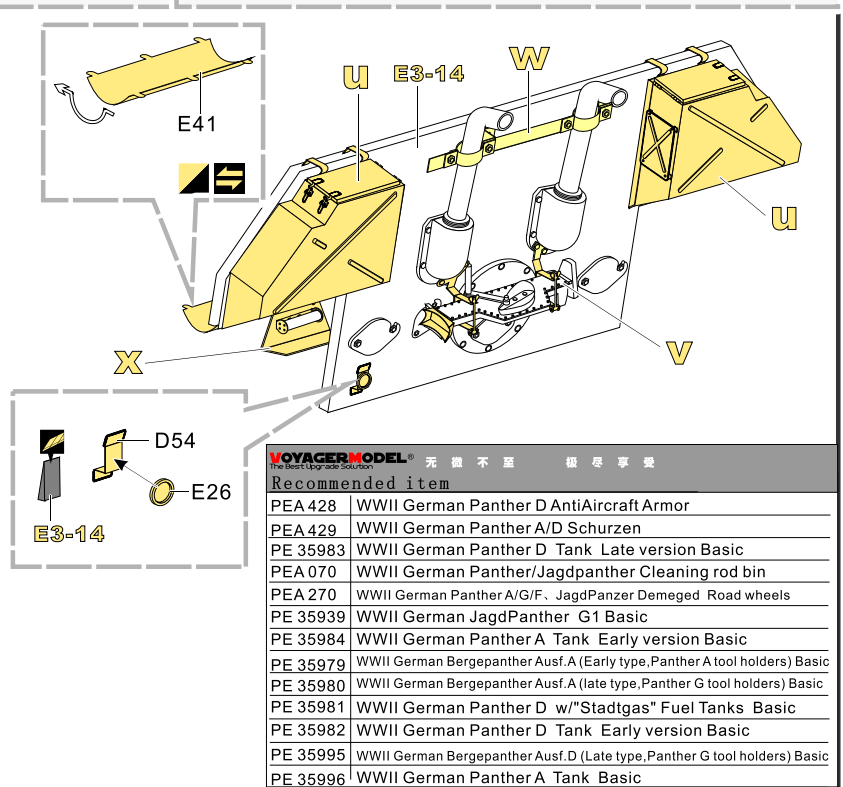

1/35 MILITARY MINIATURE VEHICLE UPGRADE SERIES PE35998

VOYAGERMODEL® 无微不至 极尽享受
The Best Upgrade Solution

Recommended item

PEA 428	WWII German Panther D AntiAircraft Armor
PEA 429	WWII German Panther A/D Schurzen
PE 35983	WWII German Panther D Tank Late version Basic
PEA 070	WWII German Panther/Jagdpanther Cleaning rod bin
PEA 270	WWII German Panther A/G/F. JagdPanzer Demeged Road wheels
PE 35939	WWII German JagdPanther G1 Basic
PE 35984	WWII German Panther A Tank Early version Basic
PE 35979	WWII German Bergepanther Ausf.A (Early type, Panther A tool holders) Basic
PE 35980	WWII German Bergepanther Ausf.A (late type, Panther G tool holders) Basic
PE 35981	WWII German Panther D w/"Stadtgas" Fuel Tanks Basic
PE 35982	WWII German Panther D Tank Early version Basic
PE 35995	WWII German Bergepanther Ausf.D (Late type, Panther G tool holders) Basic
PE 35996	WWII German Panther A Tank Basic