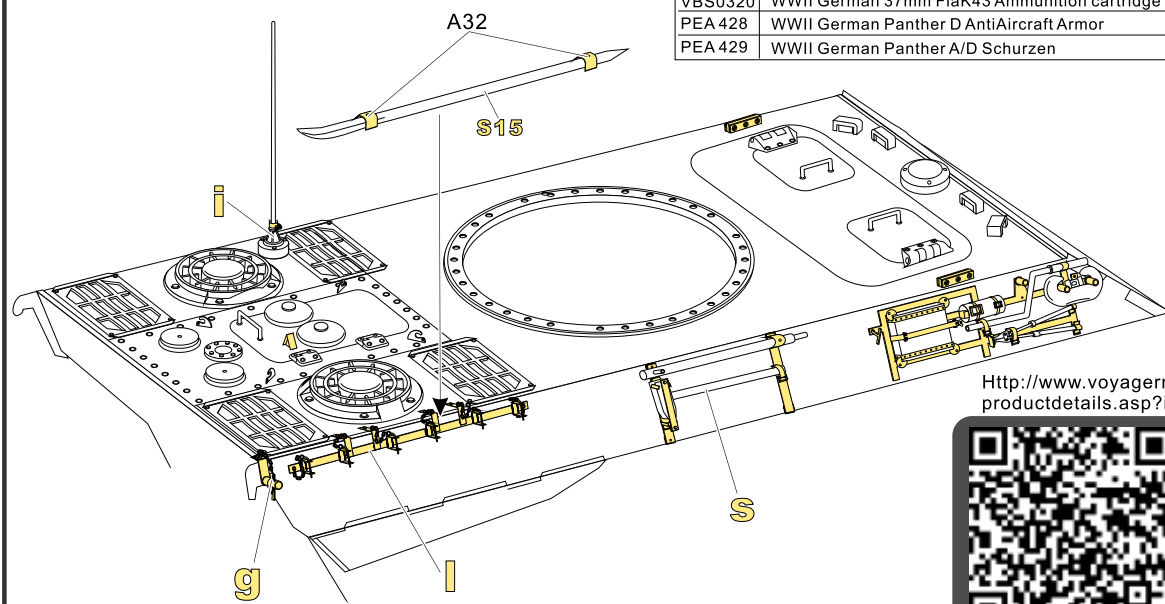

Recommended item

VBS0165	WWII German 37mm FLAK43/1 L/60 Barrel (Double set)
VBS0163	Modern US M256 120mm M1 Abrams Gun Barrel w/smoke discharger
VBS0319	WWII German Magazines & Ammo Boxes for 37mm FlaK43
VBS0320	WWII German 37mm FlaK43 Ammunition cartridge
PEA 428	WWII German Panther D AntiAircraft Armor
PEA 429	WWII German Panther A/D Schurzen