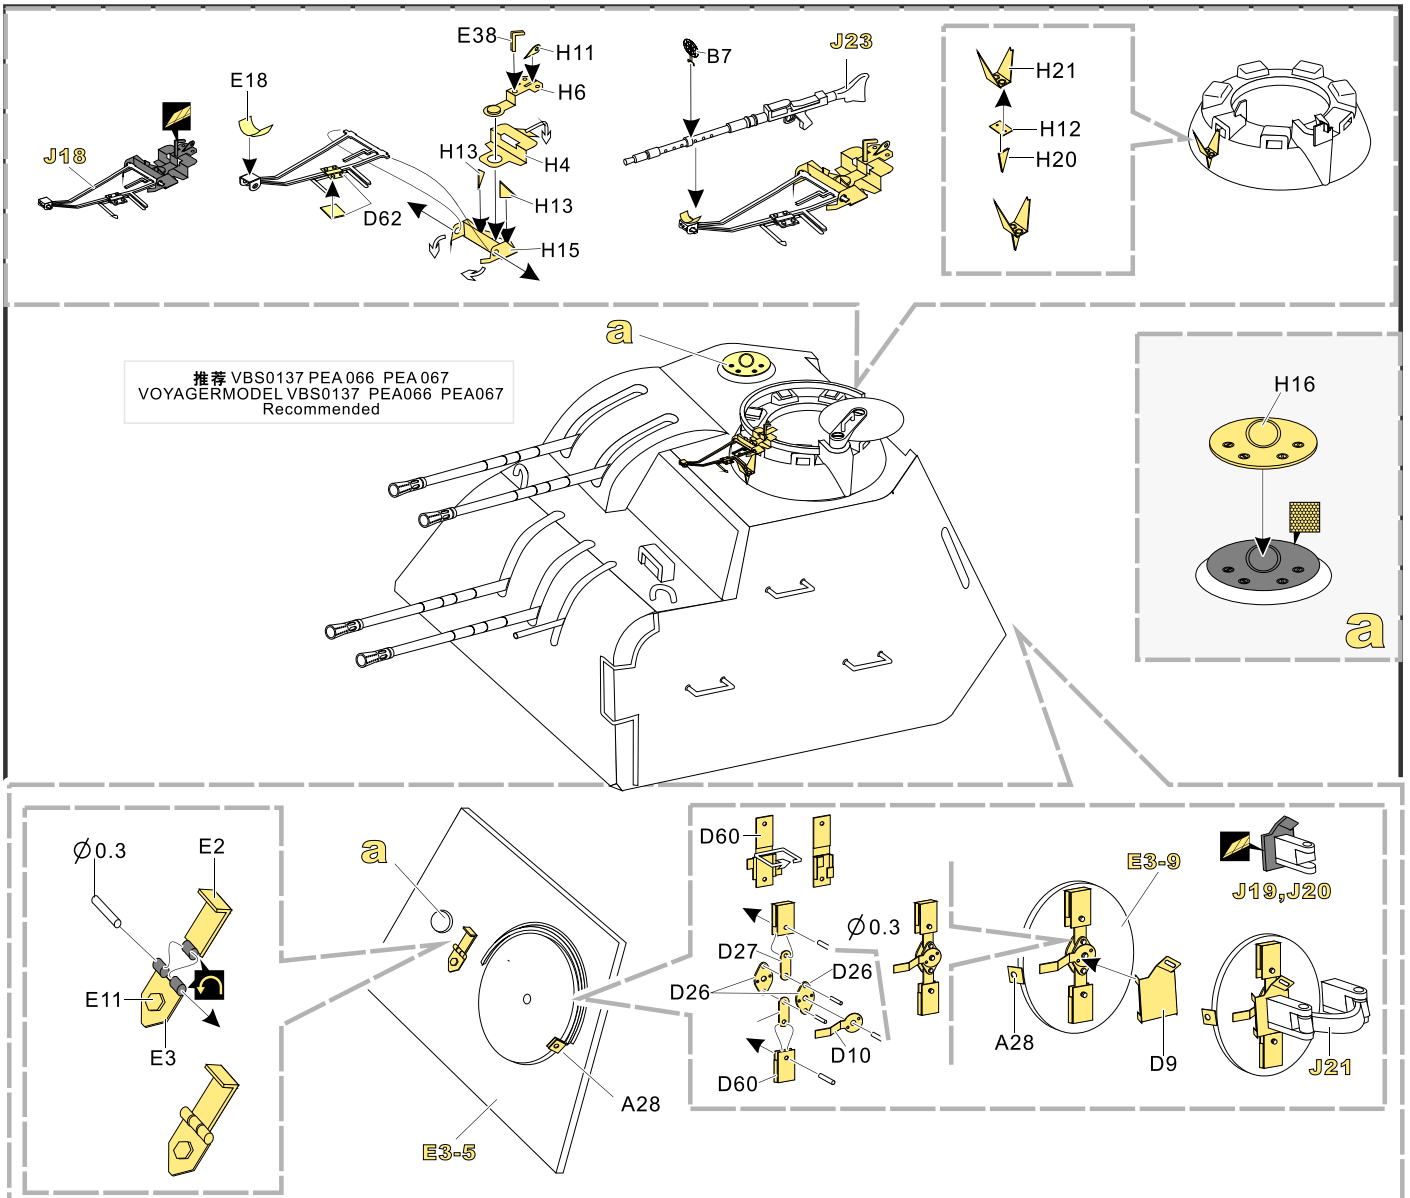

1/35 MILITARY MINIATURE VEHICLE UPGRADE SERIES PE35998

WWII German Panther D Tank Late version Basic

二战德军豹D型坦克后期生产型基本改造件

[For TAKOM 2104]

推荐使用工具 RECOMMENDED TOOLS

- 安装
install
- 折叠
bend
- A1**

改造件零件编号
PE/resin part number
- B12**

原零件编号
kit part number
- C22**

被替换的原零件编号
replaced kit part number
- 另一侧相同制作
repeat on opposite side
- 切除
remove
- 打磨
grind off
- 弧度卷曲
radial bending
- x2**

制作若干组
multiple assembly
- 选择安装
alternative
- 钻孔
drill
- 用胶棒制作
make from plastic rod

用尖端在凹槽处冲压
use penpoint to press on the dent

蚀刻片零件内侧面向上
Put the part upside down
用笔尖在凹槽处刺
Use penpoint to press on the dent

1/35 MILITARY MINIATURE VEHICLE UPGRADE SERIES PE35998

b **x2 c** **x8 d** **e** **f**