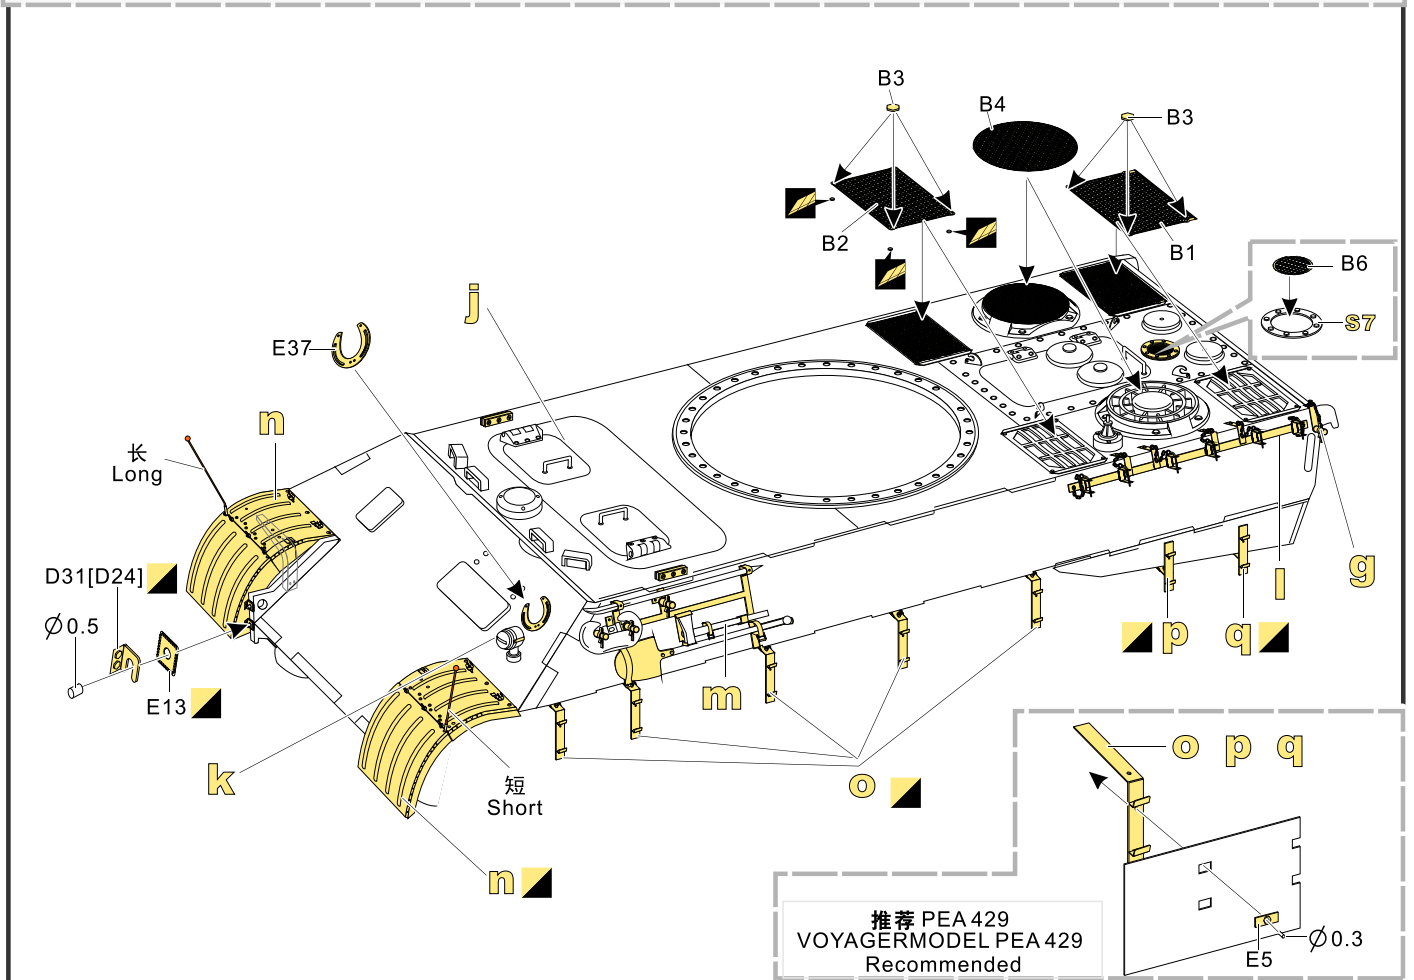

1/35 MILITARY MINIATURE VEHICLE UPGRADE SERIES PE35998