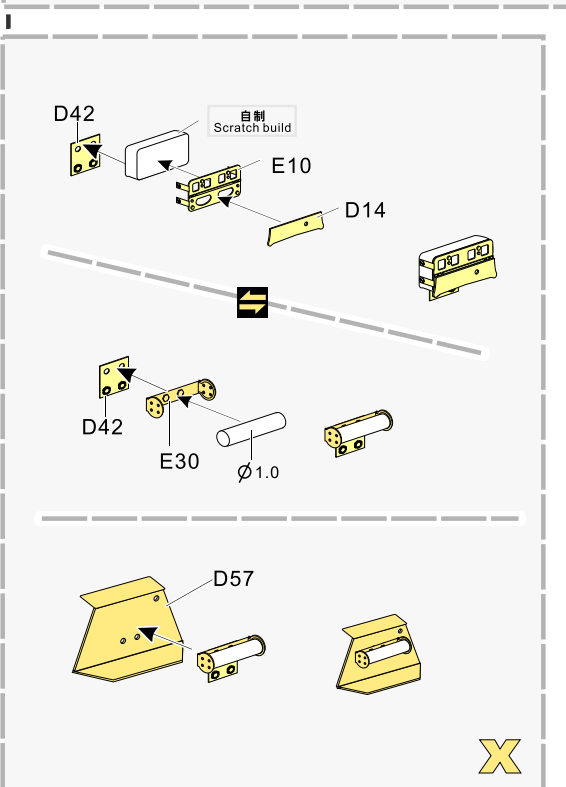

1/35 MILITARY MINIATURE VEHICLE UPGRADE SERIES PE35998

VOYAGERMODEL® 无微不至 极尽享受
The Best Upgrade Solution

Recommended item

PEA 428	WWII German Panther D AntiAircraft Armor
PEA 429	WWII German Panther A/D Schurzen
PE 35983	WWII German Panther D Tank Late version Basic
PEA 070	WWII German Panther/Jagdpanther Cleaning rod bin
PEA 270	WWII German Panther A/G/F. JagdPanzer Demeged Road wheels
PE 35939	WWII German JagdPanther G1 Basic
PE 35984	WWII German Panther A Tank Early version Basic
PE 35979	WWII German Bergepanther Ausf.A (Early type, Panther A tool holders) Basic
PE 35980	WWII German Bergepanther Ausf.A (late type, Panther G tool holders) Basic
PE 35981	WWII German Panther D w/"Stadtgas" Fuel Tanks Basic
PE 35982	WWII German Panther D Tank Early version Basic
PE 35995	WWII German Bergepanther Ausf.D (Late type, Panther G tool holders) Basic
PE 35996	WWII German Panther A Tank Basic