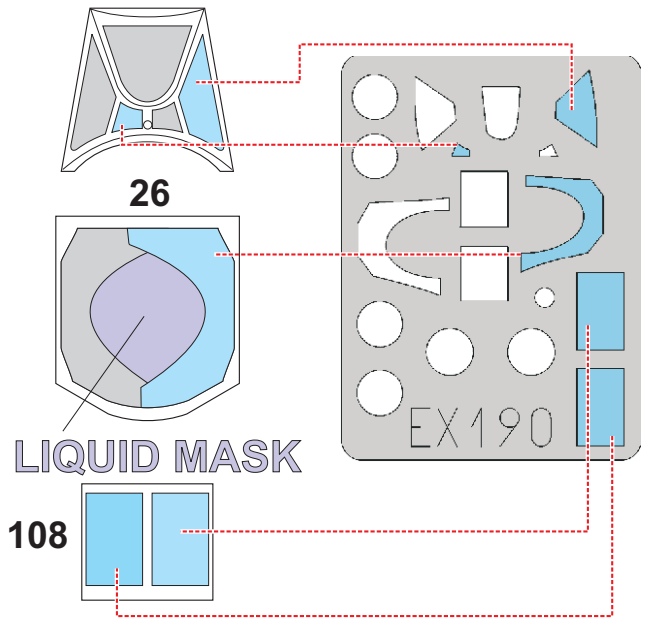

eduard
MASK

Spitfire Mk.IXc/XVIe 1/48

The die-cut mask for accurate canopy frame painting of the
Airfix scale 1/48 KIT

EX190

38,39,41,42

LIQUID MASK

1.) 25

2.) 25

LIQUID MASK

3.)  INTERIOR COLOR

4.)  CAMOUFLAGE COLOR

REFERENCES: Modelmania #5 - Spitfire IX-XVI
Squadron In action #1039