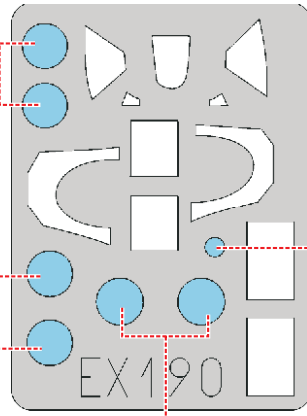

eduard
MASK

Spitfire Mk.IXc/XVIe 1/48

The die-cut mask for accurate canopy frame painting of the
Airfix scale 1/48 KIT

EX190

38,39,41,42

LIQUID MASK

1.) 25

2.) 25