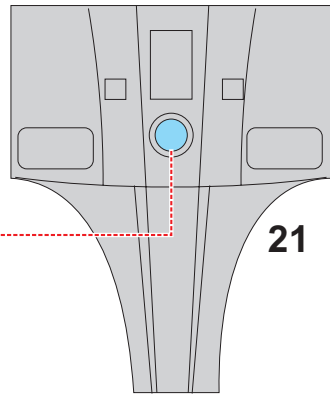

eduard
MASK

Spitfire Mk.IXc/XVIe 1/48

The die-cut mask for accurate canopy frame painting of the
Airfix scale 1/48 KIT

EX190

38,39,41,42

LIQUID MASK

1.) 25

2.) 25