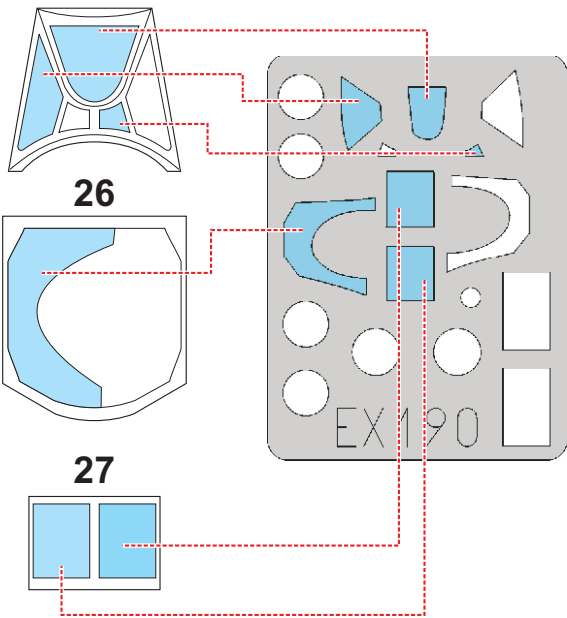

eduard
MASK

Spitfire Mk.IXc/XVIe 1/48

The die-cut mask for accurate canopy frame painting of the
Airfix scale 1/48 KIT

EX190

38,39,41,42

LIQUID MASK

1.) 25

2.) 25