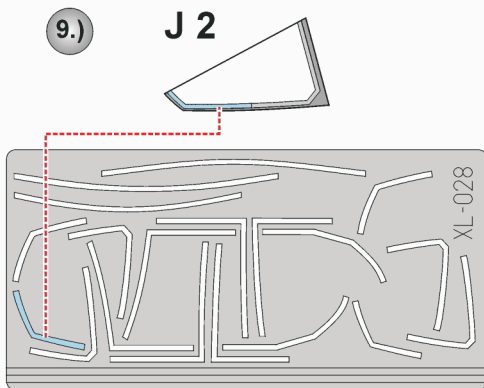

eduard
Express Mask

XL 028

F-15E Strike Eagle

The die-cut mask for accurate canopy frame painting of the
Tamiya 1/32 KIT

5.) INTERIOR COLOR

6.) RUBBER COLOR

7.) REMOVE MASK

12.) CAMOUFLAGE COLOR

REFERENCES: Windrow & Greene - WINGS No.1 - F-15E Strike Eagle
 Replic #25 / septembre 1993
 Detail Scale #14
 Squadron / In Action #1024
 Verlinden Lock on #22