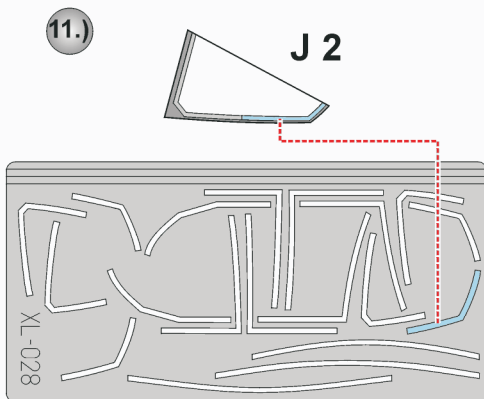

eduard
Express Mask

XL 028

F-15E Strike Eagle

The die-cut mask for accurate canopy frame painting of the
Tamiya 1/32 KIT

5.) INTERIOR COLOR

6.) RUBBER COLOR

7.) REMOVE MASK

12.) CAMOUFLAGE COLOR

REFERENCES: Windrow & Greene - WINGS No.1 - F-15E Strike Eagle
 Replic #25 / septembre 1993
 Detail Scale #14
 Squadron / In Action #1024
 Verlinden Lock on #22