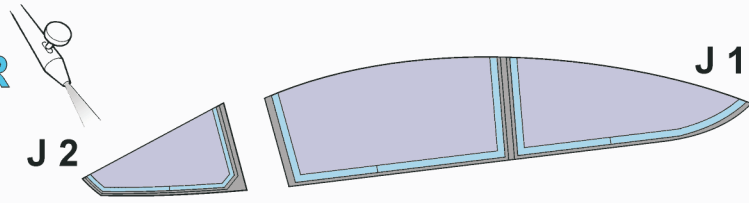

eduard
Express Mask

XL 028

F-15E Strike Eagle

The die-cut mask for accurate canopy frame painting of the
Tamiya 1/32 KIT

5.) INTERIOR COLOR

6.) RUBBER COLOR

7.) REMOVE MASK

12.) CAMOUFLAGE COLOR

REFERENCES: Windrow & Greene - WINGS No.1 - F-15E Strike Eagle
 Replic #25 / septembre 1993
 Detail Scale #14
 Squadron / In Action #1024
 Verlinden Lock on #22