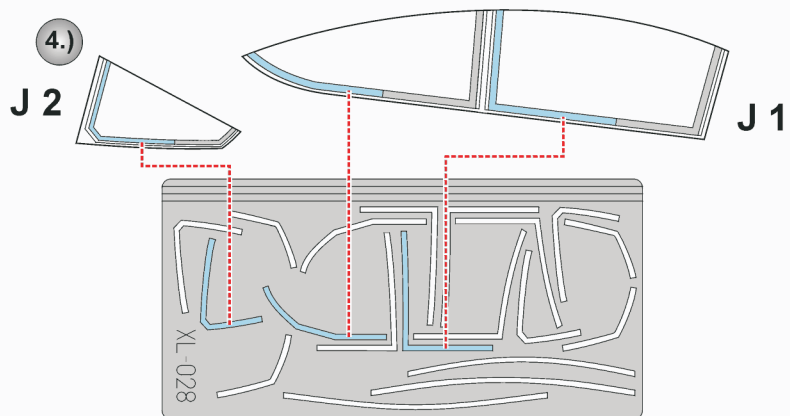

eduard
Express Mask

XL 028

F-15E Strike Eagle

The die-cut mask for accurate canopy frame painting of the
Tamiya 1/32 KIT

5.) INTERIOR COLOR

6.) RUBBER COLOR

7.) REMOVE MASK

12.) CAMOUFLAGE COLOR

REFERENCES: Windrow & Greene - WINGS No.1 - F-15E Strike Eagle
 Replic #25 / septembre 1993
 Detail Scale #14
 Squadron / In Action #1024
 Verlinden Lock on #22