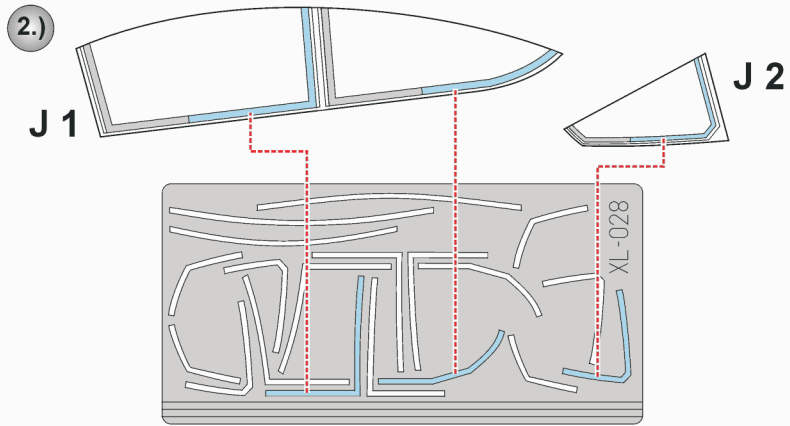

eduard
Express Mask

XL 028

F-15E Strike Eagle

The die-cut mask for accurate canopy frame painting of the
Tamiya 1/32 KIT

5.) INTERIOR COLOR

6.) RUBBER COLOR

7.) REMOVE MASK

12.) CAMOUFLAGE COLOR

REFERENCES: Windrow & Greene - WINGS No.1 - F-15E Strike Eagle
 Replic #25 / septembre 1993
 Detail Scale #14
 Squadron / In Action #1024
 Verlinden Lock on #22