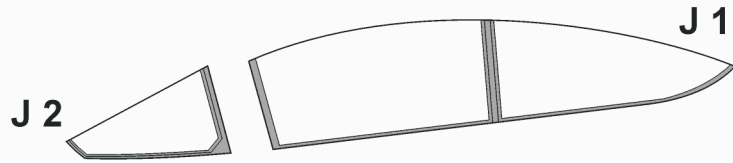

eduard
Express Mask

XL 028

F-15E Strike Eagle

The die-cut mask for accurate canopy frame painting of the
Tamiya 1/32 KIT

5.) INTERIOR COLOR

6.) RUBBER COLOR

7.) REMOVE MASK

12.) CAMOUFLAGE COLOR