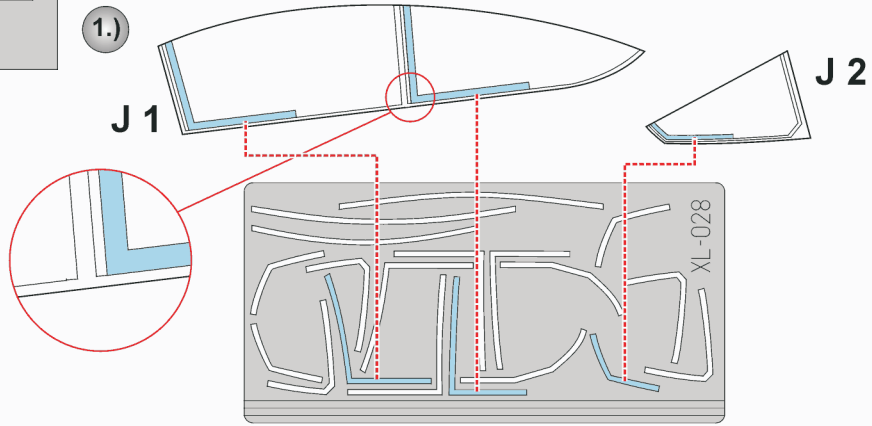

eduard
Express Mask

XL 028

F-15E Strike Eagle

The die-cut mask for accurate canopy frame painting of the
Tamiya 1/32 KIT

5.) INTERIOR COLOR

6.) RUBBER COLOR

7.) REMOVE MASK

12.) CAMOUFLAGE COLOR

REFERENCES: Windrow & Greene - WINGS No.1 - F-15E Strike Eagle
 Replic #25 / septembre 1993
 Detail Scale #14
 Squadron / In Action #1024
 Verlinden Lock on #22