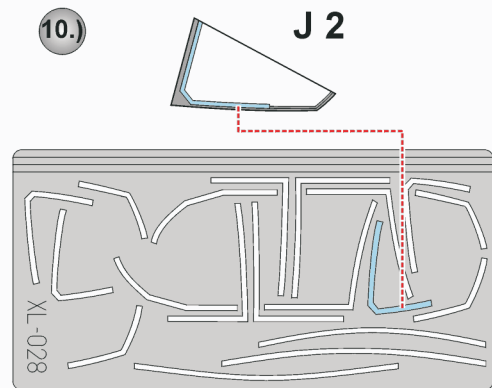

eduard
Express Mask

XL 028

F-15E Strike Eagle

The die-cut mask for accurate canopy frame painting of the
Tamiya 1/32 KIT

5.) INTERIOR COLOR

6.) RUBBER COLOR

7.) REMOVE MASK

12.) CAMOUFLAGE COLOR

REFERENCES: Windrow & Greene - WINGS No.1 - F-15E Strike Eagle
 Replic #25 / septembre 1993
 Detail Scale #14
 Squadron / In Action #1024
 Verlinden Lock on #22