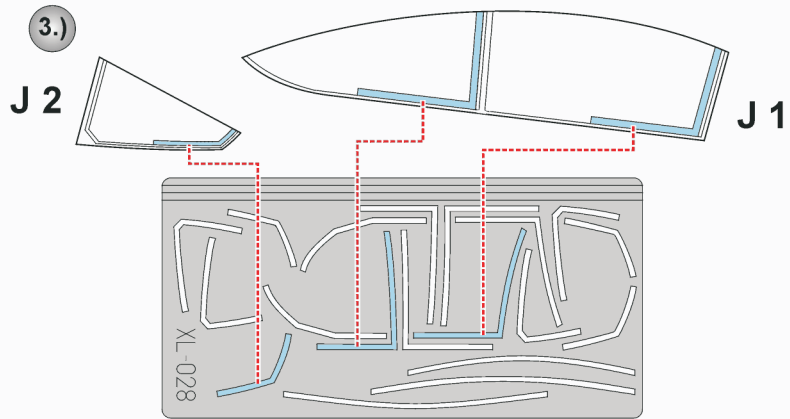

eduard
Express Mask

XL 028

F-15E Strike Eagle

The die-cut mask for accurate canopy frame painting of the
Tamiya 1/32 KIT

5.) INTERIOR COLOR

6.) RUBBER COLOR

7.) REMOVE MASK

12.) CAMOUFLAGE COLOR

REFERENCES: Windrow & Greene - WINGS No.1 - F-15E Strike Eagle
 Replic #25 / septembre 1993
 Detail Scale #14
 Squadron / In Action #1024
 Verlinden Lock on #22