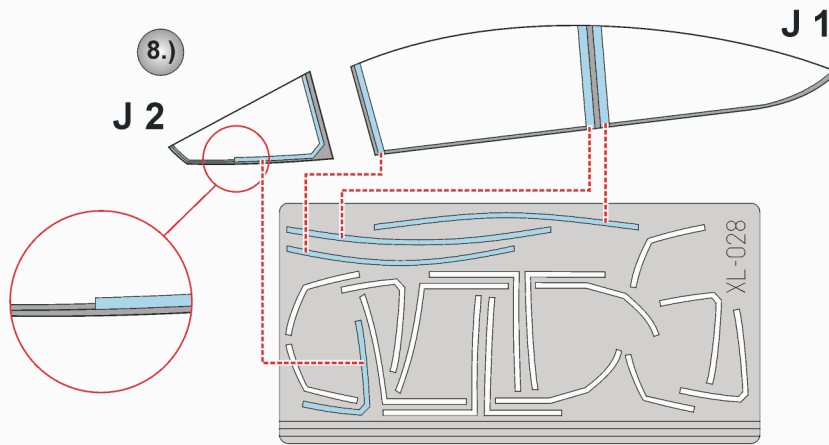

eduard
Express Mask

XL 028

F-15E Strike Eagle

The die-cut mask for accurate canopy frame painting of the
Tamiya 1/32 KIT

5.) INTERIOR COLOR

6.) RUBBER COLOR

7.) REMOVE MASK

12.) CAMOUFLAGE COLOR

REFERENCES: Windrow & Greene - WINGS No.1 - F-15E Strike Eagle
 Replic #25 / septembre 1993
 Detail Scale #14
 Squadron / In Action #1024
 Verlinden Lock on #22