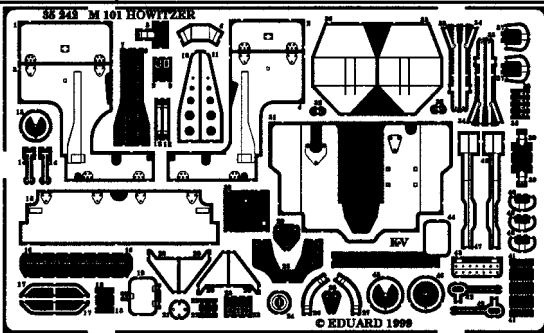

M101 HOWITZER

1/35 scale detail set for Italeri kit

35 242

- OPPOSITE SIDE
- REMOVE
- REPLACE
- GRIND