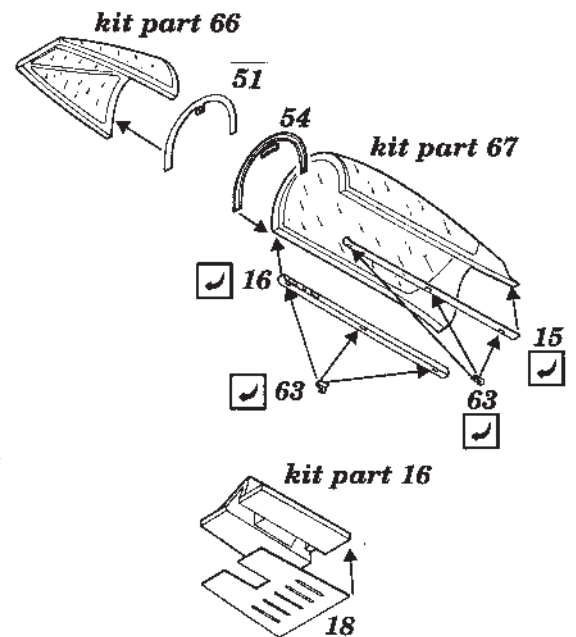

F-100C/D

48 183

1/48 scale detail set for Monogram kit

- OPPOSITE SIDE
- REMOVE
- BEND
- REPLACE
- GRIND

A COCKPIT

B INSTRUMENT PANEL

C SEAT

D CANOPY