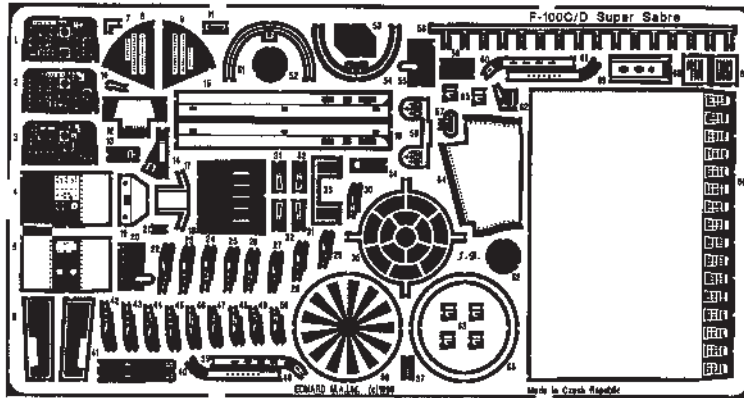

# F-100C/D

48 183

1/48 scale detail set for Monogram kit

-  OPPOSITE SIDE
-  REMOVE
-  BEND
-  REPLACE
-  GRIND