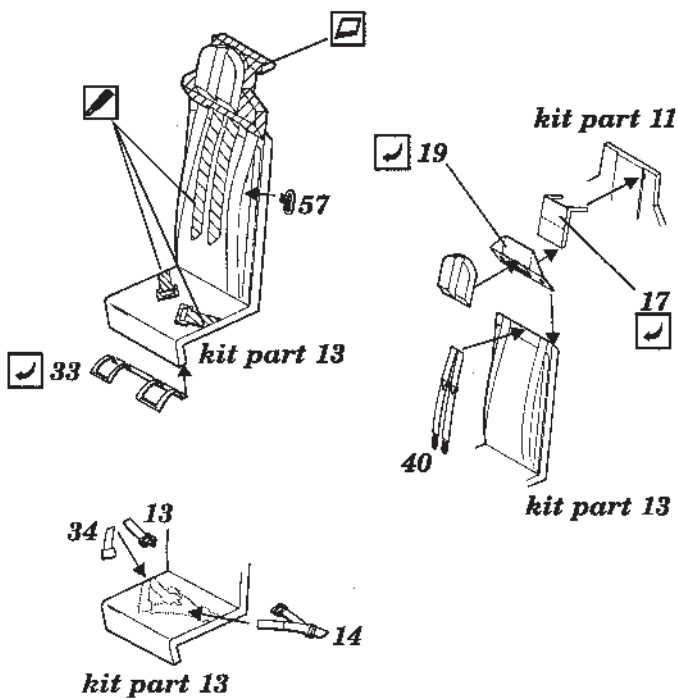

F-100C/D

48 183

1/48 scale detail set for Monogram kit

- OPPOSITE SIDE
- REMOVE
- BEND
- REPLACE
- GRIND

A COCKPIT

B INSTRUMENT PANEL

C SEAT

D CANOPY