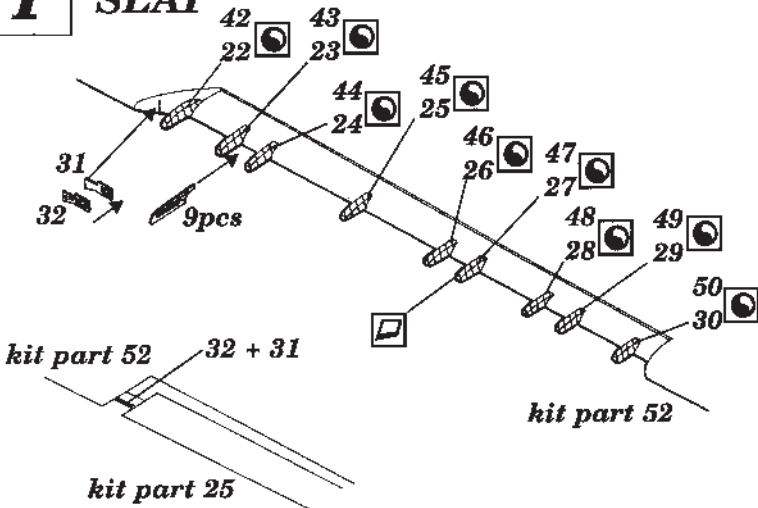

E AFTERBURNER CAN

F UNDERCARRIGE

G DRAG CHUTE HOUSING

H GRILS

J TAIL BUMPER SKID

I SLAT

K AERIAL