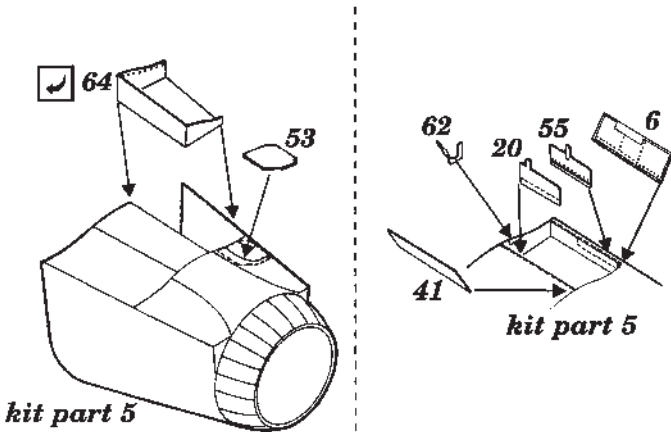

G DRAG CHUTE HOUSING