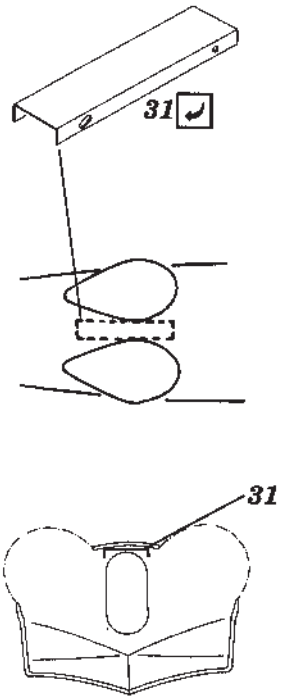

PBY-5 Catalina

1/48 scale detail set for Monogram kit

48 182

- OPPOSITE SIDE
- REMOVE
- BEND
- REPLACE
- GRIND

A SEAT

B COCKPIT

C THROTTLE STEEL

D FRONT TURRET

E TUNNEL GUN POSITION

F WAIST GUNNER'S COMPARTMENT

G ENGINE

H G.P. BOMB

I EXTERNAL PARTS

CAAF version only