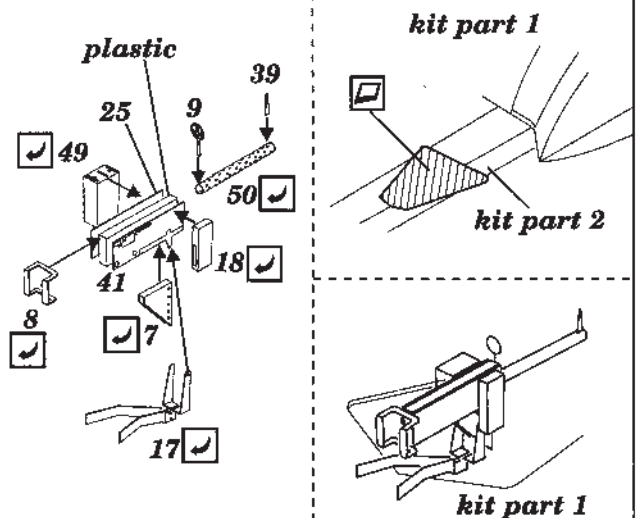

PBY-5 Catalina

1/48 scale detail set for Monogram kit

48 182

- OPPOSITE SIDE
- REMOVE
- BEND
- REPLACE
- GRIND

A SEAT

B COCKPIT

C THROTTLE STEEL

D FRONT TURRET

E TUNNEL GUN POSITION

F WAIST GUNNER'S COMPARTMENT

G ENGINE

H G.P. BOMB

I EXTERNAL PARTS

CAAF version only