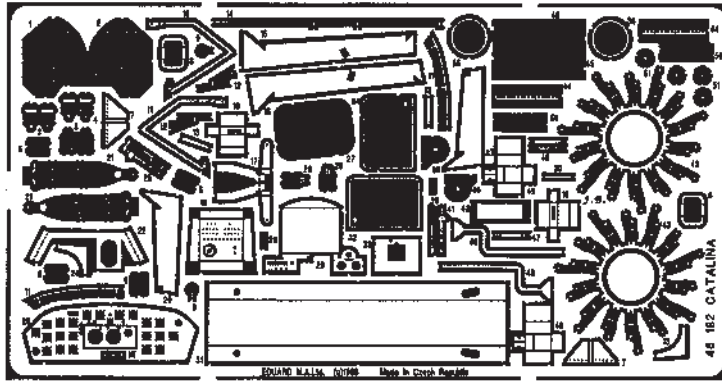

PBY-5 Catalina

1/48 scale detail set for Monogram kit

48 182

- OPPOSITE SIDE
- REMOVE
- BEND
- REPLACE
- GRIND

A SEAT

B COCKPIT

C THROTTLE STEEL

D FRONT TURRET

E TUNNEL GUN POSITION

F WAIST GUNNER'S COMPARTMENT

G ENGINE

H G.P. BOMB

I EXTERNAL PARTS

CAAF version only