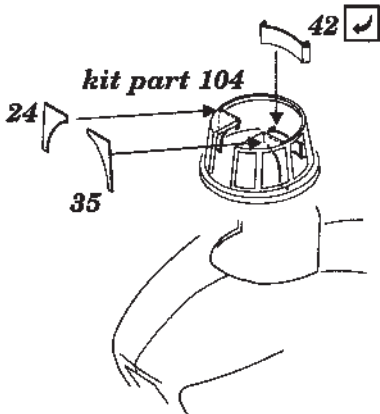

PBY-5 Catalina

1/48 scale detail set for Monogram kit

48 182

- OPPOSITE SIDE
- REMOVE
- BEND
- REPLACE
- GRIND

A SEAT

B COCKPIT

C THROTTLE STEEL

D FRONT TURRET

E TUNNEL GUN POSITION

F WAIST GUNNER'S COMPARTMENT

G ENGINE

H G.P. BOMB

I EXTERNAL PARTS

CAAF version only