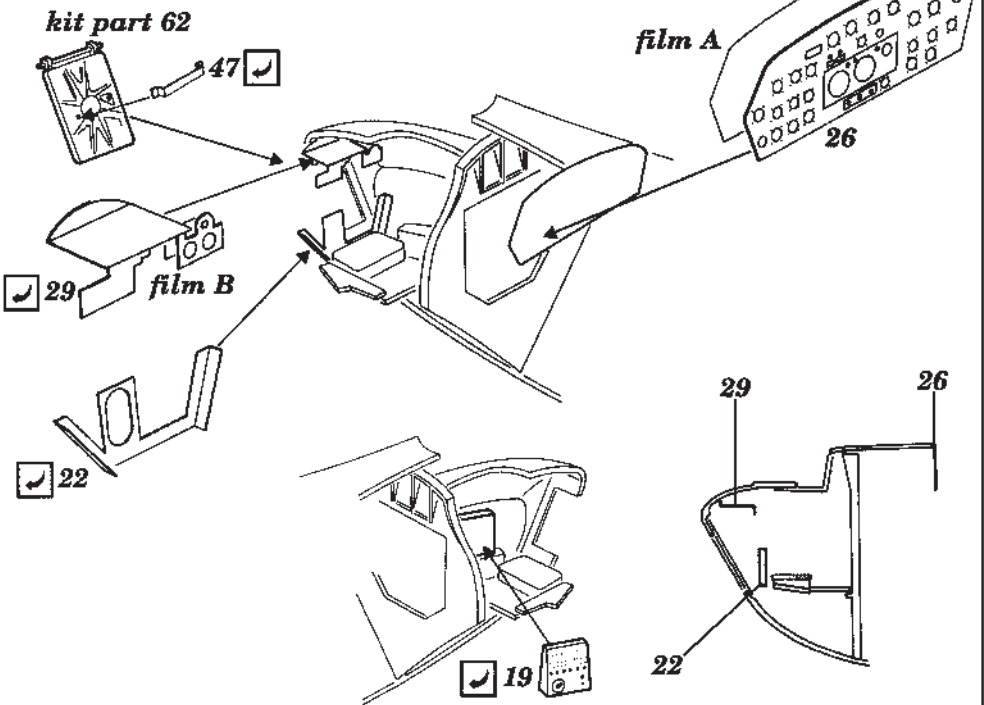

PBY-5 Catalina

1/48 scale detail set for Monogram kit

48 182

- OPPOSITE SIDE
- REMOVE
- BEND
- REPLACE
- GRIND

A SEAT

B COCKPIT

C THROTTLE STEEL

D FRONT TURRET

E TUNNEL GUN POSITION

F WAIST GUNNER'S COMPARTMENT

G ENGINE

H G.P. BOMB

I EXTERNAL PARTS

CAAF version only