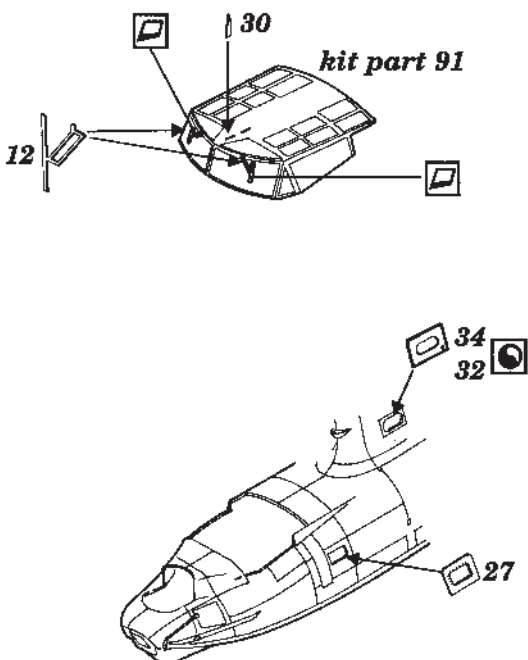

PBY-5 Catalina

1/48 scale detail set for Monogram kit

48 182

- OPPOSITE SIDE
- REMOVE
- BEND
- REPLACE
- GRIND

A SEAT

B COCKPIT

C THROTTLE STEEL

D FRONT TURRET

E TUNNEL GUN POSITION

F WAIST GUNNER'S COMPARTMENT

G ENGINE

H G.P. BOMB

I EXTERNAL PARTS

CAAF version only