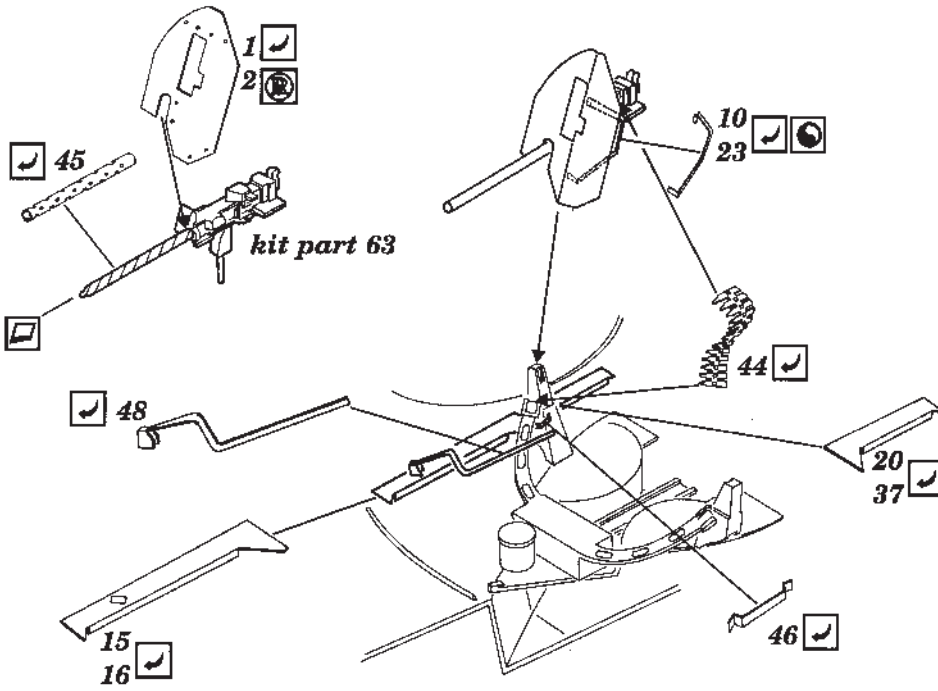

PBY-5 Catalina

1/48 scale detail set for Monogram kit

48 182

- OPPOSITE SIDE
- REMOVE
- BEND
- REPLACE
- GRIND

A SEAT

B COCKPIT

C THROTTLE STEEL

D FRONT TURRET

E TUNNEL GUN POSITION

F WAIST GUNNER'S COMPARTMENT

G ENGINE

H G.P. BOMB

I EXTERNAL PARTS

CAAF version only