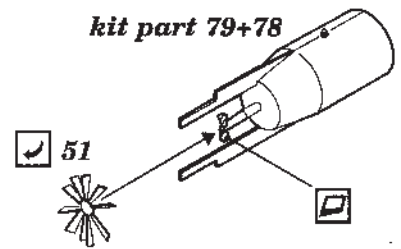

PBY-5 Catalina

1/48 scale detail set for Monogram kit

48 182

- OPPOSITE SIDE
- REMOVE
- BEND
- REPLACE
- GRIND

A SEAT

B COCKPIT

C THROTTLE STEEL

D FRONT TURRET

E TUNNEL GUN POSITION

F WAIST GUNNER'S COMPARTMENT

G ENGINE

H G.P. BOMB

I EXTERNAL PARTS

CAAF version only