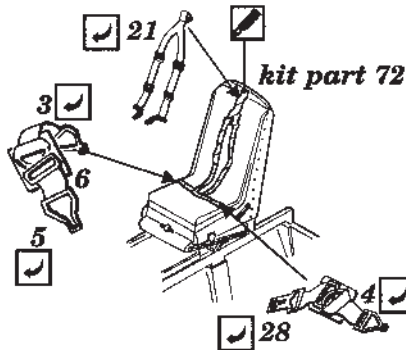

PBY-5 Catalina

1/48 scale detail set for Monogram kit

48 182

- OPPOSITE SIDE
- REMOVE
- BEND
- REPLACE
- GRIND

A SEAT

B COCKPIT

C THROTTLE STEEL

D FRONT TURRET

E TUNNEL GUN POSITION

F WAIST GUNNER'S COMPARTMENT

G ENGINE

H G.P. BOMB

I EXTERNAL PARTS

CAAF version only