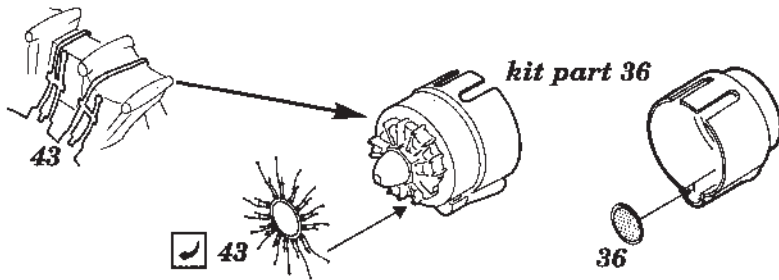

PBY-5 Catalina

1/48 scale detail set for Monogram kit

48 182

- OPPOSITE SIDE
- REMOVE
- BEND
- REPLACE
- GRIND

A SEAT

B COCKPIT

C THROTTLE STEEL

D FRONT TURRET

E TUNNEL GUN POSITION

F WAIST GUNNER'S COMPARTMENT

G ENGINE

H G.P. BOMB

I EXTERNAL PARTS

CAAF version only