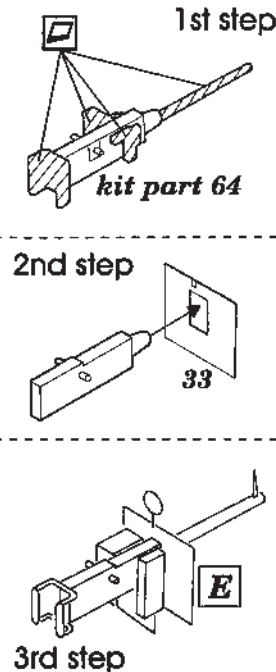

PBY-5 Catalina

1/48 scale detail set for Monogram kit

48 182

- OPPOSITE SIDE
- REMOVE
- BEND
- REPLACE
- GRIND

A SEAT

B COCKPIT

C THROTTLE STEEL

D FRONT TURRET

E TUNNEL GUN POSITION

F WAIST GUNNER'S COMPARTMENT

G ENGINE

H G.P. BOMB

I EXTERNAL PARTS

CAAF version only