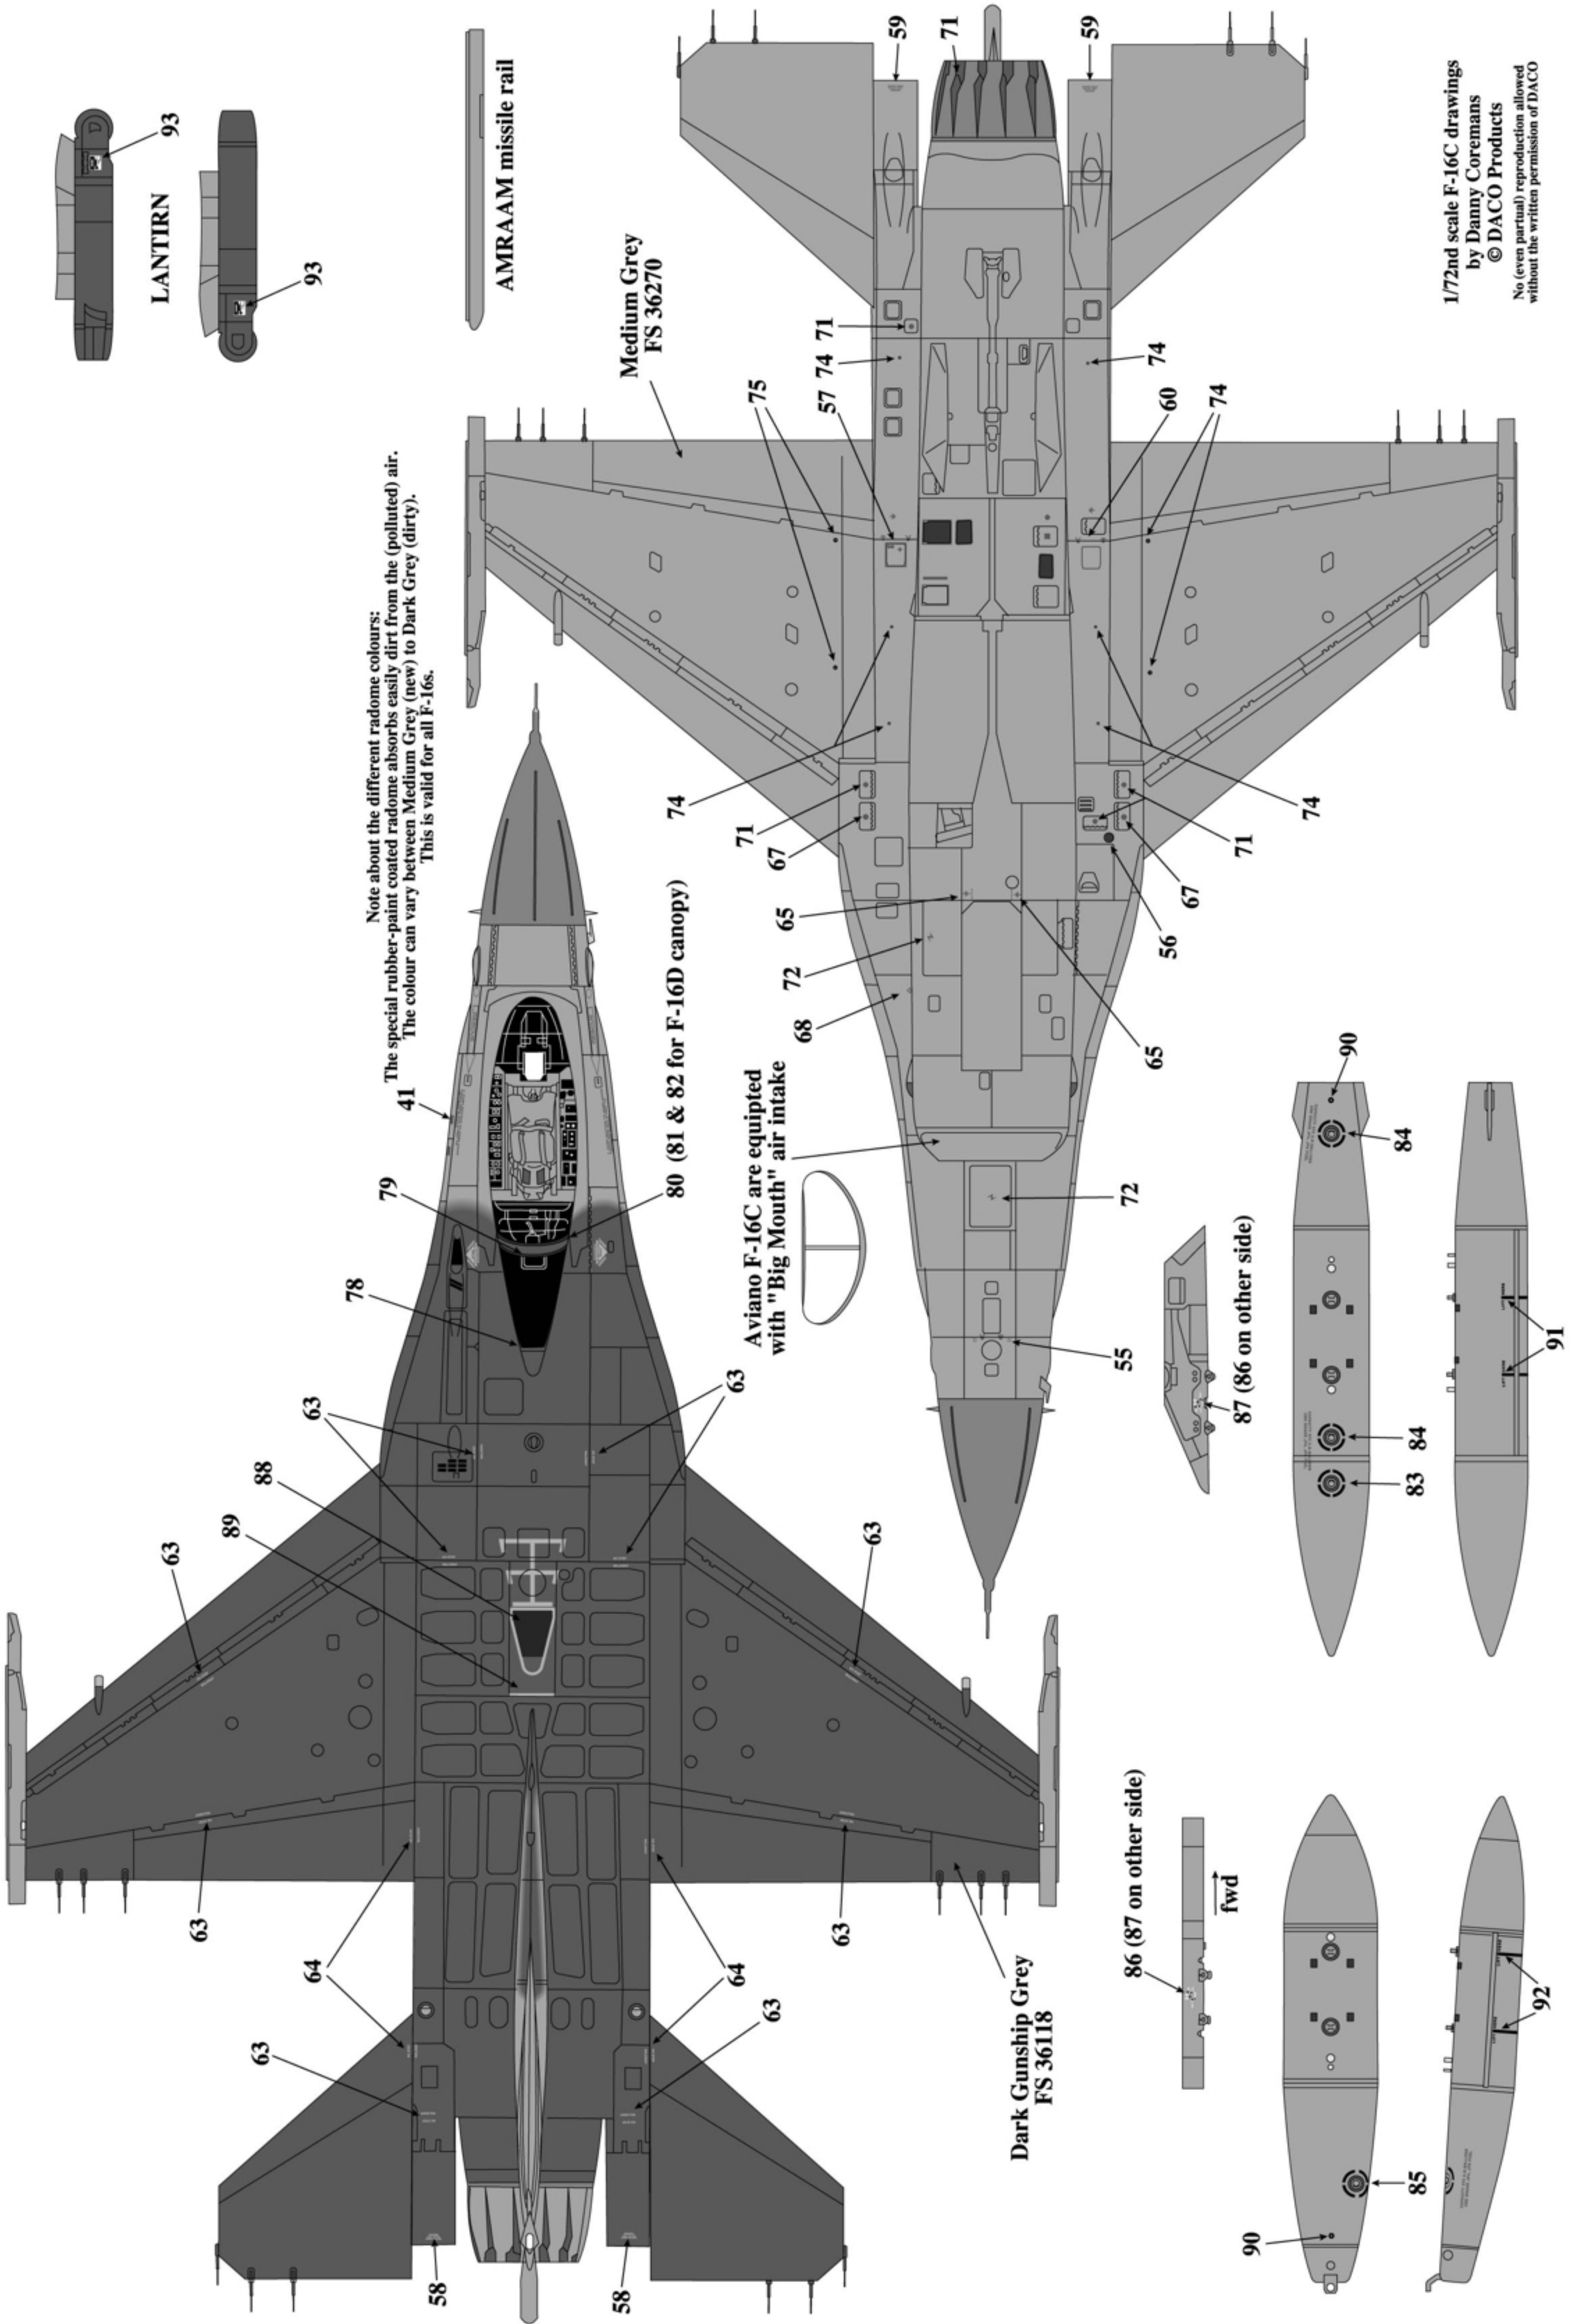

F-16A drawings by Danny Coremans
© DACO Products

No (even partial) reproduction allowed without the written permission of DACO

Medium Grey
FS 36270

Dark Gunship Grey
FS 36118

Note about the different radome colours:
 The special rubber-paint coated radome absorbs easily dirt from the (polluted) air.
 The colour can vary between Medium Grey (new) to Dark Grey (dirty).
 This is valid for all F-16s.

Medium Grey
 FS 36270

Dark Gunship Grey
 FS 36118

AMRAAM missile rail

LANTIRN
 93

93

86 (87 on other side)

fwd

90

85

92

87 (86 on other side)

83

84

84

90

91