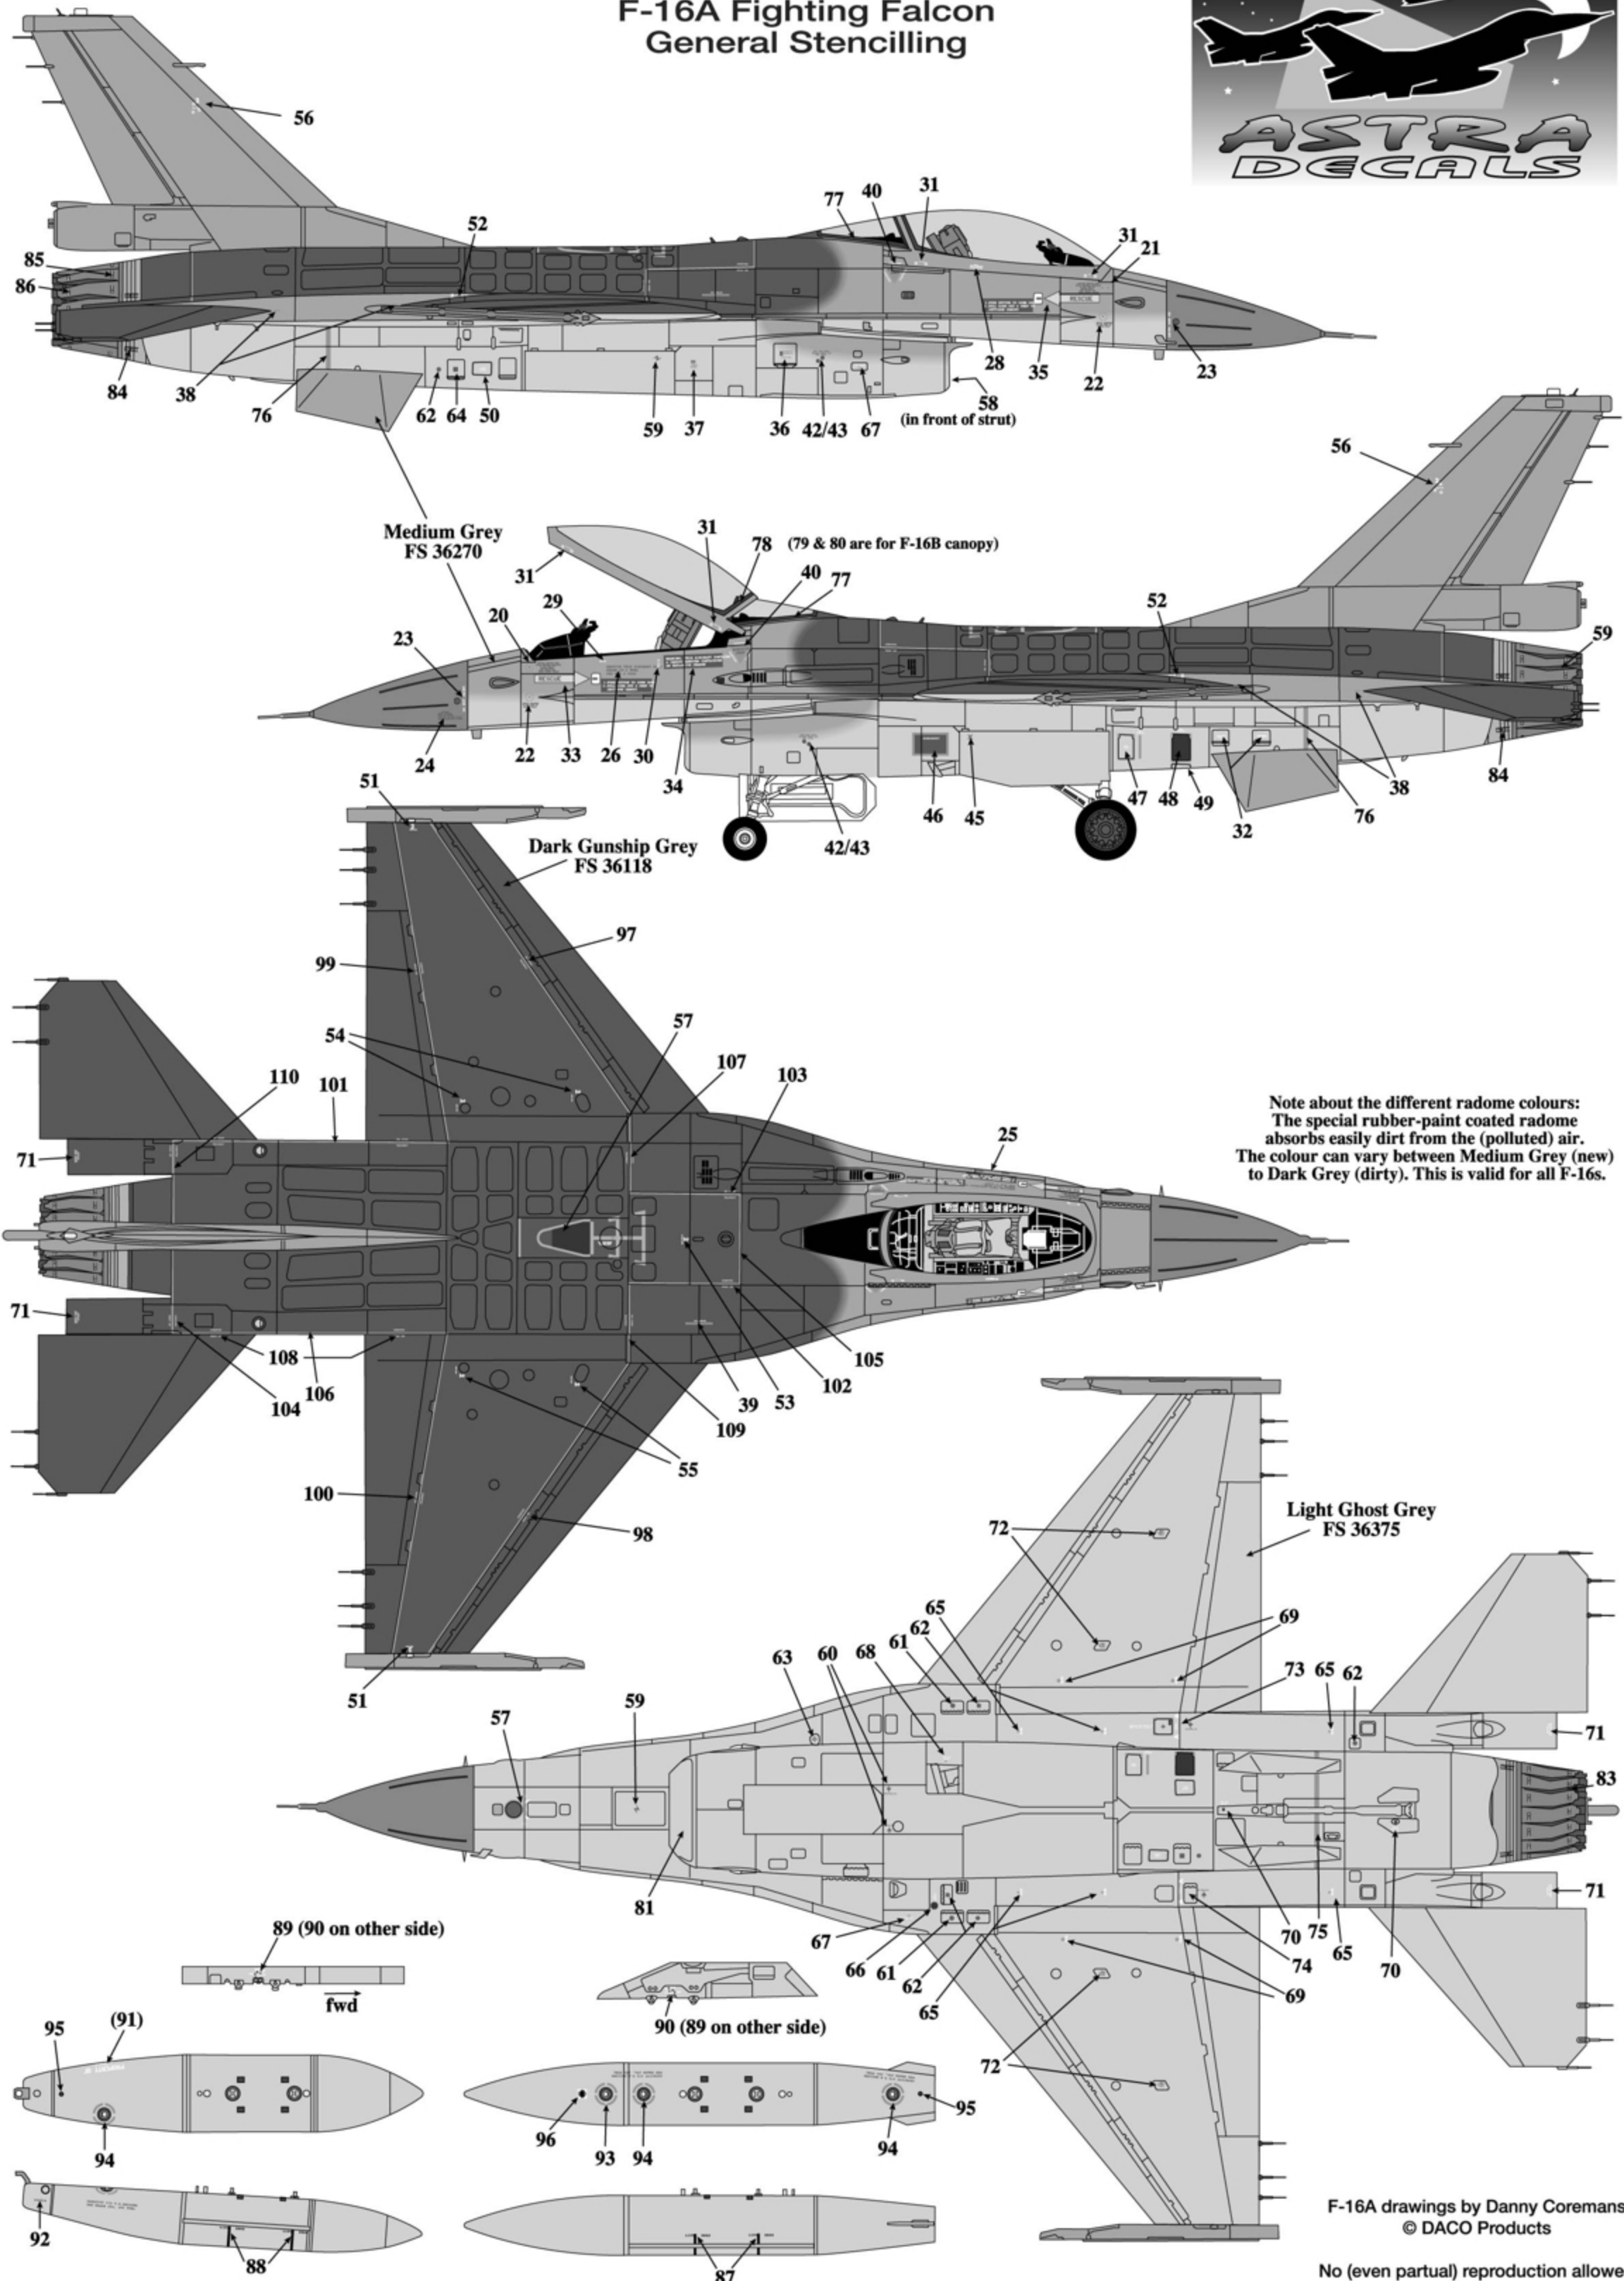

F-16A Fighting Falcon General Stencilling

Note about the different radome colours:
The special rubber-paint coated radome absorbs easily dirt from the (polluted) air. The colour can vary between Medium Grey (new) to Dark Grey (dirty). This is valid for all F-16s.

F-16A drawings by Danny Coremans
© DACO Products

No (even partial) reproduction allowed without the written permission of DACO

Medium Grey
FS 36270

Dark Gunship Grey
FS 36118

Note about the different radome colours:
 The special rubber-paint coated radome absorbs easily dirt from the (polluted) air.
 The colour can vary between Medium Grey (new) to Dark Grey (dirty).
 This is valid for all F-16s.

Medium Grey
 FS 36270

Dark Gunship Grey
 FS 36118

AMRAAM missile rail

LANTIRN
 93

93

86 (87 on other side)

fwd

90

85

92

87 (86 on other side)

83

84

84

90

91