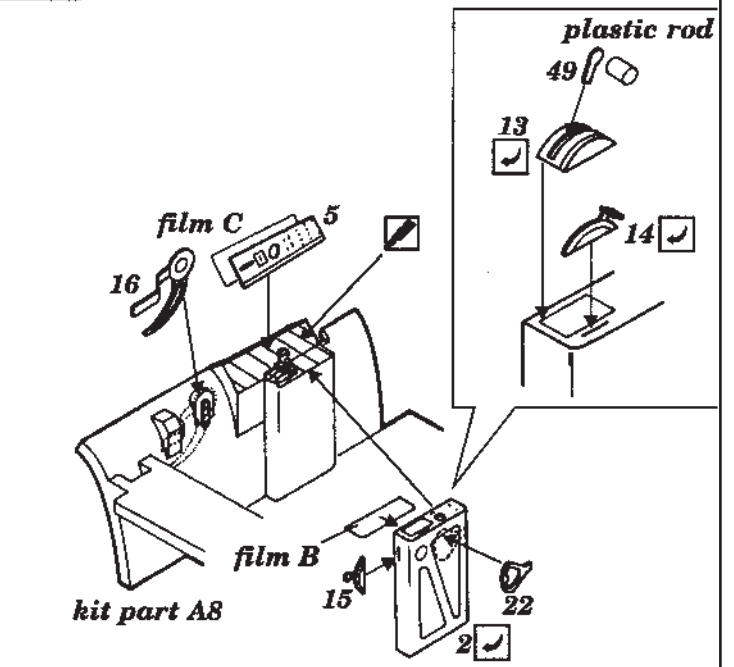

MiG-15bis

1/48 scale detail set for Tamiya kit

48 177

- OPPOSITE SIDE
- REMOVE
- BEND
- REPLACE
- GRIND

A COCKPIT - RIGHT SIDE

B COCKPIT - LEFT SIDE

C INSTRUMENT PANEL

E EJECTION SEAT

D CANOPY

F CANOPY CHECK RAIL

H FLAPS

G MAIN WHEEL WELL

I NR-37 CANON

J ENGINE

K AERIAL

L AIR BRAKE