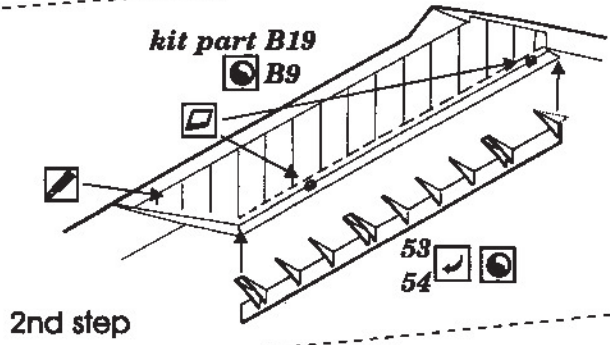

MiG-15bis

1/48 scale detail set for Tamiya kit

48 177

- OPPOSITE SIDE
- REMOVE
- BEND
- REPLACE
- GRIND

A COCKPIT - RIGHT SIDE

B COCKPIT - LEFT SIDE

C INSTRUMENT PANEL

E EJECTION SEAT

D CANOPY

F CANOPY CHECK RAIL

H FLAPS

G MAIN WHEEL WELL

I NR-37 CANON

J ENGINE

K AERIAL

L AIR BRAKE