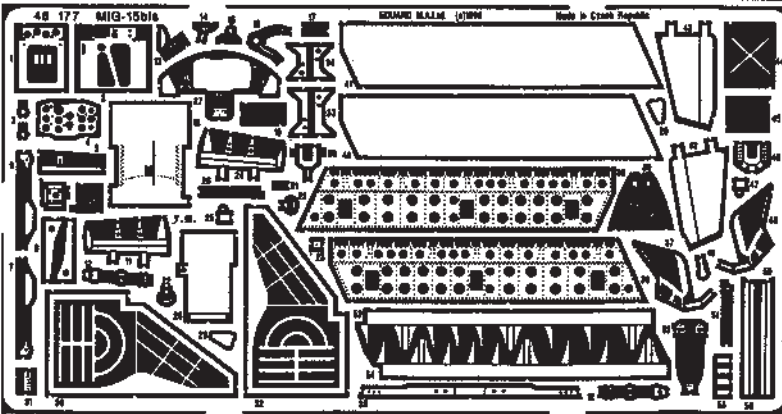

MiG-15bis

1/48 scale detail set for Tamiya kit

48 177

- OPPOSITE SIDE
- REMOVE
- BEND
- REPLACE
- GRIND

A COCKPIT - RIGHT SIDE

B COCKPIT - LEFT SIDE

C INSTRUMENT PANEL

E EJECTION SEAT

D CANOPY

F CANOPY CHECK RAIL

H FLAPS

G MAIN WHEEL WELL

I NR-37 CANON

J ENGINE

K AERIAL

L AIR BRAKE