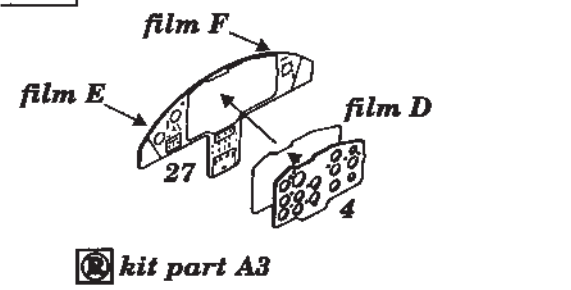

MiG-15bis

1/48 scale detail set for Tamiya kit

48 177

- OPPOSITE SIDE
- REMOVE
- BEND
- REPLACE
- GRIND

A COCKPIT - RIGHT SIDE

B COCKPIT - LEFT SIDE

C INSTRUMENT PANEL

E EJECTION SEAT

D CANOPY

F CANOPY CHECK RAIL

H FLAPS

G MAIN WHEEL WELL

I NR-37 CANON

J ENGINE

K AERIAL

L AIR BRAKE