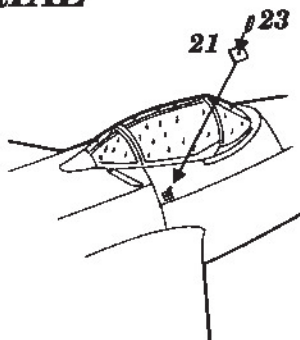

MiG-15bis

1/48 scale detail set for Tamiya kit

48 177

- OPPOSITE SIDE
- REMOVE
- BEND
- REPLACE
- GRIND

A COCKPIT - RIGHT SIDE

B COCKPIT - LEFT SIDE

C INSTRUMENT PANEL

E EJECTION SEAT

D CANOPY

F CANOPY CHECK RAIL

H FLAPS

G MAIN WHEEL WELL

I NR-37 CANON

J ENGINE

K AERIAL

L AIR BRAKE