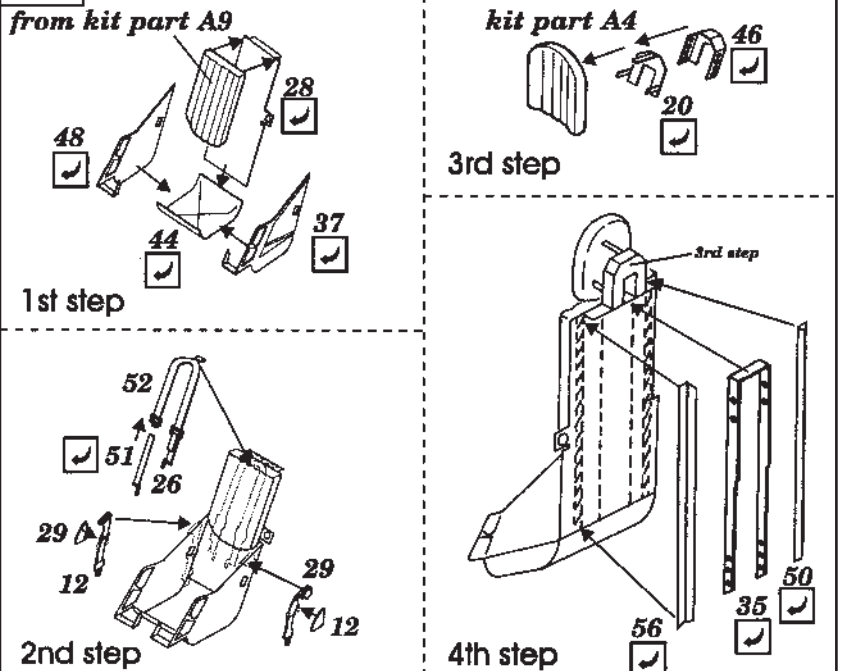

MiG-15bis

1/48 scale detail set for Tamiya kit

48 177

- OPPOSITE SIDE
- REMOVE
- BEND
- REPLACE
- GRIND

A COCKPIT - RIGHT SIDE

B COCKPIT - LEFT SIDE

C INSTRUMENT PANEL

E EJECTION SEAT

D CANOPY

F CANOPY CHECK RAIL

H FLAPS

G MAIN WHEEL WELL

I NR-37 CANON

J ENGINE

K AERIAL

L AIR BRAKE