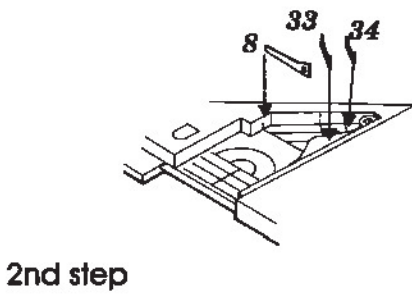

MiG-15bis

1/48 scale detail set for Tamiya kit

48 177

- OPPOSITE SIDE
- REMOVE
- BEND
- REPLACE
- GRIND

A COCKPIT - RIGHT SIDE

B COCKPIT - LEFT SIDE

C INSTRUMENT PANEL

E EJECTION SEAT

D CANOPY

F CANOPY CHECK RAIL

H FLAPS

G MAIN WHEEL WELL

I NR-37 CANON

J ENGINE

K AERIAL

L AIR BRAKE