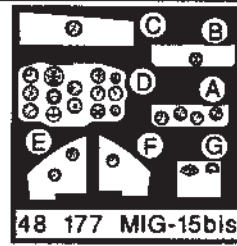

MiG-15bis

1/48 scale detail set for Tamiya kit

48 177

- OPPOSITE SIDE
- REMOVE
- BEND
- REPLACE
- GRIND

A COCKPIT - RIGHT SIDE

B COCKPIT - LEFT SIDE

C INSTRUMENT PANEL

E EJECTION SEAT