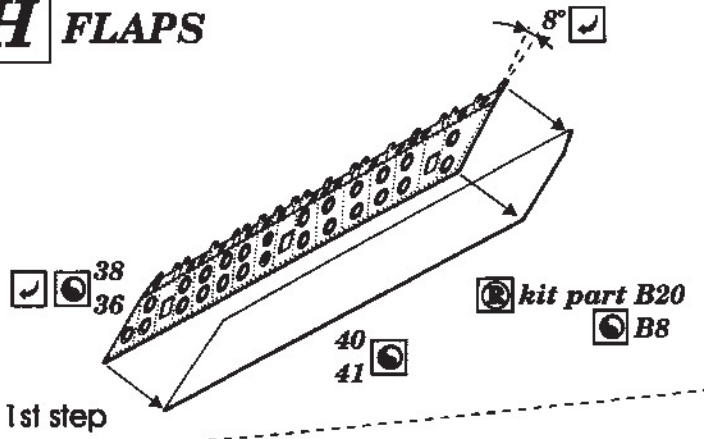

MiG-15bis

1/48 scale detail set for Tamiya kit

48 177

- OPPOSITE SIDE
- REMOVE
- BEND
- REPLACE
- GRIND

A COCKPIT - RIGHT SIDE

B COCKPIT - LEFT SIDE

C INSTRUMENT PANEL

E EJECTION SEAT

D CANOPY

F CANOPY CHECK RAIL

H FLAPS

G MAIN WHEEL WELL

I NR-37 CANON

J ENGINE

K AERIAL

L AIR BRAKE