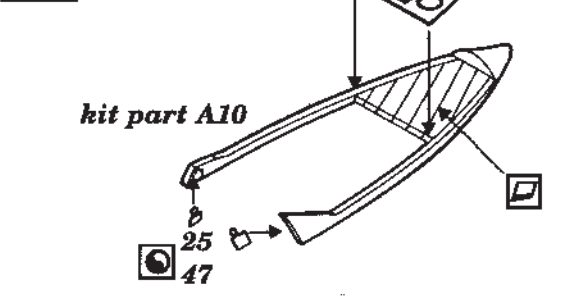

MiG-15bis

1/48 scale detail set for Tamiya kit

48 177

- OPPOSITE SIDE
- REMOVE
- BEND
- REPLACE
- GRIND

A COCKPIT - RIGHT SIDE

B COCKPIT - LEFT SIDE

C INSTRUMENT PANEL

E EJECTION SEAT

D CANOPY

F CANOPY CHECK RAIL

H FLAPS

G MAIN WHEEL WELL

I NR-37 CANON

J ENGINE

K AERIAL

L AIR BRAKE