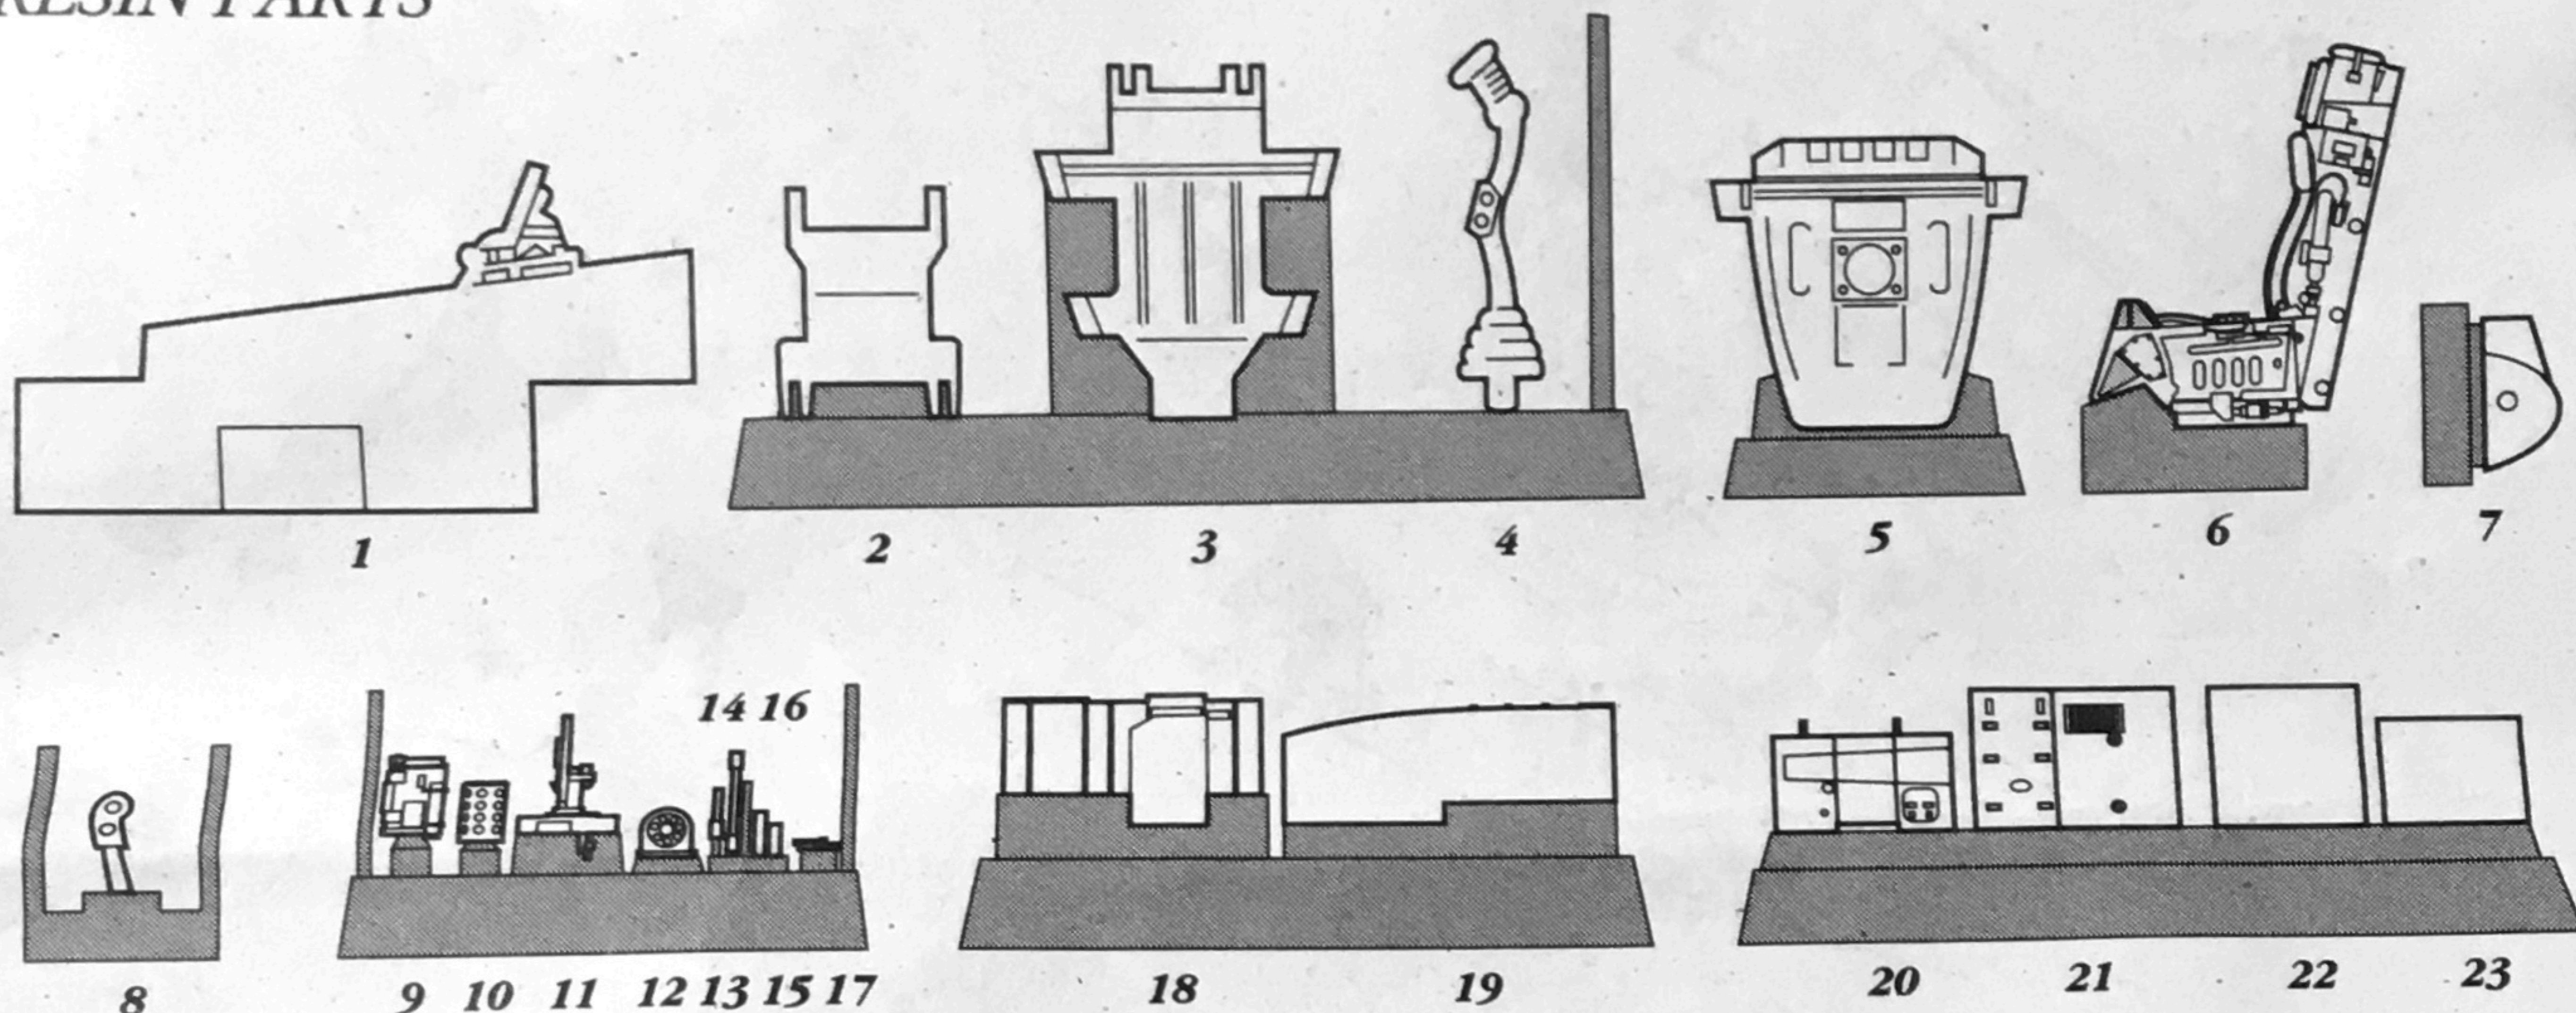

A-10A Thunderbolt II

Detail set for ITALERI kit

RESIN PARTS

PHOTO-ETCHED METAL PARTS