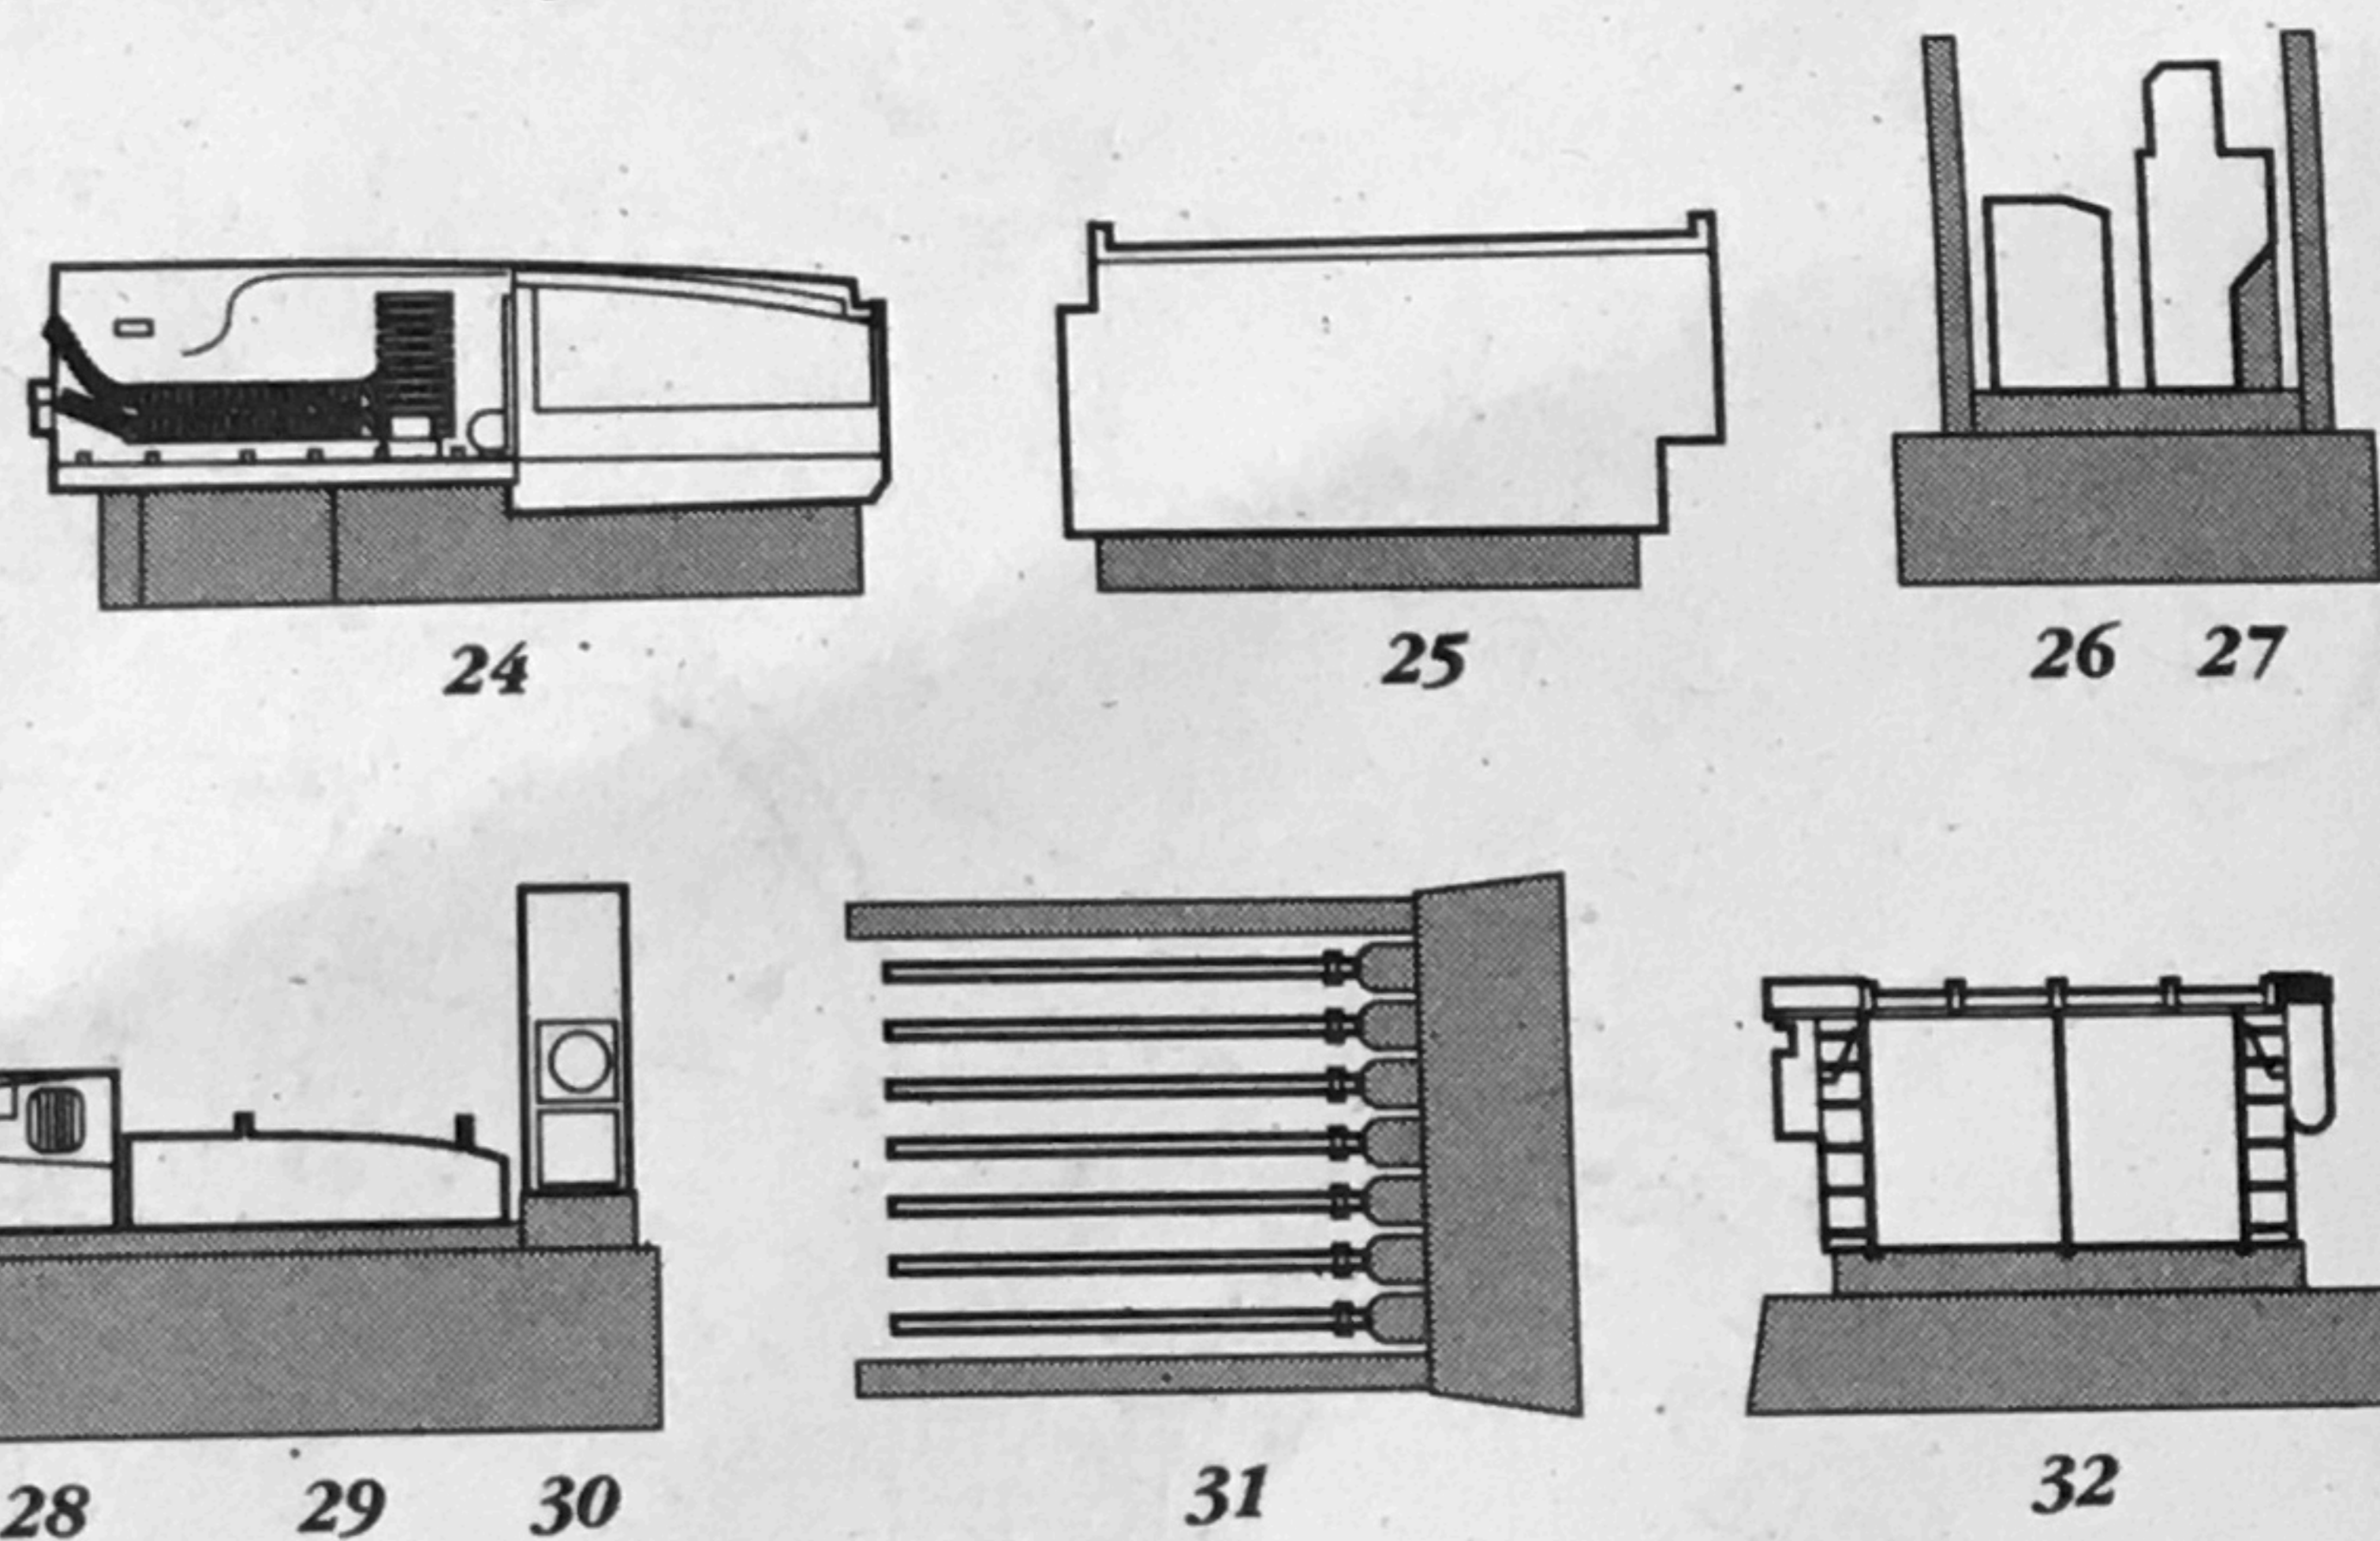

Warning: Thinning of the plastic parts and dry-fitting of the assembly needed!
Upozornění: Nutno zeslabit některé plastové díly stavěbnice!
Před lepením zkontrolujte dopasování dílu!

AIRES
Cepirohy 115
434 01 Most 1
CZECH REPUBLIC