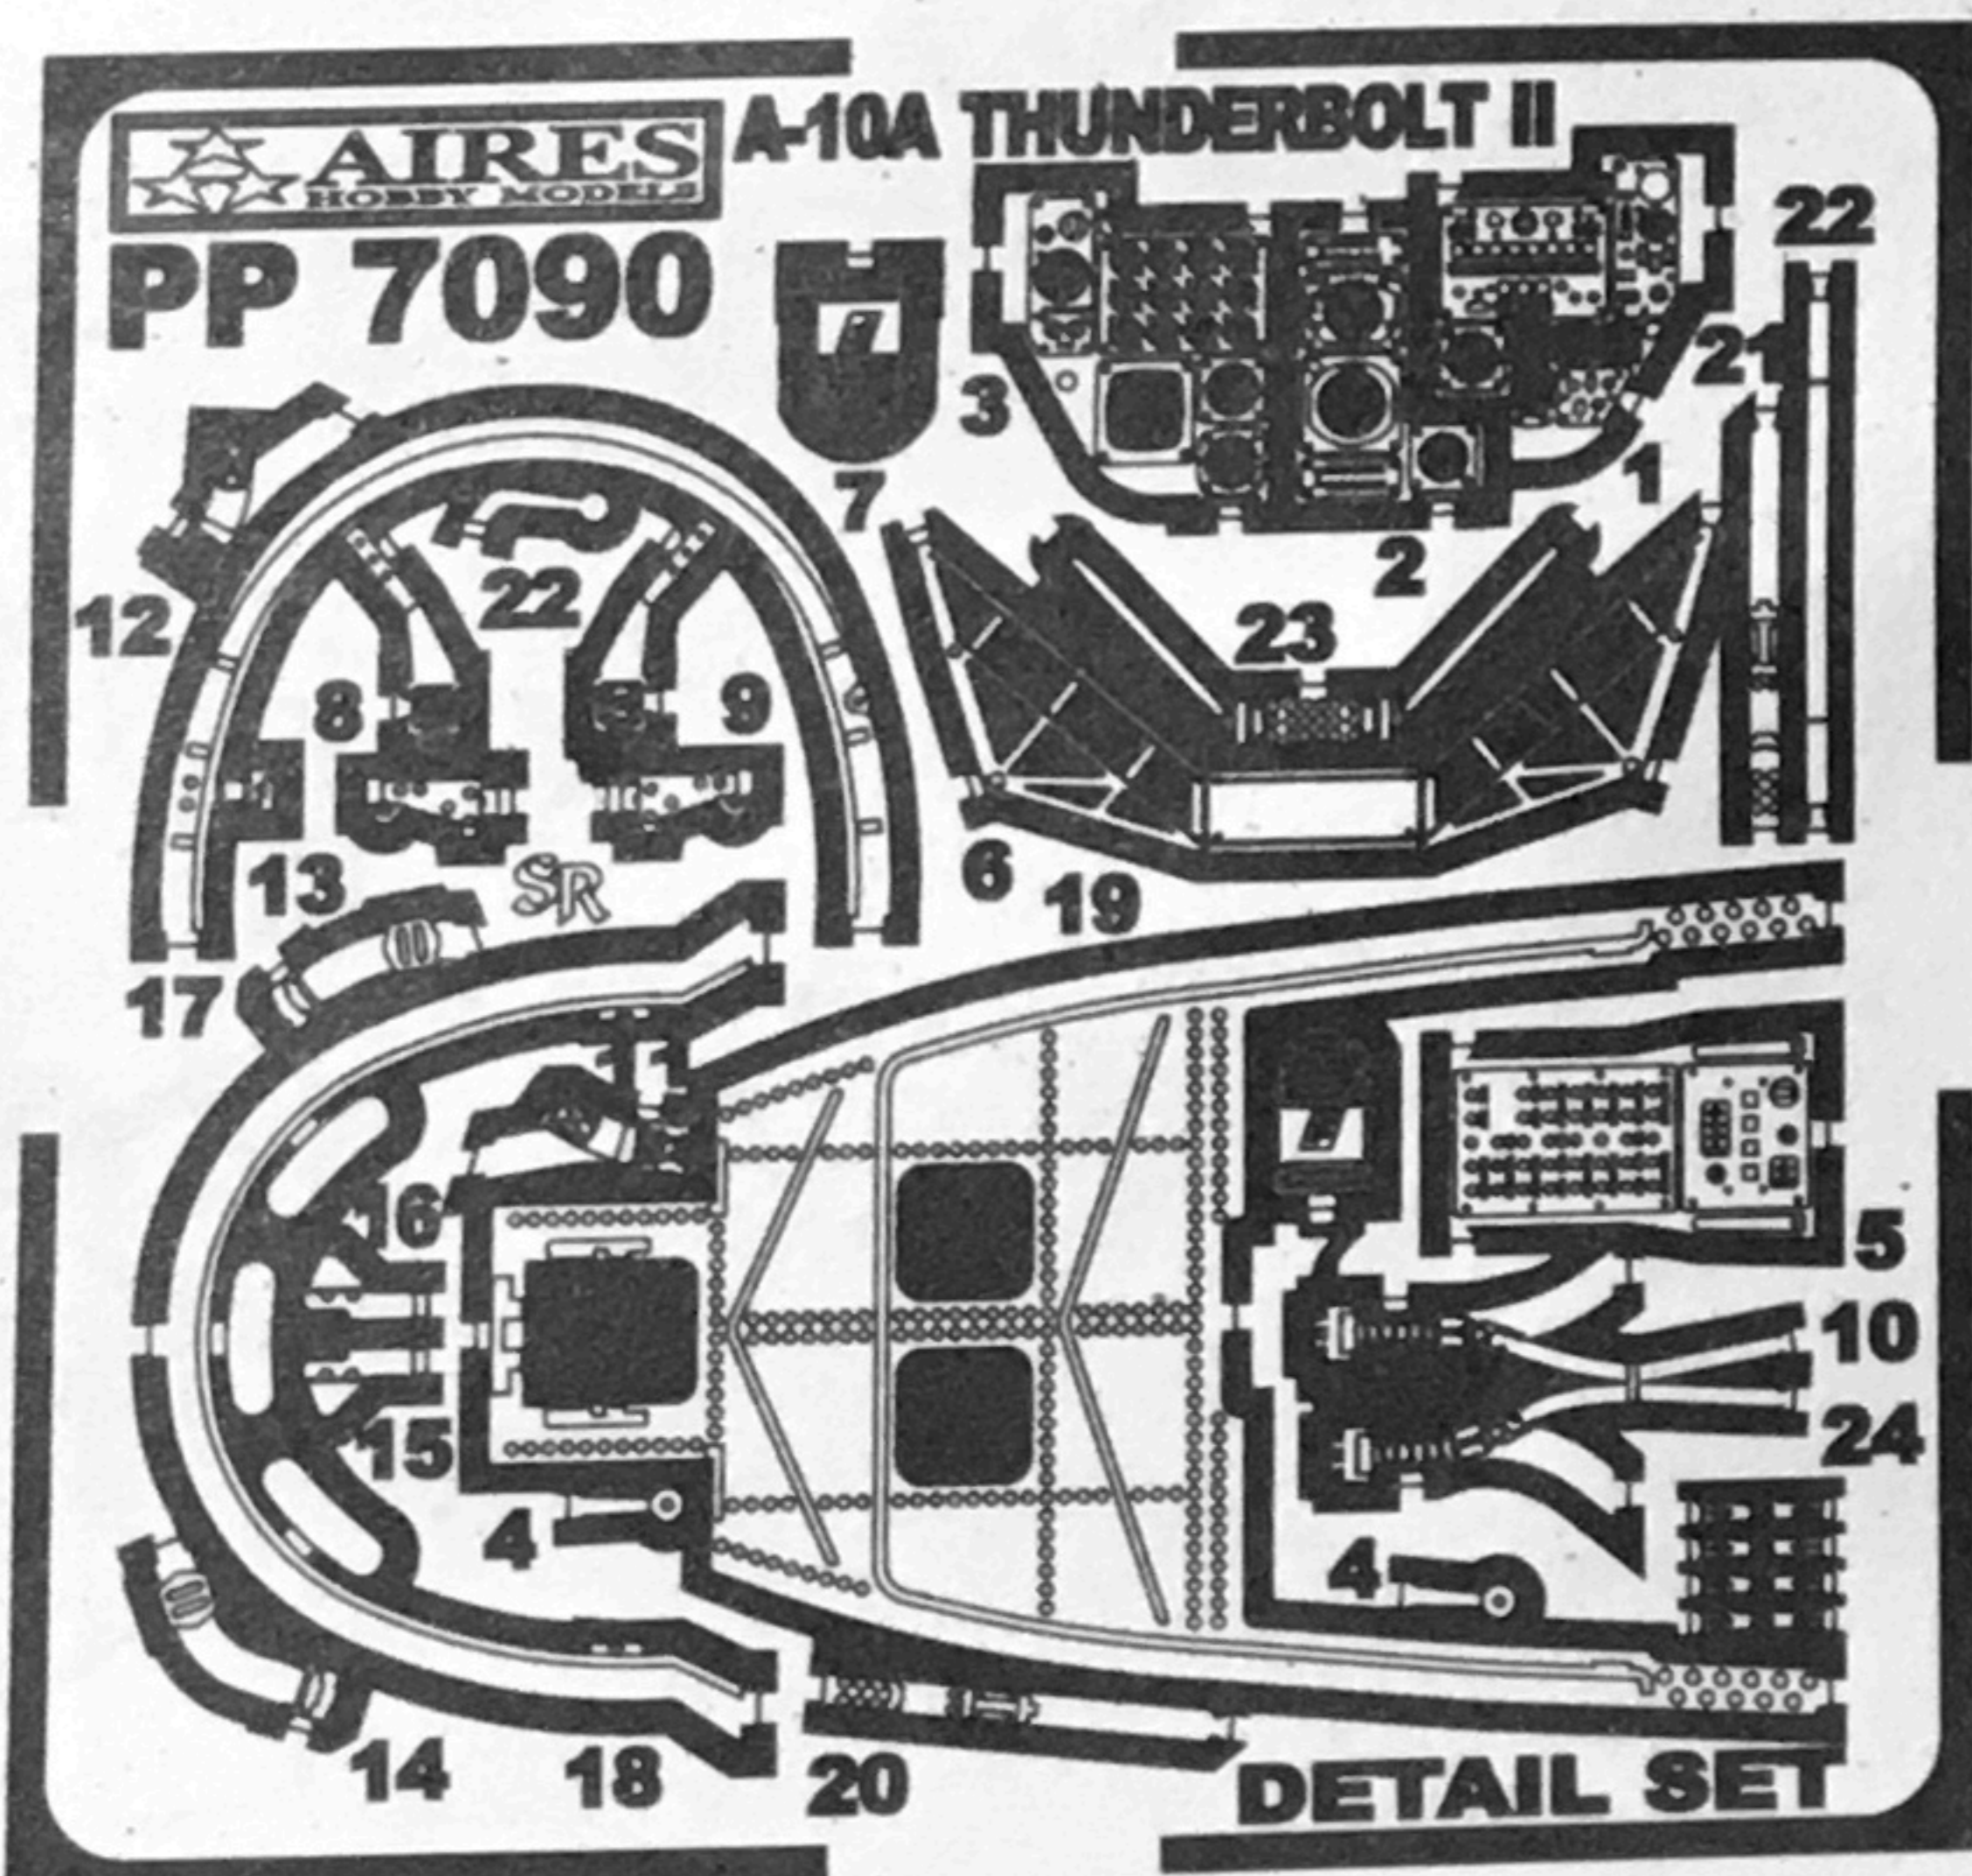

Warning: Thinning of the plastic parts and dry-fitting of the assembly needed!
Upozornění: Nutno zeslabit některé plastové díly stavěbnice!
Před lepením zkontrolujte dopasování dílu!

AIRES
Cepirohy 115
434 01 Most 1
CZECH REPUBLIC