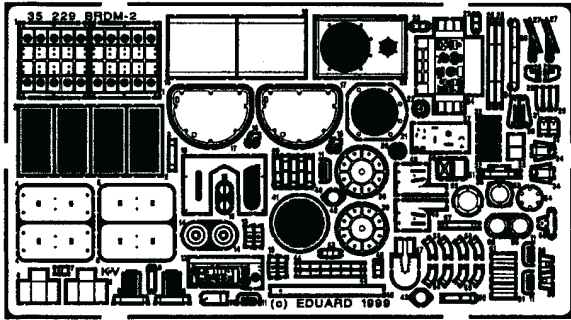

# BRDM-2

35 229

1/35 scale detail set for Revell kit

- OPPOSITE SIDE
- REMOVE
- REPLACE
- GRIND