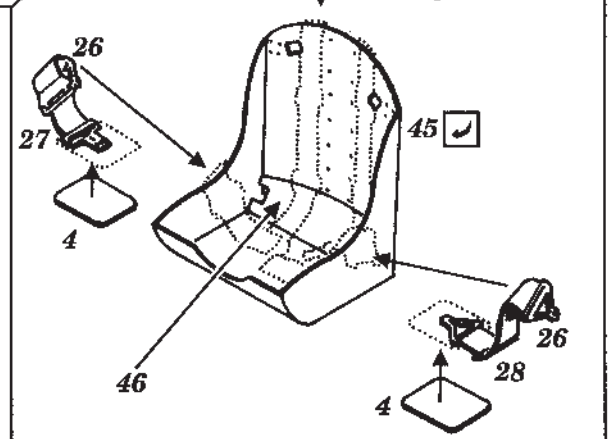

P-39 AIRACOBRA

1/48 scale detail set for MONOGRAM kit

48 175

- OPPOSITE SIDE
- REMOVE
- BEND
- REPLACE
- GRIND

COCKPIT