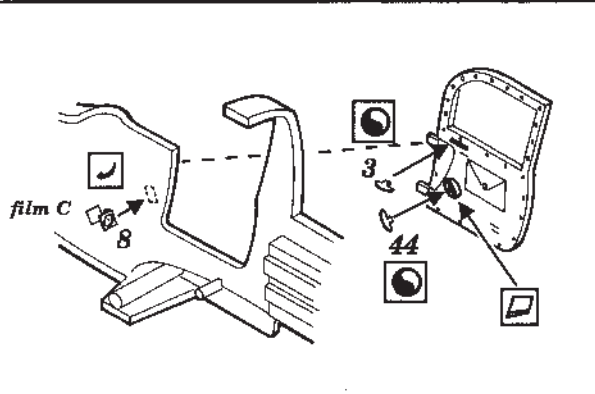

P-39 AIRACOBRA

1/48 scale detail set for MONOGRAM kit

48 175

- OPPOSITE SIDE
- REMOVE
- BEND
- REPLACE
- GRIND

COCKPIT