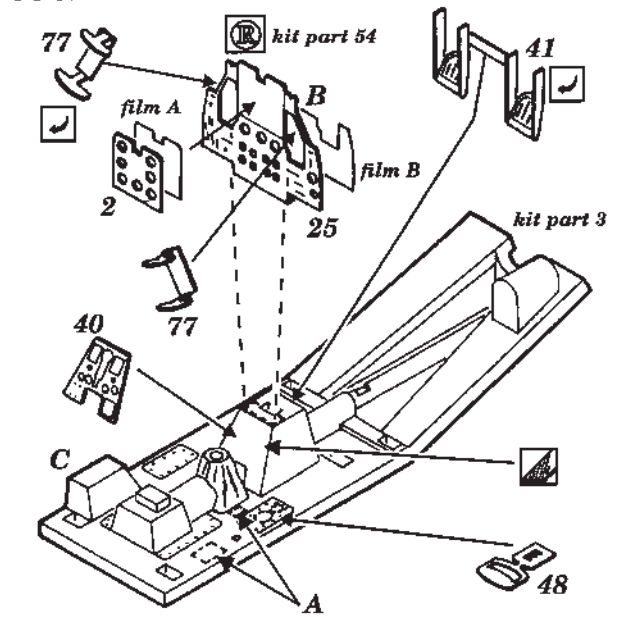

P-39 AIRACOBRA

1/48 scale detail set for MONOGRAM kit

48 175

- OPPOSITE SIDE
- REMOVE
- BEND
- REPLACE
- GRIND

COCKPIT