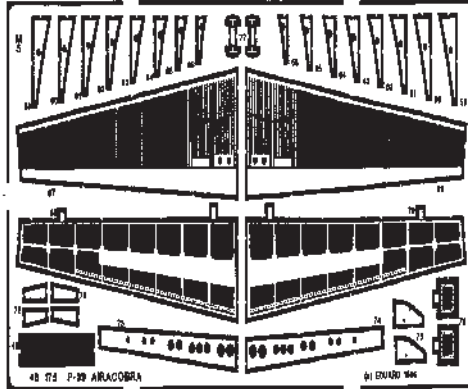

# P-39 AIRACOBRA

1/48 scale detail set for MONOGRAM kit

48 175

-  OPPOSITE SIDE
-  REMOVE
-  BEND
-  REPLACE
-  GRIND

## COCKPIT