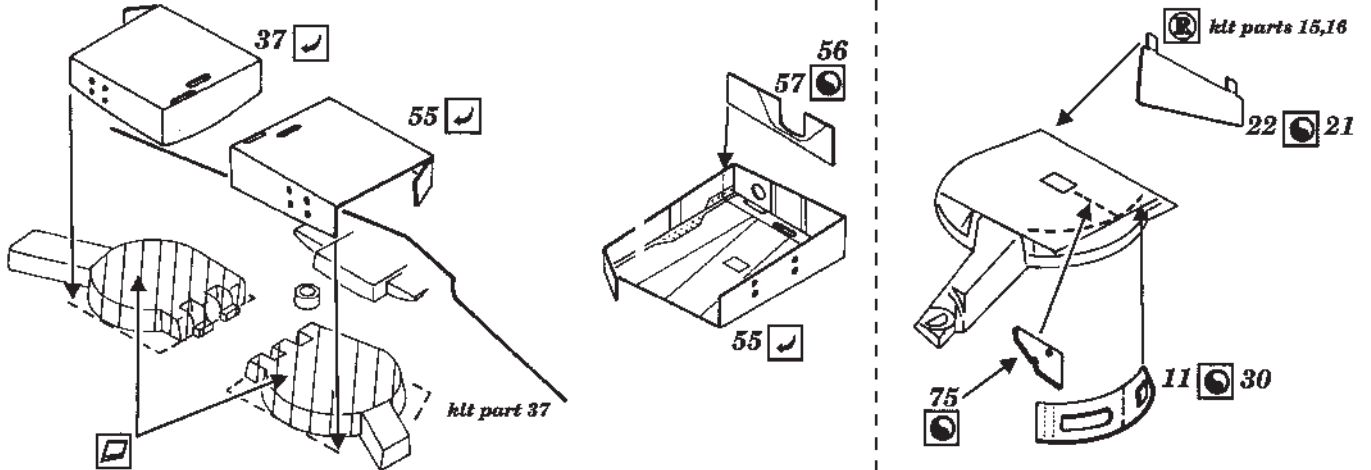

MAIN WHEEL AND WELL