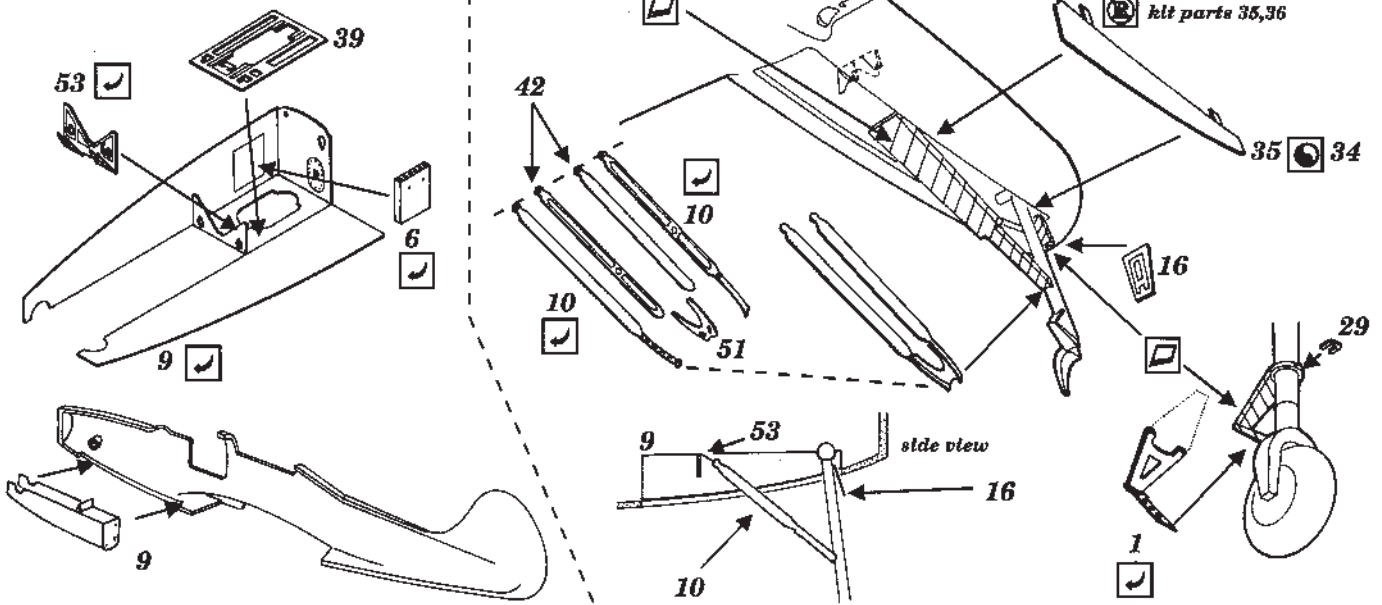

# P-39 AIRACOBRA

1/48 scale detail set for MONOGRAM kit

48 175

-  OPPOSITE SIDE
-  REMOVE
-  BEND
-  REPLACE
-  GRIND

### MAIN WHEEL AND WELL