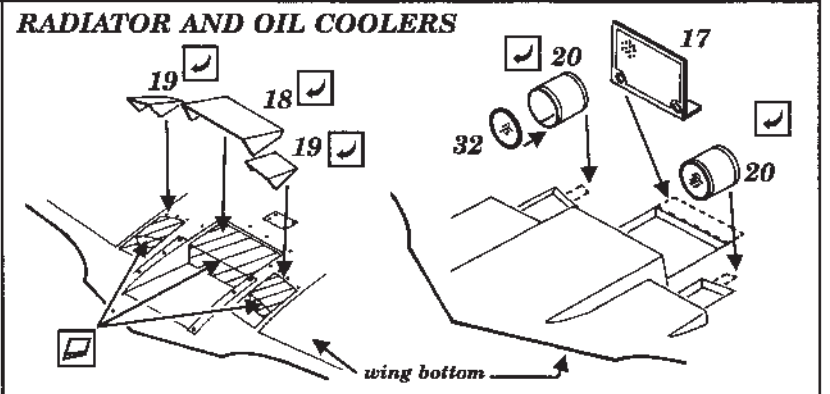

P-39 AIRACOBRA

1/48 scale detail set for MONOGRAM kit

48 175

- OPPOSITE SIDE
- REMOVE
- BEND
- REPLACE
- GRIND

COCKPIT