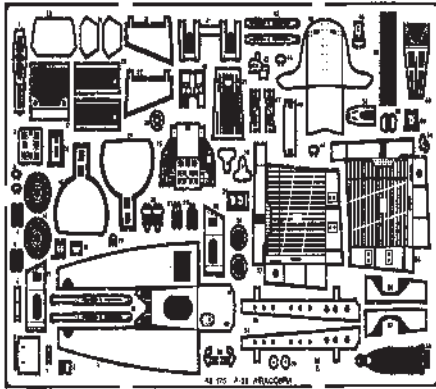

# P-39 AIRACOBRA

1/48 scale detail set for MONOGRAM kit

48 175

-  OPPOSITE SIDE
-  REMOVE
-  BEND
-  REPLACE
-  GRIND

## COCKPIT

### MAIN WHEEL AND WELL