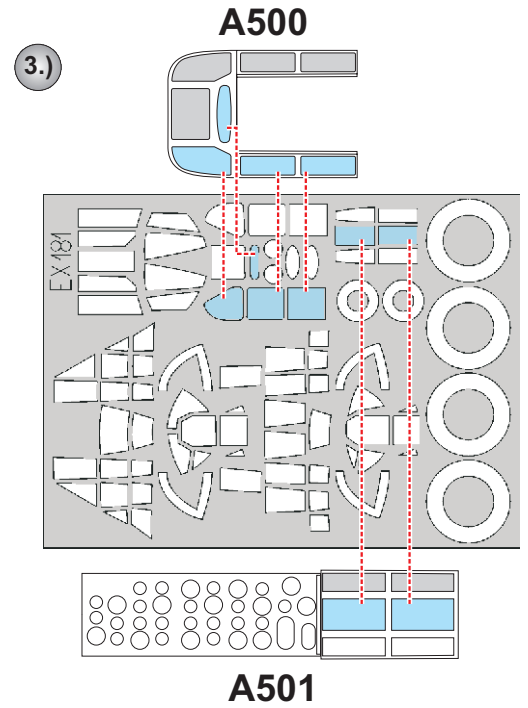

eduard
MASK

A-20B Havoc 1/48

The die-cut mask for accurate canopy frame painting of the
AMT/Italeri scale 1/48

EX 181

REFERENCES:
 Squadron / Signal Publications
 in action 1056
 Squadron / Signal Publications
 in action 1144
 Monografie Publications
 Douglas A-20 Havoc/Boston