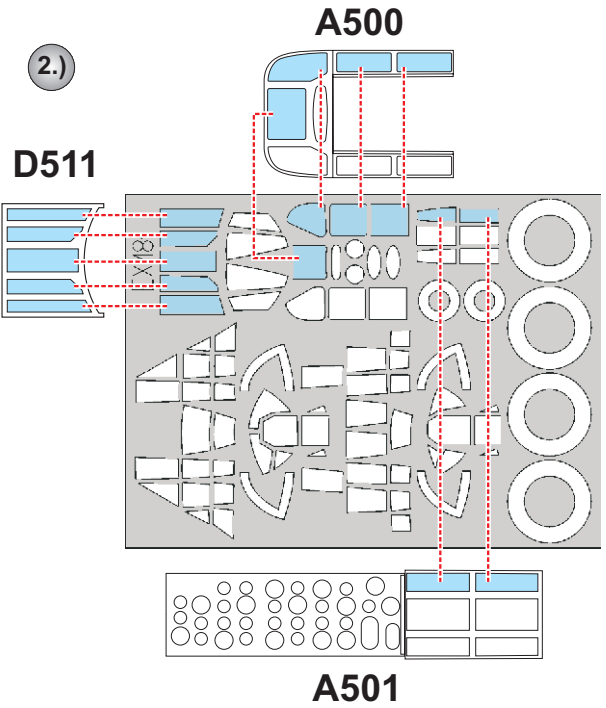

eduard
MASK

A-20B Havoc 1/48

The die-cut mask for accurate canopy frame painting of the
AMT/Italeri scale 1/48

EX 181

REFERENCES:
 Squadron / Signal Publications
 in action 1056
 Squadron / Signal Publications
 in action 1144
 Monografie Publications
 Douglas A-20 Havoc/Boston