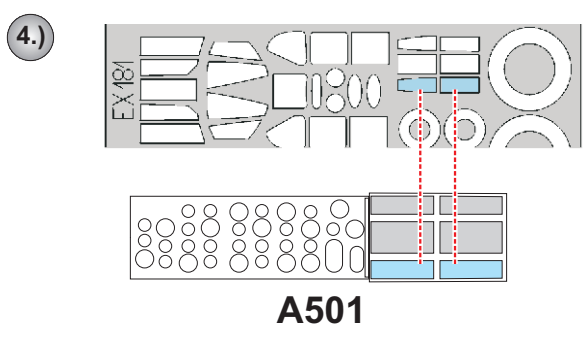

eduard
MASK

A-20B Havoc 1/48

The die-cut mask for accurate canopy frame painting of the
AMT/Italeri scale 1/48

EX 181

REFERENCES:
 Squadron / Signal Publications
 in action 1056
 Squadron / Signal Publications
 in action 1144
 Monografie Publications
 Douglas A-20 Havoc/Boston