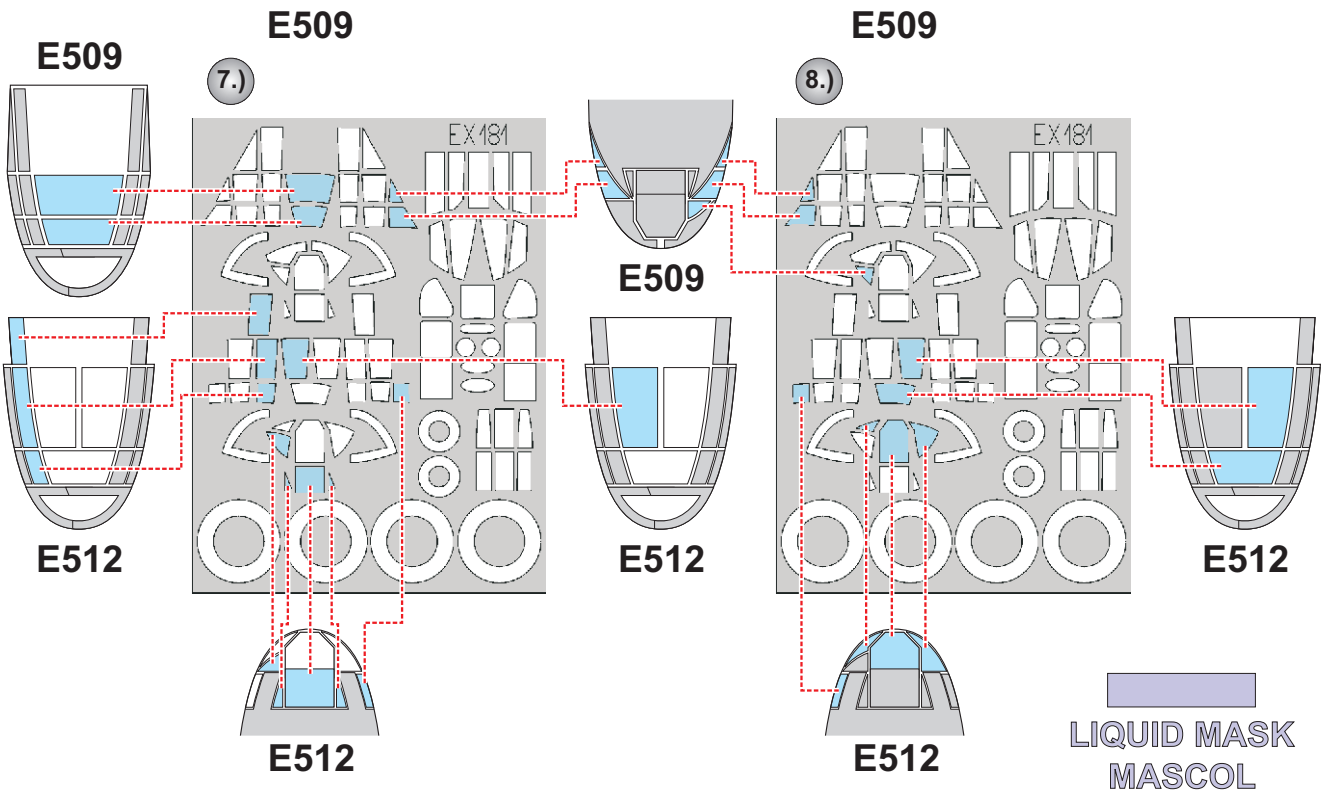

eduard
MASK

A-20B Havoc 1/48

The die-cut mask for accurate canopy frame painting of the
AMT/Italeri scale 1/48

EX 181

REFERENCES:
 Squadron / Signal Publications
 in action 1056
 Squadron / Signal Publications
 in action 1144
 Monografie Publications
 Douglas A-20 Havoc/Boston

**INTERIOR COLOR
BARVA INTERIÉRU**

**CAMOUFLAGE COLOR
BARVA KAMUFLÁŽE**

**REMOVE MASK
ODSTRANIT MASKU**