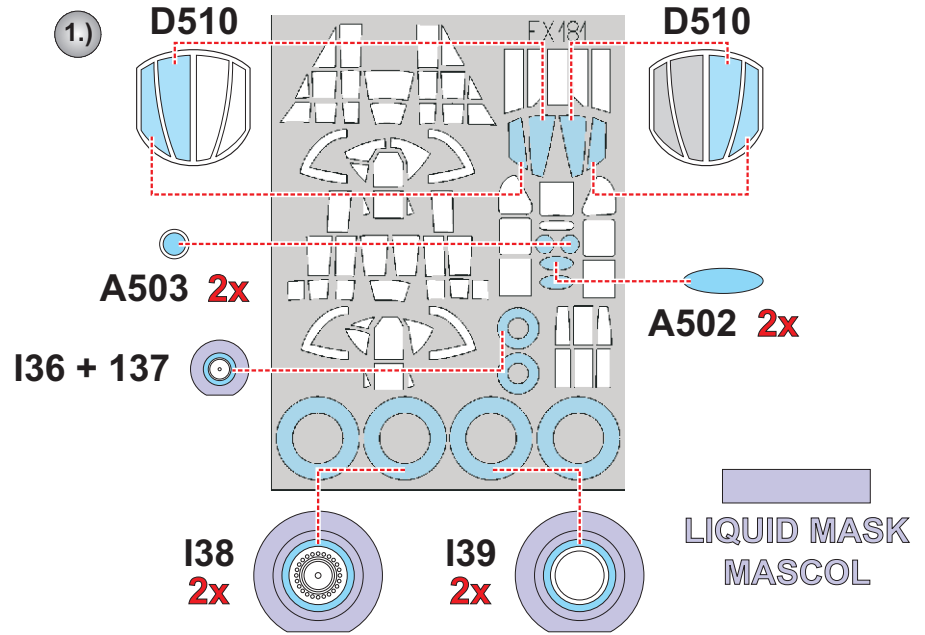

eduard
MASK

A-20B Havoc 1/48

The die-cut mask for accurate canopy frame painting of the
AMT/Italeri scale 1/48

EX 181

REFERENCES:
 Squadron / Signal Publications
 in action 1056
 Squadron / Signal Publications
 in action 1144
 Monografie Publications
 Douglas A-20 Havoc/Boston