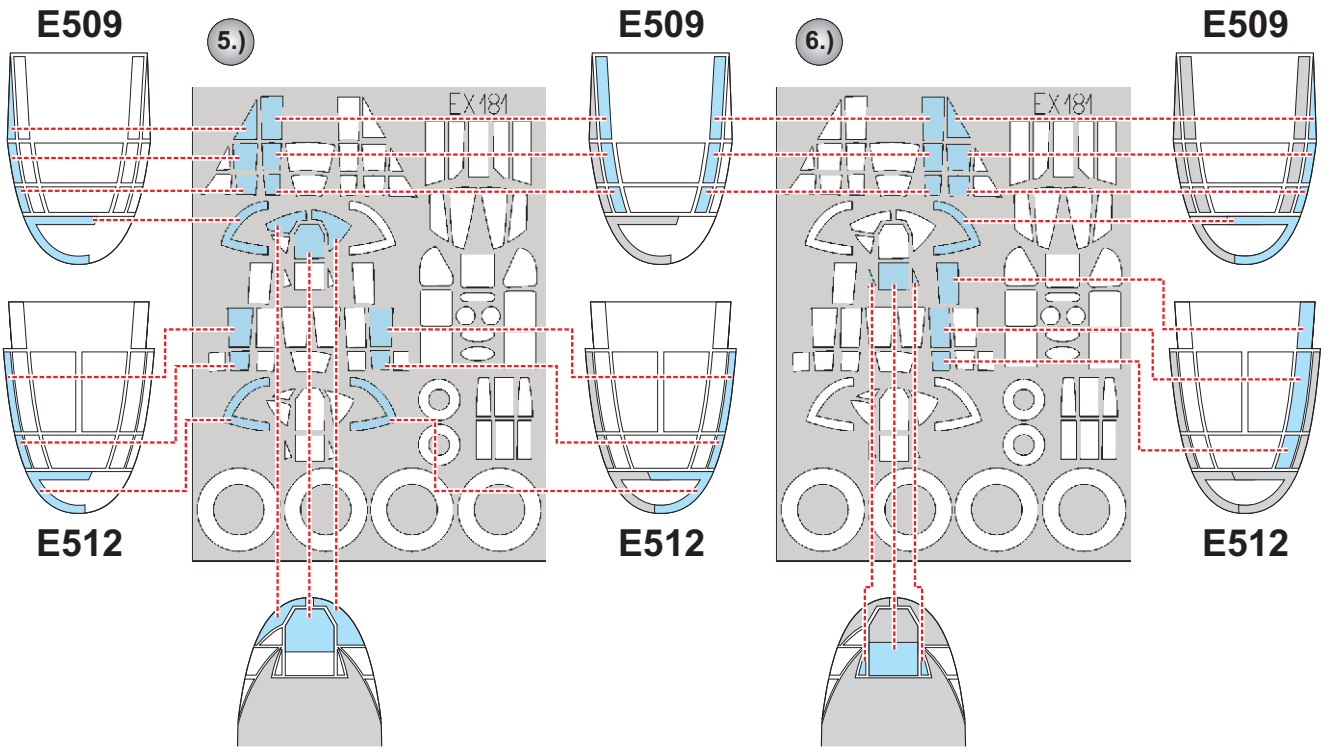

eduard
MASK

A-20B Havoc 1/48

The die-cut mask for accurate canopy frame painting of the
AMT/Italeri scale 1/48

EX 181

REFERENCES:
 Squadron / Signal Publications
 in action 1056
 Squadron / Signal Publications
 in action 1144
 Monografie Publications
 Douglas A-20 Havoc/Boston

**INTERIOR COLOR
BARVA INTERIÉRU**

**CAMOUFLAGE COLOR
BARVA KAMUFLÁŽE**

**REMOVE MASK
ODSTRANIT MASKU**