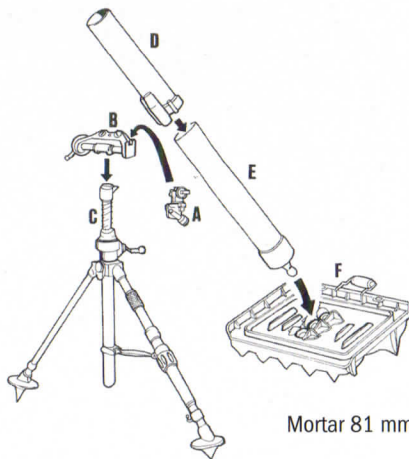

Suggested colors

ITALERI
ACRYLIC PAINT

ITALERI
www.italeri.com

Plastic model Kit
Maquette plastique à assembler
Model plastikowy do sklejania

For adult collectors age 14 and over.
Per collezionisti adulti di età superiore a 14 anni.
Modellbausatz für Modellbauer ab 14 Jahre.
Pour modélistes de 14 ans et plus.
Geslacht voor 14 jaar en ouder.
Para modelistas mayores de 14 años.

MADE IN ITALY by
Italeri S.p.A. Via Pradazzo, 6/B
I-40012 Calderara di Reno
(Bologna) - Italy

Content may vary from illustrations

© 2013 Italeri SpA