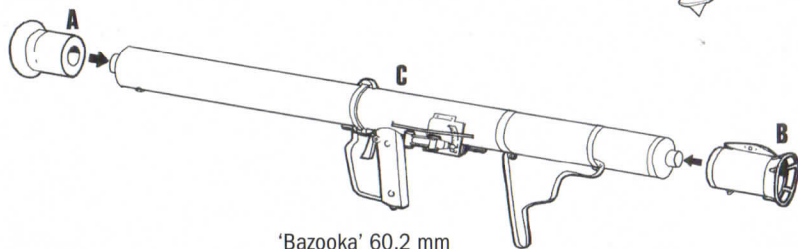

Telescopic binocular

Mortar 81 mm

'Bazooka' 60,2 mm