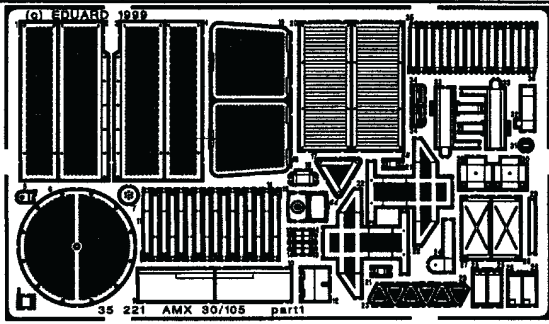

AMX 30/105

1/35 scale detail set for Heller kit

35 221

- OPPOSITE SIDE
- REMOVE
- REPLACE
- GRIND