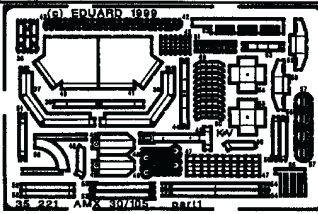

AMX 30/105

1/35 scale detail set for Heller kit

35 221

- OPPOSITE SIDE
- REMOVE
- REPLACE
- GRIND