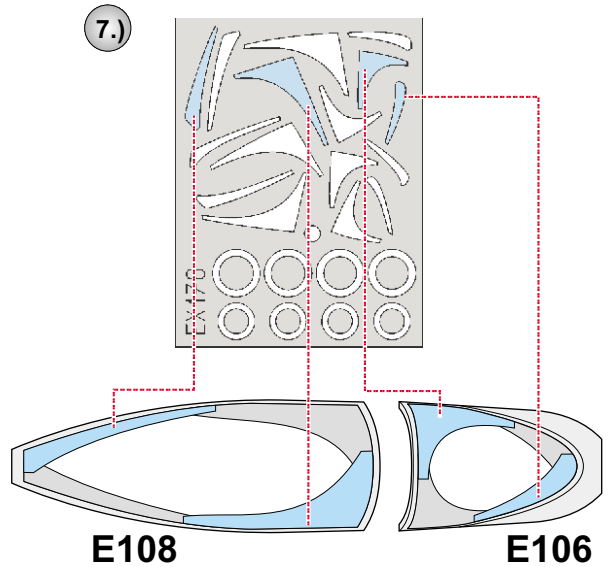

eduard
MASK

F-18E Super Hornet 1/48

The die-cut mask for accurate canopy frame painting of the
Italeri scale 1/48 KIT

EX 176

REFERENCES: Sqadron/Signal Publ.:Walk Around # 5518 - F-18 Hornet

5.) REMOVE MASK

9.) REMOVE MASK