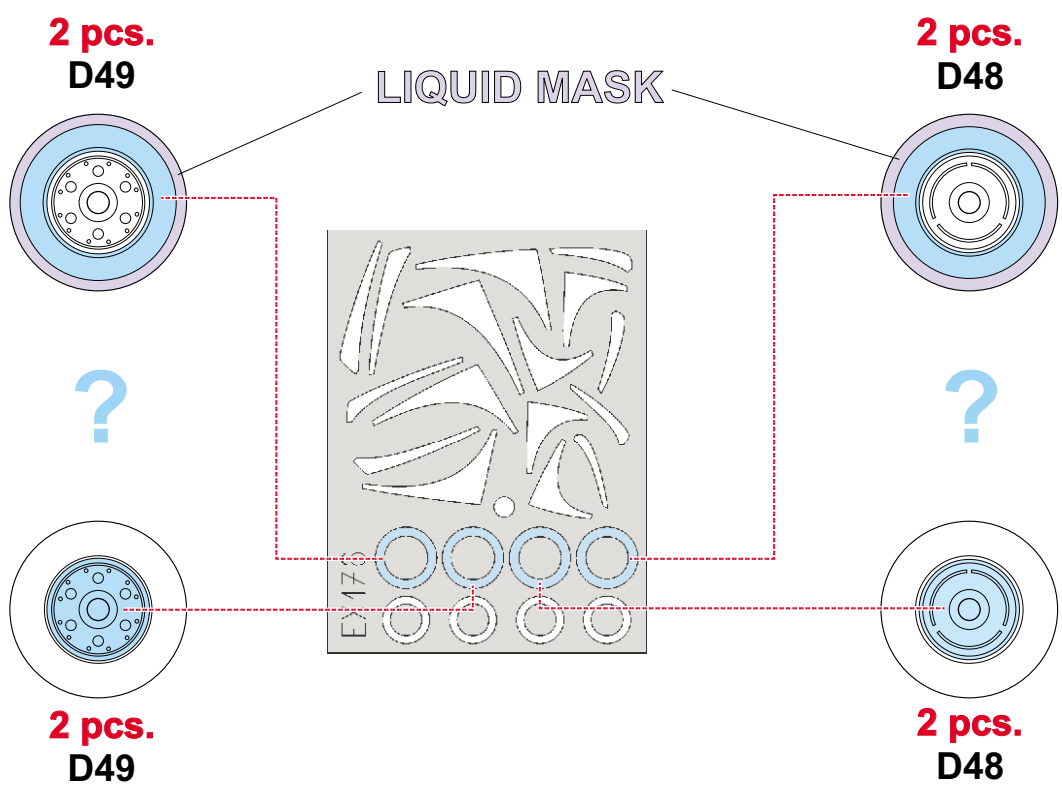

eduard
MASK

F-18E Super Hornet 1/48

The die-cut mask for accurate canopy frame painting of the
Italeri scale 1/48 KIT

EX 176

REFERENCES: Sqadron/Signal Publ.:Walk Around # 5518 - F-18 Hornet

5.) REMOVE MASK

9.) REMOVE MASK