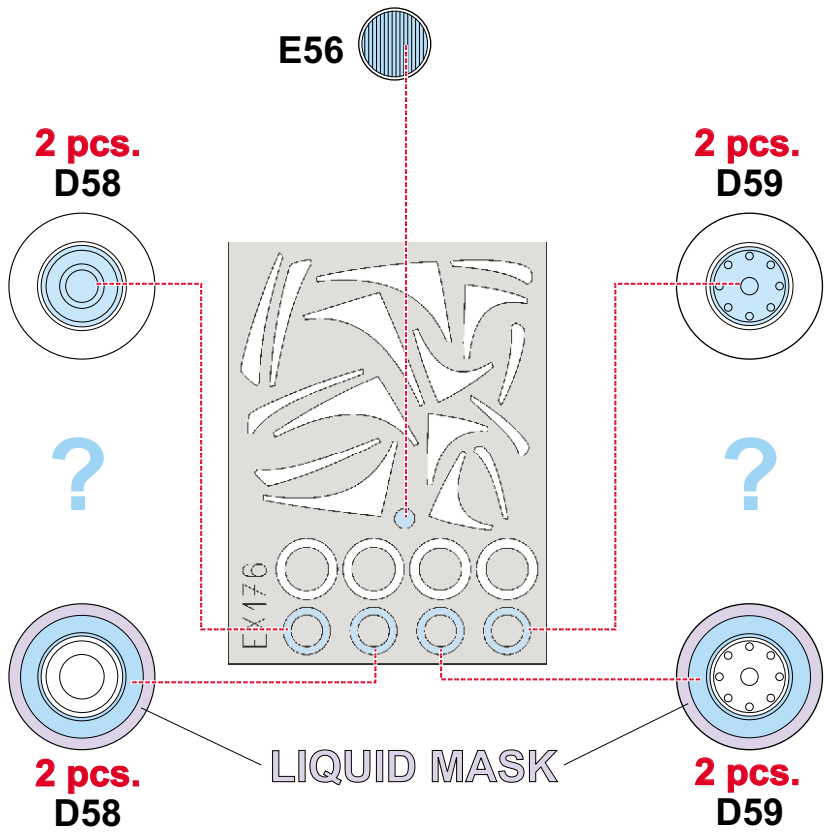

eduard
MASK

F-18E Super Hornet 1/48

The die-cut mask for accurate canopy frame painting of the
Italeri scale 1/48 KIT

EX 176

REFERENCES: Sqadron/Signal Publ.:Walk Around # 5518 - F-18 Hornet

5.) REMOVE MASK

9.) REMOVE MASK