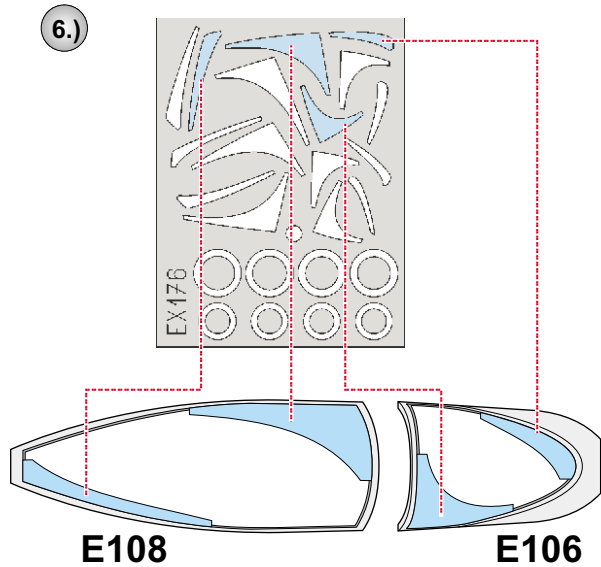

eduard
MASK

F-18E Super Hornet 1/48

The die-cut mask for accurate canopy frame painting of the
Italeri scale 1/48 KIT

EX 176

REFERENCES: Sqadron/Signal Publ.:Walk Around # 5518 - F-18 Hornet

5.) REMOVE MASK

9.) REMOVE MASK