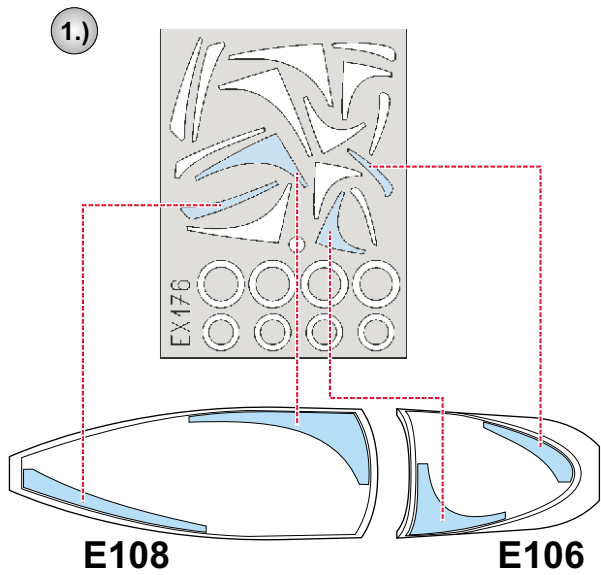

eduard
MASK

F-18E Super Hornet 1/48

The die-cut mask for accurate canopy frame painting of the
Italeri scale 1/48 KIT

EX 176

REFERENCES: Sqadron/Signal Publ.:Walk Around # 5518 - F-18 Hornet

5.) REMOVE MASK

9.) REMOVE MASK