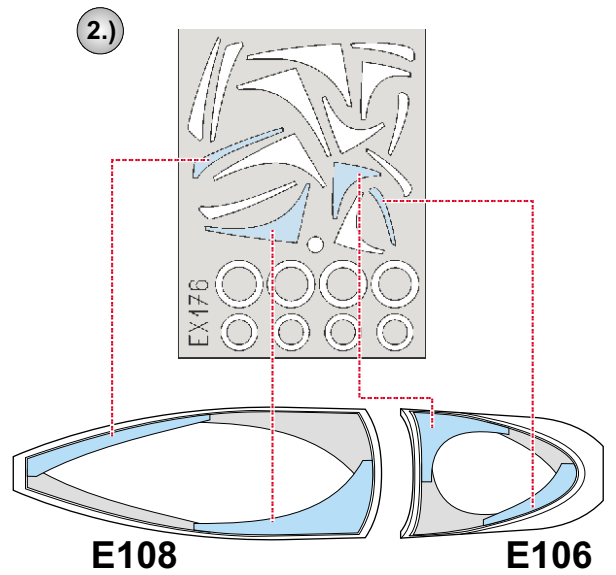

eduard
MASK

F-18E Super Hornet 1/48

The die-cut mask for accurate canopy frame painting of the
Italeri scale 1/48 KIT

EX 176

REFERENCES: Sqadron/Signal Publ.:Walk Around # 5518 - F-18 Hornet

5.) REMOVE MASK

9.) REMOVE MASK