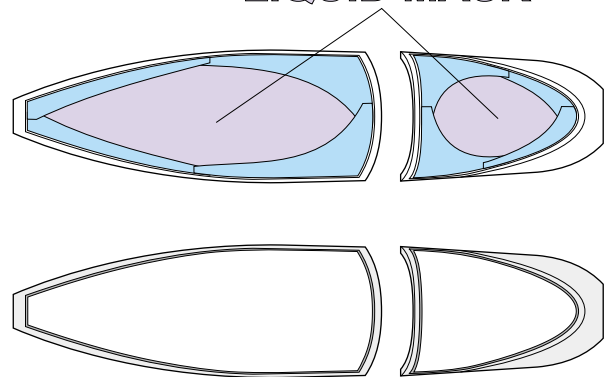

eduard
MASK

F-18E Super Hornet 1/48

The die-cut mask for accurate canopy frame painting of the
Italeri scale 1/48 KIT

EX 176

REFERENCES: Sqadron/Signal Publ.:Walk Around # 5518 - F-18 Hornet

5.) REMOVE MASK

9.) REMOVE MASK