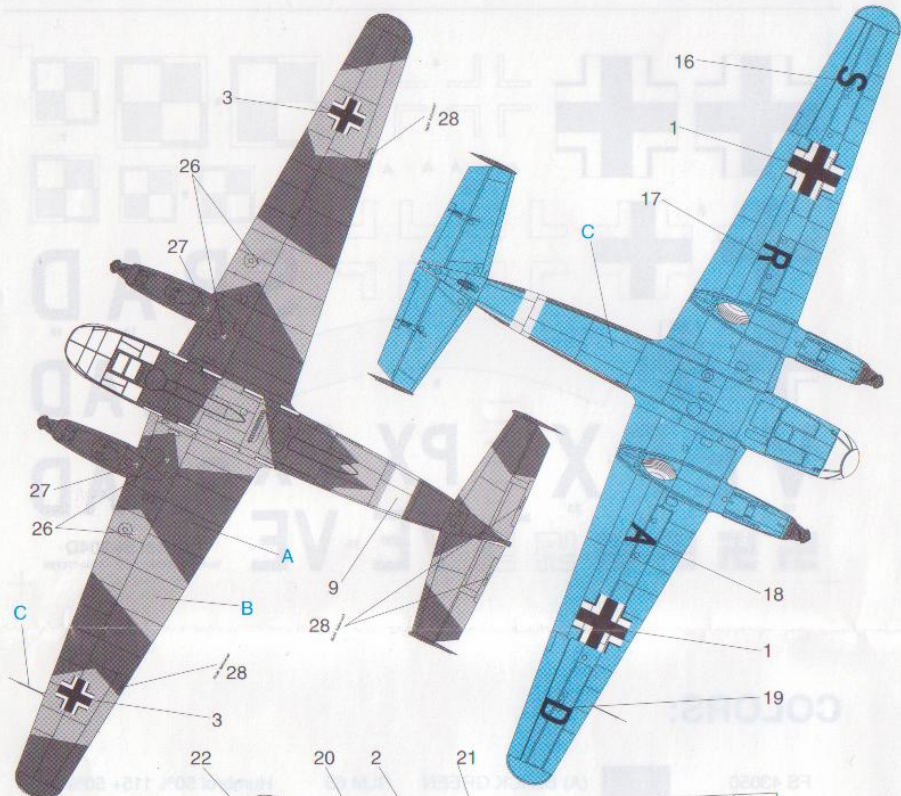

COLORS:

FS 43050		(A) BLACK GREEN	RLM 65	Humbrol 50% 115+ 50% 34
FS 34079		(B) DARK GREEN	RLM 70	Humbrol 91
FS 35352		(C) LIGHT BLUE	RLM 71	Humbrol 116
		(D) ALUMINIUM		Humbrol 56
		(E) RUST		Humbrol 113
		(F) BLACK		Humbrol 33
FS 36081		(G) DARK GREY	RLM 66	Humbrol 32

(A) BLACK GREEN (B) DARK GREEN (C) LIGHT BLUE

(E) RUST (F) BLACK (G) DARK GREY Siebel Si-204D-1

NC-701 Poland 1947-55 (aerofoto version)

(D) ALUMINIUM

(E) RUST

(F) BLACK