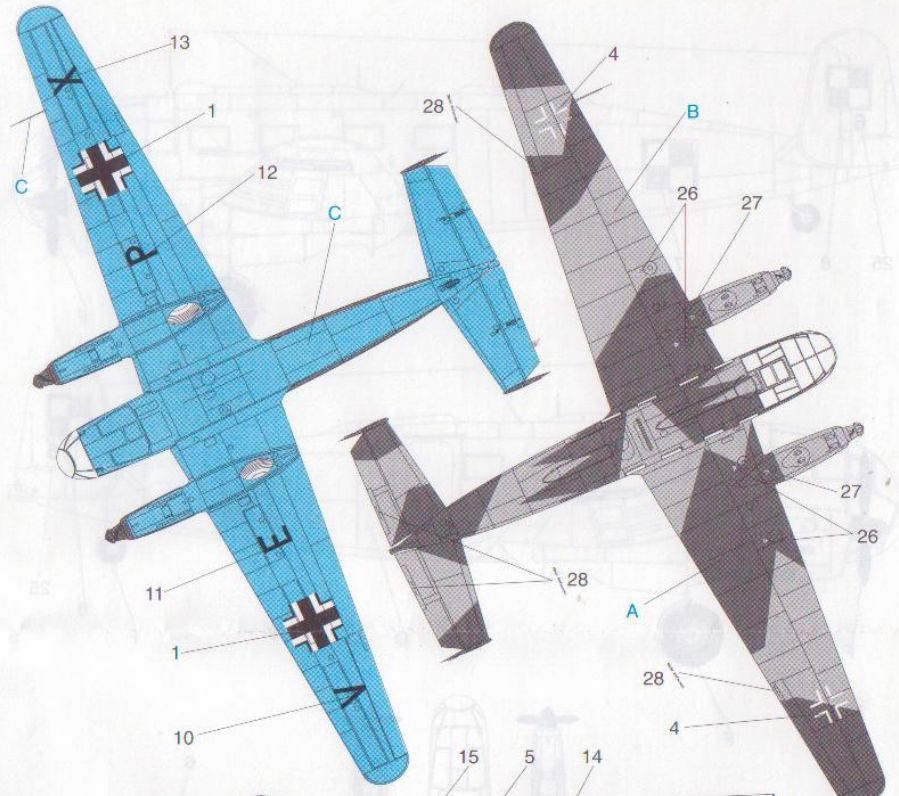

COLORS:

FS 43050		(A) BLACK GREEN	RLM 65	Humbrol 50% 115+ 50% 34
FS 34079		(B) DARK GREEN	RLM 70	Humbrol 91
FS 35352		(C) LIGHT BLUE	RLM 71	Humbrol 116
		(D) ALUMINIUM		Humbrol 56
		(E) RUST		Humbrol 113
		(F) BLACK		Humbrol 33
FS 36081		(G) DARK GREY	RLM 66	Humbrol 32

(A) BLACK GREEN (B) DARK GREEN (C) LIGHT BLUE

(E) RUST (F) BLACK (G) DARK GREY Siebel Si-204D-1

NC-701 Poland 1947-55 (aerofoto version)

(D) ALUMINIUM

(E) RUST

(F) BLACK