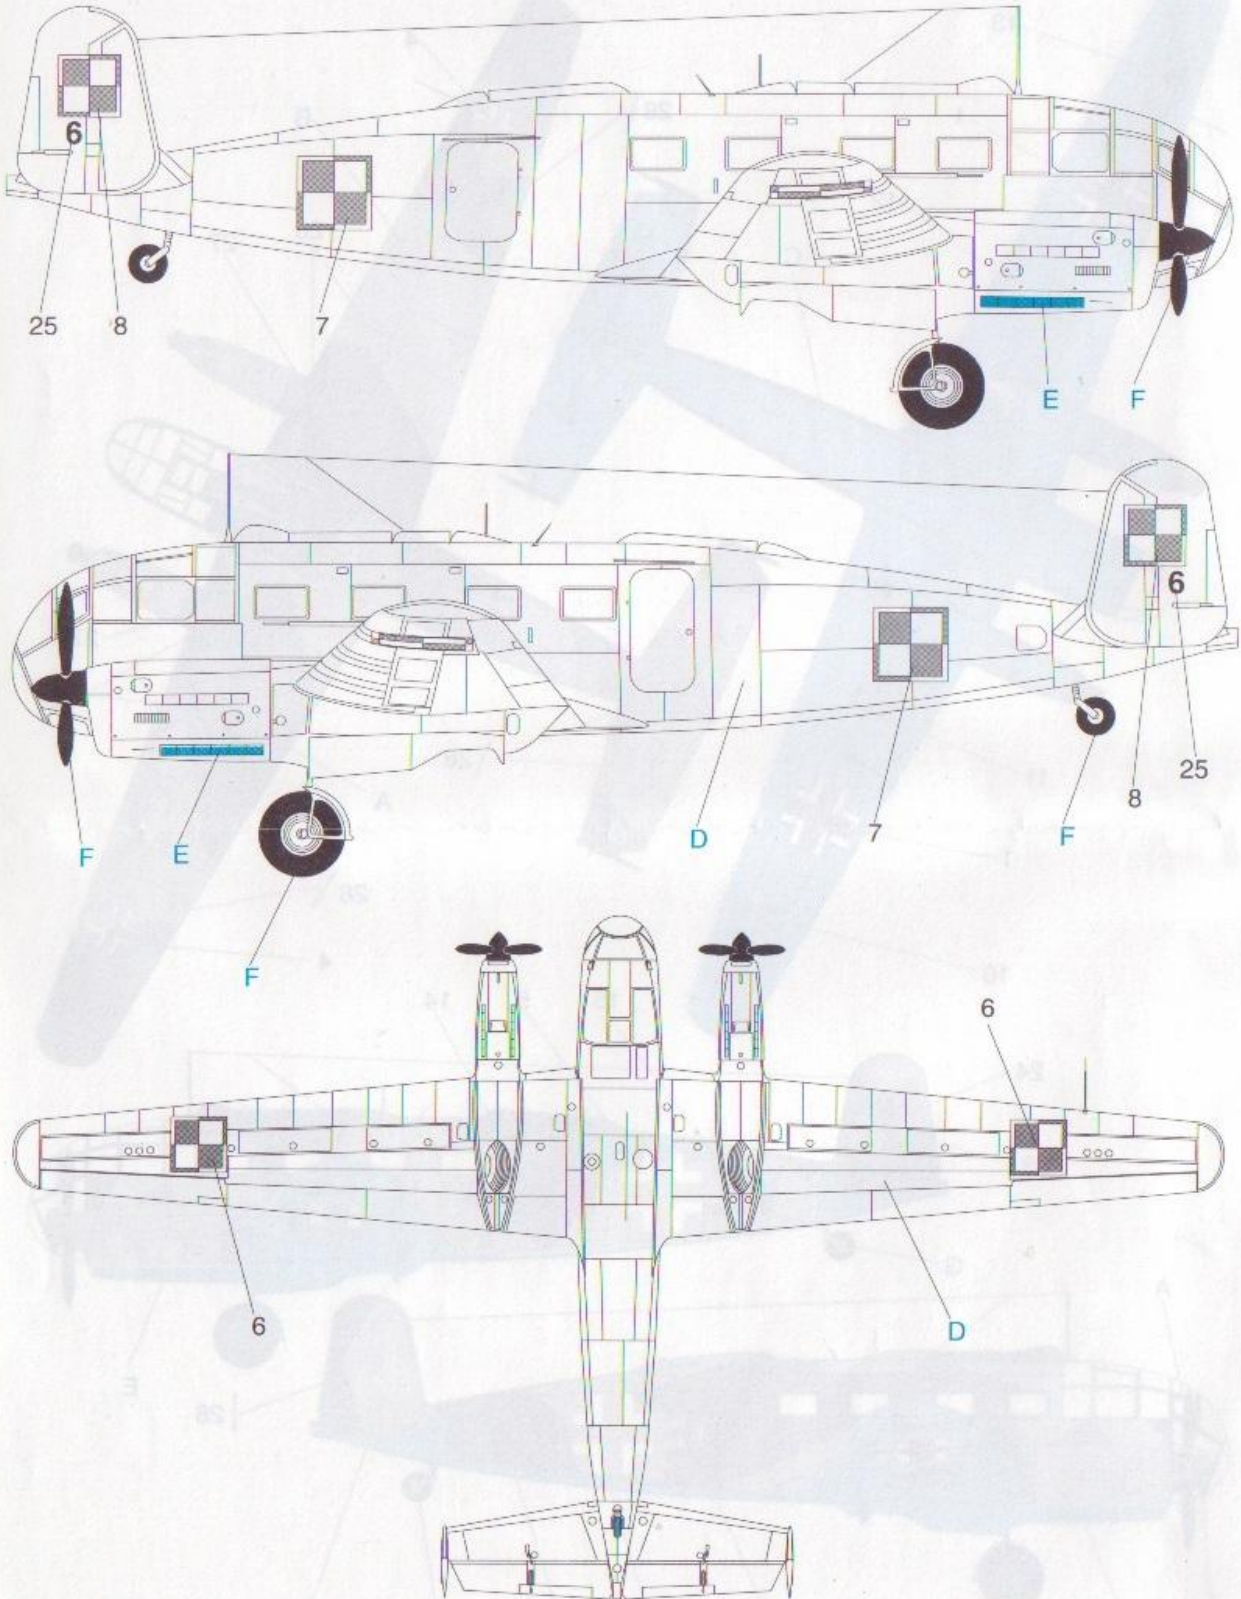

COLORS:

FS 43050		(A) BLACK GREEN	RLM 65	Humbrol 50% 115+ 50% 34
FS 34079		(B) DARK GREEN	RLM 70	Humbrol 91
FS 35352		(C) LIGHT BLUE	RLM 71	Humbrol 116
		(D) ALUMINIUM		Humbrol 56
		(E) RUST		Humbrol 113
		(F) BLACK		Humbrol 33
FS 36081		(G) DARK GREY	RLM 66	Humbrol 32

(A) BLACK GREEN (B) DARK GREEN (C) LIGHT BLUE

(E) RUST (F) BLACK (G) DARK GREY Siebel Si-204D-1

NC-701 Poland 1947-55 (aerofoto version)

(D) ALUMINIUM

(E) RUST

(F) BLACK