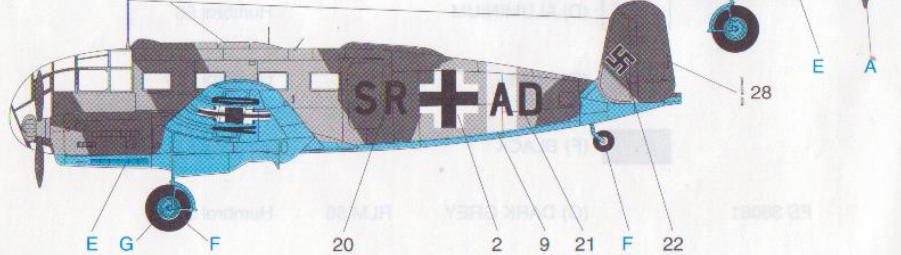

COLORS:

FS 43050		(A) BLACK GREEN	RLM 65	Humbrol 50% 115+ 50% 34
FS 34079		(B) DARK GREEN	RLM 70	Humbrol 91
FS 35352		(C) LIGHT BLUE	RLM 71	Humbrol 116
		(D) ALUMINIUM		Humbrol 56
		(E) RUST		Humbrol 113
		(F) BLACK		Humbrol 33
FS 36081		(G) DARK GREY	RLM 66	Humbrol 32

(A) BLACK GREEN (B) DARK GREEN (C) LIGHT BLUE

(E) RUST (F) BLACK (G) DARK GREY Siebel Si-204D-1

NC-701 Poland 1947-55 (aerofoto version)

(D) ALUMINIUM

(E) RUST

(F) BLACK