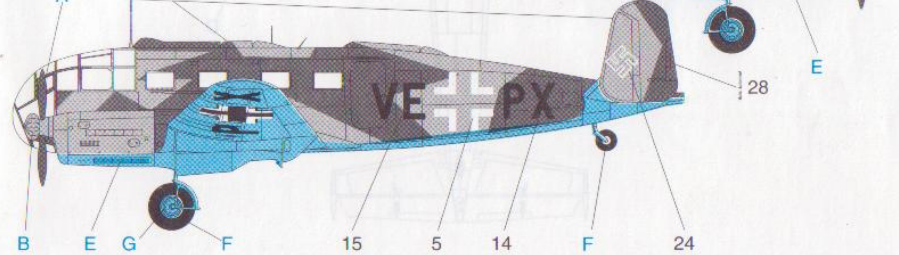

COLORS:

FS 43050		(A) BLACK GREEN	RLM 65	Humbrol 50% 115+ 50% 34
FS 34079		(B) DARK GREEN	RLM 70	Humbrol 91
FS 35352		(C) LIGHT BLUE	RLM 71	Humbrol 116
		(D) ALUMINIUM		Humbrol 56
		(E) RUST		Humbrol 113
		(F) BLACK		Humbrol 33
FS 36081		(G) DARK GREY	RLM 66	Humbrol 32

(A) BLACK GREEN (B) DARK GREEN (C) LIGHT BLUE

(E) RUST (F) BLACK (G) DARK GREY Siebel Si-204D-1

NC-701 Poland 1947-55 (aerofoto version)

(D) ALUMINIUM

(E) RUST

(F) BLACK