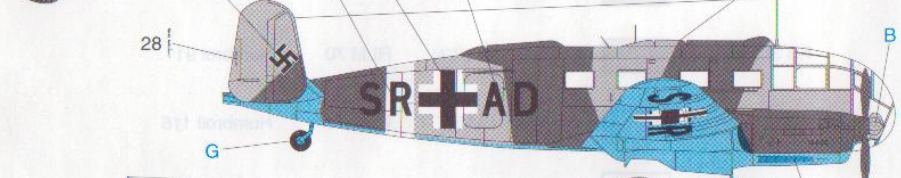

COLORS:

FS 43050		(A) BLACK GREEN	RLM 65	Humbrol 50% 115+ 50% 34
FS 34079		(B) DARK GREEN	RLM 70	Humbrol 91
FS 35352		(C) LIGHT BLUE	RLM 71	Humbrol 116
		(D) ALUMINIUM		Humbrol 56
		(E) RUST		Humbrol 113
		(F) BLACK		Humbrol 33
FS 36081		(G) DARK GREY	RLM 66	Humbrol 32

(A) BLACK GREEN (B) DARK GREEN (C) LIGHT BLUE

(E) RUST (F) BLACK (G) DARK GREY Siebel Si-204D-1

NC-701 Poland 1947-55 (aerofoto version)

(D) ALUMINIUM

(E) RUST

(F) BLACK