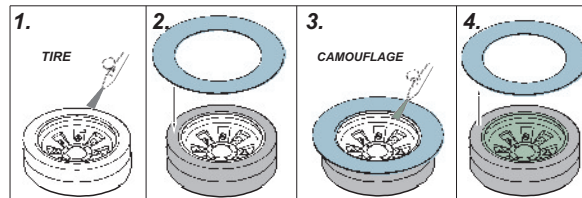

eduard
Express MASK

XT 183

Sd.Kfz.10/5 Armoured cab

A die-cut mask for accurate painting for Dragon kit

1/35 KIT

A
KIT
PARTS:
G1,G4,
G20

B
KIT
PARTS:
G2,G5