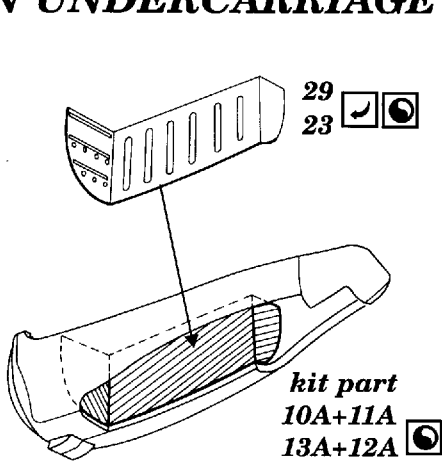

Hs-129B

72 174

1/72 scale detail set for Italeri kit

-  OPPOSITE SIDE
-  REMOVE
-  BEND
-  REPLACE
-  GRIND

A COCKPIT

B MAIN UNDERCARRIAGE

C PAK45 GUN

D GRILLS