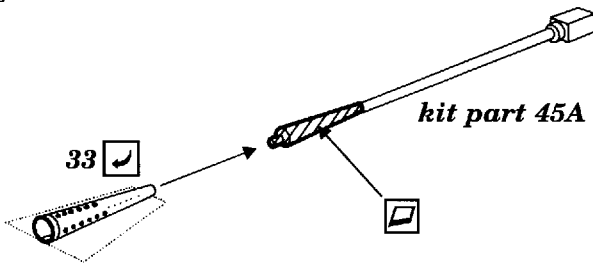

Hs-129B

72 174

1/72 scale detail set for Italeri kit

-  OPPOSITE SIDE
-  REMOVE
-  BEND
-  REPLACE
-  GRIND

A COCKPIT

B MAIN UNDERCARRIAGE

C PAK45 GUN

D GRILLS