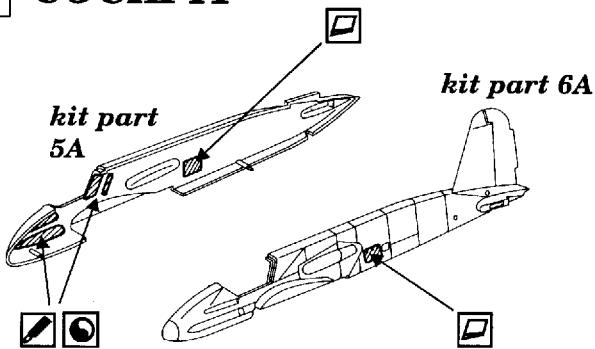

Hs-129B

72 174

1/72 scale detail set for Italeri kit

-  OPPOSITE SIDE
-  REMOVE
-  BEND
-  REPLACE
-  GRIND

A COCKPIT

B MAIN UNDERCARRIAGE

C PAK45 GUN

D GRILLS