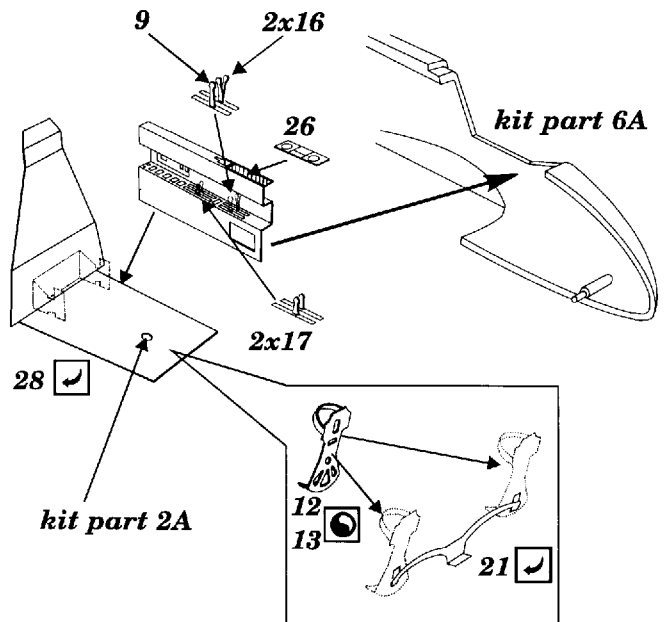

Hs-129B

72 174

1/72 scale detail set for Italeri kit

-  OPPOSITE SIDE
-  REMOVE
-  BEND
-  REPLACE
-  GRIND

A COCKPIT

B MAIN UNDERCARRIAGE

C PAK45 GUN

D GRILLS