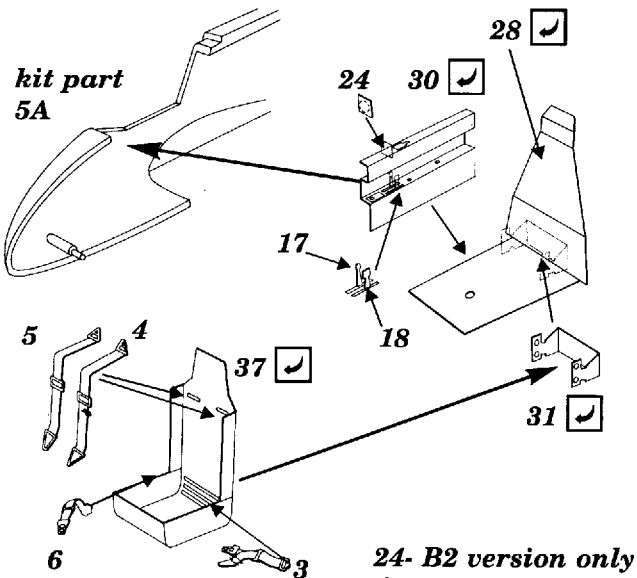

Hs-129B

72 174

1/72 scale detail set for Italeri kit

-  OPPOSITE SIDE
-  REMOVE
-  BEND
-  REPLACE
-  GRIND

A COCKPIT

B MAIN UNDERCARRIAGE

C PAK45 GUN

D GRILLS