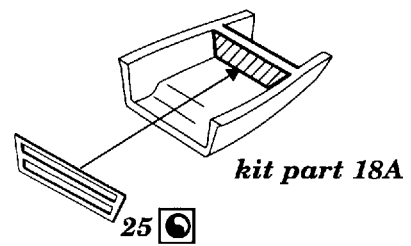

Hs-129B

72 174

1/72 scale detail set for Italeri kit

-  OPPOSITE SIDE
-  REMOVE
-  BEND
-  REPLACE
-  GRIND

A COCKPIT

B MAIN UNDERCARRIAGE

C PAK45 GUN

D GRILLS