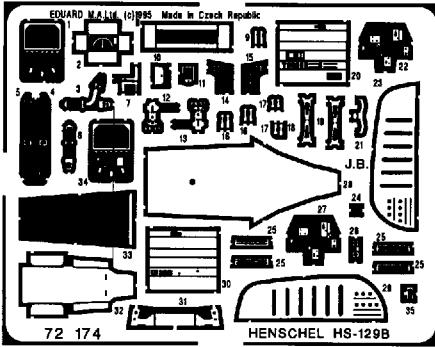

Hs-129B

72 174

1/72 scale detail set for Italeri kit

-  OPPOSITE SIDE
-  REMOVE
-  BEND
-  REPLACE
-  GRIND

A COCKPIT

B MAIN UNDERCARRIAGE

C PAK45 GUN

D GRILLS