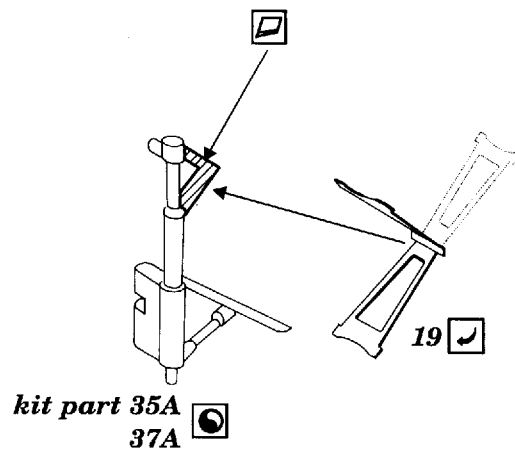

Hs-129B

72 174

1/72 scale detail set for Italeri kit

-  OPPOSITE SIDE
-  REMOVE
-  BEND
-  REPLACE
-  GRIND

A COCKPIT

B MAIN UNDERCARRIAGE

C PAK45 GUN

D GRILLS