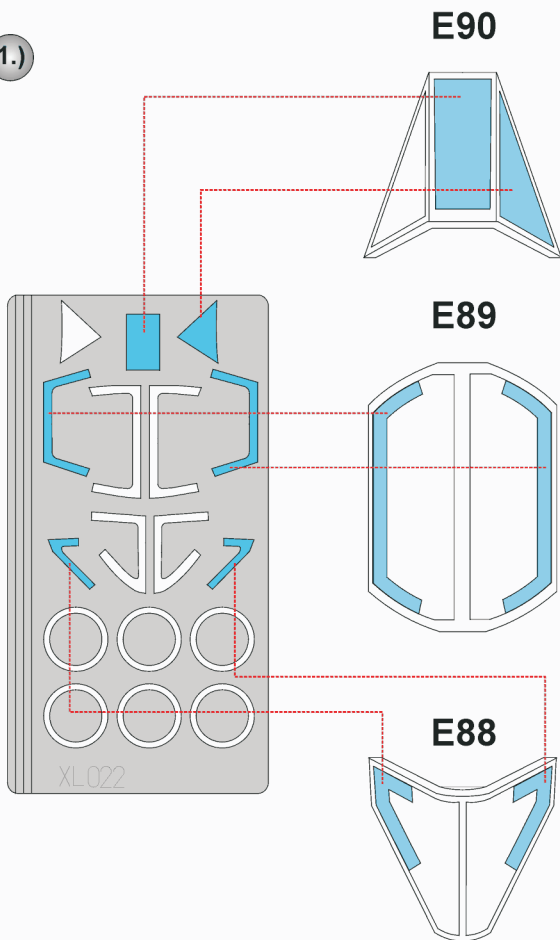

eduard
Express Mask

XL 022

Me-262 Schwalbe

The die-cut mask for accurate canopy frame painting of the
Hasegawa 1/32 KIT

REFERENCES:

AERO DETAIL #9 Messerschmitt Me-262A

1.)

2.)