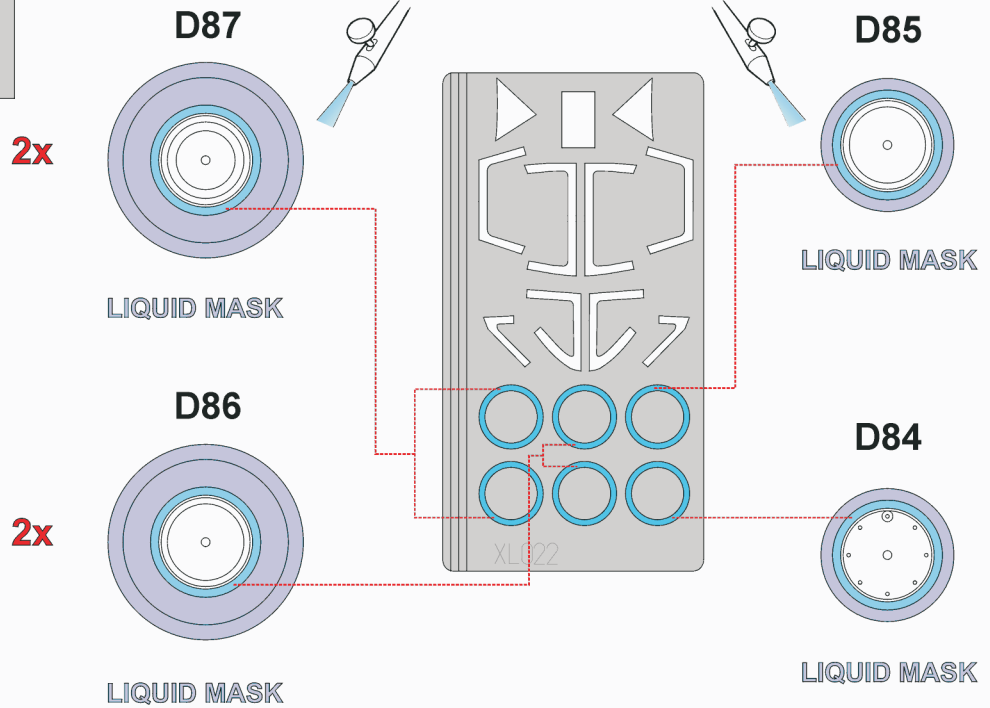

eduard
Express Mask

XL 022

Me-262 Schwalbe

The die-cut mask for accurate canopy frame painting of the
Hasegawa 1/32 KIT

REFERENCES:

AERO DETAIL #9 Messerschmitt Me-262A

1.)

2.)