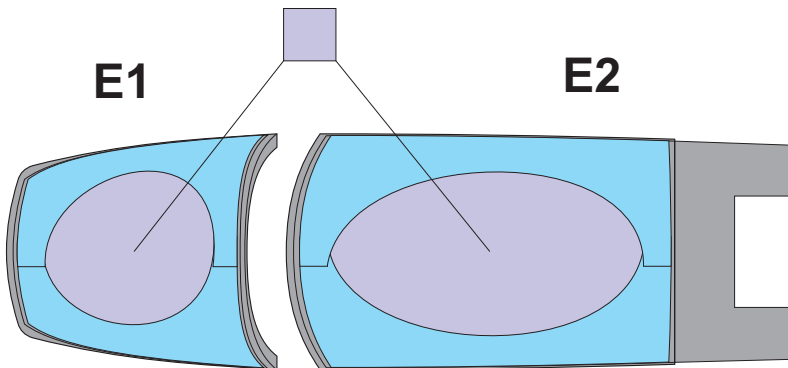

eduard
MASK

EX 382

MiG-29 1/48

The die-cut mask for accurate canopy frame painting of the
Great Wall Hobby 1/48 KIT

1.)

E1

E2

2.)

LIQUID MASK

E1

E2

3.)