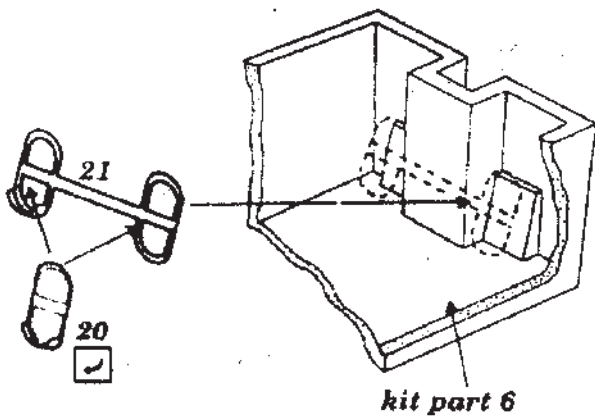

Buccaneer interior

48 132

1/48 scale detail set for Airfix kit

- OPPOSITE SIDE
- REMOVE
- BEND
- OPTION

A EJECTION SEAT *kit part 54*

B PILOT'S INSTRUMENT PANEL

C PILOT'S PEDALS

D

E LEFT SIDE -ASSEMBLY

n

o

m

F RIGHT SIDE -ASSEMBLY

u