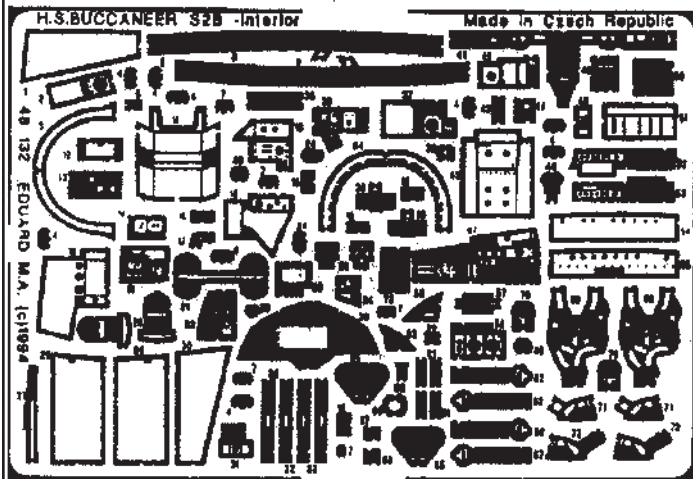

Buccaneer interior

48 132

1/48 scale detail set for Airfix kit

- OPPOSITE SIDE
- REMOVE
- BEND
- OPTION

A EJECTION SEAT *kit part 54*

B PILOT'S INSTRUMENT PANEL

C PILOT'S PEDALS

D

E LEFT SIDE -ASSEMBLY

n

o

m

F RIGHT SIDE -ASSEMBLY

u