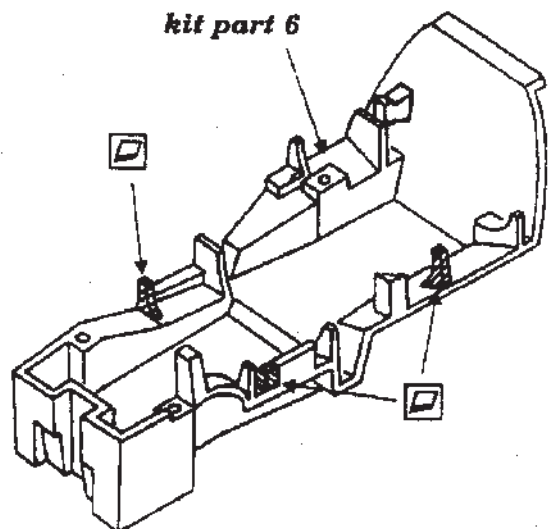

Buccaneer interior

48 132

1/48 scale detail set for Airfix kit

- OPPOSITE SIDE
- REMOVE
- BEND
- OPTION

A EJECTION SEAT *kit part 54*

B PILOT'S INSTRUMENT PANEL

C PILOT'S PEDALS

D

E LEFT SIDE -ASSEMBLY

n

o

m

F RIGHT SIDE -ASSEMBLY

u