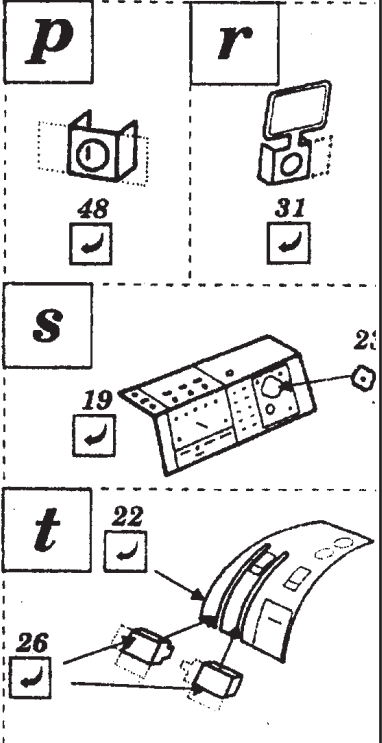

Buccaneer interior

48 132

1/48 scale detail set for Airfix kit

- OPPOSITE SIDE
- REMOVE
- BEND
- OPTION

A EJECTION SEAT *kit part 54*

B PILOT'S INSTRUMENT PANEL

C PILOT'S PEDALS

D

E LEFT SIDE -ASSEMBLY

n

o

m

F RIGHT SIDE -ASSEMBLY

u