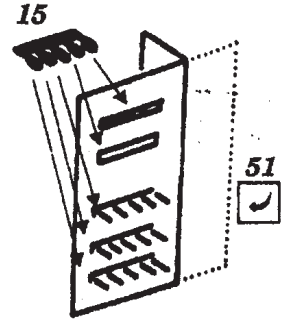

Buccaneer interior

48 132

1/48 scale detail set for Airfix kit

- OPPOSITE SIDE
- REMOVE
- BEND
- OPTION

A EJECTION SEAT *kit part 54*

B PILOT'S INSTRUMENT PANEL

C PILOT'S PEDALS

D

E LEFT SIDE -ASSEMBLY

n

o

m

F RIGHT SIDE -ASSEMBLY

u