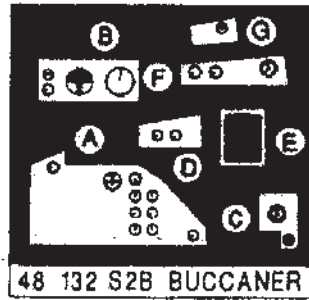

Buccaneer interior

48 132

1/48 scale detail set for Airfix kit

- OPPOSITE SIDE
- REMOVE
- BEND
- OPTION

A EJECTION SEAT *kit part 54*

B PILOT'S INSTRUMENT PANEL

C PILOT'S PEDALS

D

E LEFT SIDE -ASSEMBLY

n

o

m

F RIGHT SIDE -ASSEMBLY

u