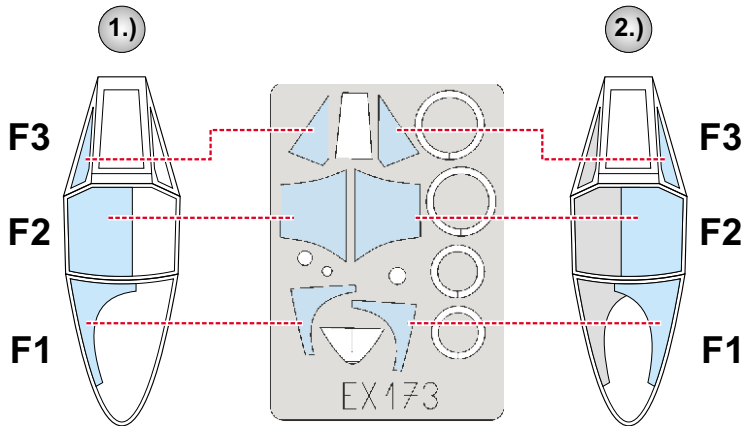

# Meteor F.Mk.3 1/48

The die-cut mask for accurate canopy frame painting of the  
*Tamiya* scale 1/48 KIT

EX 173

LIQUID MASK ■

LIQUID MASK ■

REFERENCES: Squadron/Signal Publ.: Aircraft # 152 - Meteor - in action