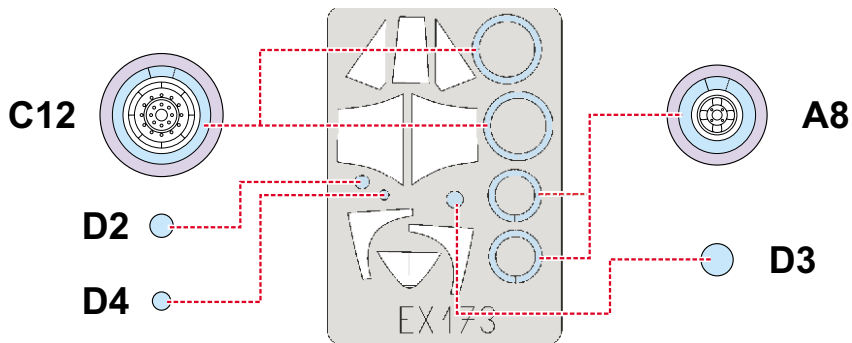

# Meteor F.Mk.3 1/48

The die-cut mask for accurate canopy frame painting of the  
*Tamiya* scale 1/48 KIT

EX 173

LIQUID MASK ■

LIQUID MASK ■

REFERENCES: Squadron/Signal Publ.: Aircraft # 152 - Meteor - in action