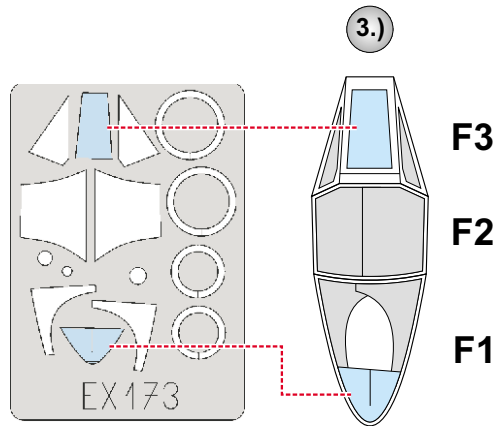

# Meteor F.Mk.3 1/48

The die-cut mask for accurate canopy frame painting of the  
*Tamiya* scale 1/48 KIT

EX 173

LIQUID MASK ■

LIQUID MASK ■

REFERENCES: Squadron/Signal Publ.: Aircraft # 152 - Meteor - in action