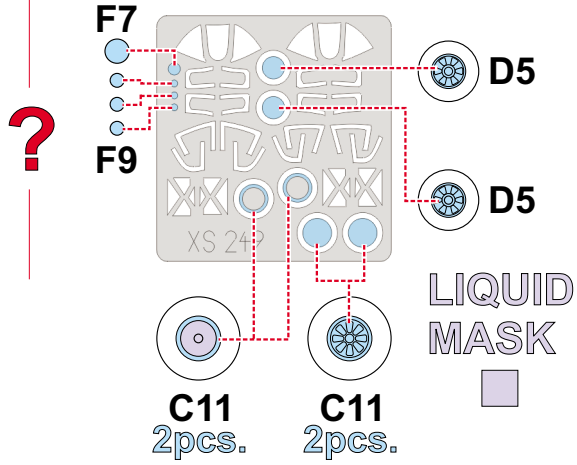

eduard Express Mask

P-38 Lightning

The die-cut mask for accurate canopy frame painting of the
Academy 1/72 KIT

XS 249

9.) INTERIOR COLOR

10.) CAMOUFLAGE COLOR

11.) REMOVE MASK