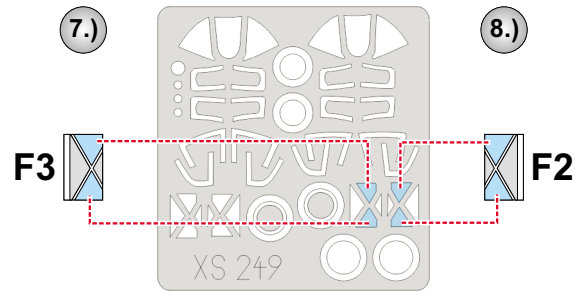

eduard Express Mask

P-38 Lightning

The die-cut mask for accurate canopy frame painting of the
Academy 1/72 KIT

XS 249

9.) INTERIOR COLOR

10.) CAMOUFLAGE COLOR

11.) REMOVE MASK