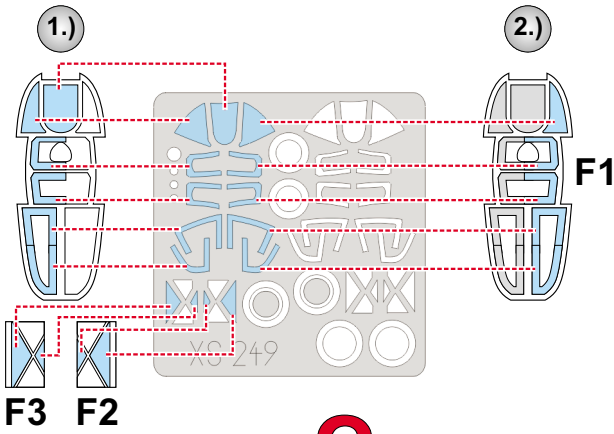

eduard Express Mask

P-38 Lightning

The die-cut mask for accurate canopy frame painting of the
Academy 1/72 KIT

XS 249

9.) INTERIOR COLOR

10.) CAMOUFLAGE COLOR

11.) REMOVE MASK