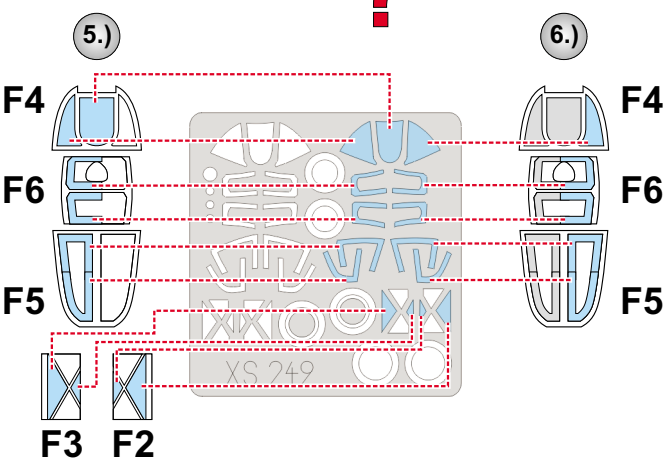

eduard Express Mask

P-38 Lightning

The die-cut mask for accurate canopy frame painting of the
Academy 1/72 KIT

XS 249

9.) INTERIOR COLOR

10.) CAMOUFLAGE COLOR

11.) REMOVE MASK