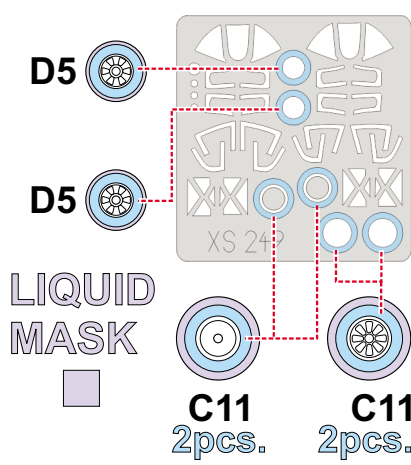

eduard Express Mask

P-38 Lightning

The die-cut mask for accurate canopy frame painting of the
Academy 1/72 KIT

XS 249

9.) INTERIOR COLOR

10.) CAMOUFLAGE COLOR

11.) REMOVE MASK