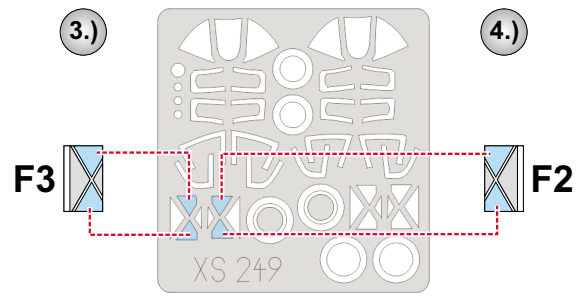

eduard Express Mask

P-38 Lightning

The die-cut mask for accurate canopy frame painting of the
Academy 1/72 KIT

XS 249

9.) INTERIOR COLOR

10.) CAMOUFLAGE COLOR

11.) REMOVE MASK