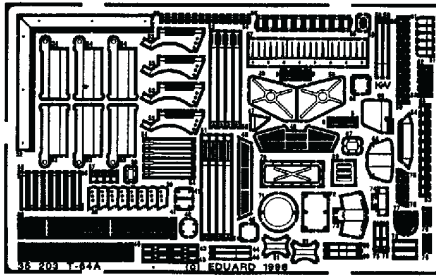

T-64A

1/35 scale detail set for SKIF kit

35 203

- OPPOSITE SIDE
- REMOVE
- REPLACE
- GRIND