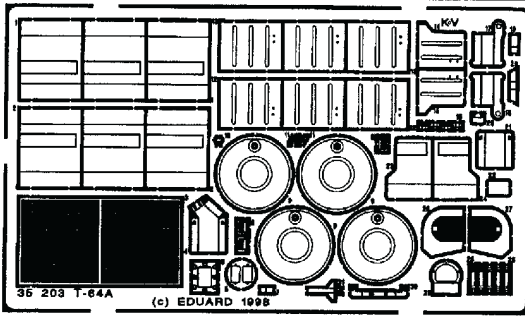

T-64A

1/35 scale detail set for SKIF kit

35 203

- OPPOSITE SIDE
- REMOVE
- REPLACE
- GRIND