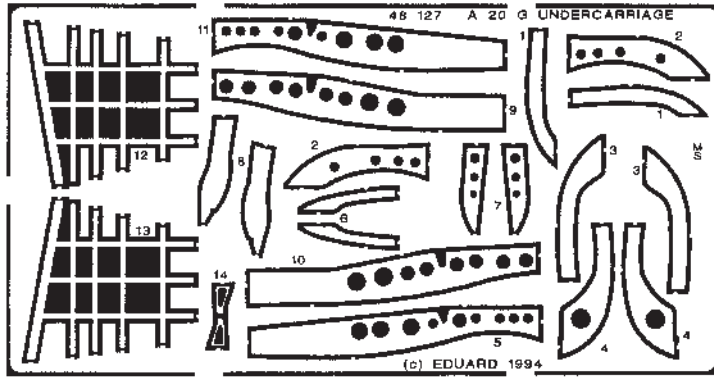

A-20 undercarriage

1/48 scale detail set for AMT/ ERTL kit

48 127

-  OPPOSITE SIDE
-  REMOVE
-  BEND
-  REPLACE
-  GRIND

WING BOTTOM

NOSE STRUT

ENGINE NACELLE