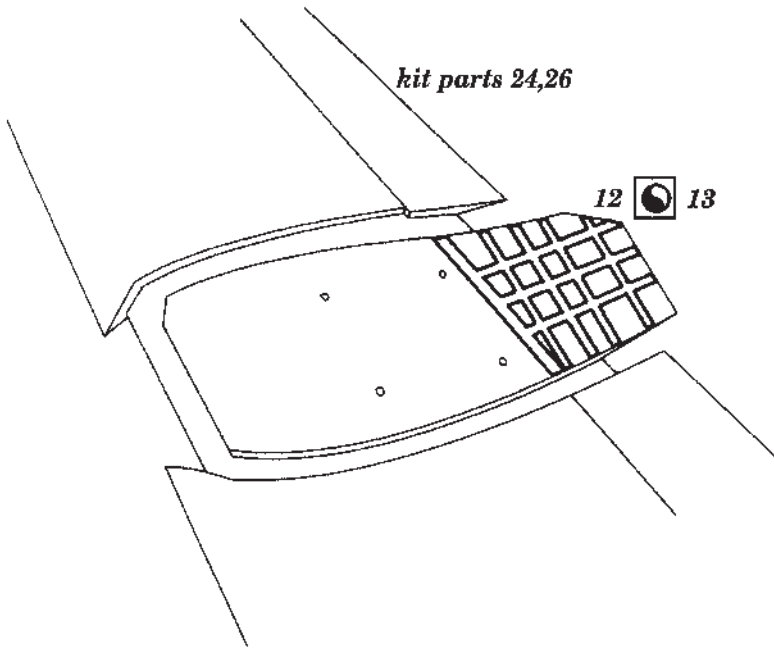

A-20 undercarriage

1/48 scale detail set for AMT/ ERTL kit

48 127

-  OPPOSITE SIDE
-  REMOVE
-  BEND
-  REPLACE
-  GRIND

WING BOTTOM

NOSE STRUT

ENGINE NACELLE