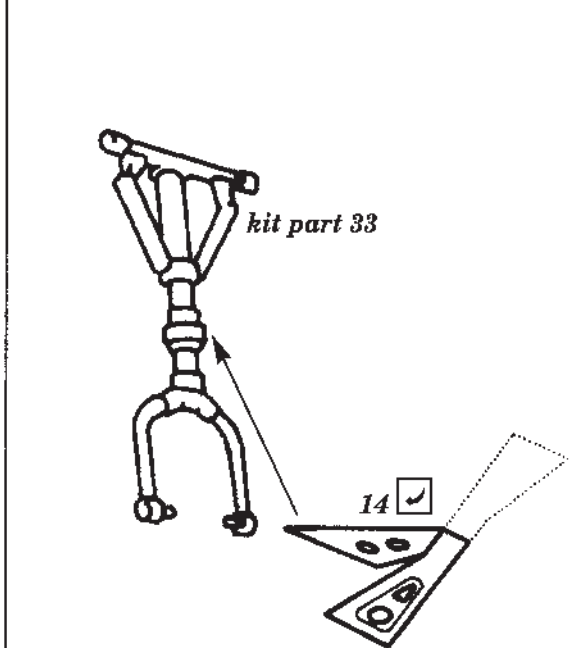

A-20 undercarriage

1/48 scale detail set for AMT/ ERTL kit

48 127

-  OPPOSITE SIDE
-  REMOVE
-  BEND
-  REPLACE
-  GRIND

WING BOTTOM

NOSE STRUT

ENGINE NACELLE