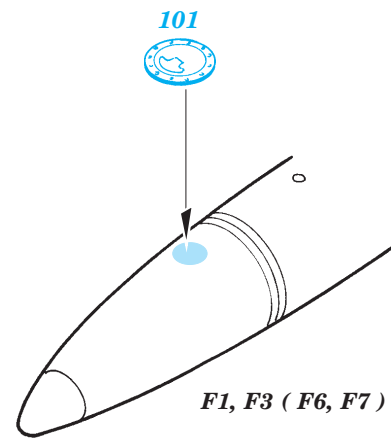

ORIGINAL KIT PARTS
PŮVODNÍ DÍLY STAVEBNICE

PHOTO-ETCHED PARTS
LEPTANÉ DÍLY

PARTS TO BE REMOVED
DÍLY K ODSTRANĚNÍ

FILL
TMELIT

Step 1

?

Step 2

C48 C50

C45

2 sets

2 pcs

3 pcs

REFERENCES:
 Squadron/Signal Publ.: Walk Around # 5523 - F-105 Thunderchief
 Detail & Scale # 8 - F-105 Thunderchief

For further detail sets look for [eduard](#) 73 310 F-105G Thunderchief interior and 72 284 F-105G Thunderchief ladder (not included in this set)