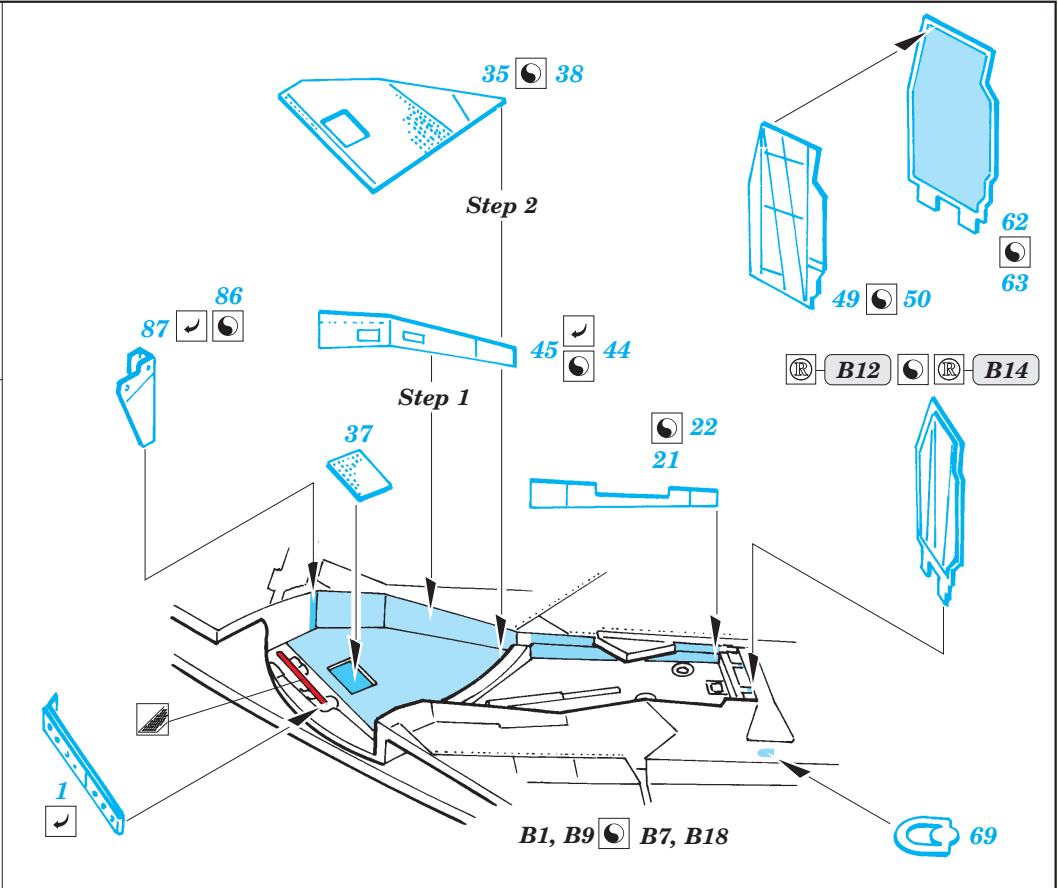

ORIGINAL KIT PARTS
PŮVODNÍ DÍLY STAVEBNICE

PHOTO-ETCHED PARTS
LEPTANÉ DÍLY

PARTS TO BE REMOVED
DÍLY K ODSTRANĚNÍ

FILL
TMELIT

Step 1

?

Step 2

C48 C50

C45

2 sets

2 pcs

3 pcs

REFERENCES:
 Squadron/Signal Publ.: Walk Around # 5523 - F-105 Thunderchief
 Detail & Scale # 8 - F-105 Thunderchief

For further detail sets look for [eduard](#) 73 310 F-105G Thunderchief interior and 72 284 F-105G Thunderchief ladder (not included in this set)