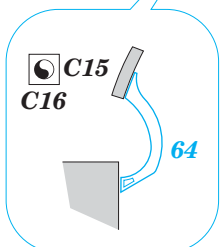

ORIGINAL KIT PARTS
PŮVODNÍ DÍLY STAVEBNICE

PHOTO-ETCHED PARTS
LEPTANÉ DÍLY

PARTS TO BE REMOVED
DÍLY K ODSTRANĚNÍ

FILL
TMELIT

Step 1

?

Step 2

C48 C50

C45

2 sets

2 pcs

3 pcs

REFERENCES:
 Squadron/Signal Publ.: Walk Around # 5523 - F-105 Thunderchief
 Detail & Scale # 8 - F-105 Thunderchief

For further detail sets look for [eduard](#) 73 310 F-105G Thunderchief interior and 72 284 F-105G Thunderchief ladder (not included in this set)