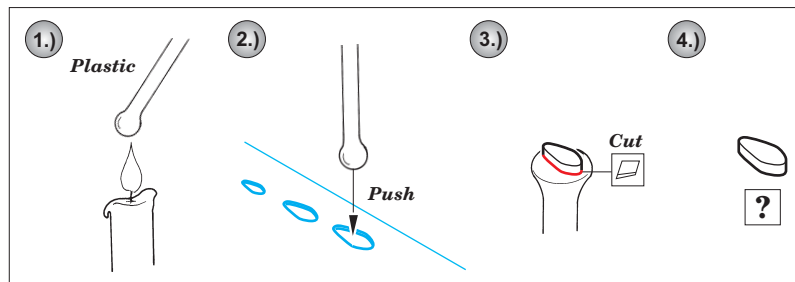

ORIGINAL KIT PARTS
PŮVODNÍ DÍLY STAVEBNICE

PHOTO-ETCHED PARTS
LEPTANÉ DÍLY

PARTS TO BE REMOVED
DÍLY K ODSTRANĚNÍ

FILL
TMELIT

Step 1

?

Step 2

C48 C50

C45

2 sets

2 pcs

3 pcs

REFERENCES:
 Squadron/Signal Publ.: Walk Around # 5523 - F-105 Thunderchief
 Detail & Scale # 8 - F-105 Thunderchief

For further detail sets look for [eduard](#) 73 310 F-105G Thunderchief interior and 72 284 F-105G Thunderchief ladder (not included in this set)