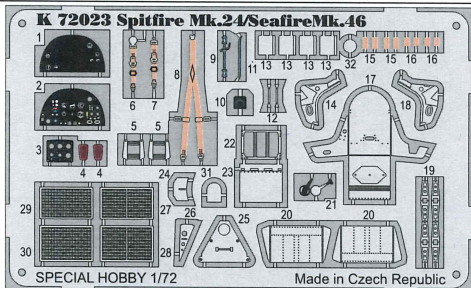

K 72023

Leptané kovové díly pro modely Special Hobby SH72231, SH72233 1/72  
Photoetched accessories for Special Hobby kits SH72231, SH72233 1/72

## Spitfire Mk.24 / Seafire Mk.46

Special Hobby s.r.o.  
Mezileší 718  
193 00 Praha 9  
Czech Republic

*This product contains metal detail parts for upgrading scale plastic models. When selecting this set make sure that it is for the kit mentioned on the label as these sets are made specifically for that kit. When upgrading the model some cutting or corrections may be necessary for parts to fit accurately.*