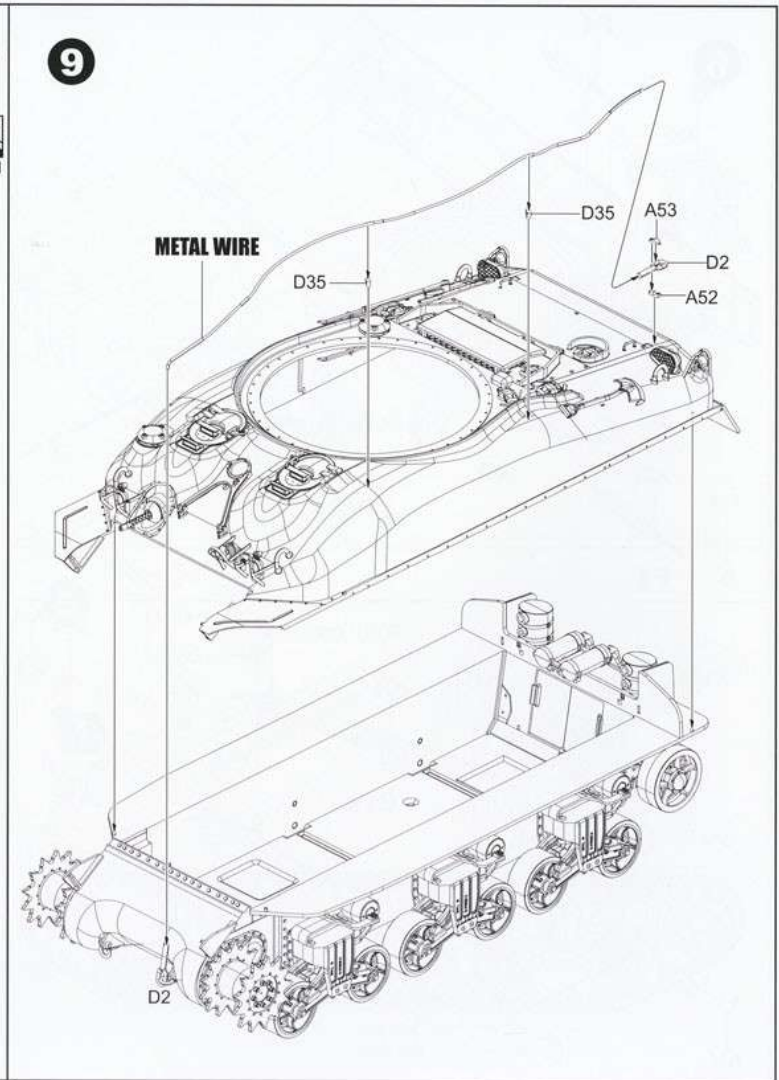

1/35
SCALE
BT-047

● READY TO ASSEMBLE PRECISION MODEL KIT ● MODELING SKILLS HELPFUL IF UNDER 14 YEARS OF AGE ● MODEL MAY VARY FROM IMAGE ON BOX ● CEMENT AND **HOBBYSEARCH**

P3

10

11

12

13

14