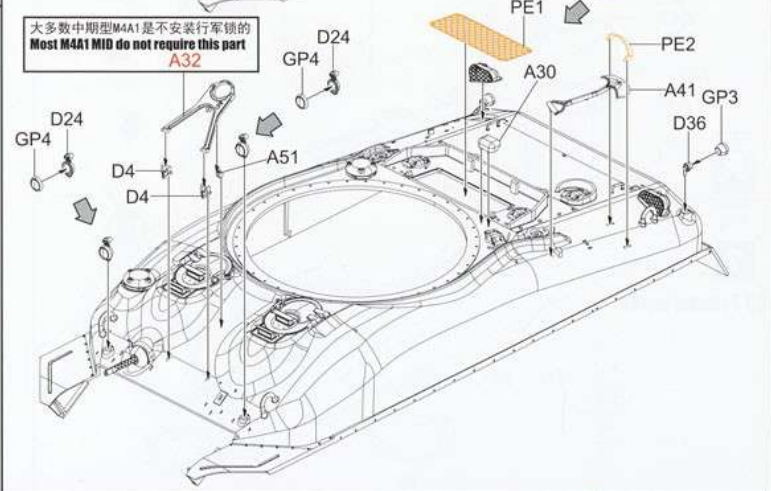

1/35
SCALE
BT-047

● READY TO ASSEMBLE PRECISION MODEL KIT ● MODELING SKILLS HELPFUL IF UNDER 14 YEARS OF AGE ● MODEL MAY VARY FROM IMAGE ON BOX ● CEMENT AND **HOBBYSEARCH**

P3

10

11

12

13

14