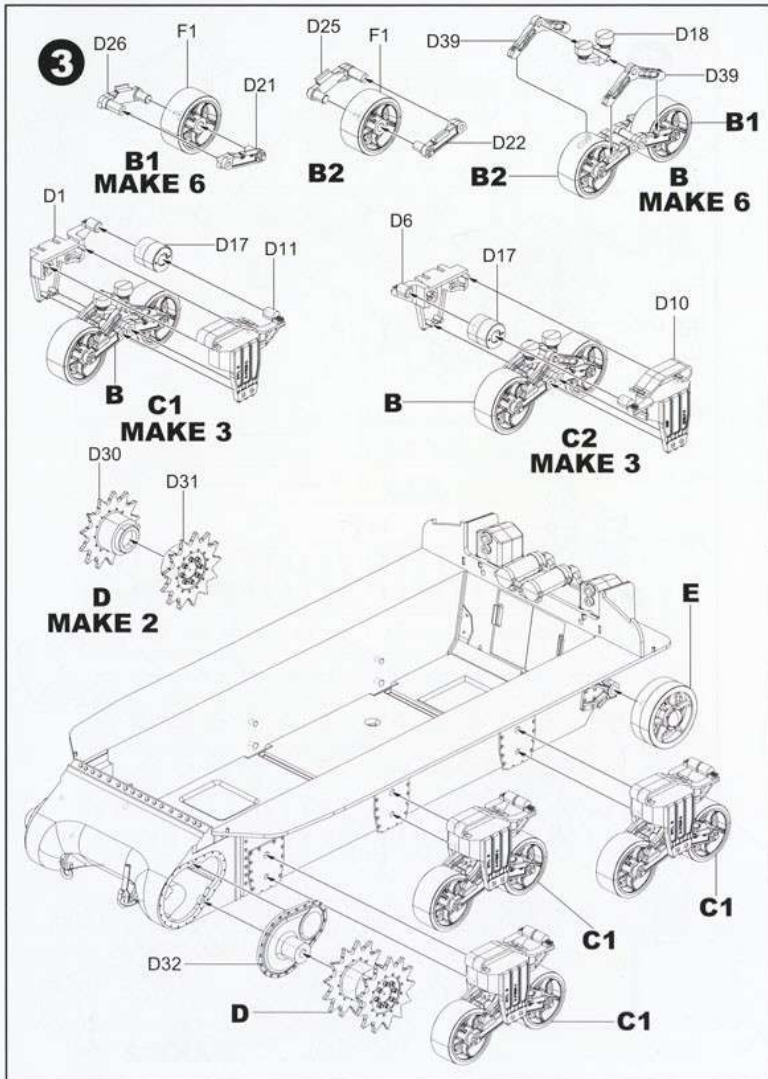

1/35
SCALE
BT-047

● READY TO ASSEMBLE PRECISION MODEL KIT ● MODELING SKILLS HELPFUL IF UNDER 14 YEARS OF AGE ● MODEL MAY VARY FROM IMAGE ON BOX ● CEMENT AND **HOBBYSEARCH**

P3

10

11

12

13

14