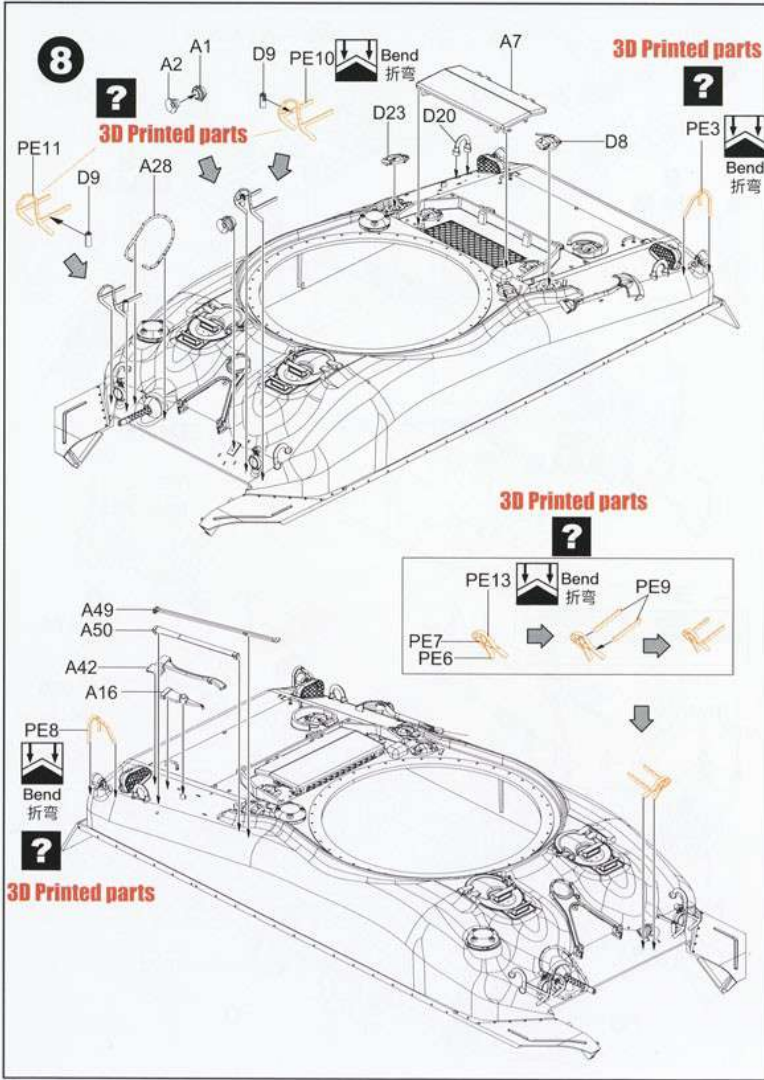

1/35
SCALE
BT-047

● READY TO ASSEMBLE PRECISION MODEL KIT ● MODELING SKILLS HELPFUL IF UNDER 14 YEARS OF AGE ● MODEL MAY VARY FROM IMAGE ON BOX ● CEMENT AND **HOBBYSEARCH**

P3

10

11

12

13

14