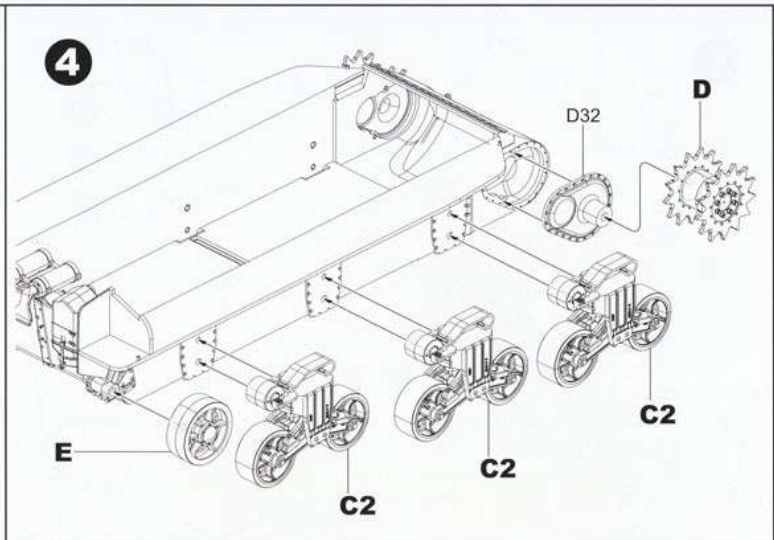

1/35
SCALE
BT-047

● READY TO ASSEMBLE PRECISION MODEL KIT ● MODELING SKILLS HELPFUL IF UNDER 14 YEARS OF AGE ● MODEL MAY VARY FROM IMAGE ON BOX ● CEMENT AND **HOBBYSEARCH**

P3

10

11

12

13

14