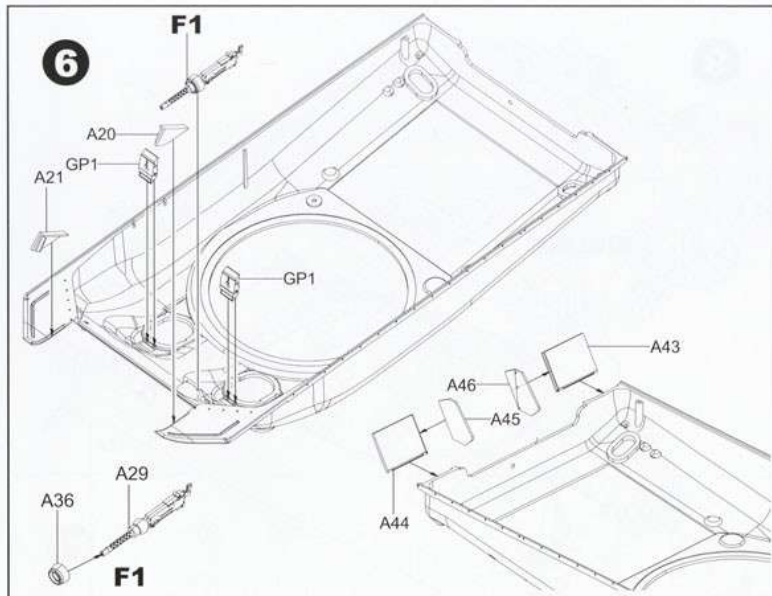

1/35
SCALE
BT-047

● READY TO ASSEMBLE PRECISION MODEL KIT ● MODELING SKILLS HELPFUL IF UNDER 14 YEARS OF AGE ● MODEL MAY VARY FROM IMAGE ON BOX ● CEMENT AND **HOBBYSEARCH**

P3

10

11

12

13

14