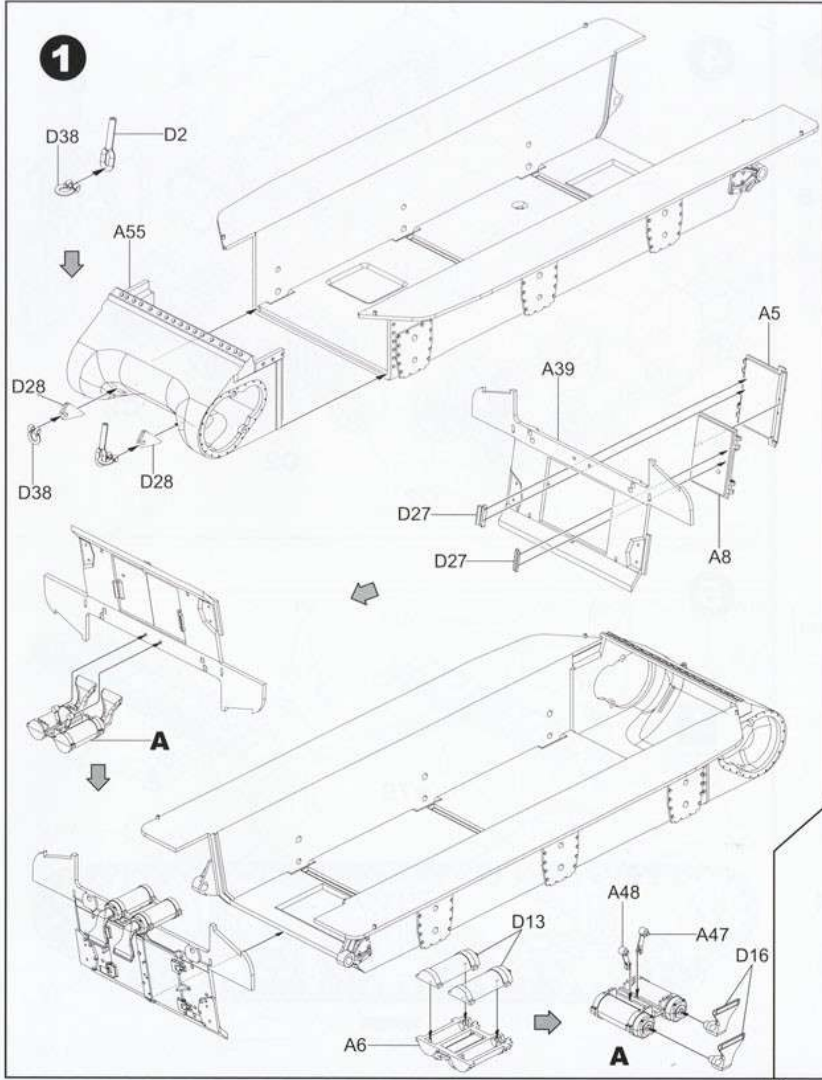

SHERMAN M4A1 MID

M4A1谢尔曼坦克中期型 アメリカ中戦車 M4A1チャーマン中期型

修模志
XIUMOZHIZH2024

- TWO TYPES OF OUR BARRELMETAL AND PLASTIC
- ACCURATE DECAL FOR A PAINT'S SCHEMES
- 3D-PRINTED LIGHT BOARDS
- WORKABLE SUSPENSIONS & TRACK LINKS
- A FULL SET OF U.S. ARMY PACKAGES, BOXES, GERMAN GAS MASK & HELMET
- THE US 603349 PARTS ARE INCLUDED

1/35
SCALE
BT-047

● READY TO ASSEMBLE PRECISION MODEL KIT ● MODELING SKILLS HELPFUL IF UNDER 14 YEARS OF AGE ● MODEL MAY VARY FROM IMAGE ON BOX ● CEMENT AND **HOBBYSEARCH**

P3

10

11

12

13

14