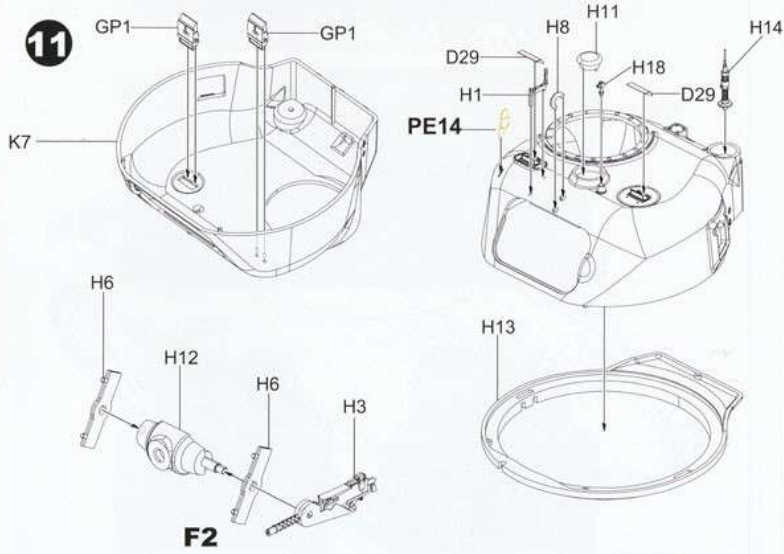

1/35
SCALE
BT-047

● READY TO ASSEMBLE PRECISION MODEL KIT ● MODELING SKILLS HELPFUL IF UNDER 14 YEARS OF AGE ● MODEL MAY VARY FROM IMAGE ON BOX ● CEMENT AND **HOBBYSEARCH**

P3

10

11

12

13

14