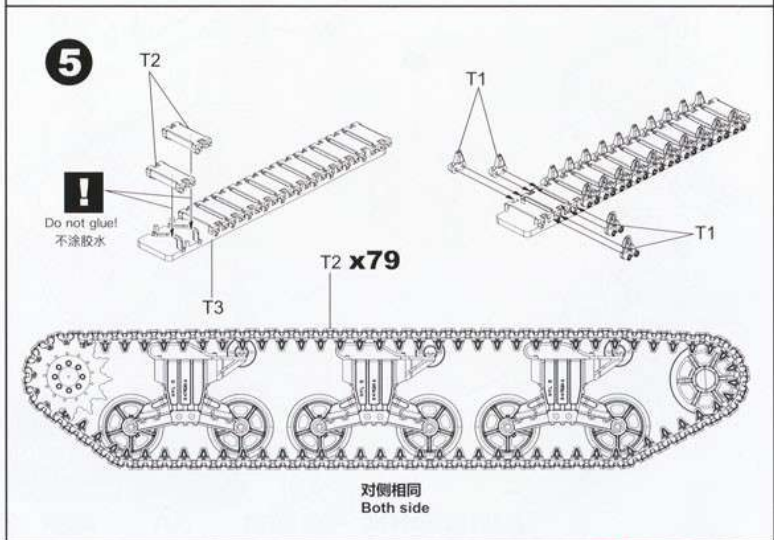

1/35
SCALE
BT-047

● READY TO ASSEMBLE PRECISION MODEL KIT ● MODELING SKILLS HELPFUL IF UNDER 14 YEARS OF AGE ● MODEL MAY VARY FROM IMAGE ON BOX ● CEMENT AND **HOBBYSEARCH**

P3

10

11

12

13

14