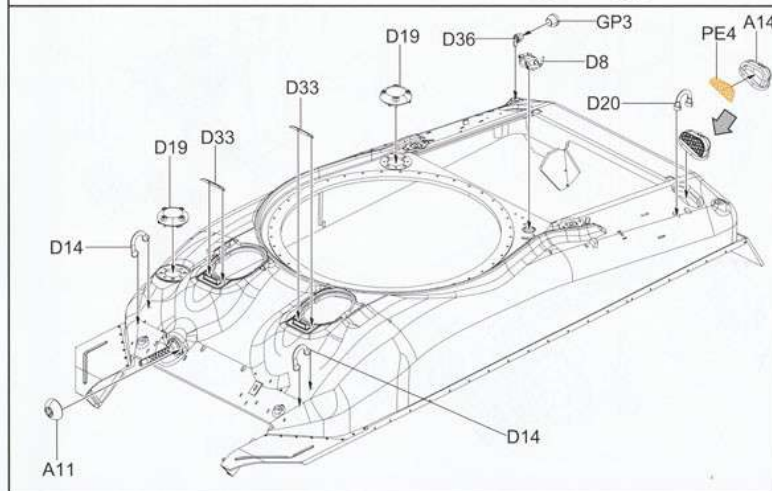

1/35
SCALE
BT-047

● READY TO ASSEMBLE PRECISION MODEL KIT ● MODELING SKILLS HELPFUL IF UNDER 14 YEARS OF AGE ● MODEL MAY VARY FROM IMAGE ON BOX ● CEMENT AND **HOBBYSEARCH**

P3

10

11

12

13

14