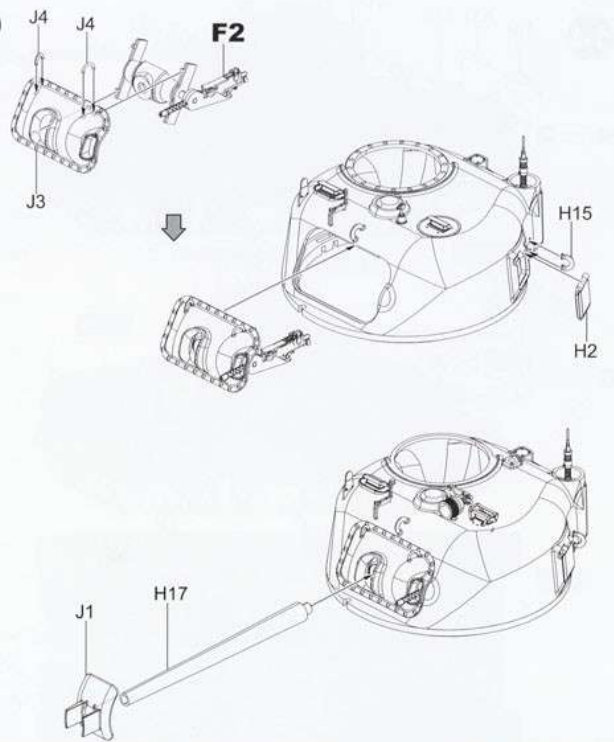

1/35
SCALE
BT-047

● READY TO ASSEMBLE PRECISION MODEL KIT ● MODELING SKILLS HELPFUL IF UNDER 14 YEARS OF AGE ● MODEL MAY VARY FROM IMAGE ON BOX ● CEMENT AND **HOBBYSEARCH**

P3

10

11

12

13

14