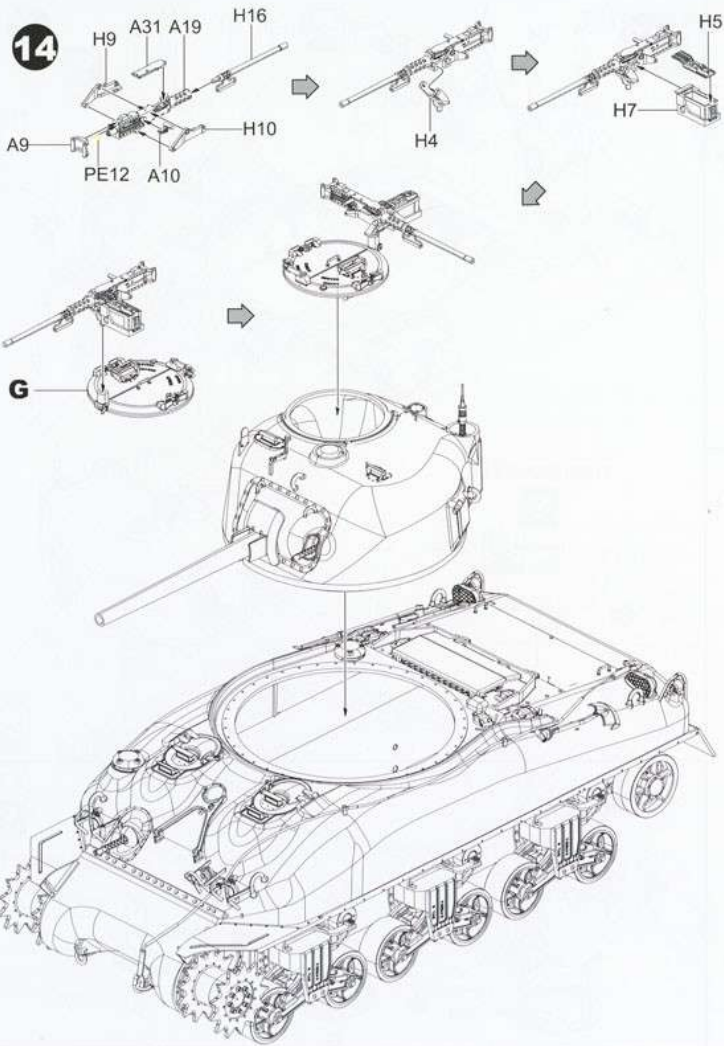

1/35
SCALE
BT-047

● READY TO ASSEMBLE PRECISION MODEL KIT ● MODELING SKILLS HELPFUL IF UNDER 14 YEARS OF AGE ● MODEL MAY VARY FROM IMAGE ON BOX ● CEMENT AND **HOBBYSEARCH**

P3

10

11

12

13

14