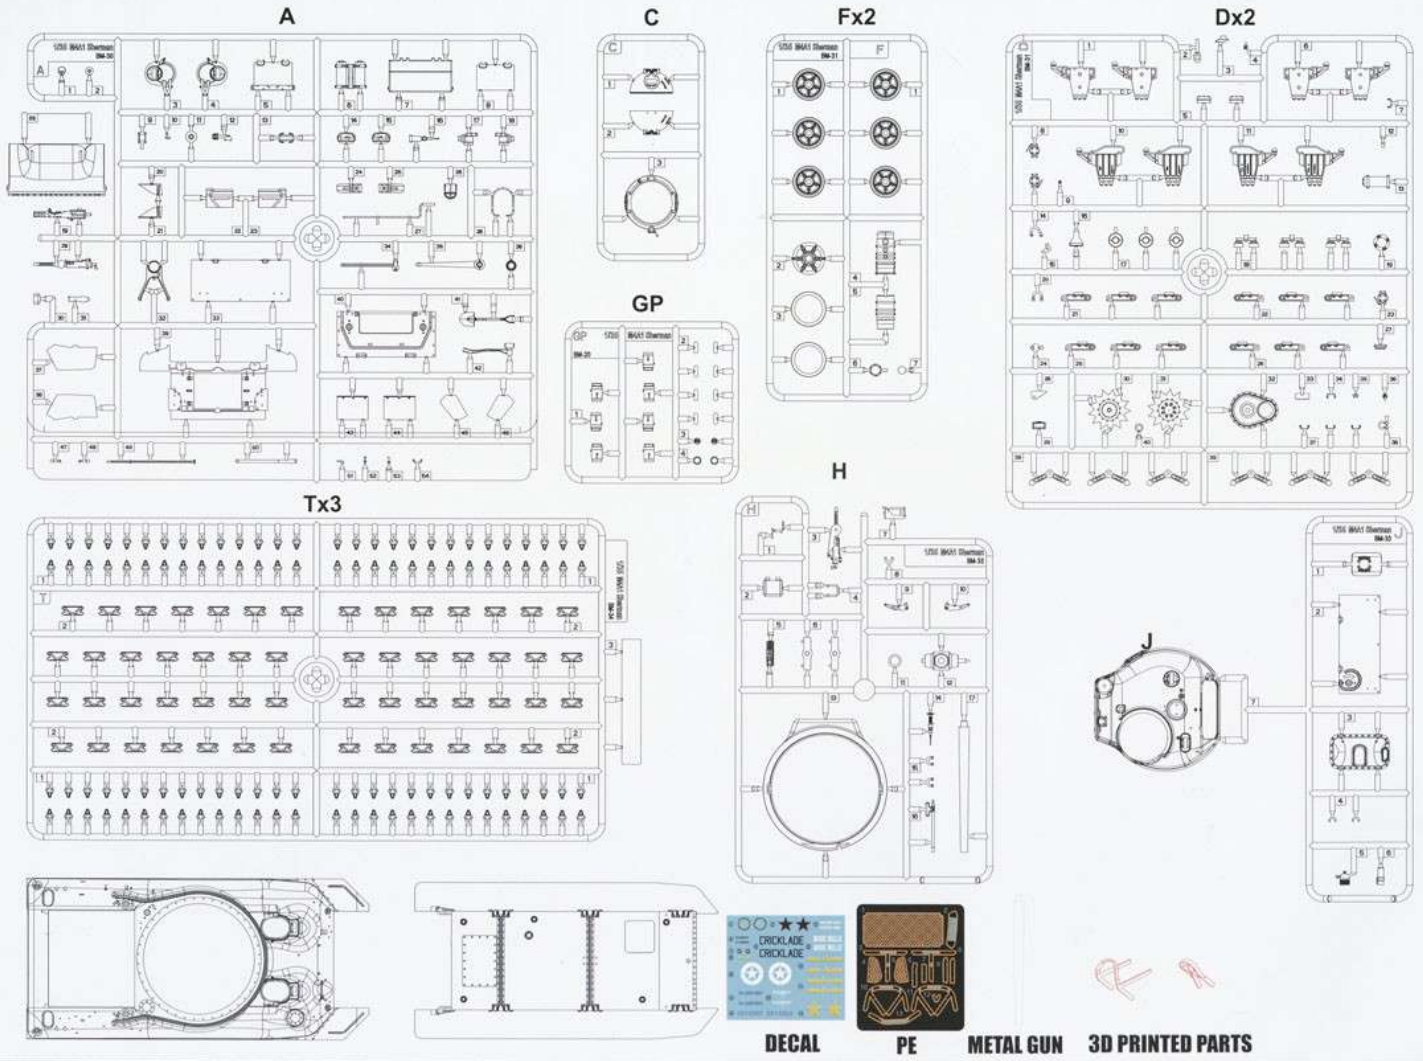

SHERMAN M4A1 MID

M4A1谢尔曼坦克中期型 アメリカ中戦車 M4A1チャーマン中期型

修模志
XIUMOZHIZH2024

- TWO TYPES OF OUR BARRELMETAL AND PLASTIC
- ACCURATE DECAL FOR A PAINT'S SCHEMES
- 3D-PRINTED LIGHT BOARDS
- WORKABLE SUSPENSIONS & TRACK LINKS
- A FULL SET OF U.S. ARMY PACKAGES, BOXES, GERMAN GAS MASK & HELMET
- THE US 603349 PARTS ARE INCLUDED

1/35
SCALE
BT-047

● READY TO ASSEMBLE PRECISION MODEL KIT ● MODELING SKILLS HELPFUL IF UNDER 14 YEARS OF AGE ● MODEL MAY VARY FROM IMAGE ON BOX ● CEMENT AND **HOBBYSEARCH**

P3

10

11

12

13

14