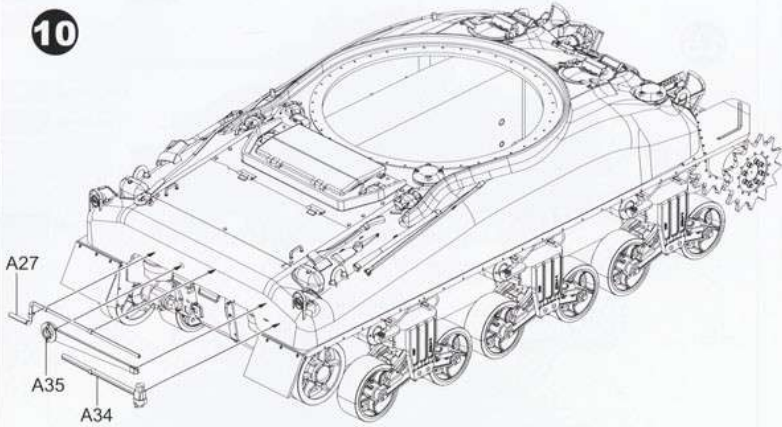

SHERMAN M4A1 MID

M4A1谢尔曼坦克中期型 アメリカ中戦車 M4A1チャーマン中期型

修模志
XIUMOZHIZH2024

- TWO TYPES OF OUR BARRELMETAL AND PLASTIC
- ACCURATE DECAL FOR A PAINT'S SCHEMES
- 3D-PRINTED LIGHT BOARDS
- WORKABLE SUSPENSIONS & TRACK LINKS
- A FULL SET OF U.S. ARMY PACKAGES, BOXES, GERMAN GAS MASK & HELMET
- THE US 603349 PARTS ARE INCLUDED

1/35
SCALE
BT-047

● READY TO ASSEMBLE PRECISION MODEL KIT ● MODELING SKILLS HELPFUL IF UNDER 14 YEARS OF AGE ● MODEL MAY VARY FROM IMAGE ON BOX ● CEMENT AND **HOBBYSEARCH**

P3

10

11

12

13

14