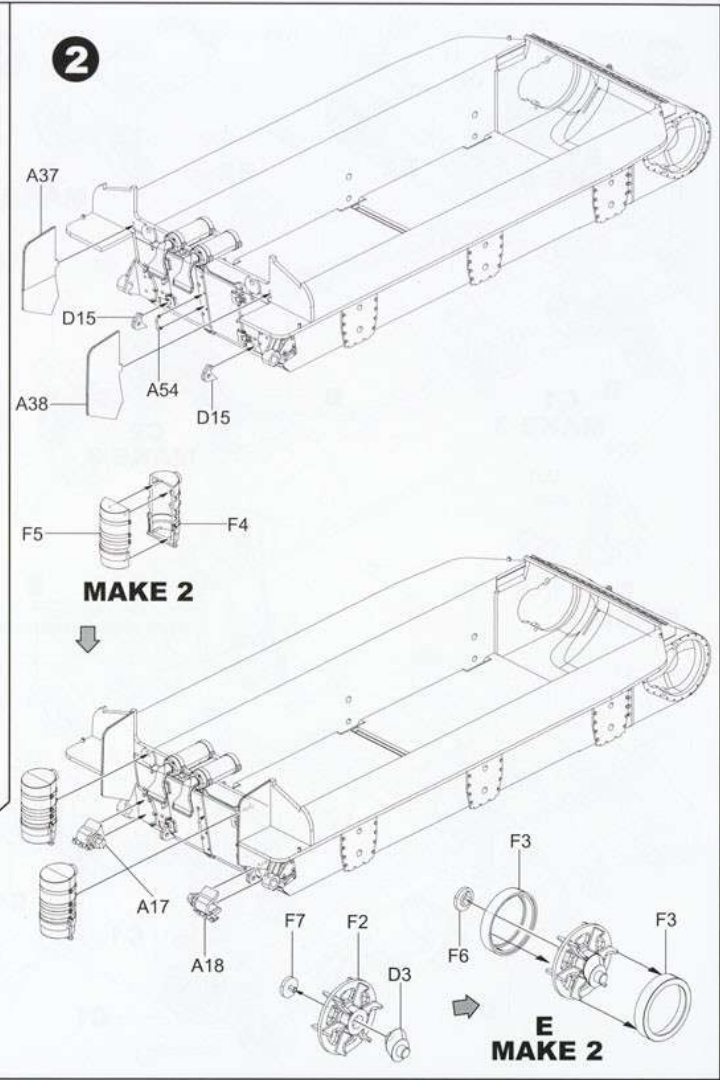

SHERMAN M4A1 MID

M4A1谢尔曼坦克中期型 アメリカ中戦車 M4A1チャーマン中期型

修模志
XIUMOZHIZH2024

- TWO TYPES OF OUR BARRELMETAL AND PLASTIC
- ACCURATE DECAL FOR A PAINT'S SCHEMES
- 3D-PRINTED LIGHT BOARDS
- WORKABLE SUSPENSIONS & TRACK LINKS
- A FULL SET OF U.S. ARMY PACKAGES, BOXES, GERMAN GAS MASK & HELMET
- THE US 603349 PARTS ARE INCLUDED

1/35
SCALE
BT-047

● READY TO ASSEMBLE PRECISION MODEL KIT ● MODELING SKILLS HELPFUL IF UNDER 14 YEARS OF AGE ● MODEL MAY VARY FROM IMAGE ON BOX ● CEMENT AND **HOBBYSEARCH**

P3

10

11

12

13

14