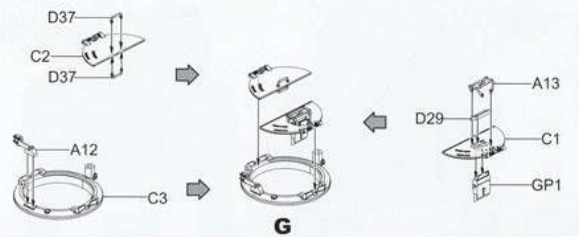

1/35
SCALE
BT-047

● READY TO ASSEMBLE PRECISION MODEL KIT ● MODELING SKILLS HELPFUL IF UNDER 14 YEARS OF AGE ● MODEL MAY VARY FROM IMAGE ON BOX ● CEMENT AND **HOBBYSEARCH**

P3

10

11

12

13

14