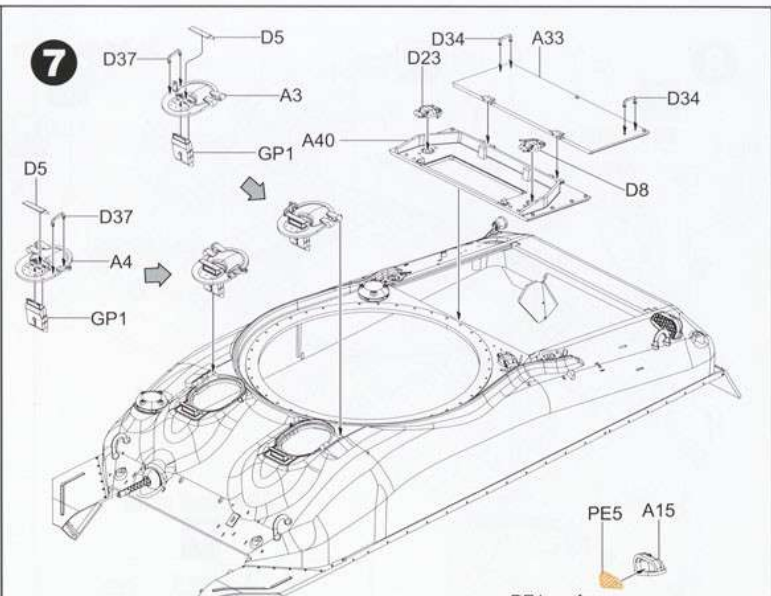

1/35
SCALE
BT-047

● READY TO ASSEMBLE PRECISION MODEL KIT ● MODELING SKILLS HELPFUL IF UNDER 14 YEARS OF AGE ● MODEL MAY VARY FROM IMAGE ON BOX ● CEMENT AND **HOBBYSEARCH**

P3

10

11

12

13

14