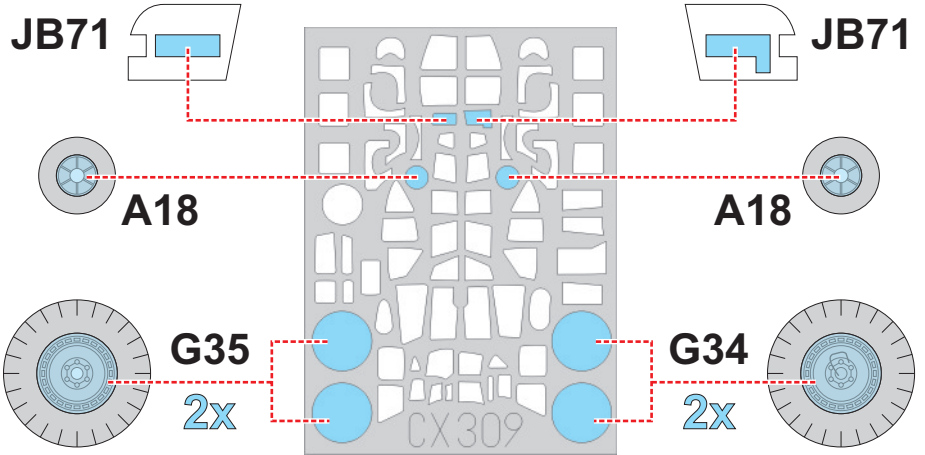

# Ju 88A-4 1/72

The die-cut mask for accurate canopy frame painting of the  
*Revell* scale 1/72 KIT

## CX 309

1.)

2.)

3.)

4.)