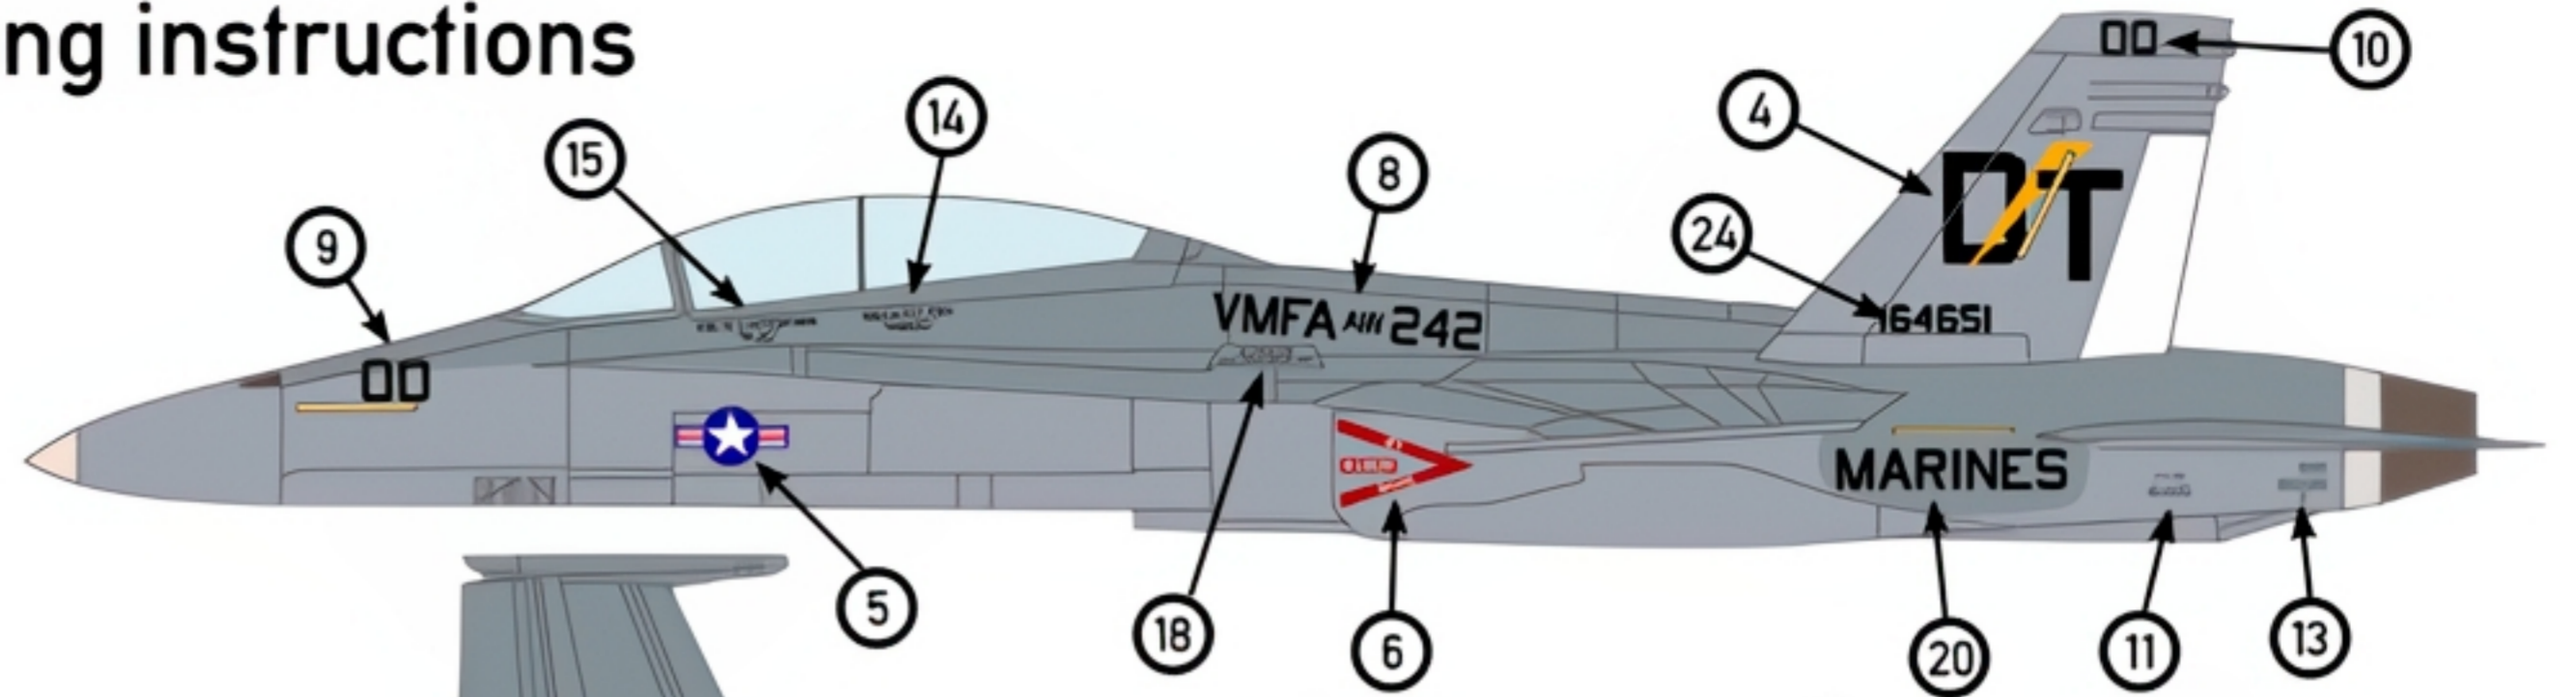

Decal placement and painting instructions

#72004 - F/A-18: Retro Bat 1.72
Printed by DBA Agency - Made in Czech Rep./Mc

14 17 10 7 10
15 6 2
16 11 18
12 13 11 18
19 18
MARINES 164651
MARINES 164651
9 5
21 22
VMFA AW 242 DT DT
VMFA AW 242

- radome tan
- light ghost grey (FS 36375)
- dark ghost grey (FS 36320)
- white