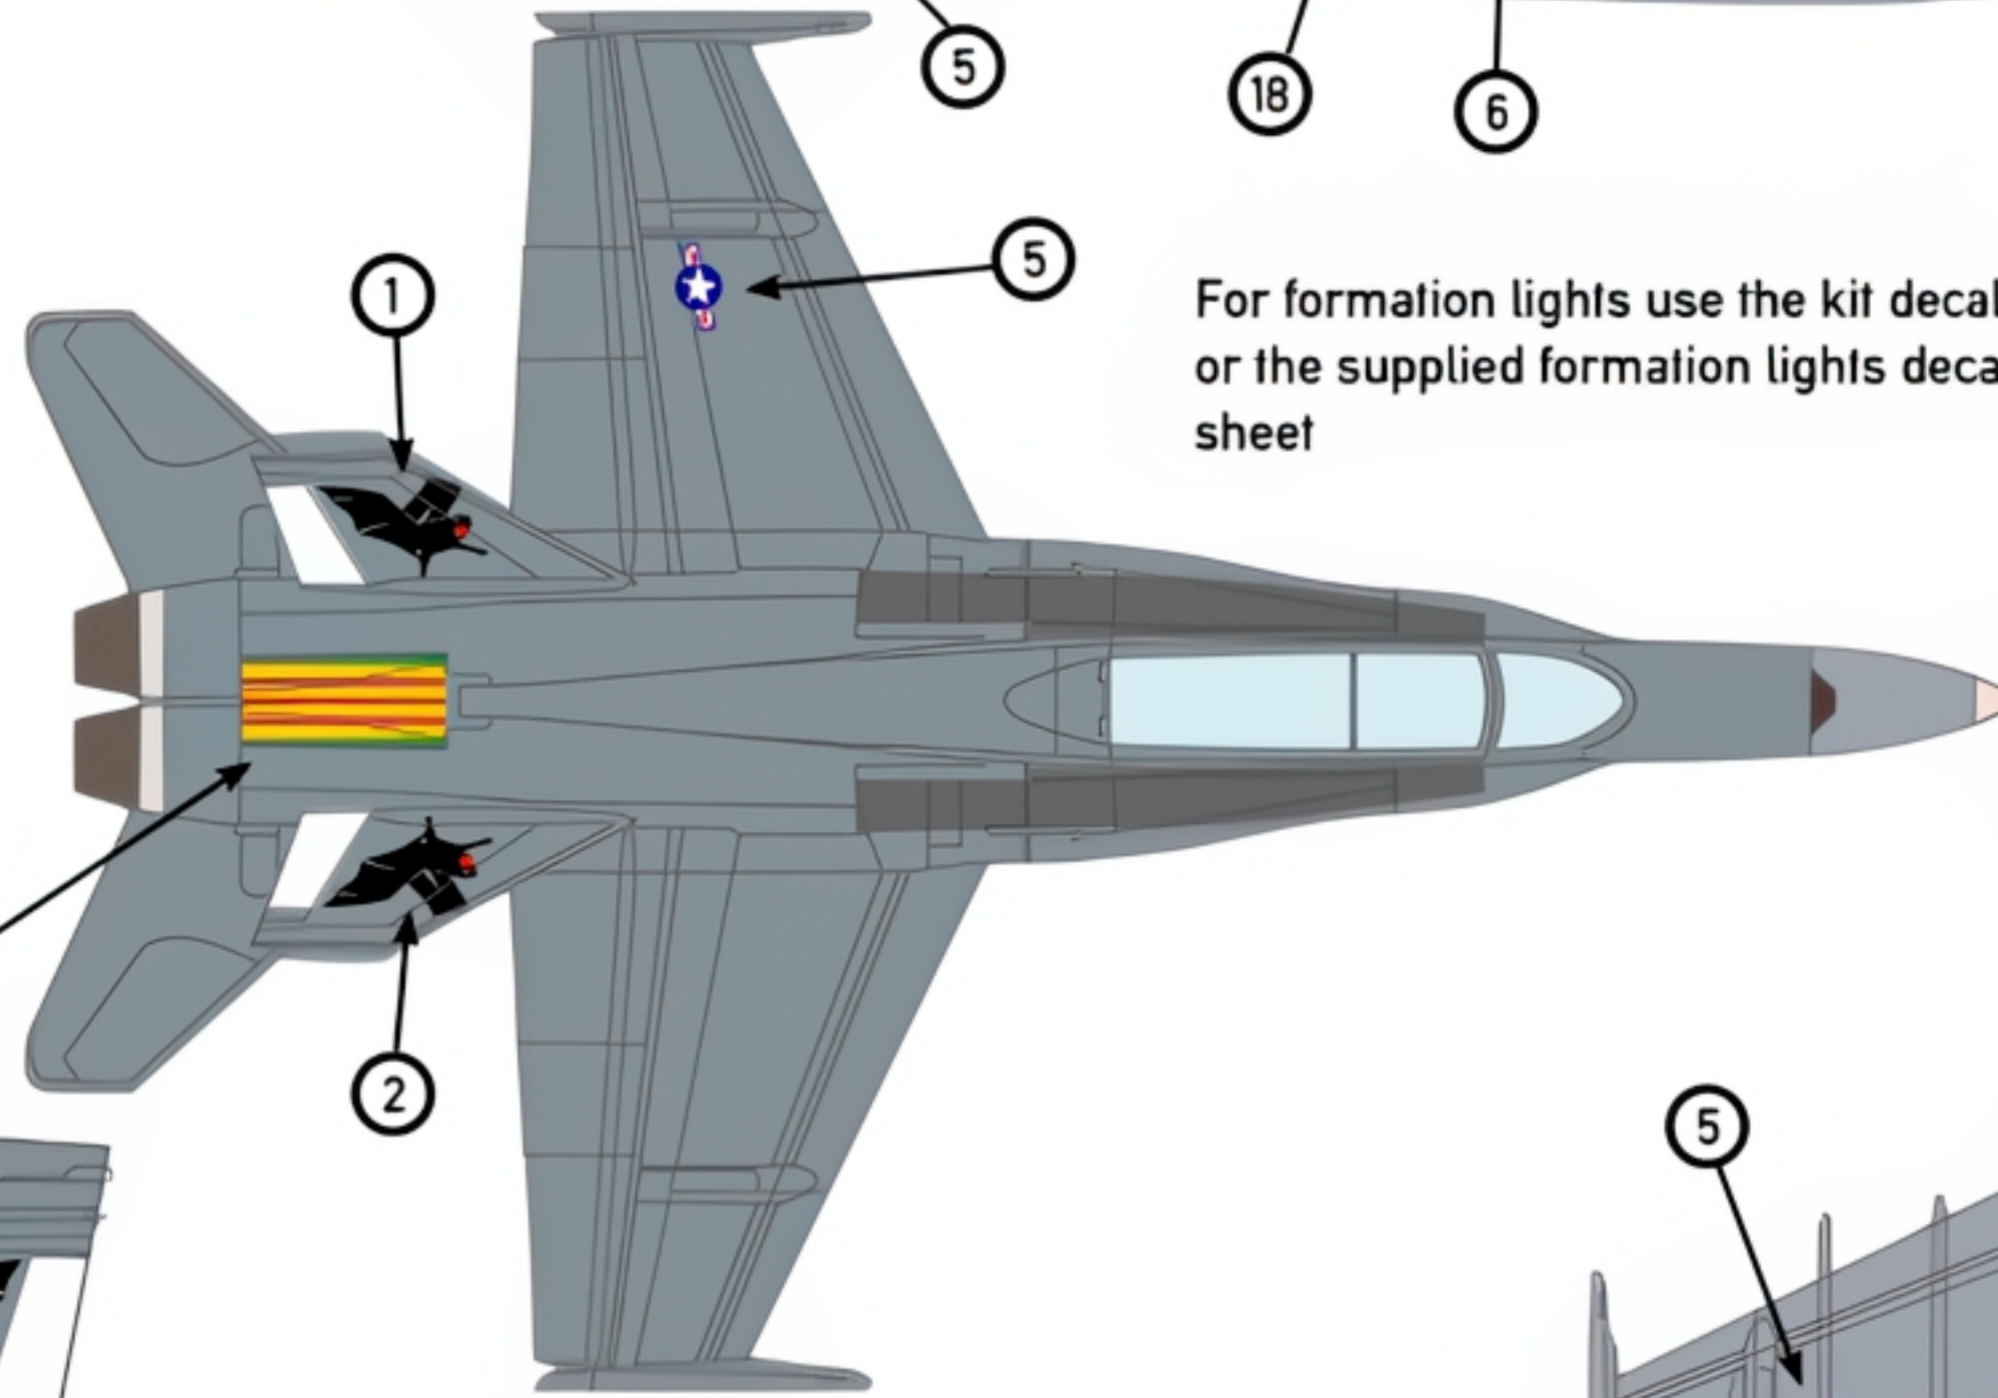

JBR DECALS

RETRO BAT

VMFA(AW)-242 F/A-18D BuNo 164651

#72004 - 1:72 Decal Set for Hasegawa F/A-18D

Decal placement and painting instructions

#72004 - F/A-18: Retro Bat 1.72
Printed by DBA Agency - Made in Czech Rep./Mc

14 17 10 7 10
15 6 2
16 11 18
12 13 11 18
19 18
MARINES 164651
MARINES 164651
9 5
21 22
VMFA AW 242 DT DT
VMFA AW 242

- radome tan
- light ghost grey (FS 36375)
- dark ghost grey (FS 36320)
- white

For formation lights use the kit decals or the supplied formation lights decal sheet