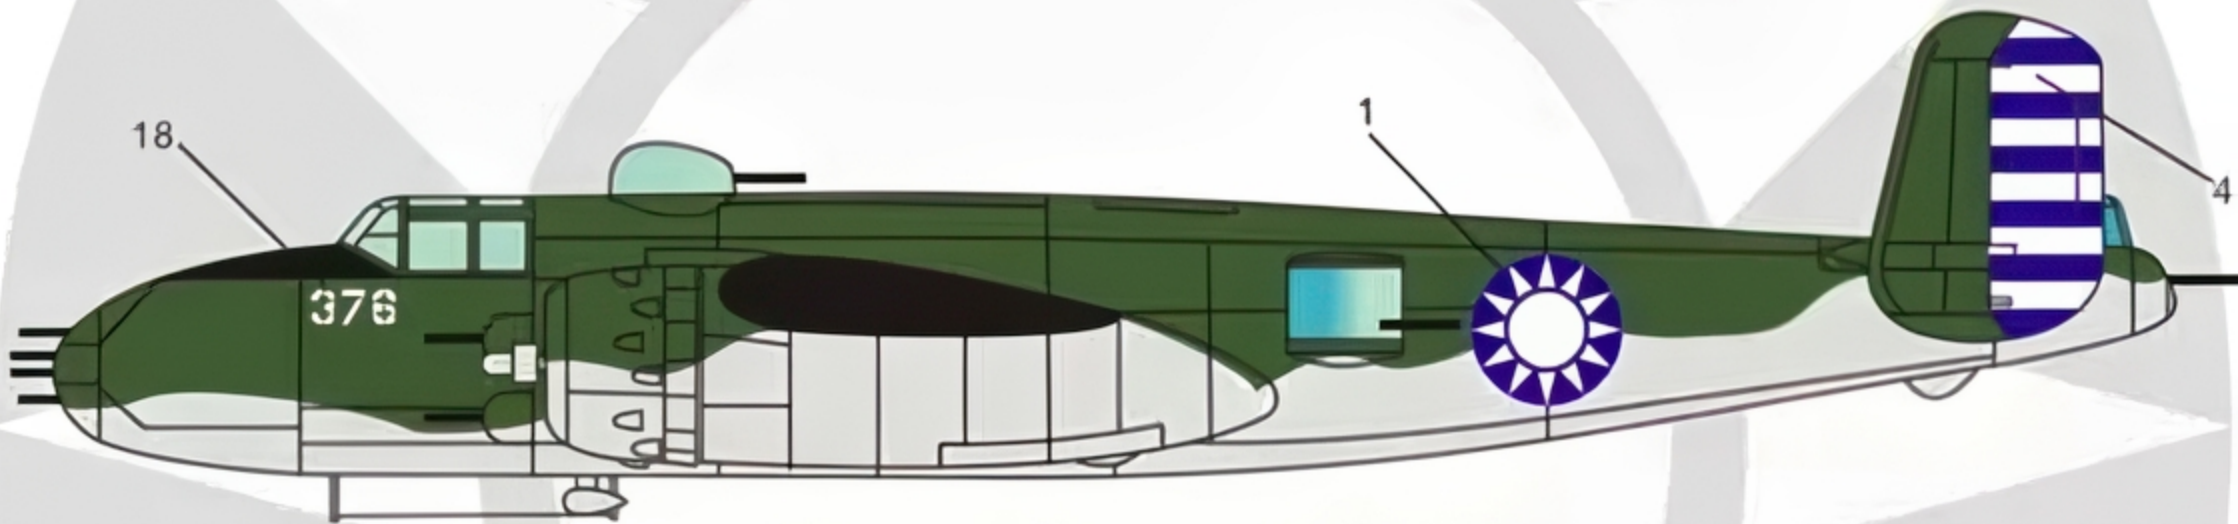

3. B-25J

王叔銘將軍座機(1943-1954)