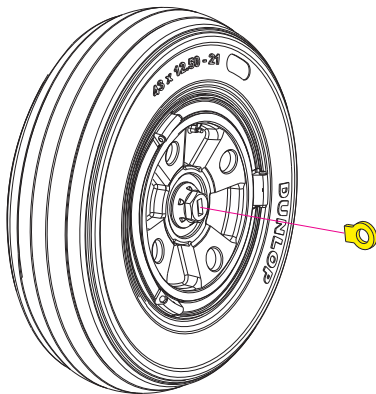

RESIN PARTS
FOR SCALE PLASTIC KITS

B-57 CANBERRA TYPE 2 WHEELS SET

INSTRUCTION **RS72-0118**

general issues: info@reskit.com.ua / claim resolution: claims@reskit.com.ua

WWW.RESKIT.COM.UA

 [www.fb.com/reskit.official](https://www.facebook.com/reskit.official)