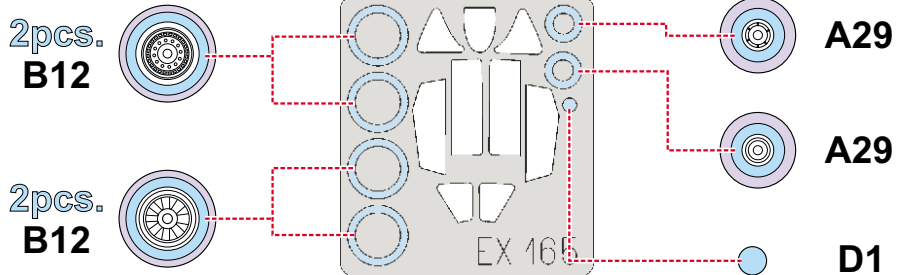

eduard
MASK

EX 165

MiG-15bis 1/48

The die-cut mask for accurate canopy frame painting of the
Tamiya scale 1/48 KIT

LIQUID MASK 

REFERENCES: Squadron/Signal Publ.: Aircraft # 116 - Mig-15 in action