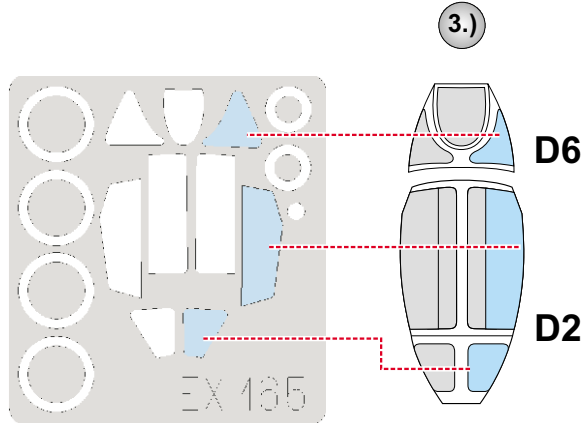

eduard
MASK

EX 165

MiG-15bis 1/48

The die-cut mask for accurate canopy frame painting of the
Tamiya scale 1/48 KIT

LIQUID MASK 

REFERENCES: Squadron/Signal Publ.: Aircraft # 116 - Mig-15 in action