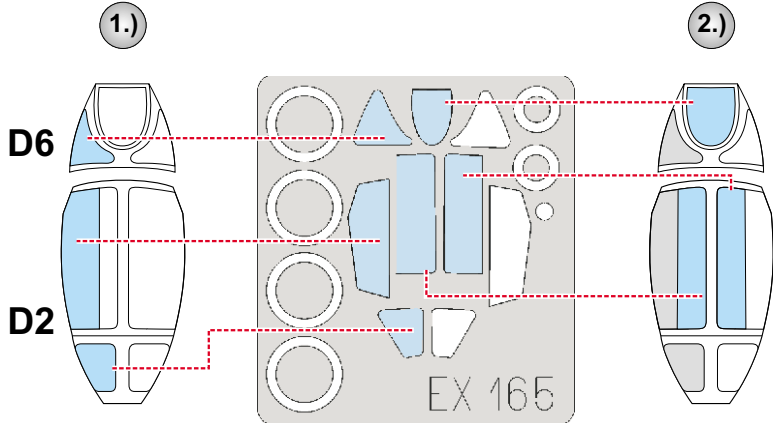

eduard
MASK

EX 165

MiG-15bis 1/48

The die-cut mask for accurate canopy frame painting of the
Tamiya scale 1/48 KIT

LIQUID MASK 

REFERENCES: Squadron/Signal Publ.: Aircraft # 116 - Mig-15 in action